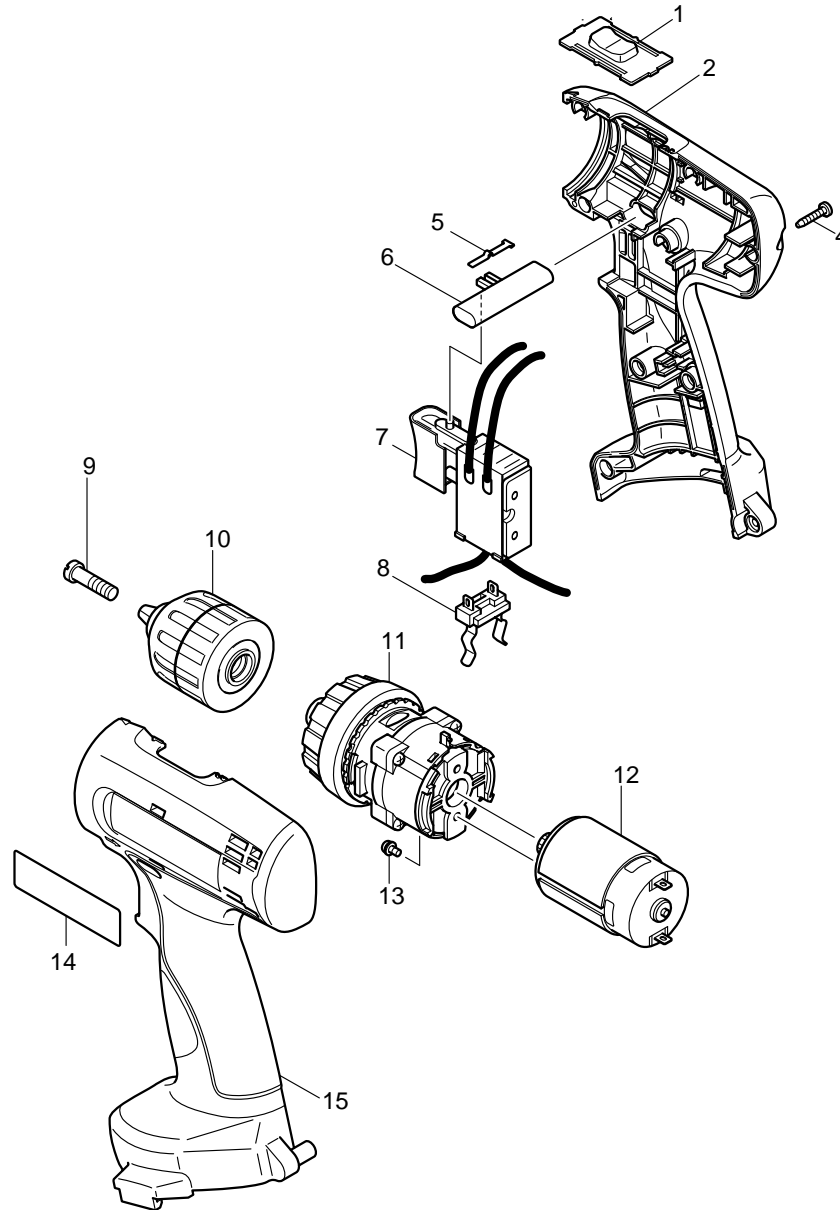

3/8" (10MM) Cordless Driver Drill

MODEL 6280DWPE

Item No.	Part No.	Qty. Used	Description	Item No.	Part No.	Qty. Used	Description
1	125102-2	1	SPEED CHANGE LEVER ASS'Y				
2	183795-1	1	HOUSING SET (Incl. 14,15)				
4	266130-9	9	TAPPING SCREW BIND PT 3X16				
5	232182-2	1	LEAF SPRING				
6	417283-9	1	F/R CHANGE LEVER				
7	650556-9	1	SWITCH C3NA-1-M1 SINGLE VAR/REV				
8	643909-9	1	BATTERY HOLDER				
9	251468-5	1	- FLAT HEAD SCREW M6X22				
11	125237-9	1	GEAR ASS'Y				
12	629819-4	1	DC MOTOR				
13	911003-8	2	PAN HEAD SCREW M3X6				
14	819001-5	1	MAKITA LABEL				
15	183795-1	1	HOUSING SET (Incl. 2,14)				
				<u>ACCESSORIES</u>			
				10	763185-0	1	KEYLESS DRILL CHUCK 10
				A01	414938-7	2	BATTERY COVER
				A02	DC1804	1	BATTERY CHARGER
				A03	784636-0	1	+/- BIT 2-65
				A04	824635-1	1	PLASTIC TOOL CASE (Incl. 1 Ea
						1	SLIDE LATCH SET 186347-7
						1	MAKITA LABEL 819143-5)
				A05	194172-2	1	BATTERY PA14