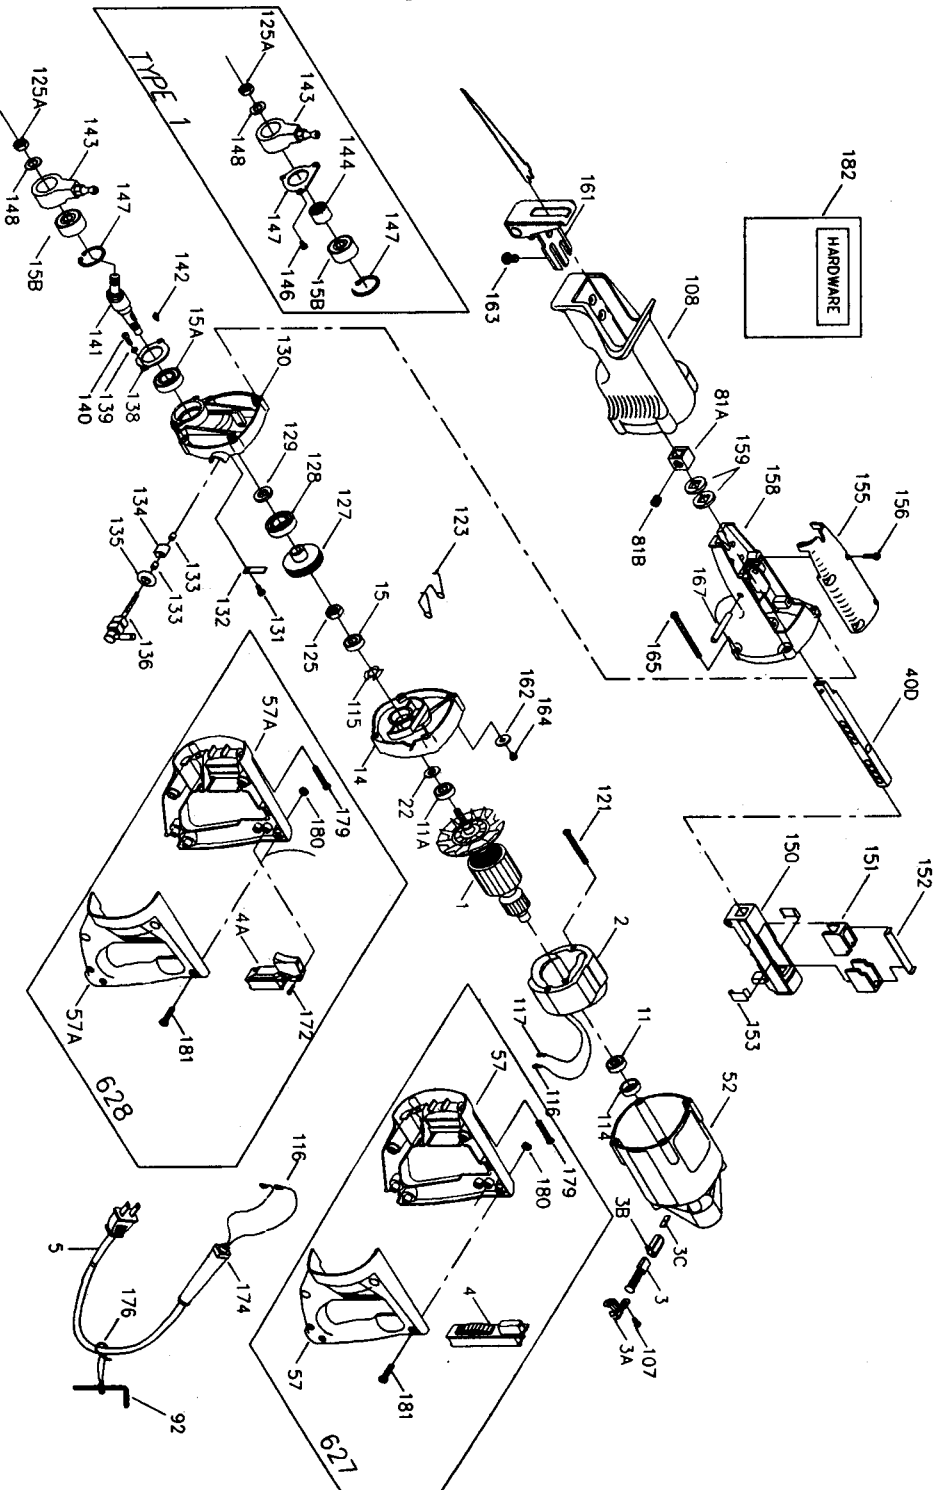

PORTER-CABLE TIGER SAW®

WARNING: Electrical repairs should only be attempted by trained repairmen. Contact the nearest Porter-Cable Service Center or other competent repair center.

Parts List for 627 Type 4

Parts List for 627 Type 4

Item Number	Part Number	Description	Qty Required
108	698314	INSULATING BOOT	1
114	842610	SPRING-PRELOAD	10
115	842610	SPRING-PRELOAD	1
116	862450	TERMINAL	2
117	849314	TERM	1
118	685982	LEAD ASSY	1
121	882704	SCREW	10
123	000000-00	No Longer Available	1
125	823254	NUT	10
125	823254	NUT	10
127	697297	GEAR	1
128	855178	BEARING	3
129	847406	SPACER	10
130	695508	REAR BRNG HOUSING	1
130	000000-00	No Longer Available	10
131	844107	SCREW	10
132	847418	SPRING	10
133	851572	SPACER	10
134	810143	CAM LIFT	1
135	849322	SEAL	1
136	847384	LEVER	1
138	847404	SPACER	10
139	802648	WASHER	10
140	848148	SCREW	10
141	695249	DRIVE SHAFT	1
142	841002	KEY	1
143	695250	WOBBLE PLATE	1

Parts List for 627 Type 4

Item Number	Part Number	Description	Qty Required
147	802302	RING	10
148	803341	WASHER	10
150	698352	SUPPORT PKG	1
151	847417	OILER	1
152	863237	PLATE LUBE	1
153	849165	PLATE	1
155	699044	HSG COVER	1
156	878262	SCREW	10
157	847398	PIN	10
158	000000-00	No Longer Available	1
159	847395	SEAL	2
161	891672	SHOE & BRACKET ASSY.	1
162	802995	WASHER	1
163	810643	RETAINER	10
164	852310	SCREW	1
165	879999	SCREW	10
167	847398	PIN	10
174	901266	STRAIN RELIEVER	1
176	842323	WRENCH HOLDER	1
179	882189	SCREW	10
179	882189	SCREW	10
180	862641	NUT	10
181	802589	SCREW	10
182	867348	HARDWARE KIT	1
800	875914	TUBE GREASE	1
800	875667	LUBRICANT-4LBS	1
871	699040	CONVERSION KIT	1