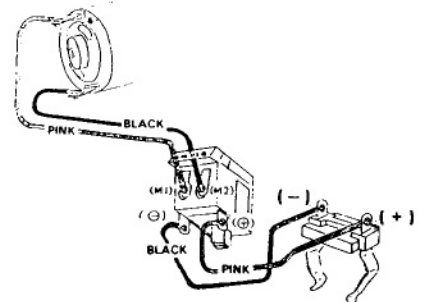

IMPORTANT! – To assure product **SAFETY** and **RELIABILITY**, repairs should be performed by **MAKITA** Service Centers or other qualified service organizations. Always use **MAKITA** replacement parts.