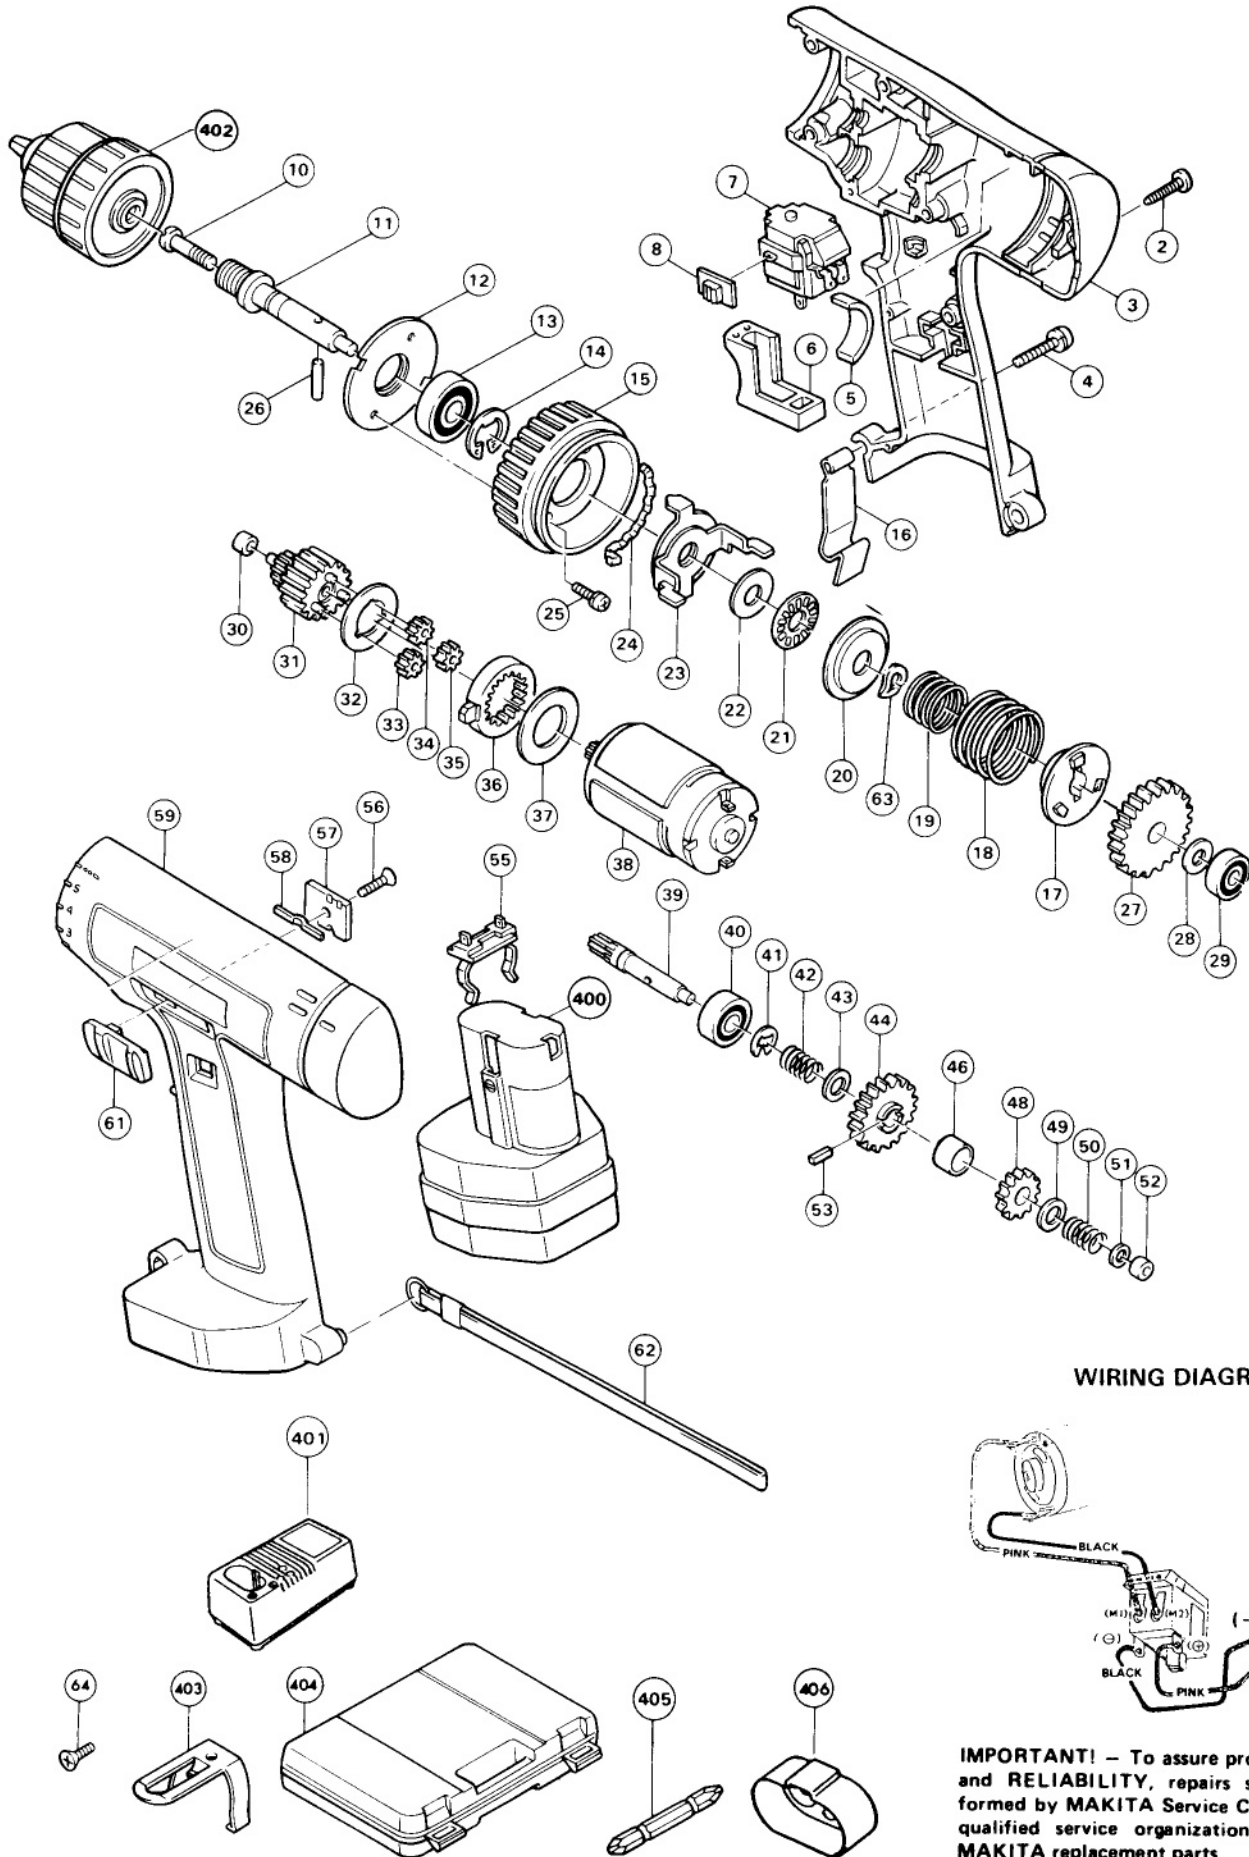

3/8" CORDLESS DRIVER DRILL

Model 6211D
Model 6211DW

WIRING DIAGRAM

Fig.	Part No.	Qty. Used	Description	Fig.	Part No.	Qty. Used	Description
2	265925-7	7	TAPPING SCREW BT4X20	36	226248-8	1	INTERNAL GEAR 48
3	182529-9	1	HOUSING SET (INCL. FIG 59)	37	253794-8	1	FLAT WASHER 18
4	911143-2	1	PAN HEAD SCREW M4X22	38	629636-2	1	DC MOTOR 12V (INCL. SPUR GEAR 15, 221882-9)
5	835244-1	2	SPONGE 14-72	39	226253-5	1	SPUR GEAR 8
6	414708-4	1	SWITCH LEVER	40	211031-6	1	BALL BEARING 608LLB
7	651909-5	1	SWITCH	41	961013-5	1	STOP RING E-7
8	414740-8	1	LEVER	42	233041-3	1	COMPRESSION SPRING 8
10	251451-2	1	PAN HEAD SCREW M5X22	43	253309-1	1	THIN WASHER 8
11	322536-2	1	SPINDLE	44	226247-0	1	SPUR GEAR 40
12	285673-2	1	BEARING RETAINER 14	46	257178-2	1	RING 12
13	211061-7	1	BALL BEARING 6000LLB	48	226261-6	1	SPUR GEAR 25
14	961015-1	1	STOP RING E-9	49	253339-2	1	THIN WASHER 8
15	415013-2	1	CHANGE RING	50	233041-3	1	COMPRESSION SPRING 8
16	343579-1	1	SET PLATE	51	267099-0	1	FLAT WASHER 4
17	223090-8	1	CLUTCH CAM	52	214019-5	1	PLANE BEARING 4
18	233044-7	1	COMPRESSION SPRING 27	53	254236-5	1	KEY 3
19	233043-9	1	COMPRESSION SPRING 22	55	643909-9	1	BATTERY HOLDER
20	267705-7	1	WASHER 10	56	265007-5	1	COUNTERSUNK HEAD SCREW M4X1 2
21	216401-4	1	THRUST NEEDLE GAUGE 1023	57	343987-6	1	STOPPER
22	253180-3	1	FLAT WASHER 10	58	232053-3	1	LEAF SPRING
23	165024-4	1	SLIDER	59	182529-9	1	HOUSING SET (INCL. FIG.3)
24	343976-1	2	CAM PLATE	61	415014-0	1	LEVER
25	911118-1	2	PAN HEAD SCREW M4X12	62	163319-9	1	STRAP
26	256054-7	1	PIN 4	63	253932-2	1	WAVE WASHER 10
27	226250-1	1	SPUR GEAR 49	64	912106-1	1	COUNTERSUNK HEAD SCREW M4X8
28	267100-1	1	FLAT WASHER 6	<u>ACCESSORIES:</u>			
29	211016-2	1	BALL BEARING 626LLB	400	192271-4	1	BATTERY 1200,12V
30	214019-5	1	PLANE BEARING 4	401	113119-7	1	1-HOUR CHARGER DC1290,9.6V/12V
31	153213-3	1	GEAR COMPLETE	402	763102-0	1	KEYLESS DRILL CHUCK
32	267098-2	1	FLAT WASHER 16	403	343951-7	1	BELT CLIP
33	226245-4	1	SPUR GEAR 15	404	182524-9	1	PLASTIC TOOL CASE
34	226245-4	1	SPUR GEAR 15	405	784203-1	1	PHILLIPS BIT 2-65
35	226245-4	1	SPUR GEAR 15	406	414938-7	1	BATTERY COVER

Model 6211D
2 Model 6211DW