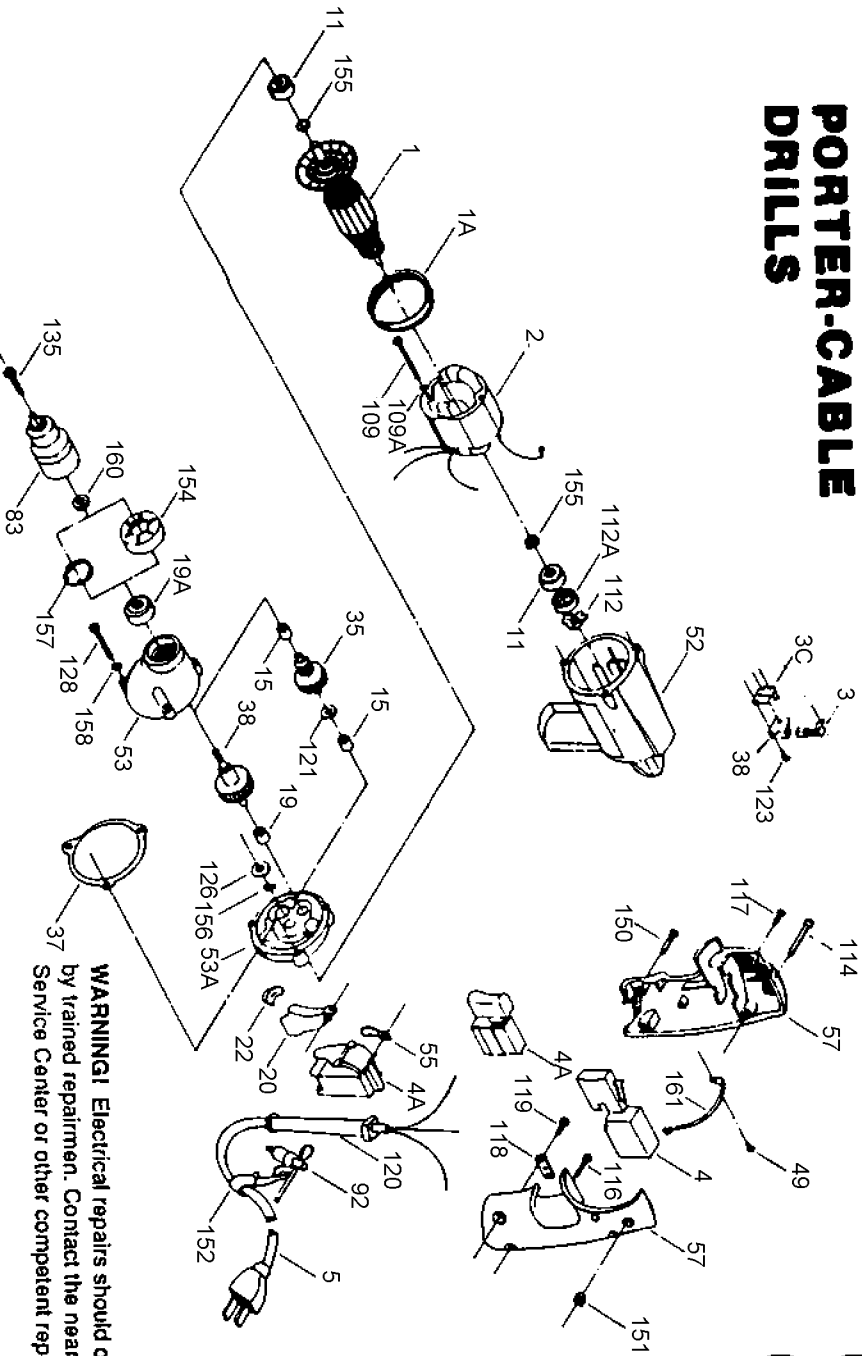

PORTER-CABLE DRILLS

619 620 621

WARNING! Electrical repairs should only be attempted by trained repairmen. Contact the nearest Porter-Cable Service Center or other competent repair center.

Parts List for 621 Type 4

Item Number	Part Number	Description	Qty Required
1	000000-00	No Longer Available	1
1	811350	BAFFLE	1
1	811531	FAN	1
2	000000-00	No Longer Available	1
3	N119739	BRUSH & SPRING	1
3	694301	BRUSH HOLDER	1
3	694298	BRUSH INSULATOR	1
4	000000-00	No Longer Available	1
5	695854	CORDSET	1
11	330003-85	BEARING	1
15	848131	BEARING	1
19	000000-00	No Longer Available	1
19	330003-17	BEARING,BALL	1
22	000000-00	No Longer Available	1
35	000000-00	No Longer Available	1
37	698609	GASKET	1
38	000000-00	No Longer Available	1
49	864137	SCREW	1
52	000000-00	No Longer Available	1
53	000000-00	No Longer Available	1
53	000000-00	No Longer Available	1
55	000000-00	No Longer Available	1
57	698454	HANDLE ASSY	1
83	692074	CHUCK PKG.	1
92	826226	KEY	1
109	000000-00	No Longer Available	1
112	842610	SPRING-PRELOAD	1

Parts List for 621 Type 4

Item Number	Part Number	Description	Qty Required
112	694432	BEARING MOUNT	1
114	865643	SCREW	1
116	859384	SCREW	1
117	000000-00	No Longer Available	1
118	861434	CORD CLAMP	1
119	859227	SCREW	1
120	810716	RELIEVER	1
121	848741	WASHER	1
123	860756	SCREW	1
126	852714	SLINGER	1
128	000000-00	No Longer Available	1
128	694015	SCREW	1
135	691667	CHUCK SCREW	1
150	000000-00	No Longer Available	1
151	000000-00	No Longer Available	1
152	905230	HOLDER-WRENCH	1
155	847564	SNAP RING	1
156	802851	O RING	1
157	859769	RET RING	1
158	802648	WASHER	1
159	000000-00	No Longer Available	1
160	861720	WASHER	1
161	000000-00	No Longer Available	1
800	000000-00	No Longer Available	1
800	801945	TUBE GREASE	1
800	801946	LUBE	1