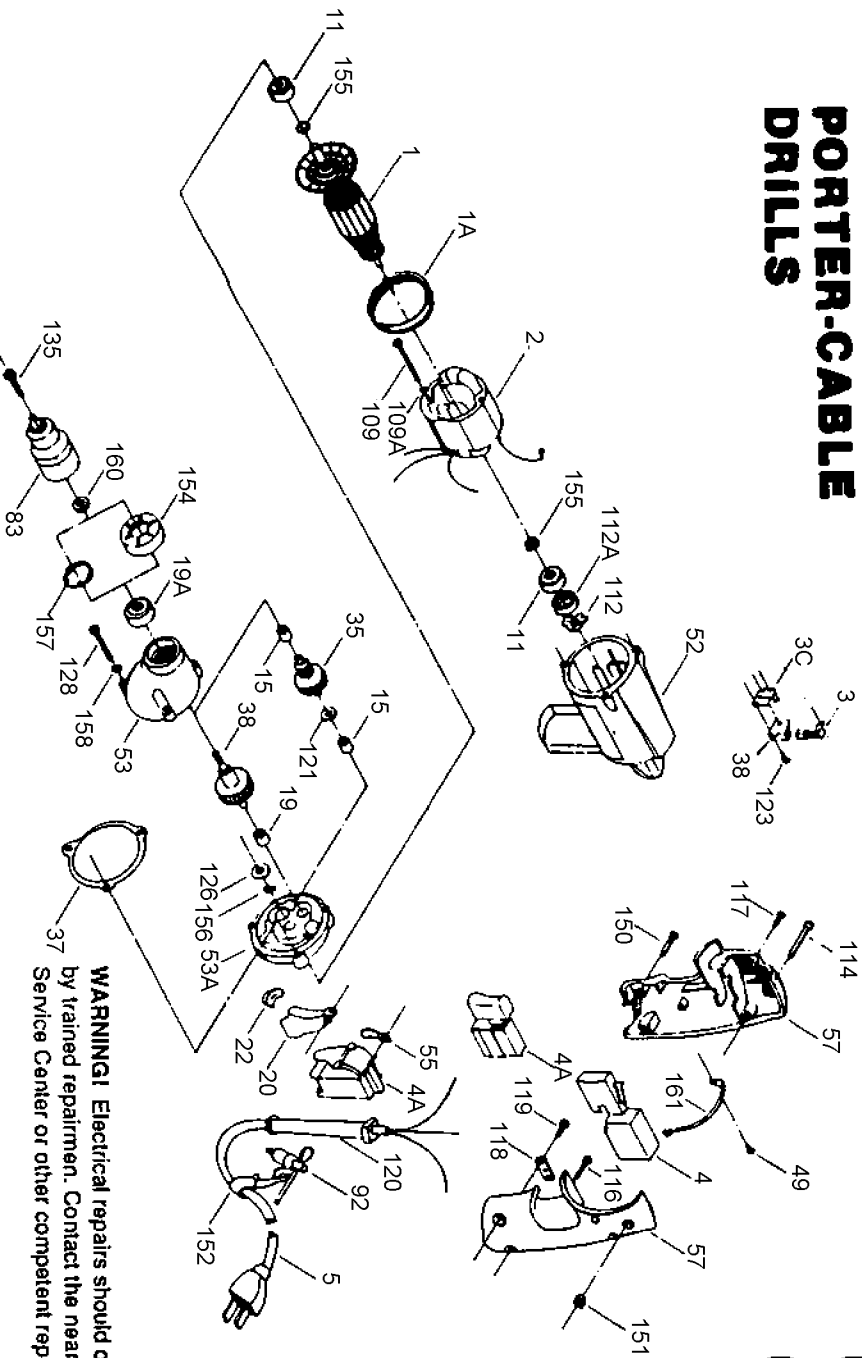

PORTER-CABLE DRILLS

619 620 621

WARNING! Electrical repairs should only be attempted by trained repairmen. Contact the nearest Porter-Cable Service Center or other competent repair center.

Parts List for 620 Type 2

Item Number	Part Number	Description	Qty Required
1	000000-00	No Longer Available	1
1	811350	BAFFLE	1
1	811531	FAN	1
2	000000-00	No Longer Available	1
3	000000-00	No Longer Available	1
4	000000-00	No Longer Available	1
5	000000-00	No Longer Available	1
11	330003-85	BEARING	1
15	848131	BEARING	1
19	000000-00	No Longer Available	1
19	330003-17	BEARING,BALL	1
35	000000-00	No Longer Available	1
37	698609	GASKET	1
38	000000-00	No Longer Available	1
49	864137	SCREW	1
52	000000-00	No Longer Available	1
53	000000-00	No Longer Available	1
53	000000-00	No Longer Available	1
57	000000-00	No Longer Available	1
83	692074	CHUCK PKG.	1
92	826226	KEY	1
109	000000-00	No Longer Available	1
112	842610	SPRING-PRELOAD	1
112	694432	BEARING MOUNT	1
114	865643	SCREW	1
116	859384	SCREW	1
117	000000-00	No Longer Available	1

Parts List for 620 Type 2

Item Number	Part Number	Description	Qty Required
118	861434	CORD CLAMP	1
119	859227	SCREW	1
120	810716	RELIEVER	1
121	848741	WASHER	1
123	860756	SCREW	1
126	852714	SLINGER	1
128	000000-00	No Longer Available	1
135	691667	CHUCK SCREW	1
150	000000-00	No Longer Available	1
151	000000-00	No Longer Available	1
152	905230	HOLDER-WRENCH	1
155	847564	SNAP RING	1
156	802851	O RING	1
157	859769	RET RING	1
158	802648	WASHER	1
161	000000-00	No Longer Available	1
800	000000-00	No Longer Available	1
800	801945	TUBE GREASE	1
800	801946	LUBE	1