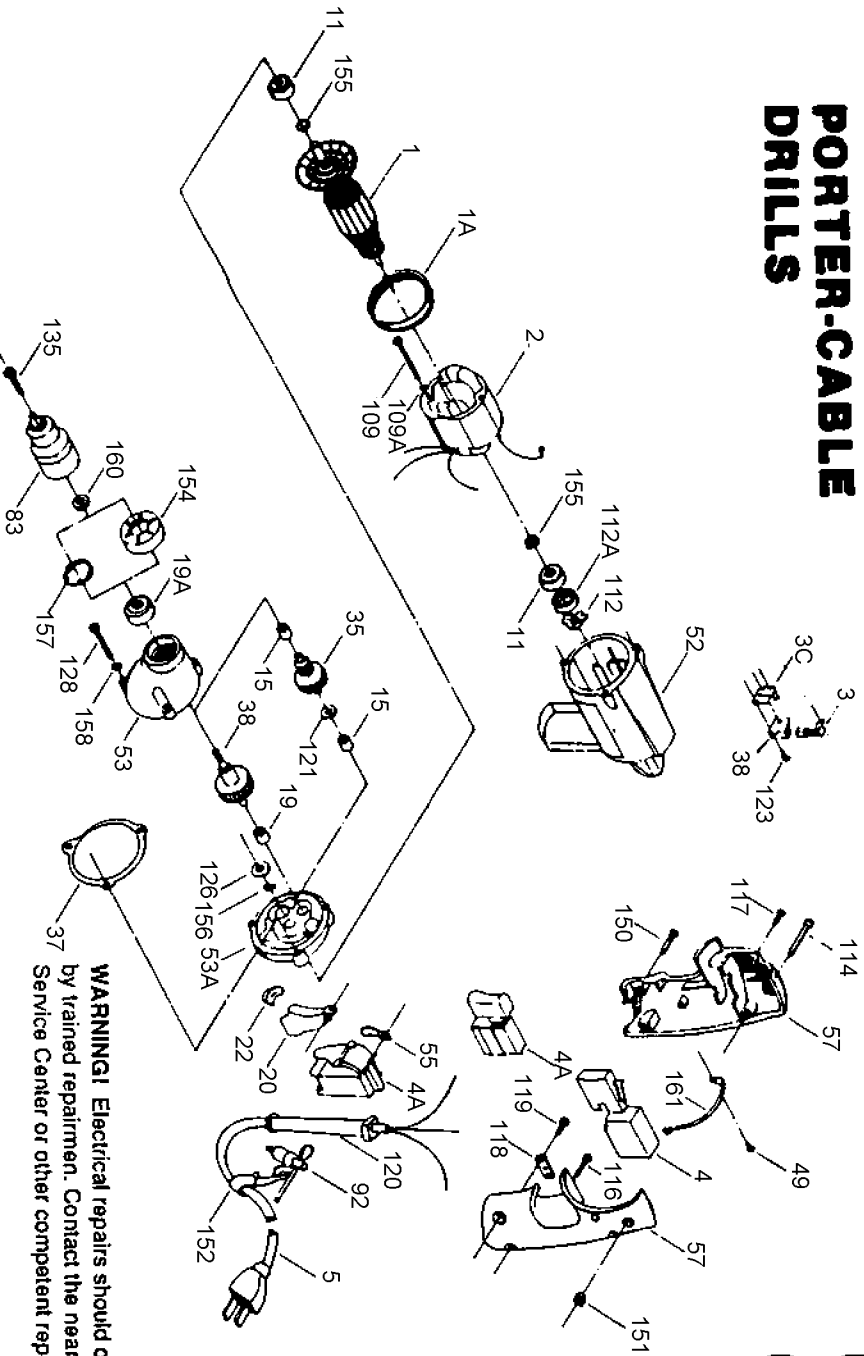

PORTER-CABLE DRILLS

619 620 621

WARNING! Electrical repairs should only be attempted by trained repairmen. Contact the nearest Porter-Cable Service Center or other competent repair center.

Parts List for 619 Type 5

Item Number	Part Number	Description	Qty Required
1	000000-00	No Longer Available	1
1	811350	BAFFLE	1
1	811531	FAN	1
2	000000-00	No Longer Available	1
3	N119739	BRUSH & SPRING	1
3	694301	BRUSH HOLDER	1
3	694298	BRUSH INSULATOR	1
4	000000-00	No Longer Available	1
4	000000-00	No Longer Available	1
5	695854	CORDSET	1
11	330003-85	BEARING	1
15	330004-00	BEARING,NEEDLE	1
19	330004-00	BEARING,NEEDLE	1
19	330003-17	BEARING,BALL	1
35	000000-00	No Longer Available	1
37	698609	GASKET	1
38	000000-00	No Longer Available	1
49	864137	SCREW	1
52	000000-00	No Longer Available	1
53	697681	GEAR HSG ASSY	1
53	697684SV	INTERMEDIATE PLATE	1
57	000000-00	No Longer Available	1
83	000000-00	No Longer Available	1
92	000000-00	No Longer Available	1
109	876651	SCREW	1
109	802214	WASHER-LCK INT	1
112	842610	SPRING-PRELOAD	1

Parts List for 619 Type 5

Item Number	Part Number	Description	Qty Required
112	694432	BEARING MOUNT	1
114	865643	SCREW	1
116	859384	SCREW	1
117	000000-00	No Longer Available	1
118	861434	CORD CLAMP	1
119	859227	SCREW	1
120	810716	RELIEVER	1
121	848741	WASHER	1
123	860756	SCREW	1
126	852714	SLINGER	1
128	694015	SCREW	1
135	858600	SCREW	1
150	000000-00	No Longer Available	1
151	000000-00	No Longer Available	1
152	905230	HOLDER-WRENCH	1
155	847564	SNAP RING	1
156	802851	O RING	1
157	859769	RET RING	1
158	802648	WASHER	1
159	000000-00	No Longer Available	1
160	861720	WASHER	1
161	000000-00	No Longer Available	1
800	000000-00	No Longer Available	1
800	801945	TUBE GREASE	1
800	801946	LUBE	1