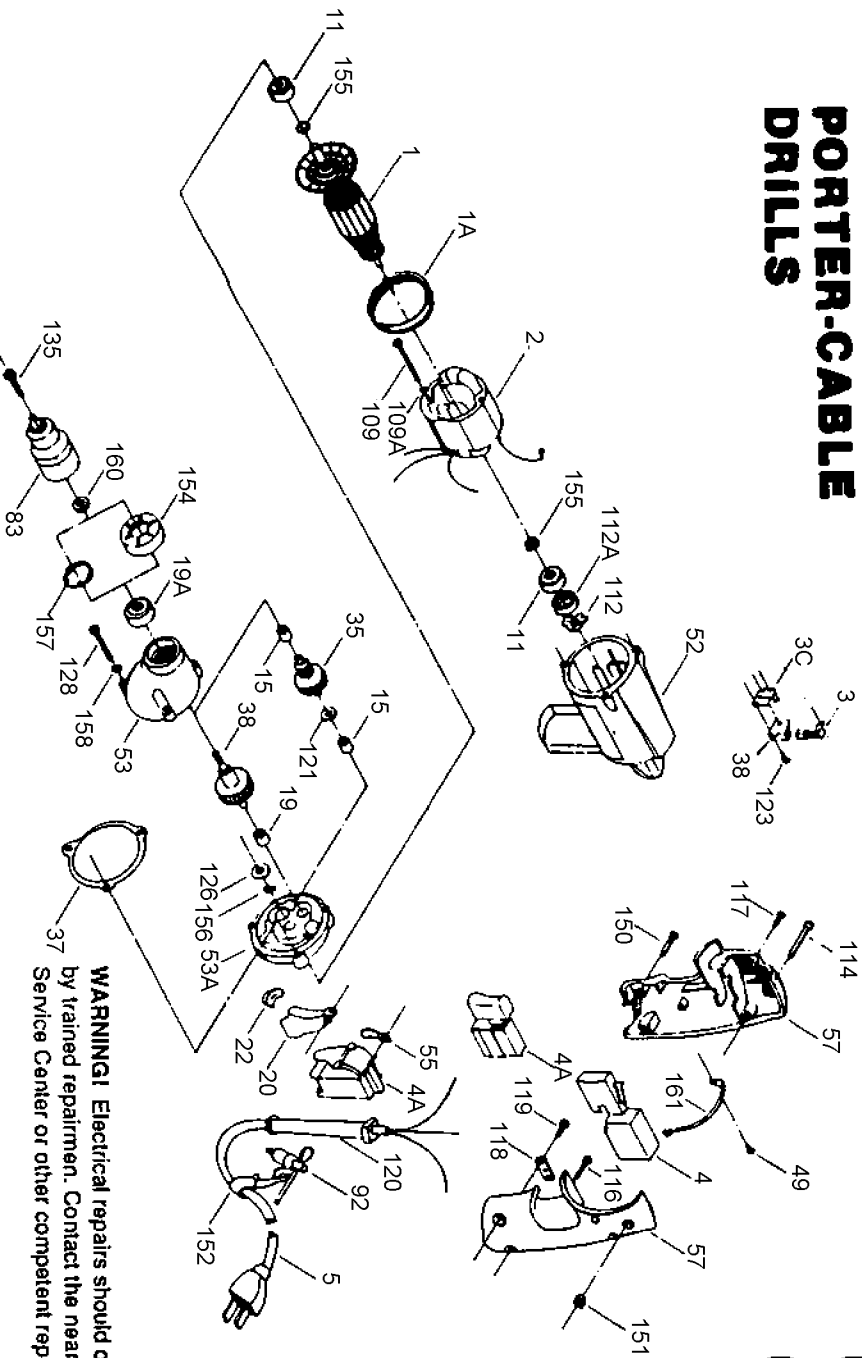

PORTER-CABLE DRILLS

619 620 621

WARNING! Electrical repairs should only be attempted by trained repairmen. Contact the nearest Porter-Cable Service Center or other competent repair center.

Parts List for 619 Type 2

Item Number	Part Number	Description	Qty Required
1	000000-00	No Longer Available	1
1	811350	BAFFLE	1
1	811531	FAN	1
2	000000-00	No Longer Available	1
3	000000-00	No Longer Available	1
4	000000-00	No Longer Available	1
4	000000-00	No Longer Available	1
5	695854	CORDSET	1
11	330003-85	BEARING	1
15	848131	BEARING	1
19	000000-00	No Longer Available	1
19	330003-17	BEARING,BALL	1
35	000000-00	No Longer Available	1
37	698609	GASKET	1
38	000000-00	No Longer Available	1
49	864137	SCREW	1
52	000000-00	No Longer Available	1
53	000000-00	No Longer Available	1
53	000000-00	No Longer Available	1
57	000000-00	No Longer Available	1
83	000000-00	No Longer Available	1
92	000000-00	No Longer Available	1
109	000000-00	No Longer Available	1
112	842610	SPRING-PRELOAD	1
112	694432	BEARING MOUNT	1
114	865643	SCREW	1
116	859384	SCREW	1

Parts List for 619 Type 2

Item Number	Part Number	Description	Qty Required
117	000000-00	No Longer Available	1
118	861434	CORD CLAMP	1
119	859227	SCREW	1
120	810716	RELIEVER	1
121	848741	WASHER	1
123	860756	SCREW	1
126	852714	SLINGER	1
128	000000-00	No Longer Available	1
135	858600	SCREW	1
150	000000-00	No Longer Available	1
151	000000-00	No Longer Available	1
152	905230	HOLDER-WRENCH	1
155	847564	SNAP RING	1
156	802851	O RING	1
157	859769	RET RING	1
158	802648	WASHER	1
159	000000-00	No Longer Available	1
160	861720	WASHER	1
161	000000-00	No Longer Available	1
800	000000-00	No Longer Available	1
800	801945	TUBE GREASE	1
800	801946	LUBE	1