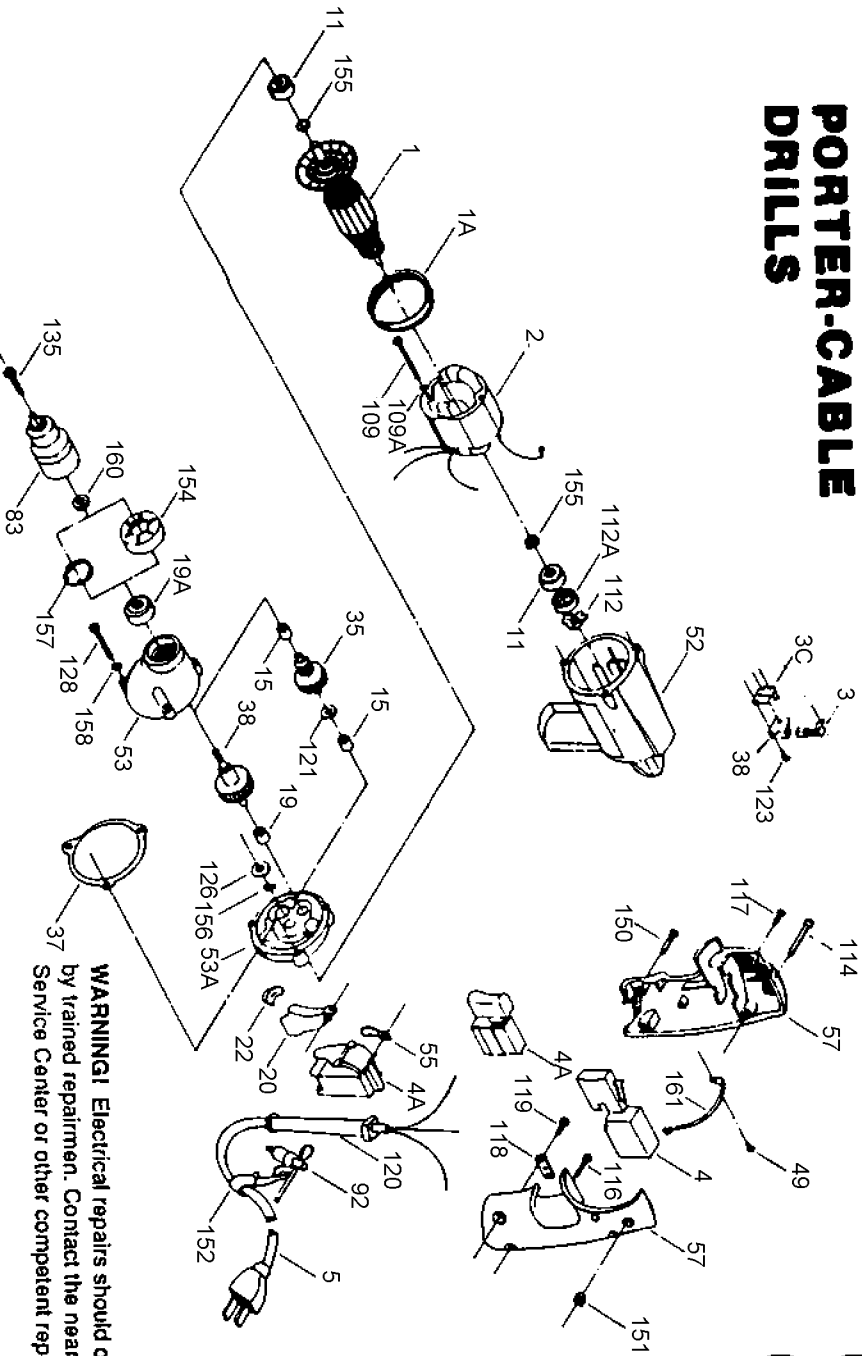

PORTER-CABLE DRILLS

619 620 621

WARNING! Electrical repairs should only be attempted by trained repairmen. Contact the nearest Porter-Cable Service Center or other competent repair center.

Parts List for 619 Type 1

Item Number	Part Number	Description	Qty Required
1	000000-00	No Longer Available	1
1	811350	BAFFLE	1
1	811531	FAN	1
2	000000-00	No Longer Available	1
3	000000-00	No Longer Available	1
4	000000-00	No Longer Available	1
4	000000-00	No Longer Available	1
5	695854	CORDSET	1
11	330003-85	BEARING	1
15	848131	BEARING	1
19	000000-00	No Longer Available	1
19	330003-17	BEARING,BALL	1
35	000000-00	No Longer Available	1
37	698609	GASKET	1
38	000000-00	No Longer Available	1
49	864137	SCREW	1
52	000000-00	No Longer Available	1
53	000000-00	No Longer Available	1
53	000000-00	No Longer Available	1
57	000000-00	No Longer Available	1
83	000000-00	No Longer Available	1
92	000000-00	No Longer Available	1
109	000000-00	No Longer Available	1
112	842610	SPRING-PRELOAD	1
112	694432	BEARING MOUNT	1
114	865643	SCREW	1
116	859384	SCREW	1

Parts List for 619 Type 1

Item Number	Part Number	Description	Qty Required
117	000000-00	No Longer Available	1
118	861434	CORD CLAMP	1
119	859227	SCREW	1
120	810716	RELIEVER	1
121	848741	WASHER	1
123	860756	SCREW	1
126	852714	SLINGER	1
128	000000-00	No Longer Available	1
135	858600	SCREW	1
150	000000-00	No Longer Available	1
151	000000-00	No Longer Available	1
152	905230	HOLDER-WRENCH	1
154	000000-00	No Longer Available	1
155	847564	SNAP RING	1
156	802851	O RING	1
158	802648	WASHER	1
159	000000-00	No Longer Available	1
161	000000-00	No Longer Available	1
800	000000-00	No Longer Available	1
800	801946	LUBE	1
800	801945	TUBE GREASE	1