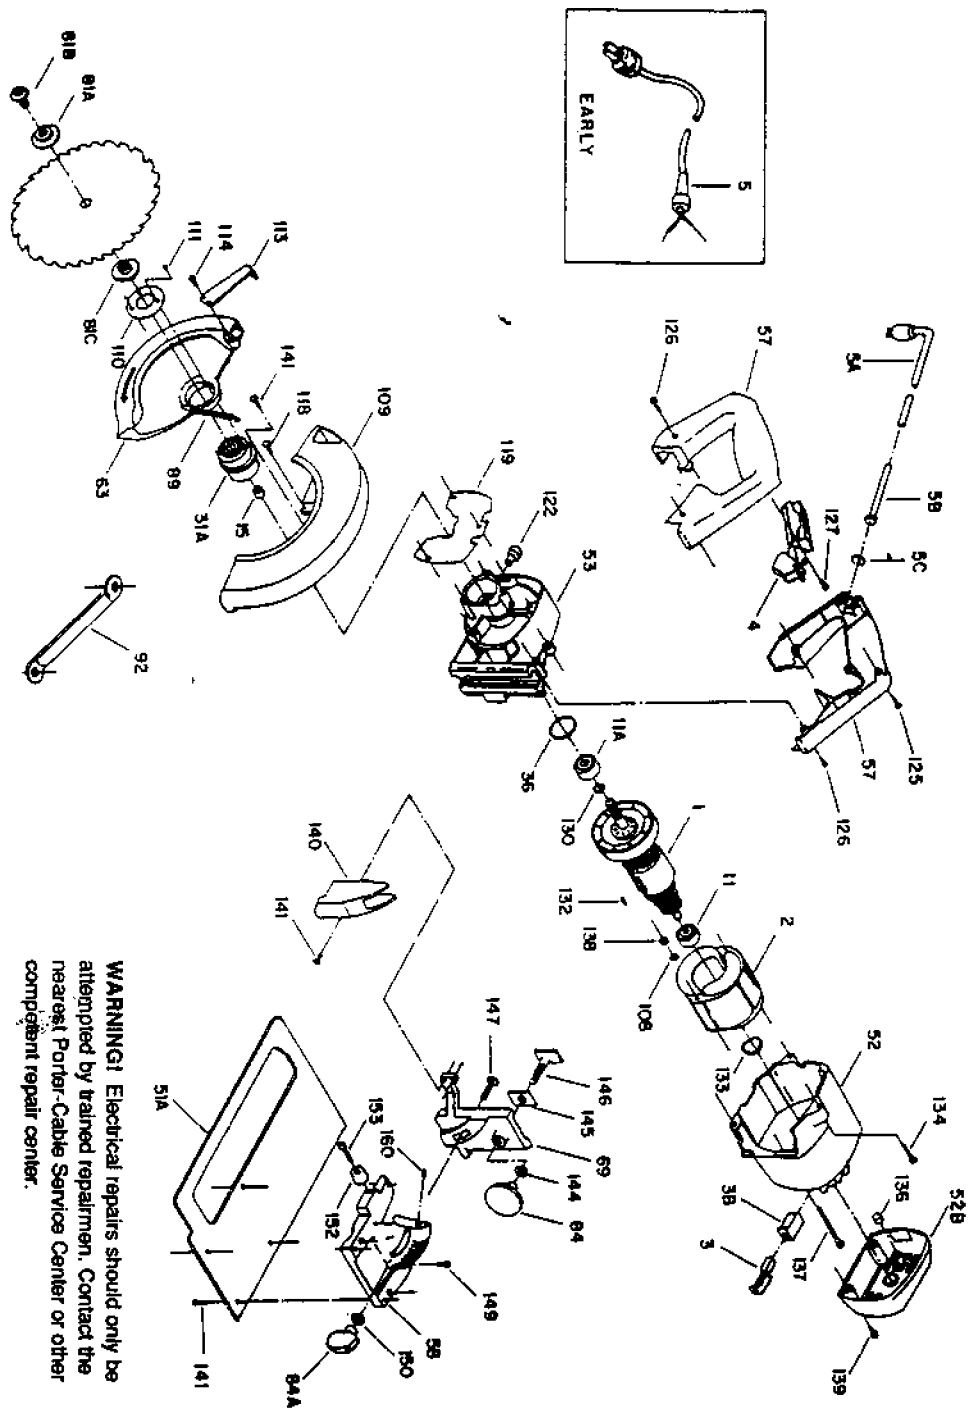

PORTER-CABLE SAW

617

WARNING! Electrical repairs should only be attempted by trained repairmen. Contact the nearest Porter-Cable Service Center or other competent repair center.

Parts List for 617 Type 2

Item Number	Part Number	Description	Qty Required
1	000000-00	No Longer Available	1
2	000000-00	No Longer Available	1
3	879553	BRUSH	2
3	000000-00	No Longer Available	1
4	5140066-98	SWITCH KIT	1
5	000000-00	No Longer Available	1
5	330079-98	CORD/10FT/14-2SJ	1
5	683784	TERMINAL	2
5	901266	STRAIN RELIEVER	1
5	847143	LOCK	1
11	330003-64	BALL BEARING	1
11	879010	BEARING	1
15	684188	BEARING	1
31	879670	GEAR & SHAFT	1
36	691594	O-RING	1
51	000000-00	No Longer Available	1
52	879565	MOTOR HOUSING	1
52	000000-00	No Longer Available	1
57	000000-00	No Longer Available	1
58	000000-00	No Longer Available	1
63	877565	TELE GUARD	1
69	000000-00	No Longer Available	1
81	801669	WASHER	1
81	695662	BLADE BOLT/WASHER	1
81	000000-00	No Longer Available	1
84	803674	KNOB	1
84	685902	KNOB	1