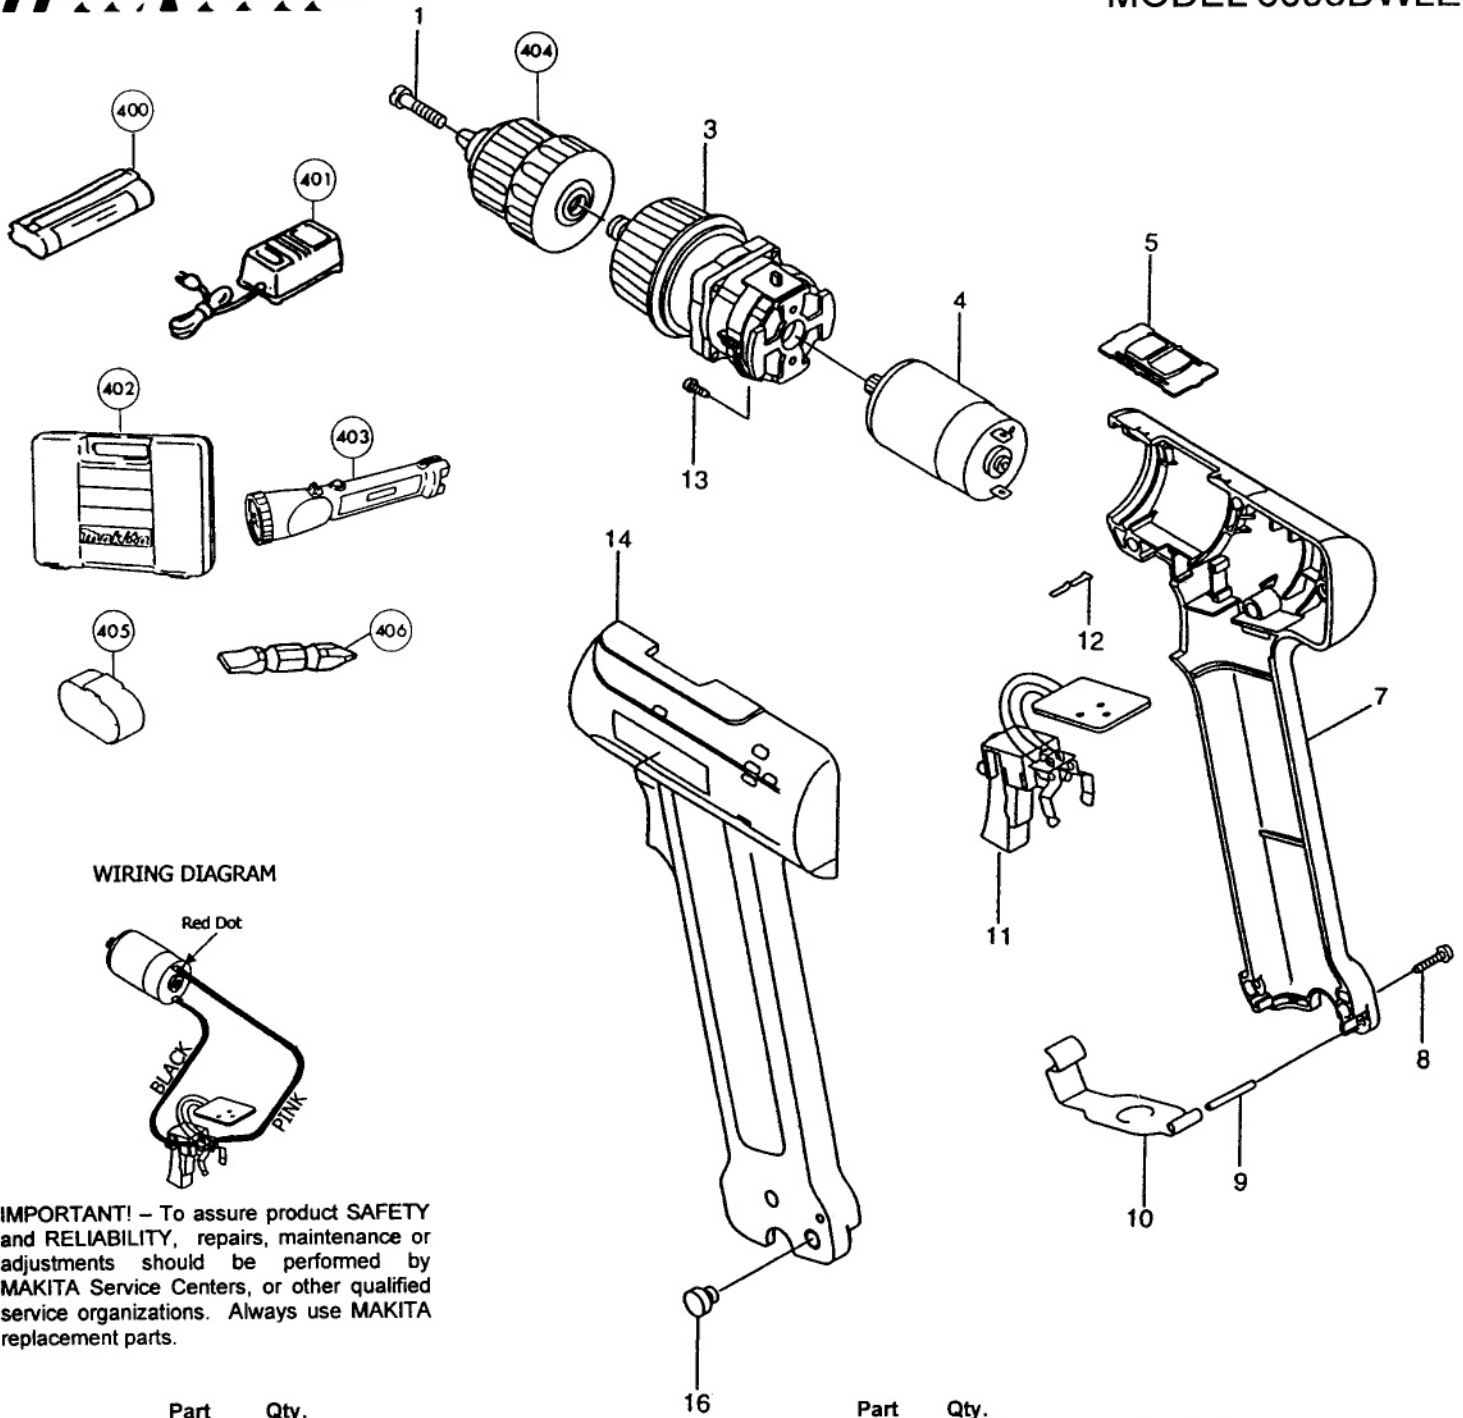

# 3/8" CORDLESS DRIVER DRILL

MODEL 6096DWE  
MODEL 6096DWLE

### WIRING DIAGRAM

**IMPORTANT!** – To assure product SAFETY and RELIABILITY, repairs, maintenance or adjustments should be performed by MAKITA Service Centers, or other qualified service organizations. Always use MAKITA replacement parts.

Fig.	Part No.	Qty. Used	Description	Fig.	Part No.	Qty. Used	Description
1	265998-0	1	PAN HEAD SCREW M5X20	14	183016-1	1	HOUSING SET (INCL. 7,15)
3	125087-2	1	GEAR ASS'Y	16	263022-3	2	RUBBER PIN 6
4	629726-1	1	DC MOTOR, (INCL. SPUR GEAR 14, 226359-9)	<b>ACCESSORIES</b>			
5	125091-1	1	SPEED CHANGE LEVER ASS'Y	400	632007-4	2	BATTERY 9000
7	183016-1	1	HOUSING SET (INCL. 14, 15)	401	113103-2	1	CHARGER, DC9700
8	266130-9	7	TAPPING SCREW BIND PT 3X16	402	{ 824516-9	1	PLASTIC TOOL CASE, 6096DWE
9	256252-3	1	PIN 3		{ 824535-5	1	PLASTIC TOOL CASE, 6096DWLE
10	344549-3	1	SET PLATE	403	ML902	1	FLASHLIGHT, 6096DWLE
11	651966-3	1	SWITCH	404	763132-1	1	KEYLESS DRILL CHUCK
12	232182-2	1	LEAF SPRING	405	414938-7	2	BATTERY COVER
13	911003-8	2	PAN HEAD SCREW M3X6	406	784614-0	1	PHILLIPS BIT 2-45