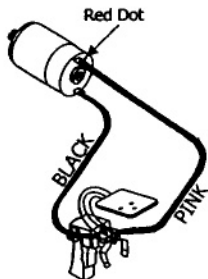

IMPORTANT! – To assure product SAFETY and RELIABILITY, repairs, maintenance or adjustments should be performed by MAKITA Service Centers, or other qualified service organizations. Always use MAKITA replacement parts.

Fig.	Part No.	Qty. Used	Description	Fig.	Part No.	Qty. Used	Description
1	265998-0	1	PAN HEAD SCREW M5X20	14	183016-1	1	HOUSING SET (INCL. 7,15)
3	125087-2	1	GEAR ASS'Y	16	263022-3	2	RUBBER PIN 6
4	629726-1	1	DC MOTOR, (INCL. SPUR GEAR 14, 226359-9)	ACCESSORIES			
5	125091-1	1	SPEED CHANGE LEVER ASS'Y	400	632007-4	2	BATTERY 9000
7	183016-1	1	HOUSING SET (INCL. 14, 15)	401	113103-2	1	CHARGER, DC9700
8	266130-9	7	TAPPING SCREW BIND PT 3X16	402	{ 824516-9	1	PLASTIC TOOL CASE, 6096DWE
9	256252-3	1	PIN 3		{ 824535-5	1	PLASTIC TOOL CASE, 6096DWLE
10	344549-3	1	SET PLATE	403	ML902	1	FLASHLIGHT, 6096DWLE
11	651966-3	1	SWITCH	404	763132-1	1	KEYLESS DRILL CHUCK
12	232182-2	1	LEAF SPRING	405	414938-7	2	BATTERY COVER
13	911003-8	2	PAN HEAD SCREW M3X6	406	784614-0	1	PHILLIPS BIT 2-45