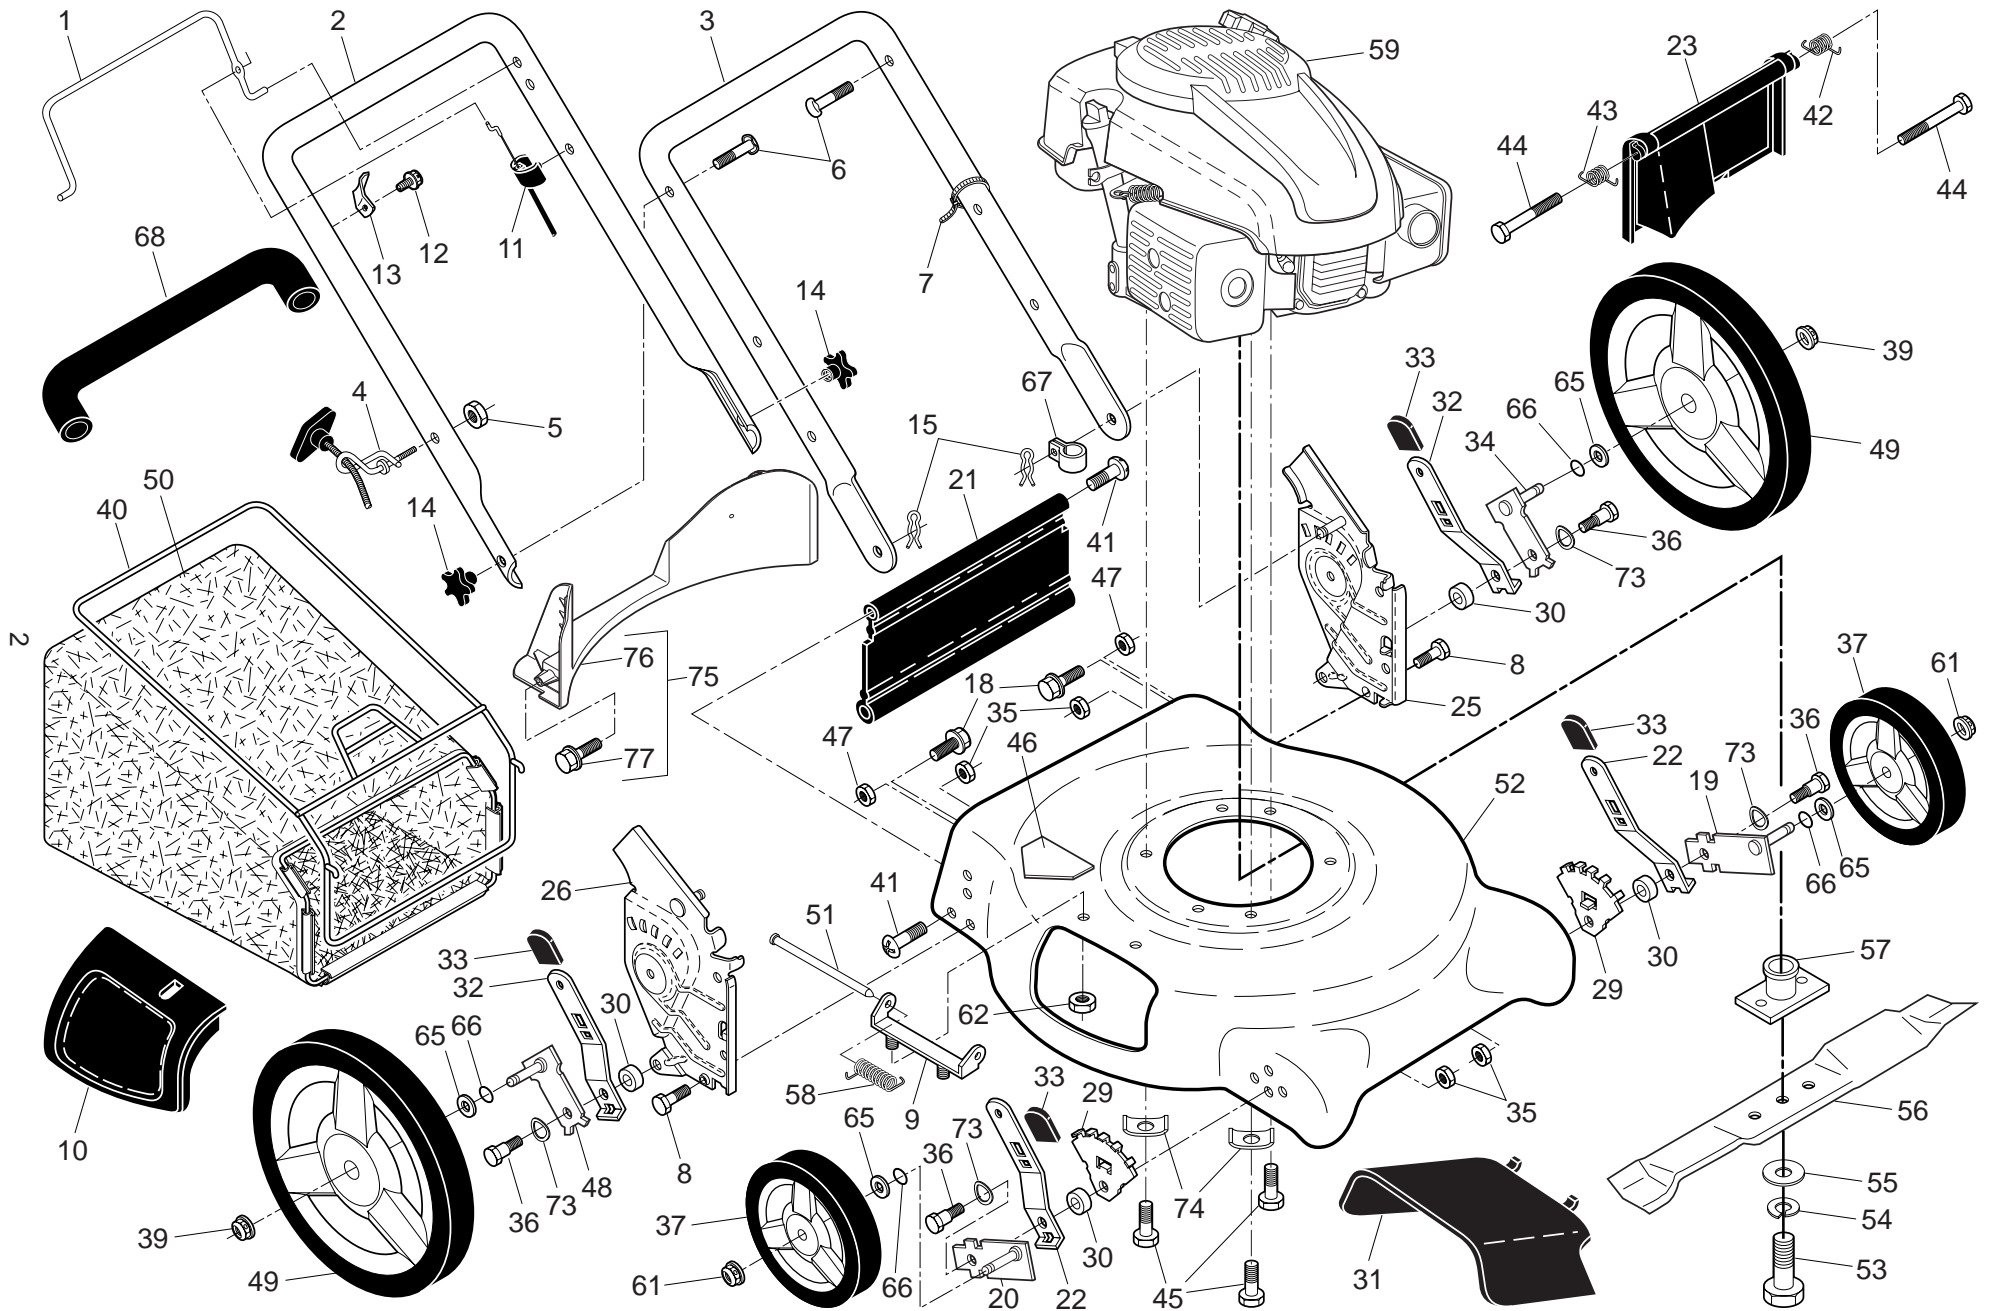

ROTARY LAWN MOWER - - MODEL NUMBER 6021P (96133001101) - PRODUCT NUMBER 961 33 00-11

ROTARY LAWN MOWER - - MODEL NUMBER 6021P (96133001101) - PRODUCT NUMBER 961 33 00-11

KEY NO.	PART NO.	DESCRIPTION	KEY NO.	PART NO.	DESCRIPTION
1	532 40 29-49	Control Bar	41	532 08 86-52	Hinge Screw
2	532 19 78-08	Upper Handle (Includes Foam Grip)	42	532 40 54-21	Spring, Rear Door, LH
3	532 17 41-10	Lower Handle	43	532 40 54-23	Spring, Rear Door, RH
4	532 19 47-88	Rope Guide	44	532 18 41-93	Bolt, Rear Door
5	532 13 20-04	Locknut, Hex 1/4-20	45	532 15 04-06	Hex Head Thread Rolling Screw 3/8-16 x 1
6	532 19 15-74	Handle Bolt	46	532 40 47-63	Danger Decal
7	532 06 64-26	Wire Tie	47	532 75 11-53	Locknut, Hex 5/16-18
8	874 78 05-12	Hex Bolt 5/16-18 x 3/4	48	532 41 06-01	Axle Arm Assembly, Rear, RH
9	532 15 41-32	Hinge Bracket Assembly	49	532 41 08-15	Wheel & Tire Assembly, Rear 12 x 1-3/4
10	532 18 55-89	Mulcher Door	50	532 19 47-15	Grassbag
11	532 18 32-81	Engine Zone Control Cable	51	532 14 72-86	Hinge Rod
12	532 75 06-34	Hex Washer Head Screw #10-24 x 1/2	52	532 41 87-09	Kit, Lawn Mower Housing Assembly (Includes Key Number 46)
13	532 43 00-34	Up-Stop Bracket			
14	532 18 23-98	Handle Knob	53	532 85 10-84	Hex Head Screw 3/8-24 x 1-3/8 Grade 8
15	532 05 17-93	Hairpin Cotter	54	532 85 02-63	Helical Lockwasher
18	817 60 04-06	Screw 1/4-20 x 3/8	55	532 85 10-74	Hardened Washer
19	532 40 66-89	Axle Arm Assembly, Front, LH	56	532 40 67-12	21" Blade
20	532 40 66-90	Axle Arm Assembly, Front, RH	57	532 42 00-97	Blade Adapter
21	532 41 86-55	Kit, Rear Skirt	58	532 15 21-24	Spring, Torsion
22	532 40 64-28	Selector Spring, Front	59	- - -	Engine, Kohler, Model Number XT149-0217-ED (For engine service and replacement parts, call Kohler at 1-800-544-2444)
23	532 41 06-03	Rear Door Assembly			
25	532 41 39-24	Handle Bracket Assembly, LH	61	532 40 91-48	Nut, Hex, Flangelock
26	532 41 39-25	Handle Bracket Assembly, RH	62	873 80 04-00	Nut, Hex, Nylock 1/4-20
29	532 41 05-94	Wheel Adjusting Bracket, Front	65	532 08 83-48	Washer, Flat
30	532 40 16-29	Spacer	66	532 19 74-80	O-Ring
31	532 18 55-95	Discharge Deflector	67	532 19 79-91	Clip, Cable
32	532 41 05-95	Selector Spring, Rear	68	532 16 42-65	Grip, Foam
33	532 08 78-77	Selector Knob	73	532 40 16-30	Washer, Flat
34	532 41 06-00	Axle Arm Assembly, Rear, LH	74	532 12 50-78	Washer, Special, Engine, Zinc-Plated
35	532 42 65-89	Nut, Hex	75	532 41 36-93	Kit, Rear Baffle (Includes 3 Screws)
36	532 40 16-38	Shoulder Bolt 5/16-18	76	532 41 05-89	Baffle, Rear
37	532 41 08-31	Wheel & Tire Assembly, Front 8 x 1-3/4	77	817 41 13-12	Screw, Rear Baffle
39	532 40 91-49	Nut, Hex, Flangelock	--	532 40 47-64	Warning Decal (not shown)
40	532 41 19-49	Frame, Grassbag	--	532 43 37-73	Operator's Manual, English / French

NOTE: All component dimensions given in U.S. inches. 1 inch = 25.4 mm. **IMPORTANT:** Use only Original Equipment Manufacturer (O.E.M.) replacement parts. Failure to do so could be hazardous, damage your lawn mower and void your warranty.