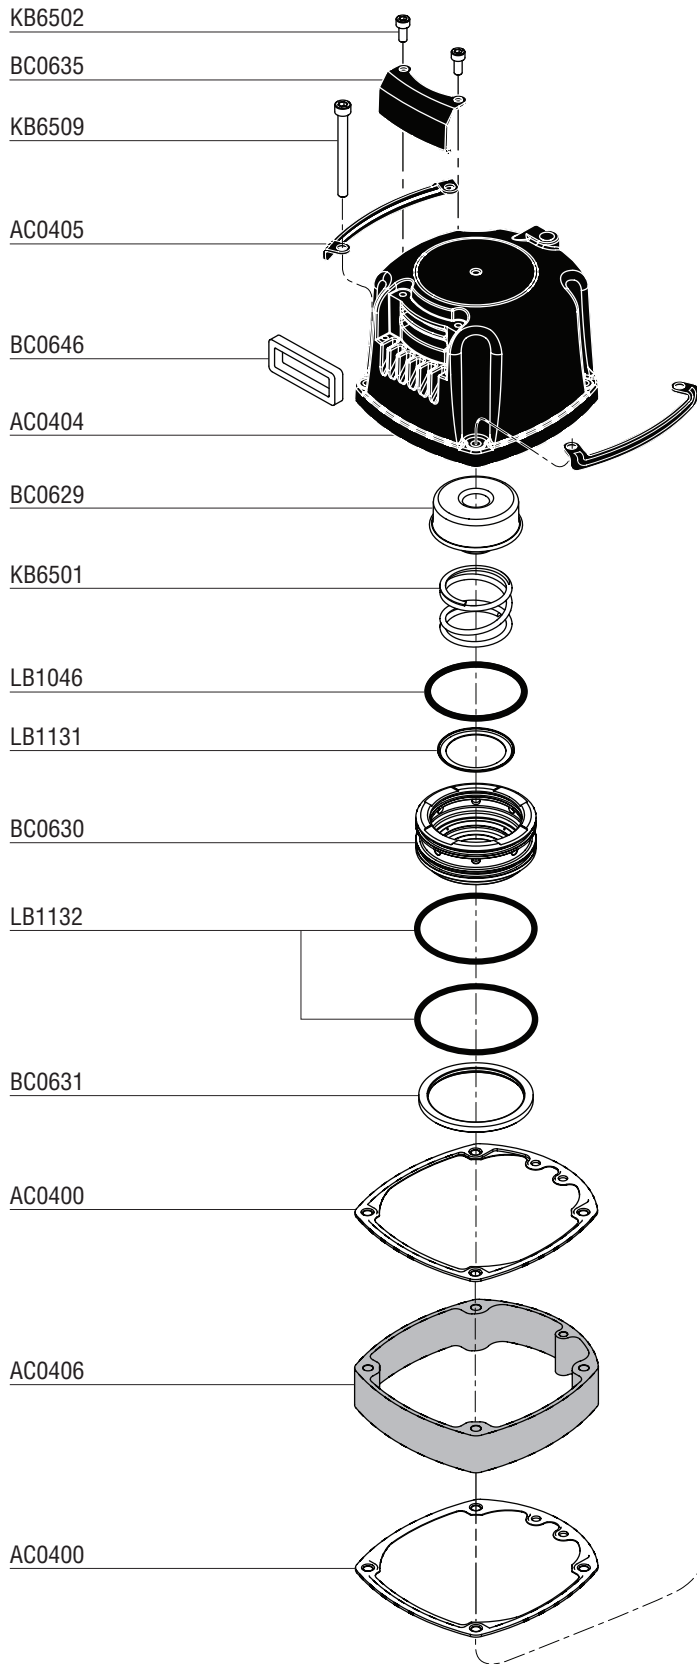

Tool #	Model
5M0001N	RESTRICTIVE
5M2001N	RESTRICTIVE