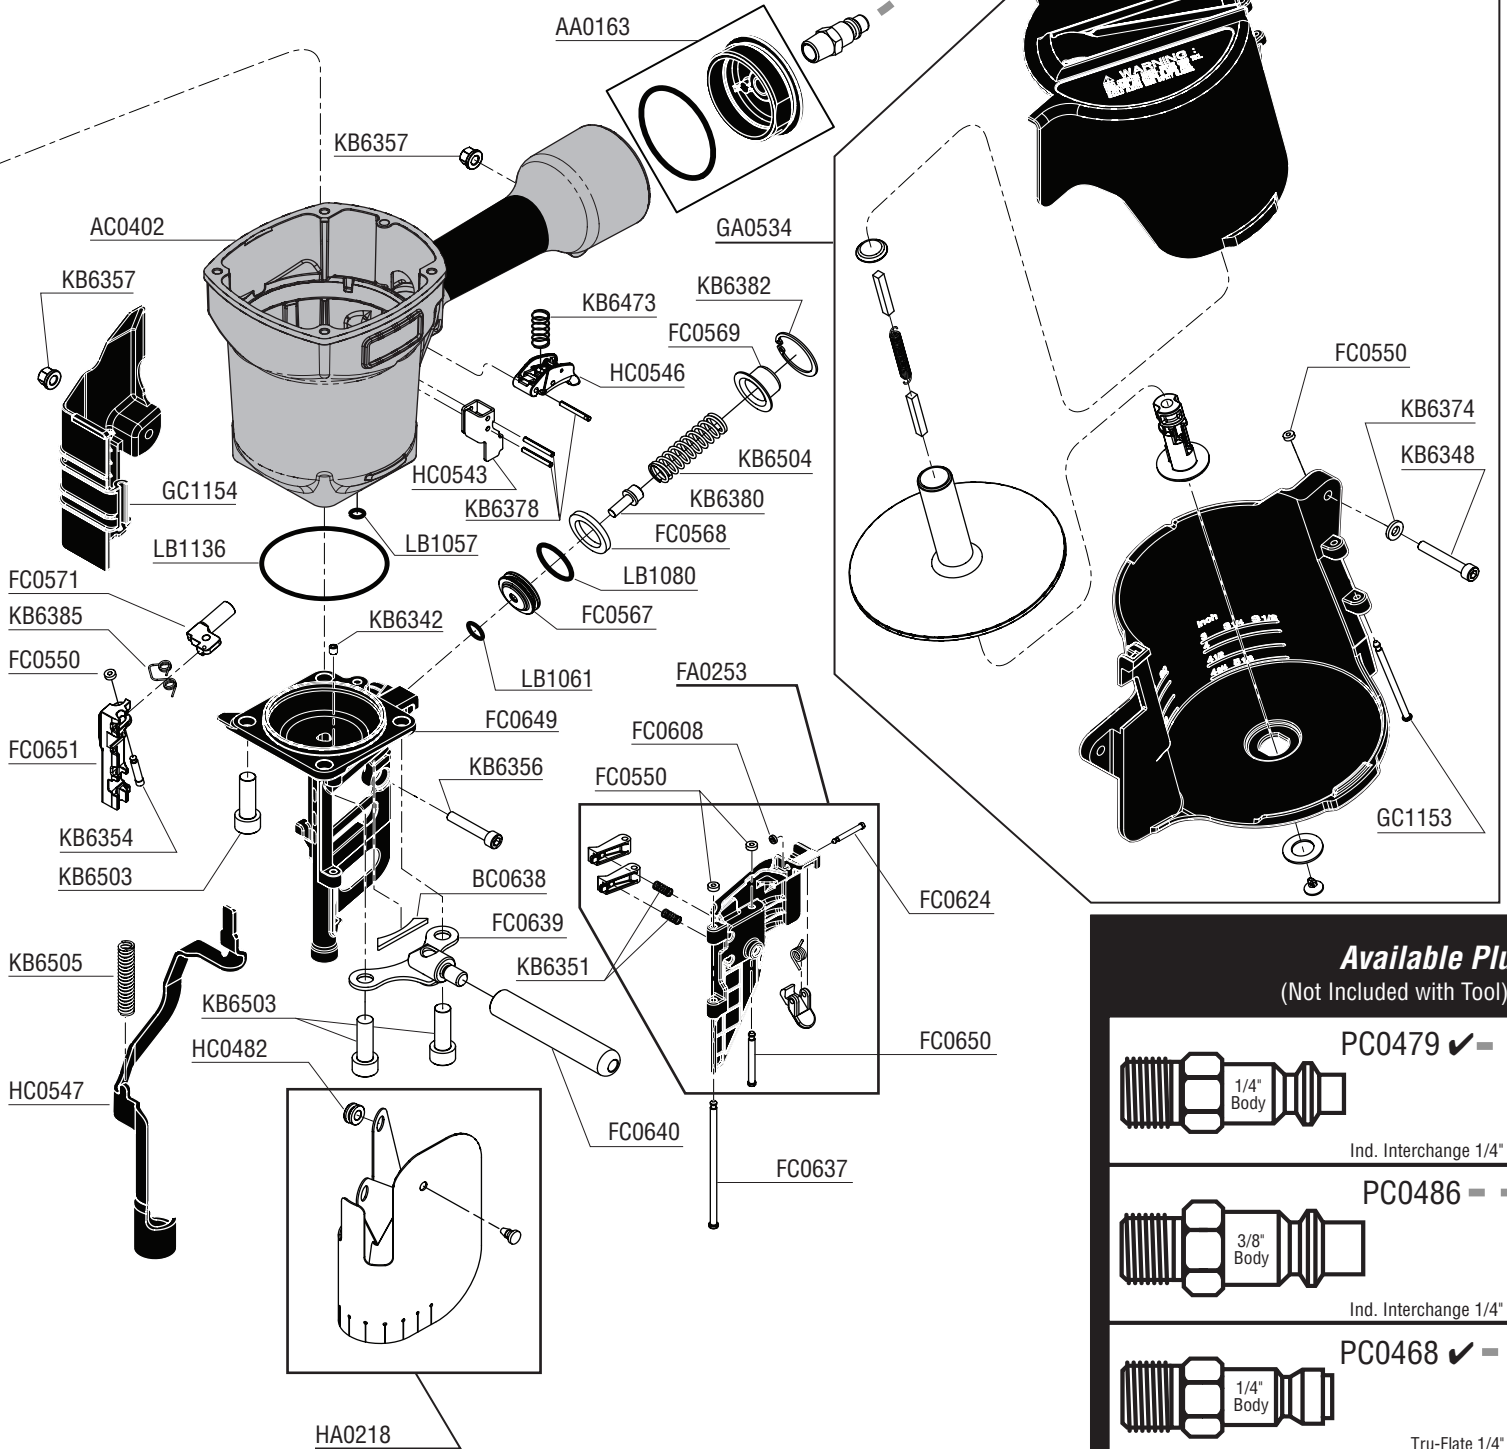

NFG05M Revised April 27, 2009 (Replaces 7/30/08) © 2009 by SENCO Products, Inc. Cincinnati, Ohio 45245 - U.S.A.

Available Plugs (Not Included with Tool)

	PC0479 ✓
	1/4" Body
	Ind. Interchange 1/4"
	PC0486
	3/8" Body
	Ind. Interchange 1/4"
	PC0468 ✓
	1/4" Body
	Tru-Flate 1/4"
	PC0474
	3/8" Body
	Tru-Flate 1/4" NPT

✓ **Recommended Plugs**
Plugs shown smaller than actual size