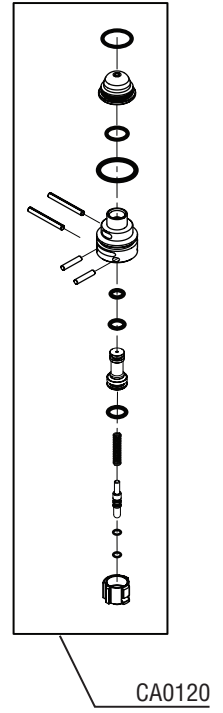

Tool #	Model
5M0001N	RESTRICTIVE
5M2001N	RESTRICTIVE