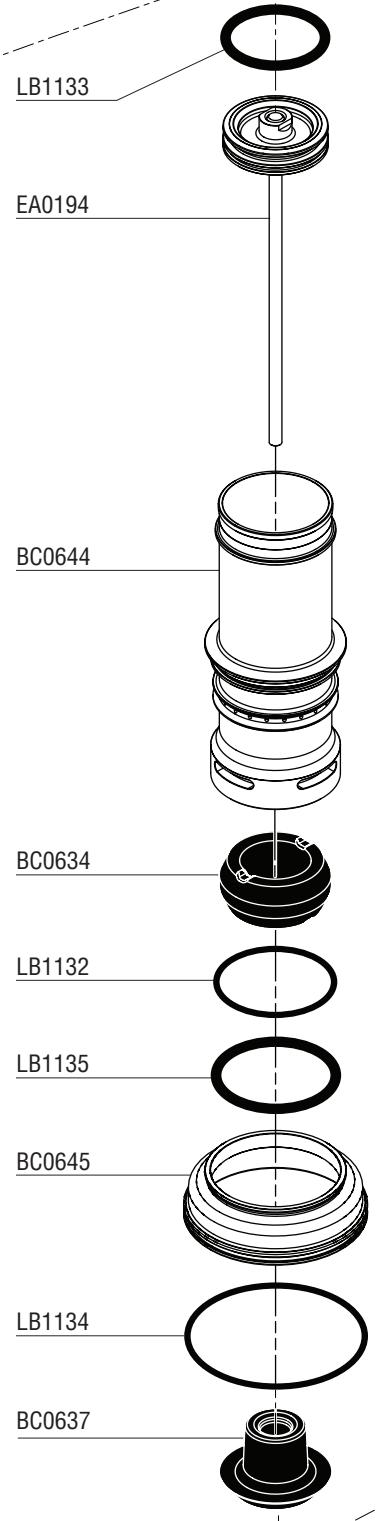

Tool #	Model
5M0001N	RESTRICTIVE
5M2001N	RESTRICTIVE