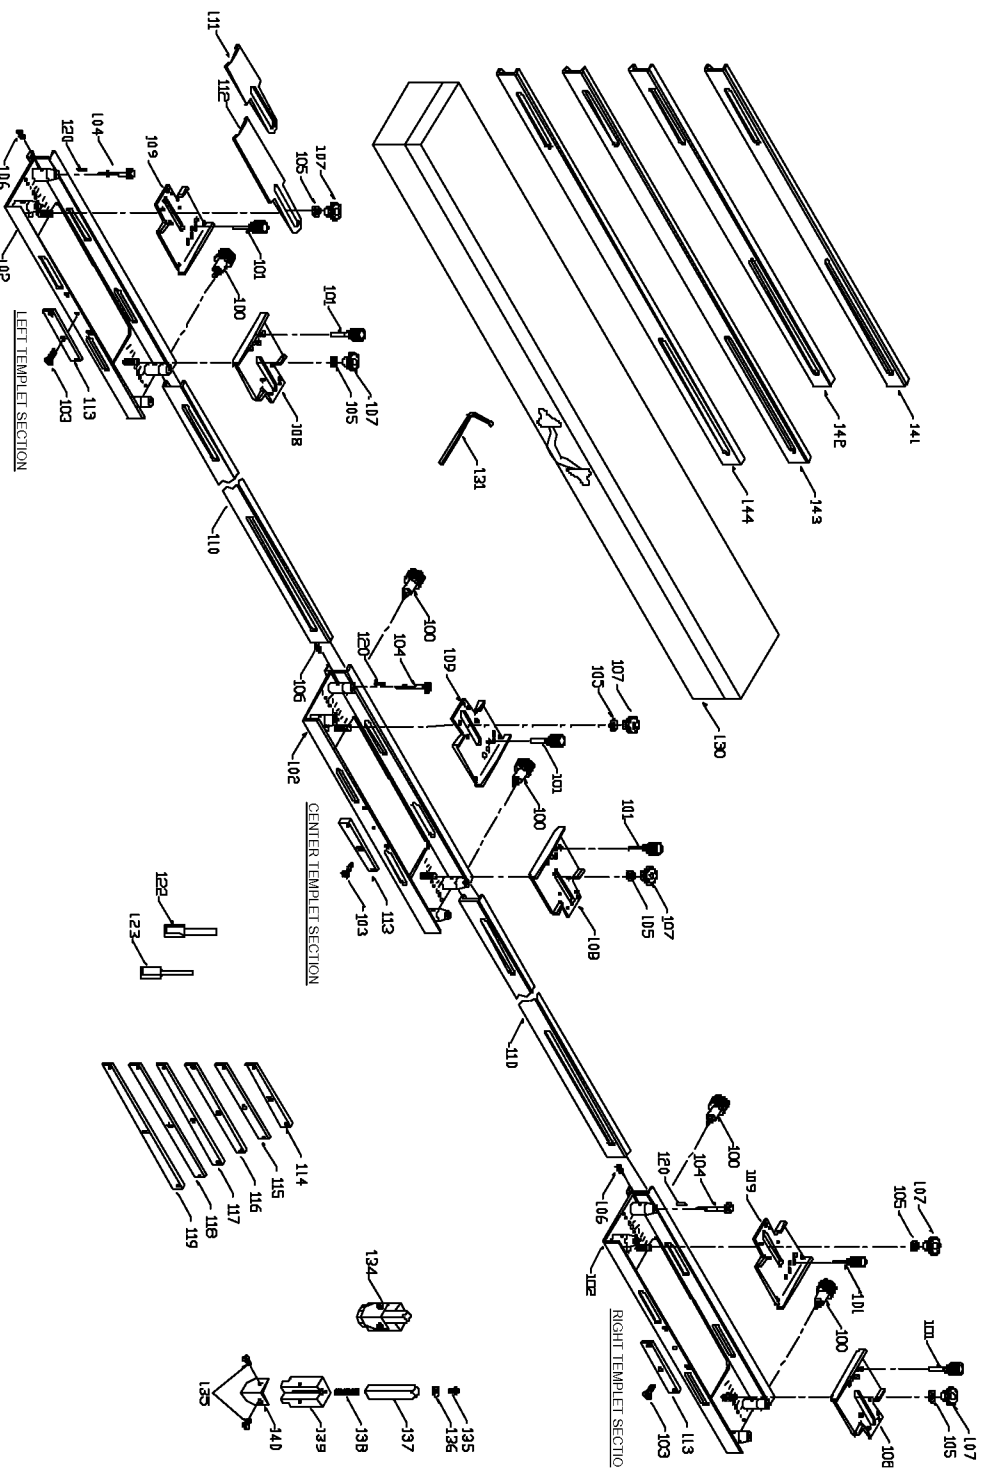

# PORTER-CABLE HINGE BUTT TEMPLET

WARNING: Repairs should only be attempted by trained repairmen. Contact the nearest Porter-Cable Service Center or other competent repair center.

59380  
59381

## Parts List for 59381 Type 1

Item Number	Part Number	Description	Qty Required
100	A07340	THUMB SCREW	6
101	A07344	STOP PIN	8
110	A07338	CHANNEL	2
113	000000-00	No Longer Available	1
114	000000-00	No Longer Available	1
115	000000-00	No Longer Available	1
116	000000-00	No Longer Available	1
117	000000-00	No Longer Available	1
118	000000-00	No Longer Available	1
119	000000-00	No Longer Available	1
135	844107	SCREW	10
141	000000-00	No Longer Available	1
142	000000-00	No Longer Available	1
143	000000-00	No Longer Available	1
144	A16852	CHANNEL	1