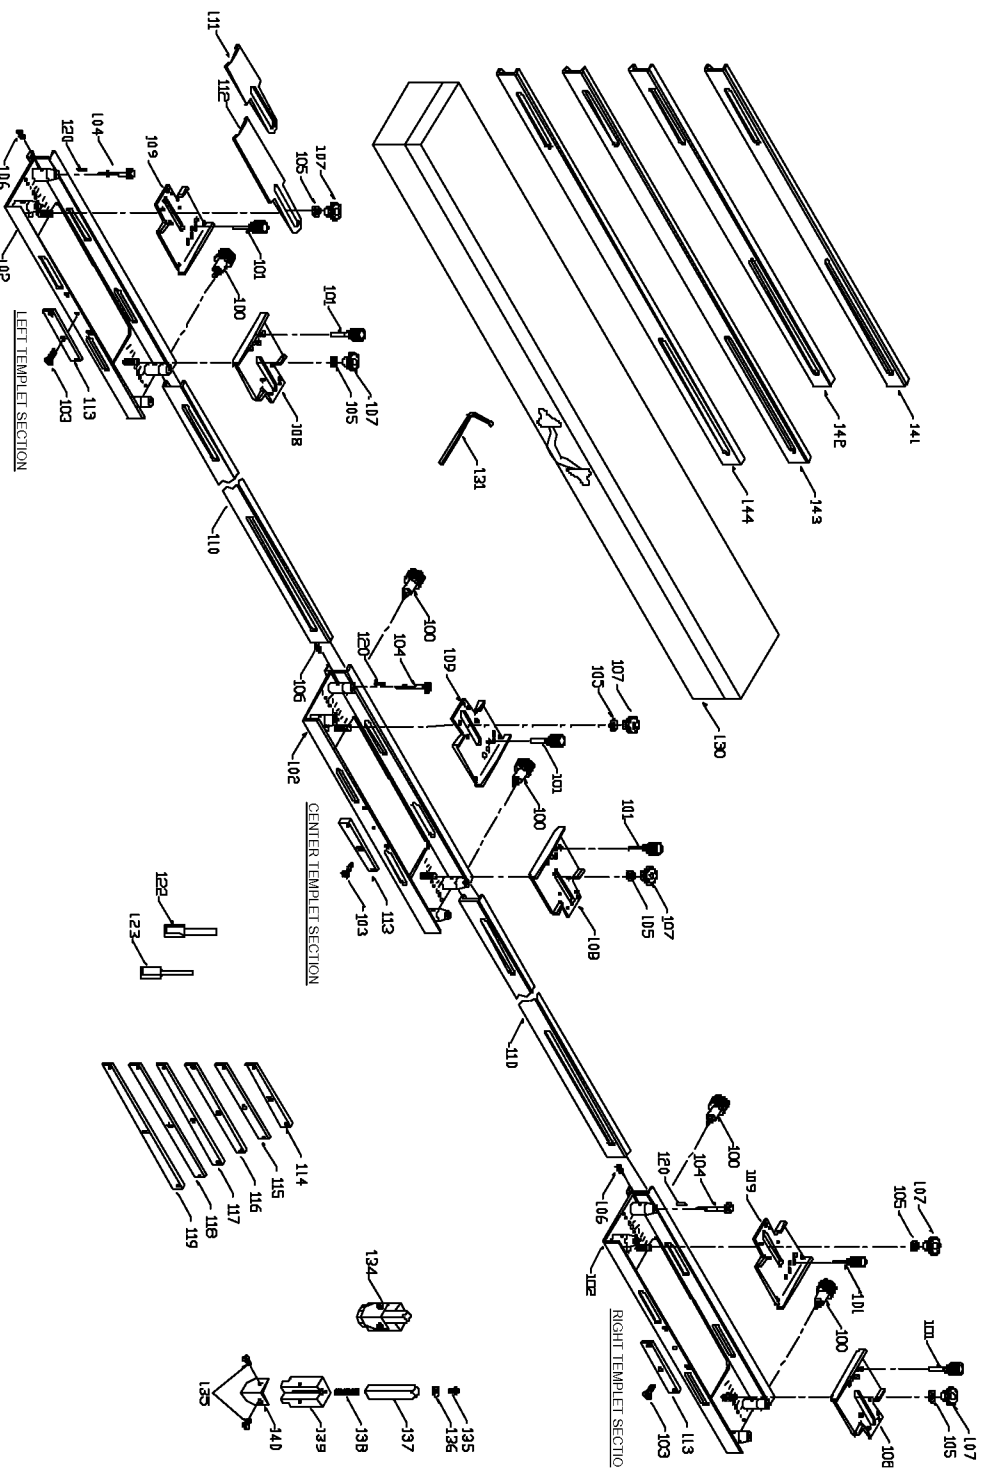

# PORTER-CABLE HINGE BUTT TEMPLET

WARNING: Repairs should only be attempted by trained repairmen. Contact the nearest Porter-Cable Service Center or other competent repair center.

59380  
59381

## Parts List for 59380 Type 1

Item Number	Part Number	Description	Qty Required
100	A07340	THUMB SCREW	10
101	A07344	STOP PIN	10
102	A07325	FRAME ASSY.	1
103	882622	SCREW	10
104	800629	NAIL	1
105	804415	WASHER	10
106	803230	SET SCREW	10
107	857990	NUT	1
108	858524	PLATE	1
109	A07336	SIZE PLATE	1
110	A07338	CHANNEL	1
111	858632	GAGE	1
112	858633	GAGE	1
113	860014	GAUGE, JAMB, 3 IN	1
113	000000-00	No Longer Available	1
114	860018	GAUGE, JAMB, 3.5 IN	1
114	000000-00	No Longer Available	1
115	860012	GAUGE, JAMB, 4 IN	1
115	000000-00	No Longer Available	1
116	860008	GAUGE, JAMB, 4.5 IN	1
116	000000-00	No Longer Available	1
117	860010	GAUGE, JAMB, 5 IN	1
117	000000-00	No Longer Available	1
118	000000-00	No Longer Available	1
119	000000-00	No Longer Available	1
120	A07335	SPRING	10
122	43437PC	HINGE MORTISING	1

## Parts List for 59380 Type 1

Item Number	Part Number	Description	Qty Required
123	000000-00	No Longer Available	1
130	A07320	CARRYING CASE	1
131	804477	WRENCH HEX	1
132	42042	TEMPLET GUIDE	1
133	A07325	FRAME ASSY.	1
134	42234	HINGE BUTT CORNER CH	1
135	844107	SCREW	10
136	800471	WASHER	10
137	891648	CHISEL	1
138	000000-00	No Longer Available	1
139	42234	HINGE BUTT CORNER CH	1
140	000000-00	No Longer Available	1
141	000000-00	No Longer Available	1
142	000000-00	No Longer Available	1
143	000000-00	No Longer Available	1
144	A16852	CHANNEL	1