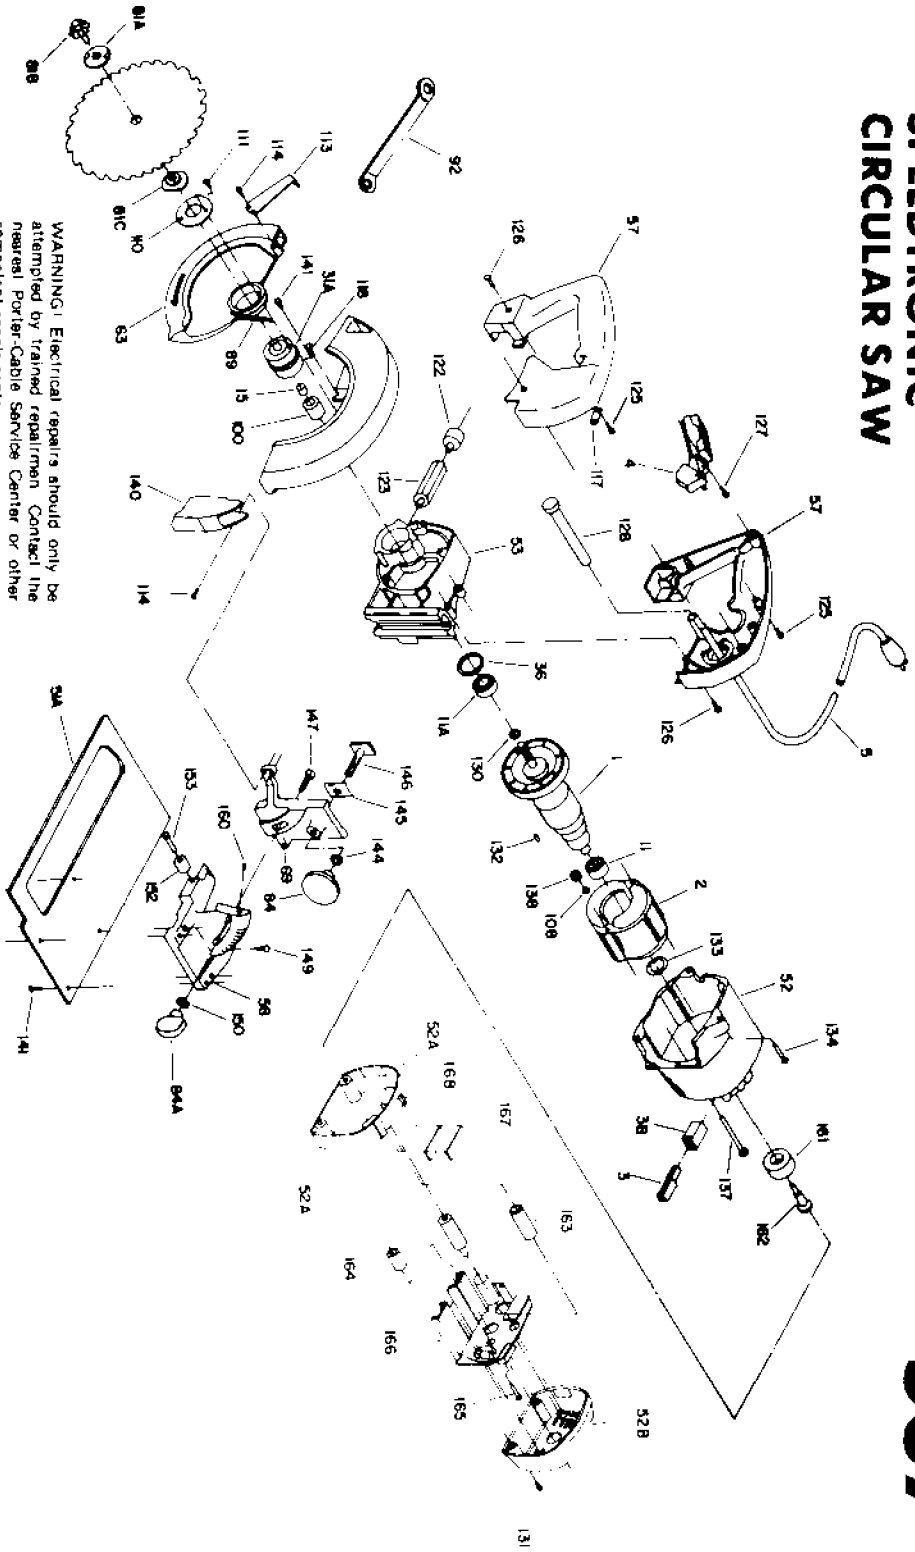

PORTER-CABLE SPEEDTRONIC CIRCULAR SAW

WARNING! Electrical repairs should only be attempted by trained repairmen. Contact the nearest Porter-Cable Service Center or other competent repair center.

587

Parts List for 587 Type 1

Parts List for 587 Type 1

Item Number	Part Number	Description	Qty Required
81	801669	WASHER	10
81	684398	BLADE BOLT	10
81	000000-00	No Longer Available	1
84	803674	KNOB	1
84	685902	KNOB	1
89	000000-00	No Longer Available	10
92	000000-00	No Longer Available	1
100	000000-00	No Longer Available	1
108	000000-00	No Longer Available	10
109	000000-00	No Longer Available	1
110	000000-00	No Longer Available	10
111	858008	SCREW	10
113	847264	LEVER	1
114	882187	SCREW	10
117	861434	CORD CLAMP	1
118	877817	SCREW	10
122	000000-00	No Longer Available	1
123	000000-00	No Longer Available	1
125	859384	SCREW	10
126	688277	SCREW	10
127	859227	SCREW	10
128	901266	STRAIN RELIEVER	1
130	853455	RING	10
131	865643	SCREW	10
132	810425	PLUG	1
133	000000-00	No Longer Available	10
134	000000-00	No Longer Available	10

Parts List for 587 Type 1

Item Number	Part Number	Description	Qty Required
800	801946	LUBE	1
800	801945	TUBE GREASE	1