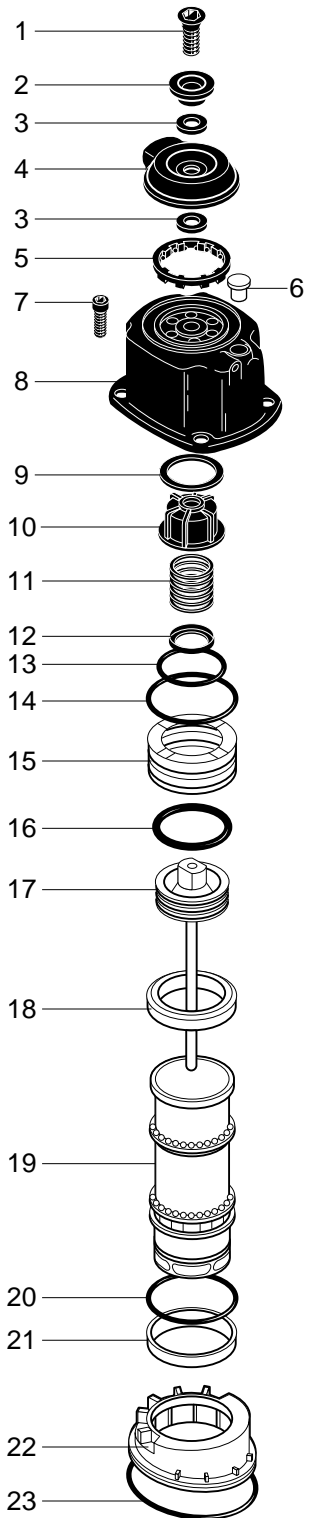

# SCN55S COIL NAILER

Model	
572001	Contact Actuation
572002	Single Sequential Actuation

Part No.	Code
1	AA82409
2	CN33300
3	HH21002
4	CN33259
5	CN33260
6	TA12319
7	BB40202
8	CN34747
9	CN33263
10	CN33262
11	KK23197
12	CN31892
13	HH19142
14	HH19200
15	CN33261
16	HH11220
17	CN34749
18	CN33271
19	CN34752
20	HH12102
21	CN33270
22	CN33272
23	HH14152
24	CN33264
25	CN34746
26	CN34755
27	CN34309
28	CN32390
29	CN32722
30	HH12111
31	CN34753
32	CN35381
33	FF21254
34	CN33277
35	FF21229
36	BB40457
37	EE39138
38	HH11151
39	CN32247
40	HH11138
41	HH11119
42	CN32246
43	HH11209
44	HH11113
45	KK23129
46	CN31347
47	HH11901
48	CN31346
49	FF30161
50	TA10506
51	TA10505
52	FF21220
53	CN33273
113	HH11159
114	CN31885
116	HH11209
117	CN31715
118	CN31716
119	KK23228
120	CN34300
121	CN30276
122	HA0091

1/4" FPT

Available Plugs (Not Included with Tool)	
✓ PC0479	
Ind. Interchange 1/4" MPT	
PC0486	
Ind. Interchange 1/4" MPT	
✓ PC0468	
Tru-Flate 1/4" MPT	
PC0474	
Tru-Flate 1/4" MPT	

✓ Recommended Plugs  
Plugs shown smaller than actual size

**Part No.**

**Code**

7	BB40202
53	CN33273
54	HH11908
55	HH11120
56	CN34761
57	EE39602
58	CN30587
59	KK23460
60	CN33286
61	FF41290
62	KK23282
63	FF21234
64	CN32717
65	KK23459
66	CN33290
67	KK23336
68	FF31154
69	FF31145
70	CN33288
71	CN33287
72	FF21201
73	CN31958
74	FF31265
75	KK23430
76	CN33282
77	CN33281
78	KN10609
79	CN33280
80	KK23429
81	KK23409
82	CN33289
83	CN34757
84	CN33284
85	KK33078
86	FF41263
87	HH11124
88	CN33285
89	HH11143
90	KK23428
91	KK23335
92	CN33294
93	CN31877
94	CN33295
95	JJ22407
115	BB40487

Part No.	Code
37	EE39138
57	EE39602
96	CN34760
97	CN34762
98	CN34759
99	CN31963
100	CN31962
101	CN30601
102	KK13051
103	CN34758
104	CN30602
105	FF41287
106	CC00402
107	CN33291
108	CN31083
109	CN33292
110	CN30707
111	CN33293
112	FF41286