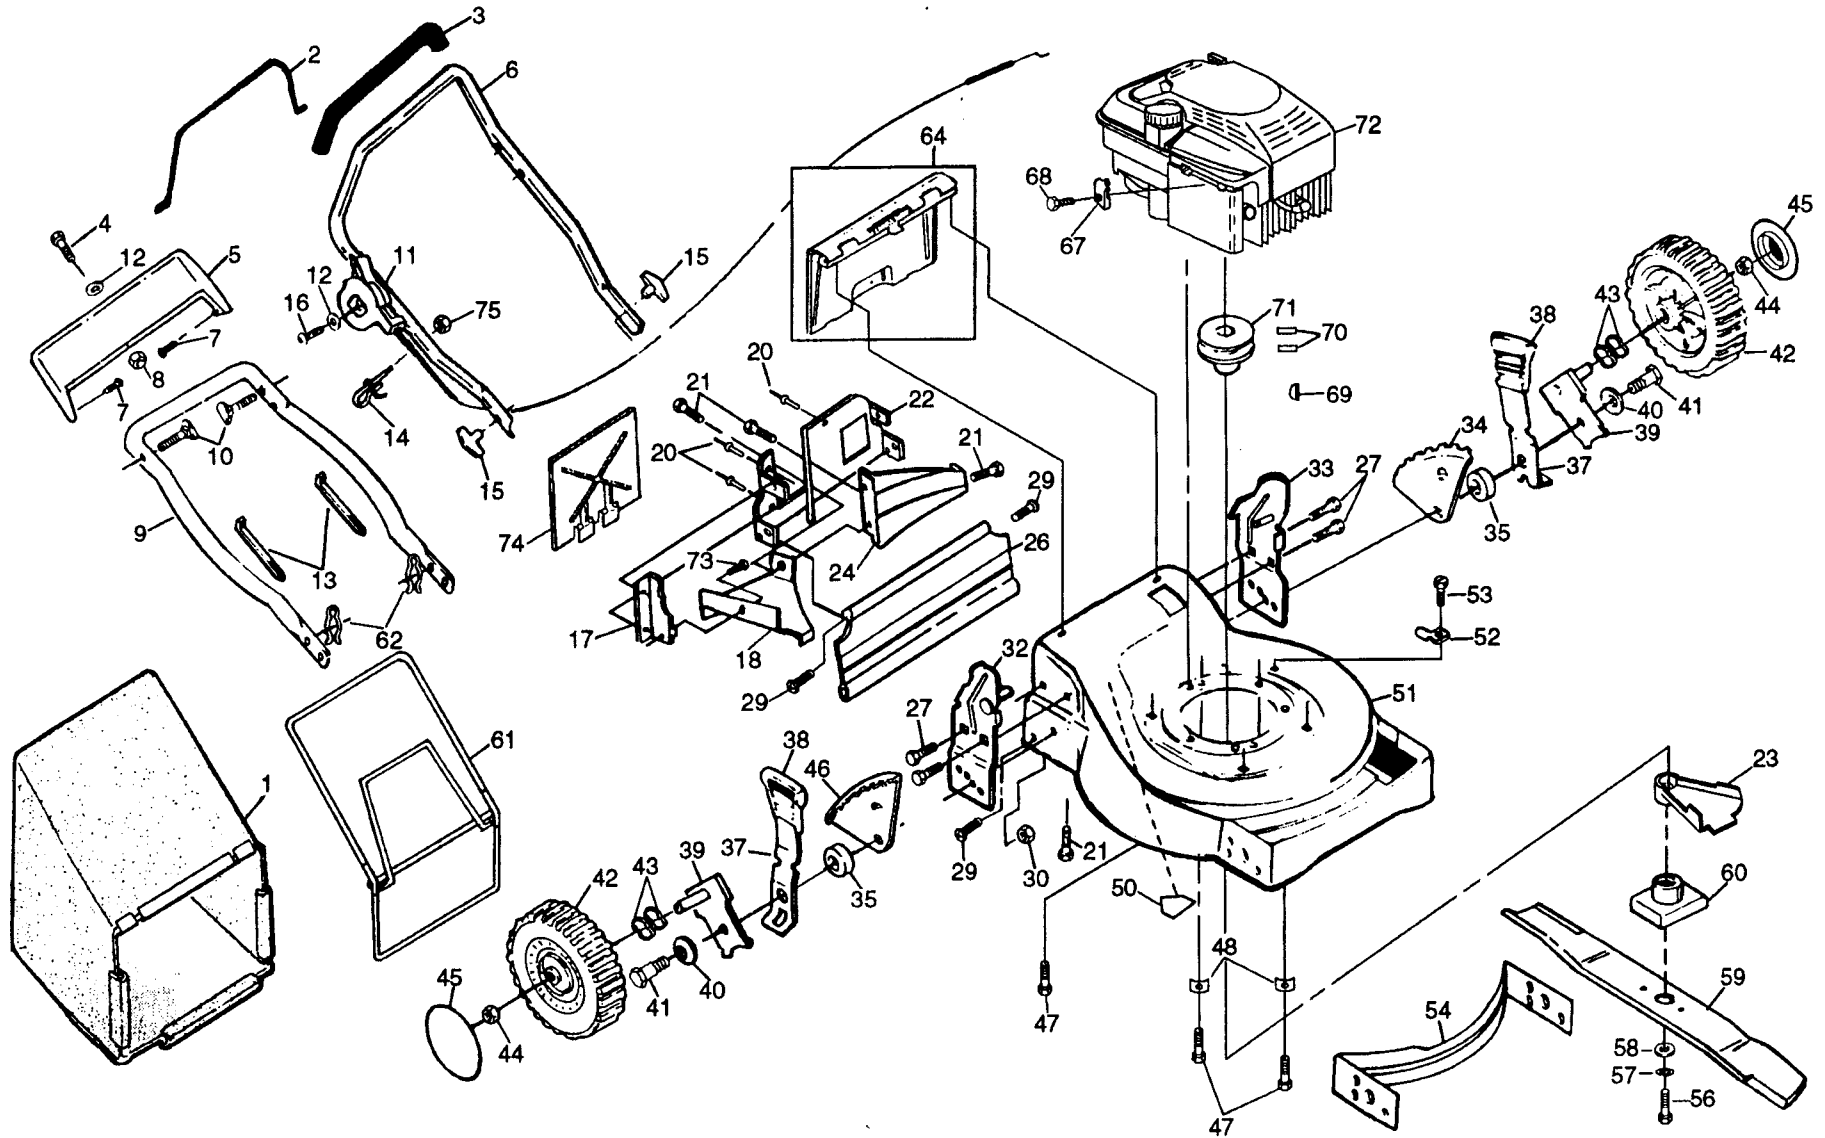

REPAIR PARTS

ROTARY LAWN MOWER - - MODEL NO. 56sfe (H56sfef) PRODUCT NO. 954 07 24-01

26

REPAIR PARTS

ROTARY LAWN MOWER - - MODEL NO. 56sfe (H56sfef) PRODUCT NO. 954 07 24-01

KEY NO.	PART NO.	DESCRIPTION	KEY NO.	PART NO.	DESCRIPTION
1	532800386	Grass Bag Assembly	39	532125061	Axle Arm Assembly
2	532131085	Control Bar	40	532062335	Belleville Washer
3	532850724	Handle Grip	41	532142748	Shoulder Bolt 3/8-16
4	532085436	Hex Washer Head Machine Screw 1/4-20 x 1-1/2	42	532800333	Wheel & Tire Assembly
5	532800547	Trim Plate	43	532057143	Wave Washer
6	532125294	Upper Handle	44	532083923	Nut
7	532036953	Self-tapping Screw #10-24 x 5/8	45	532850845	Hubcap
8	532063601	Locknut 1/4-20	46	532142843	Wheel Adjusting Bracket (RR)
9	532125293	Lower Handle	47	532850998	Thread Rolling Screw 3/8-16 x 1
10	532131959	Handle Bolt	48	532125078	Engine Washer
11	532700417	Throttle Control	50	532107339	Danger Decal
12	532085723	Washer	51	532149097	Lawn Mower Housing (Includes Key No. 50)
13	532066426	Wire Tie	52	532087930	Guide Clip (Housing)
14	532132001	Rope Guide	53	532750097	Hex Washer Head Screw #10-24 x 1/2
15	532136376	Handle Knob	54	532125345	Front Baffle
16	532701650	Round Head Screw 1/4-20 x 2-3/4	56	532851084	Hex Head Screw 3/8-24 x 1-3/8 Gr. 8
17	532138860	Side Baffle	57	532850263	Helical Lockwasher 3/8
18	532125376	Discharge Baffle	58	532851074	Hardened Washer
20	532128415	Rivet	59	532141114	22" Blade
21	532054583	Hex Tapping Screw 1/4-20 x 1/2	60	532851514	Blade Adapter
22	532142194	Back Plate	61	532088614	Catcher Frame Assembly
23	532134612	Debris Shield	62	532051793	Hairpin Cotter
24	532125348	Rear Baffle	64	532147612	Rear Door Assembly
26	532140540	Rear Skirt	67	532213146	* Cable Clamp
27	532055187	Thread Cutting Screw 5/16-18 x 3/4	68	532083816	Thread Rolling Screw #10-32 x 5/8
29	532088652	Hinge Screw	69	532087677	Hi-Pro Key
30	532751592	Locknut	70	532059708	Set Screw 1/4-20 x 5/16
32	532142007	Handle Bracket Assembly (Right)	71	532084596	Engine Pulley
33	532142008	Handle Bracket Assembly (Left)	72	-----	* Engine - Briggs & Stratton - Model No. 128807
34	532142842	Wheel Adjusting Bracket (LR)	73	532086344	Screw
35	532084920	Spacer	74	532125368	Mulcher Plate
37	532125066	Selector Spring	75	873510400	Keps Locknut
38	532701037	Selector Knob	--	532149955	Owner's Manual (English/French)
			--	532850788	Decal (Trim Plate)