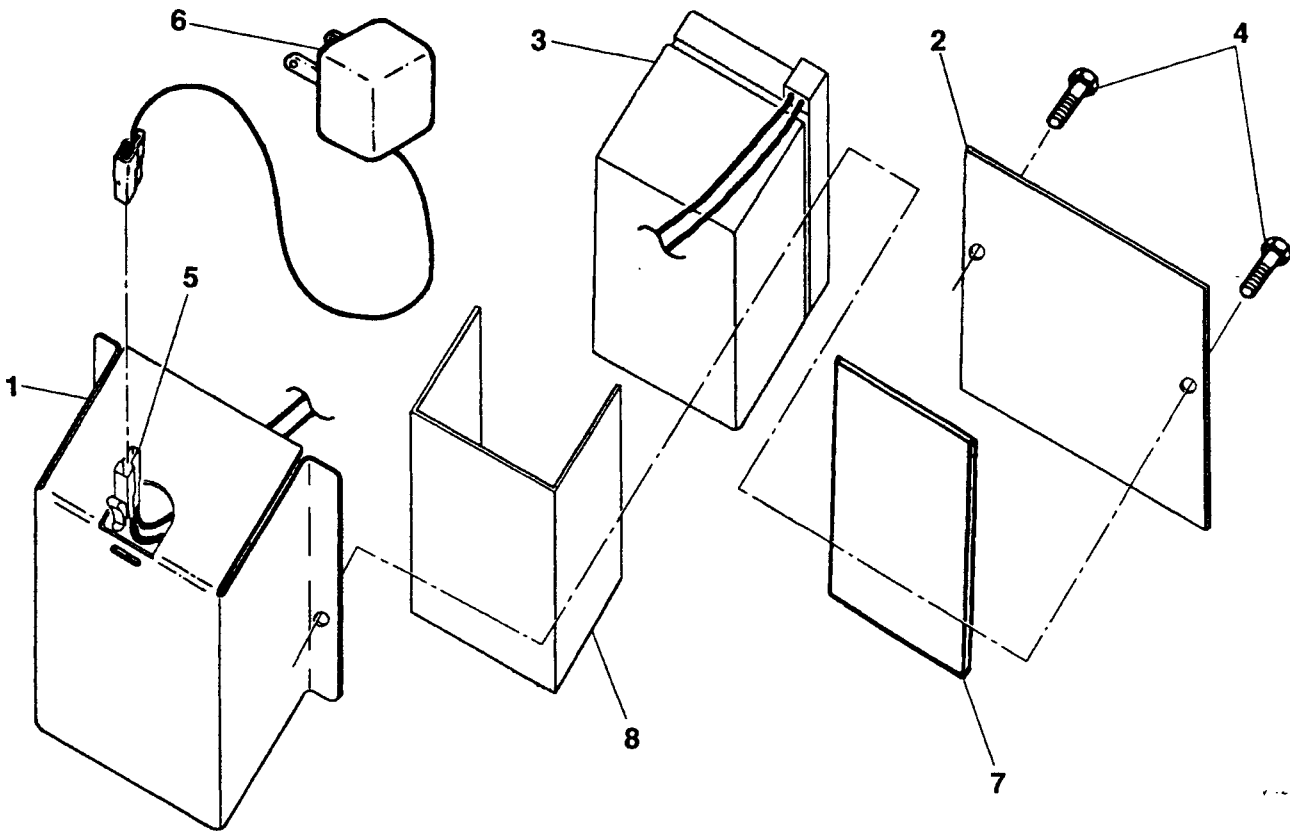

REPAIR PARTS

ROTARY LAWN MOWER - - MODEL NO. 56sfe (H56sfef) PRODUCT NO. 954 07 24-01

BATTERY

KEY NO.	PART NO.	DESCRIPTION
1	532125286	Battery Bracket
2	532125287	Battery Cover
3	532750909	Battery Kit (Includes Key Nos. 5 & 7)
4	532750097	Hex Washer Head Screw #10-24 x 1/2
5	532086353	Connector Mounting Clip
6	532111549	Battery Charger
7	532086649	Battery Pad
8	532134861	Battery Wrap