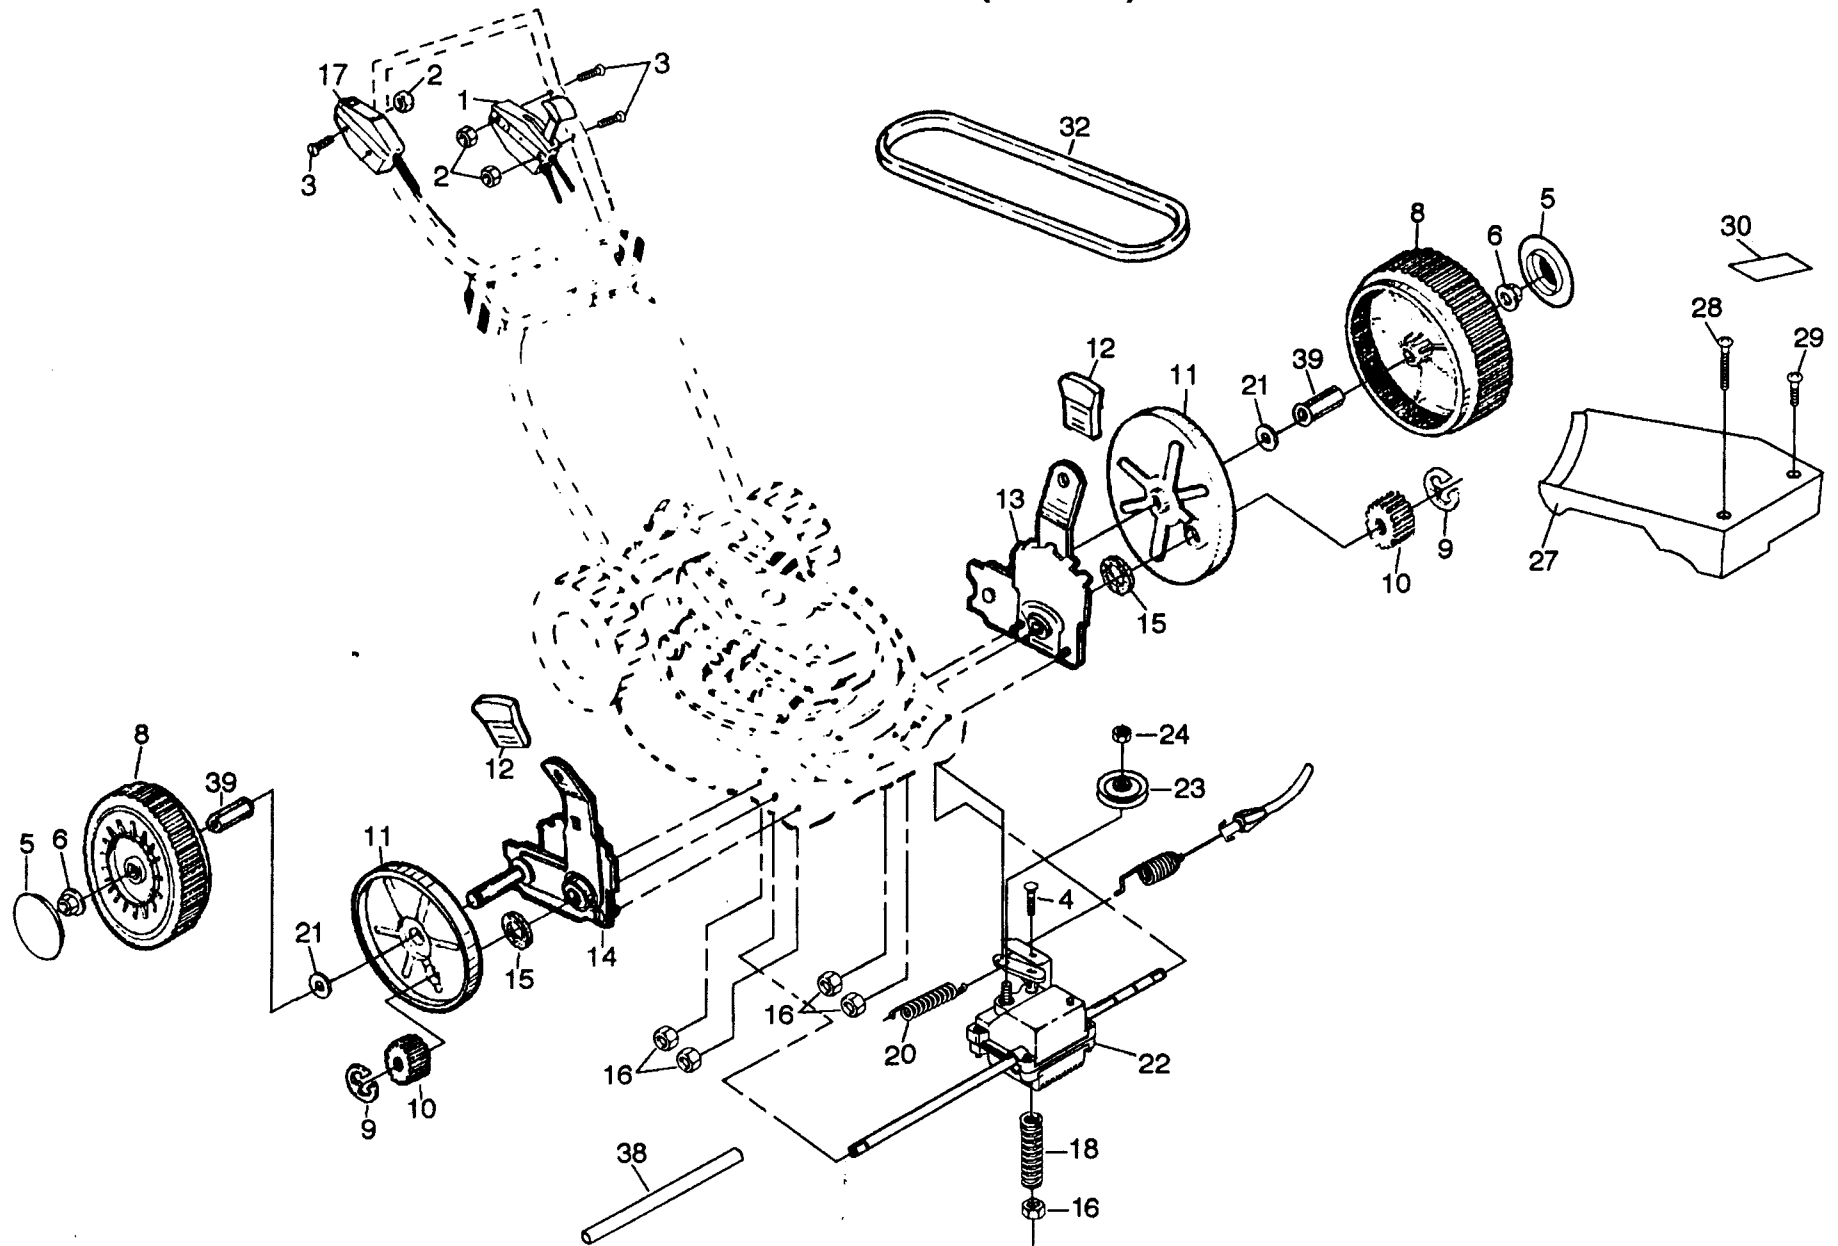

# REPAIR PARTS

ROTARY LAWN MOWER - - MODEL NO. 56sfe (H56sfef) PRODUCT NO. 954 07 24-01

KEY NO.	PART NO.	DESCRIPTION
1	532700616	Drive Control
2	532063601	Locknut #10-24
3	532144929	Hex Washer Head Screw 1/4-20 x 2.12
4	532700875	Carriage Bolt 1/4-20 x 2
5	532850845	Hubcap
6	532145212	Flange Locknut
8	532700953	Wheel & Tire Assembly
9	812000058	E-ring
10	532137054	Pinion
11	532088080	Dust Cover
12	532701037	Selector Knob
13	532149957	Wheel Adjuster Assembly (Left)
14	532149956	Wheel Adjuster Assembly (Right)
15	532088118	Felt Washer
16	532063601	Locknut

KEY NO.	PART NO.	DESCRIPTION
17	532148306	Engine Zone Control Cable
18	532137090	Spring
20	532075192	Spring
21	532067725	Washer
22	532702511	Gear Case Assembly
23	532137052	Drive Pulley
24	532132010	Locknut
27	532700479	Drive Cover
28	532087866	Pan Head Machine Screw #10-24 x 2-3/4
29	532136797	Pan Head Machine Screw #10-24 x 1-3/4
30	532142072	Drive Cover Decal
32	532137078	V-Belt
38	532086012	Drive Shaft Cover
39	532086960	Wheel Bushing