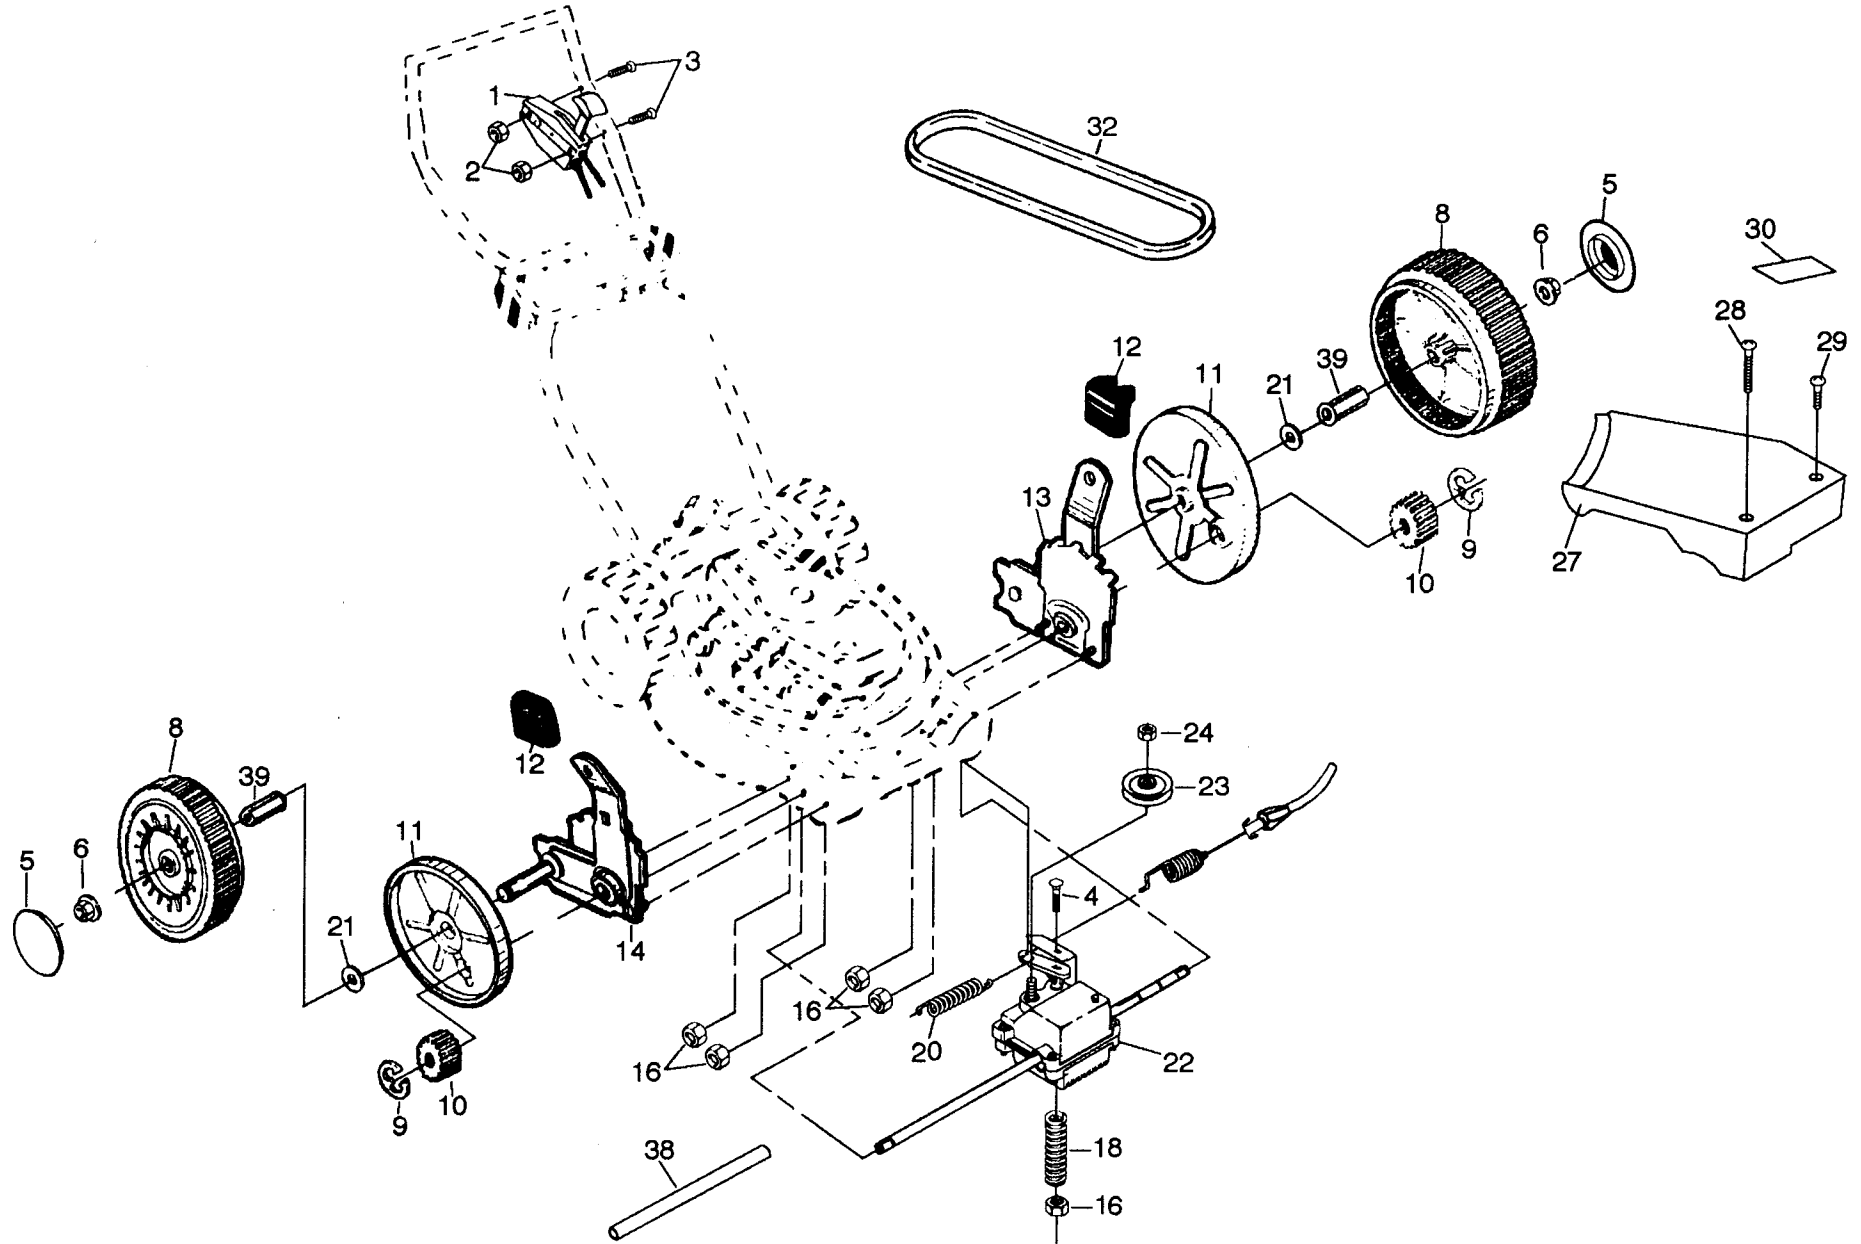

17

* These parts must be purchased through an authorized Briggs & Stratton dealer.

REPAIR PARTS

ROTARY LAWN MOWER - - MODEL NO. 56sf (H56SFH)

REPAIR PARTS

ROTARY LAWN MOWER - - MODEL NO. 56sf (H56SFH)

KEY NO.	PART NO.	DESCRIPTION
1	532142103	Drive Control
2	532063601	Locknut #10-24
3	532144929	Hex Washer Head Screw 1/4-20 x 2.12
4	532700875	Carriage Bolt 1/4-20 x 2
5	532850845	Hubcap
6	532145212	Nut
8	532700953	Wheel & Tire Assembly
9	812000058	E-ring
10	532137054	Pinion
11	532088080	Dust Cover
12	532701037	Selector Knob
13	532151009	Wheel Adjuster Assembly (Left)
14	532151010	Wheel Adjuster Assembly (Right)
16	532063601	Locknut
18	532137090	Spring
20	532075192	Spring

KEY NO.	PART NO.	DESCRIPTION
21	532067725	Washer
22	532702511	Gear Case Assembly
23	532137052	Drive Pulley
24	532132010	Locknut
27	532700479	Drive Cover
28	532146072	Pan Head Machine Screw #10-24 x 2-3/4
29	532149746	Pan Head Machine Screw #10-24 x 1-3/4
30	532131841	Drive Cover Decal
32	532137078	V-Belt
38	532086012	Drive Shaft Cover
39	532086960	Wheel Bushing
--	532750320	Decal RH (Height Adjuster)
--	532750319	Decal LH (Height Adjuster)