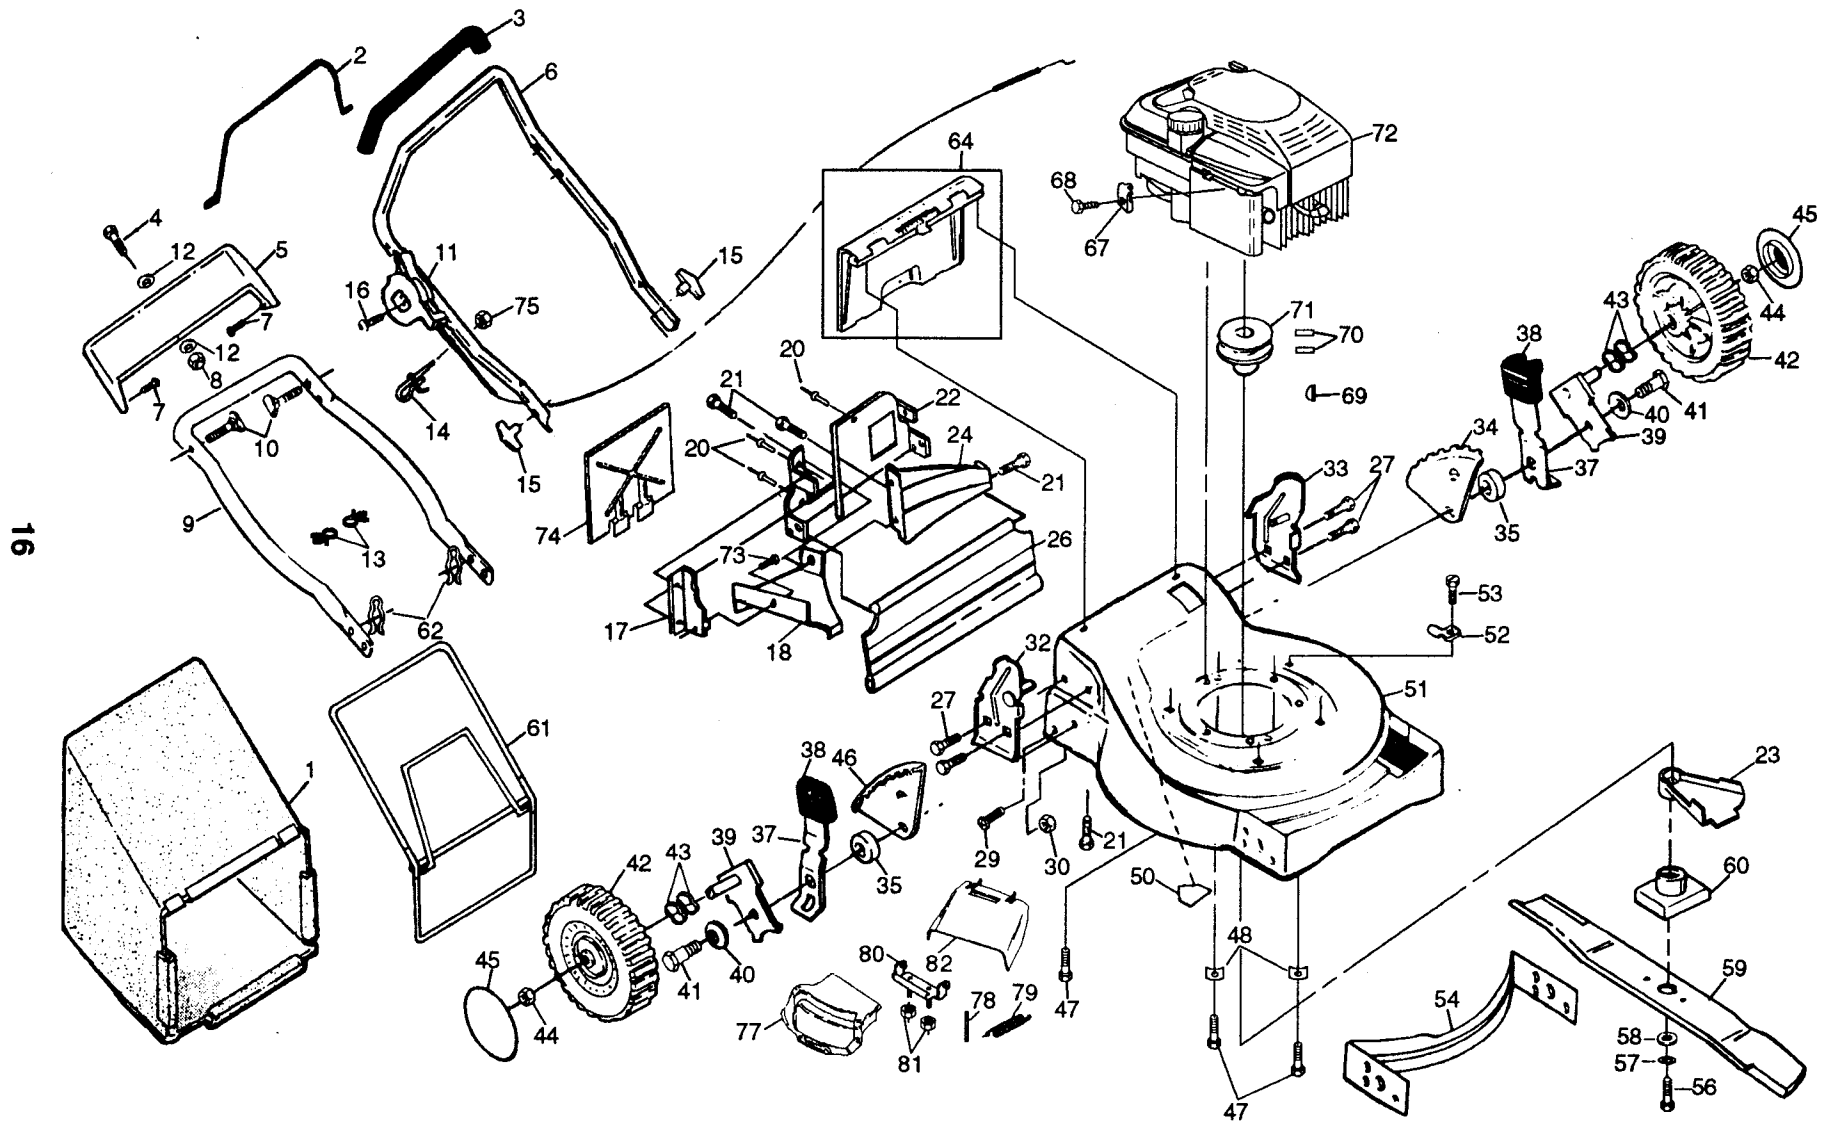

REPAIR PARTS

ROTARY LAWN MOWER - - MODEL NO. 56sf (H56SFH)

16

REPAIR PARTS

ROTARY LAWN MOWER - - MODEL NO. 56sf (H56SFH)

KEY NO.	PART NO.	DESCRIPTION	KEY NO.	PART NO.	DESCRIPTION
1	532800386	Grass Bag Assembly	42	532800333	Wheel & Tire Assembly
2	532131094	Control Bar	43	532057143	Wave Washer
3	532850724	Handle Grip	44	532083923	Nut
4	532085436	Hex Washer Head Machine Screw 1/4-20 x 1-1/2	45	532850845	Hubcap
5	532800547	Trim Plate	46	532142843	Wheel Adjusting Bracket (RR)
6	532132128	Upper Handle	47	532150406	Thread Rolling Screw 3/8-16 x 1
7	532036953	Self-tapping Screw #10-24 x 5/8	48	532125078	Engine Washer
8	532063601	Locknut 1/4-20	50	532107339	Danger Decal
9	532153028	Lower Handle	51	532151008	Lawn Mower Housing (Includes Key No. 50)
10	532131959	Handle Bolt	52	532087930	Guide Clip (Housing)
11	532700417	Throttle Control	53	532750097	Hex Washer Head Screw #10-24 x 1/2
12	532085723	Washer	54	532125345	Front Baffle
13	532151517	Caple Clips	56	532851084	Hex Head Screw 3/8-24 x 1-3/8 Gr. 8
14	532132001	Rope Guide	57	532850263	Helical Lockwasher 3/8
15	532136376	Handle Knob	58	532851074	Hardened Washer
16	532059935	Round Head Screw 1/4-20 x 2-3/4	59	532141114	22" Blade
17	532138860	Side Baffle	60	532851514	Blade Adapter
18	532125376	Discharge Baffle	61	532088614	Catcher Frame Assembly
20	532128415	Rivet	62	532051793	Hairpin Cotter
21	532054583	Hex Tapping Screw 1/4-20 x 1/2	64	532147612	Rear Door Assembly
22	532139734	Back Plate	67	532213146	* Cable Clamp
23	532134612	Debris Shield	68	532083816	Thread Rolling Screw #10-32 x 5/8
24	532125348	Rear Baffle	69	532087677	Hi-Pro Key
26	532140540	Rear Skirt	70	532059708	Set Screw 1/4-20 x 5/16
27	532150078	Thread Cutting Screw 5/16-18 x 3/4	71	532084596	Engine Pulley
29	532088652	Hinge Screw	72	-----	* Engine - Briggs & Stratton - Model No. 128802
30	532751592	Locknut	73	532150050	Screw
32	532153404	Handle Bracket Assembly (Right)	74	532125368	Mulcher Plate
33	532153405	Handle Bracket Assembly (Left)	75	873510400	Keps Locknut
34	532142842	Wheel Adjusting Bracket (LR)	77	532150654	Mulcher Door
35	532146630	Spacer	78	532147286	Hinge Rod
37	532125066	Selector Spring	79	532152186	Hinge Spring
38	532701037	Selector Knob	80	532147775	Hinge Bracket
39	532151254	Axle Arm Assembly	81	532063601	Nut
40	532062335	Belleville Washer	82	532150653	Clip-on Discharge Guard
41	532142748	Shoulder Bolt 3/8-16	--	532152905	Owner's Manual (English/French)
			--	532150321	Decal (Trim Plate)
			--	532150992	Decal (Combi-cut)

17

* These parts must be purchased through an authorized Briggs & Stratton dealer.