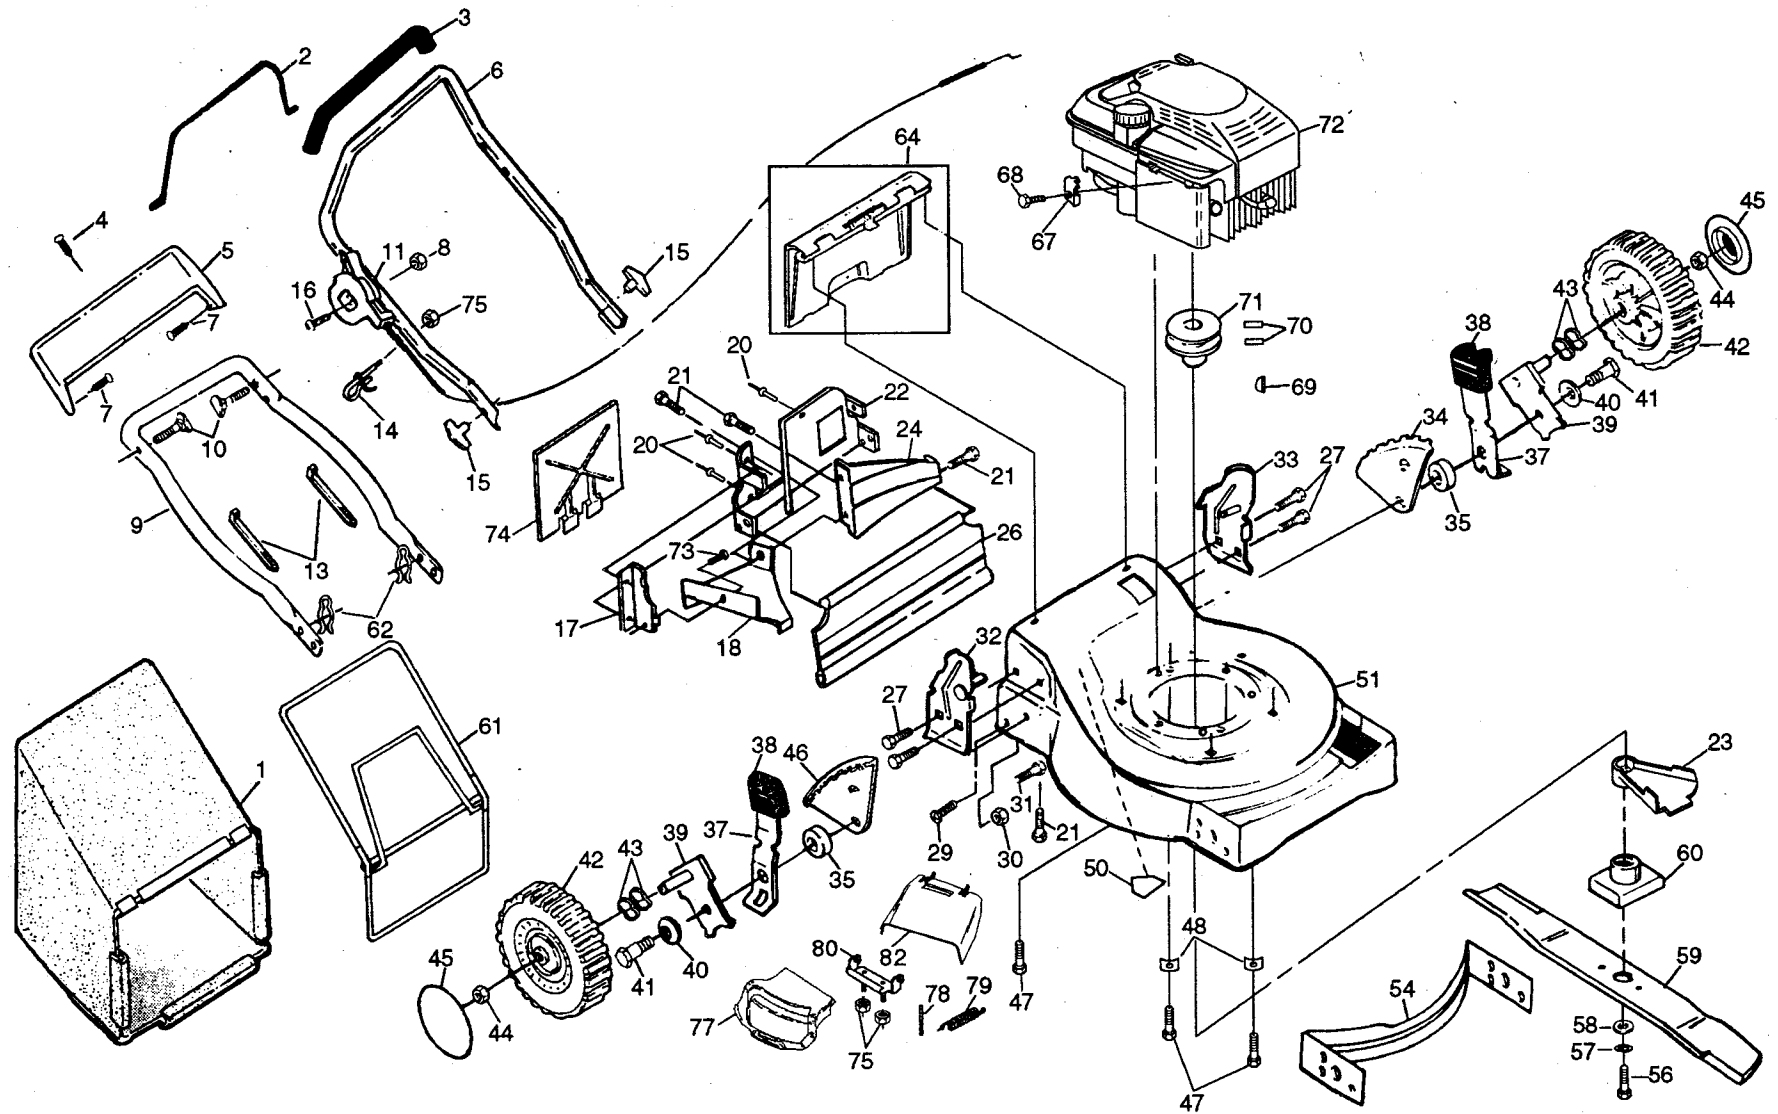

REPAIR PARTS

ROTARY LAWN MOWER - - MODEL NO. 56sf (954140035A)

REPAIR PARTS

ROTARY LAWN MOWER - - MODEL NO. 56sf (954140035A)

KEY NO.	PART NO.	DESCRIPTION	KEY NO.	PART NO.	DESCRIPTION
1	532800386	Grass Bag Assembly	42	532750550	Wheel & Tire Assembly
2	532131094	Control Bar	43	532057143	Wave Washer
3	532850724	Handle Grip	44	532083923	Nut
5	532800547	Trim Plate	45	532157008	Hubcap
6	532125294x	Upper Handle	46	532142843	Wheel Adjusting Bracket (RR)
7	532701477	Push-in Fastener	47	532150406	Thread Rolling Screw 3/8-16 x 1
8	532063601	Locknut 1/4-20	48	532125078	Engine Washer
9	532157082	Lower Handle	50	532107339	Danger Decal
10	532131959	Handle Bolt	51	532151008	Lawn Mower Housing (Includes Key No. 50)
11	532700417	Throttle Control	54	532125345	Front Baffle
13	532151517	Wire Tie	56	532851084	Hex Head Screw 3/8-24 x 1-3/8 Gr. 8
14	532132001	Rope Guide	57	532850263	Helical Lockwasher 3/8
15	532136376	Handle Knob	58	532851074	Hardened Washer
16	532059935	Round Head Screw 1/4-20 x 2-3/4	59	532141114	22" Blade
17	532138860	Side Baffle	60	532851514	Blade Adapter
18	532125376	Discharge Baffle	61	532088614	Catcher Frame Assembly
20	532128415	Rivet	62	532051793	Hairpin Cotter
21	532054583	Hex Tapping Screw 1/4-20 x 1/2	64	532151023	Rear Door Assembly
22	532139734	Back Plate	67	532213146	* Cable Clamp
23	532134612	Debris Shield	68	532083816	Thread Rolling Screw #10-32 x 5/8
24	532125348	Rear Baffle	69	532087677	Hi-Pro Key
26	532140540	Rear Skirt	70	532059708	Set Screw 1/4-20 x 5/16
27	532150078	Thread Cutting Screw 5/16-18 x 3/4	71	532084596	Engine Pulley
29	532088652	Hinge Screw	72	-----	* Engine - Briggs Model No. 128802
30	532751592	Locknut	73	532150050	Screw
32	532153029	Handle Bracket Assembly (Right)	74	532125368	Mulcher Plate
33	532153030	Handle Bracket Assembly (Left)	75	532063601	Nylon Locknut
34	532142842	Wheel Adjusting Bracket (LR)	77	532150654	Mulcher Door
35	532146630	Spacer	78	532147286	Hinge Rod
37	532125066	Selector Spring	79	532152186	Hinge Spring
38	532701037	Selector Knob	80	532147775	Hinge Bracket
39	532151254	Axle Arm Assembly	82	532150653	Clip-on Discharge Guard
40	532062335	Belleville Washer	--	532157012	Owner's Manual (English/French)
41	532142748	Shoulder Bolt 3/8-16	--	532150321	Decal (Trim Plate)

* These parts must be purchased through an authorized Briggs & Stratton dealer.