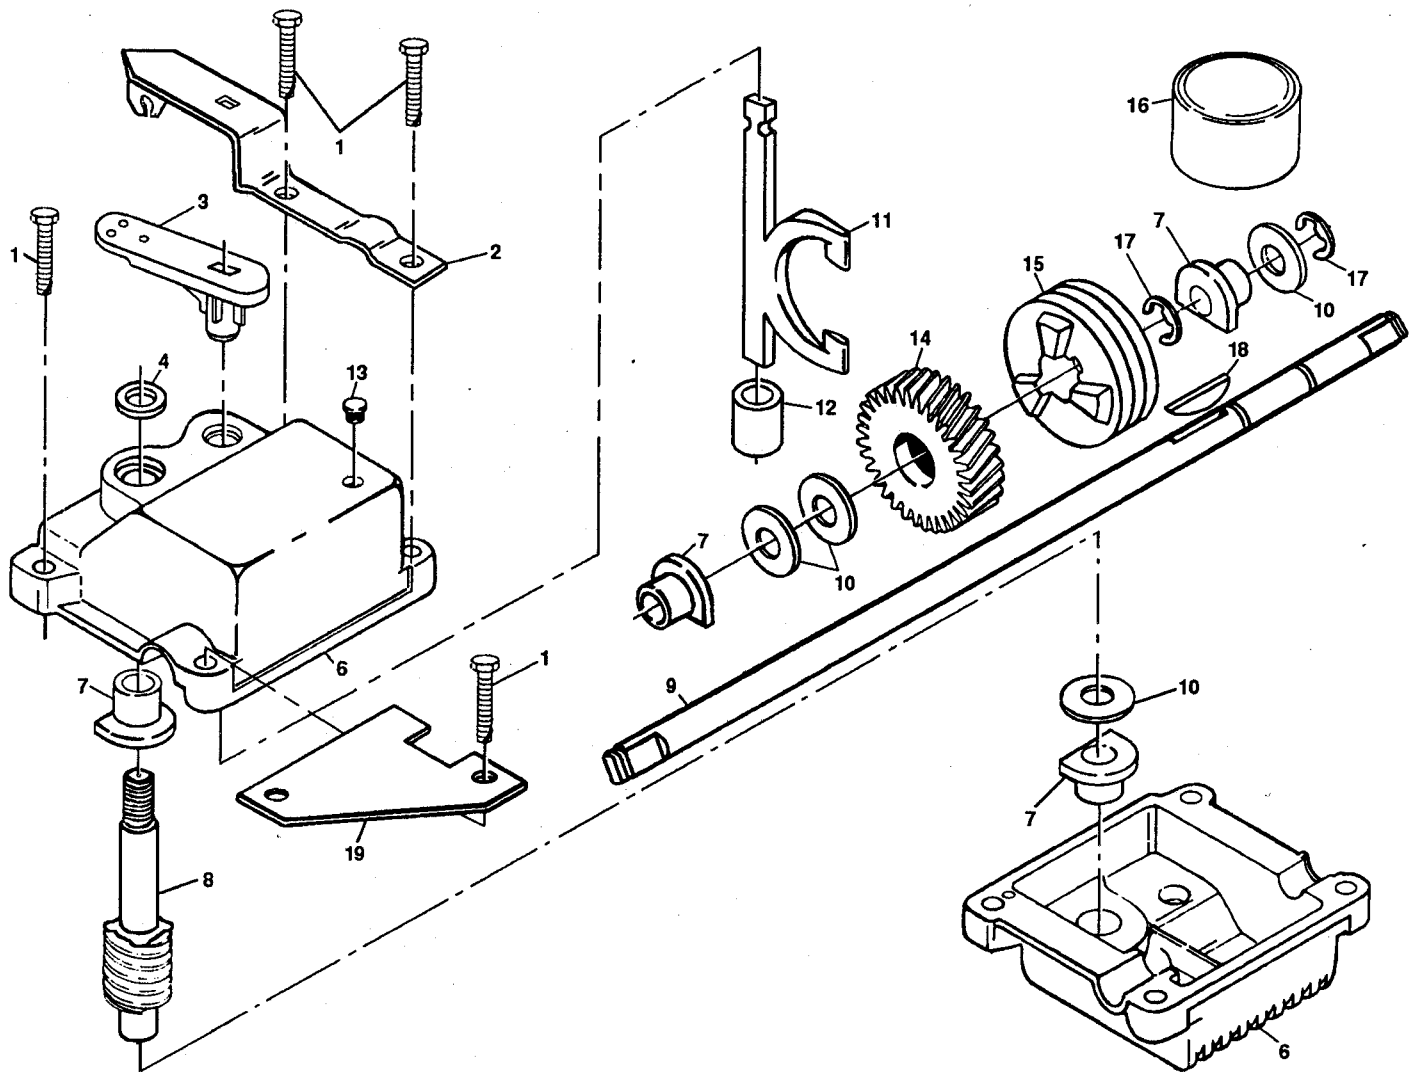

# REPAIR PARTS

GEAR CASE ASSEMBLY PART NUMBER - 532702511

KEY NO.	PART NO.	DESCRIPTION
1	817490416	Tapping Screw 1/4-20 x 1-1/4
2	532140269	Engagement Bracket
3	532137053	Shifter
4	532057072	Seal
5	532048373	Gear Case Halves Kit (Includes Key Nos. 4, 5, and 7)
6	532077881	Bearing
7	532137051	Worm Shaft
8	532137074	Drive Shaft (532702511)
9	532057079	Hardened Washer
10	532131484	Clutch Yoke

KEY NO.	PART NO.	DESCRIPTION
11	532700343	Bushing
12	532086447	Plug
13	532137050	Helical Gear
14	532750436	Clutch Jaw
15	532750369	Grease
16	812000003	E-Ring
17	532850848	Hi-Pro Key
18	532125441	Spring Bracket

## ROTARY LAWN MOWER - - MODEL NO. 56sf (954140035A)

KEY NO.	PART NO.	DESCRIPTION
1	532142103	Drive Control
2	532063601	Locknut #10-24
3	532144929	Hex Washer Head Screw 1/4-20 x 2.12
4	532150495	Spring Retainer
5	532157008	Hubcap
6	532145212	Nut
8	532088558	Wheel & Tire Assembly
9	812000058	E-ring
10	532137054	Pinion
11	532088080	Dust Cover
12	532701037	Selector Knob
13	532151009	Wheel Adjuster Assembly (Left)
14	532151010	Wheel Adjuster Assembly (Right)
16	532063601	Locknut

KEY NO.	PART NO.	DESCRIPTION
18	532137090	Spring
20	532075192	Spring
21	532067725	Washer
22	532702511	Gear Case Assembly
23	532137052	Drive Pulley
24	532132010	Locknut
27	532700479	Drive Cover
28	532146072	Pan Head Machine Screw #10-24 x 2-3/4
29	532149746	Pan Head Machine Screw #10-24 x 1-3/4
30	532131841	Drive Cover Decal
32	532146527	V-Belt
38	532086012	Drive Shaft Cover
--	532750320	Decal RH (Height Adjuster)
--	532750319	Decal LH (Height Adjuster)