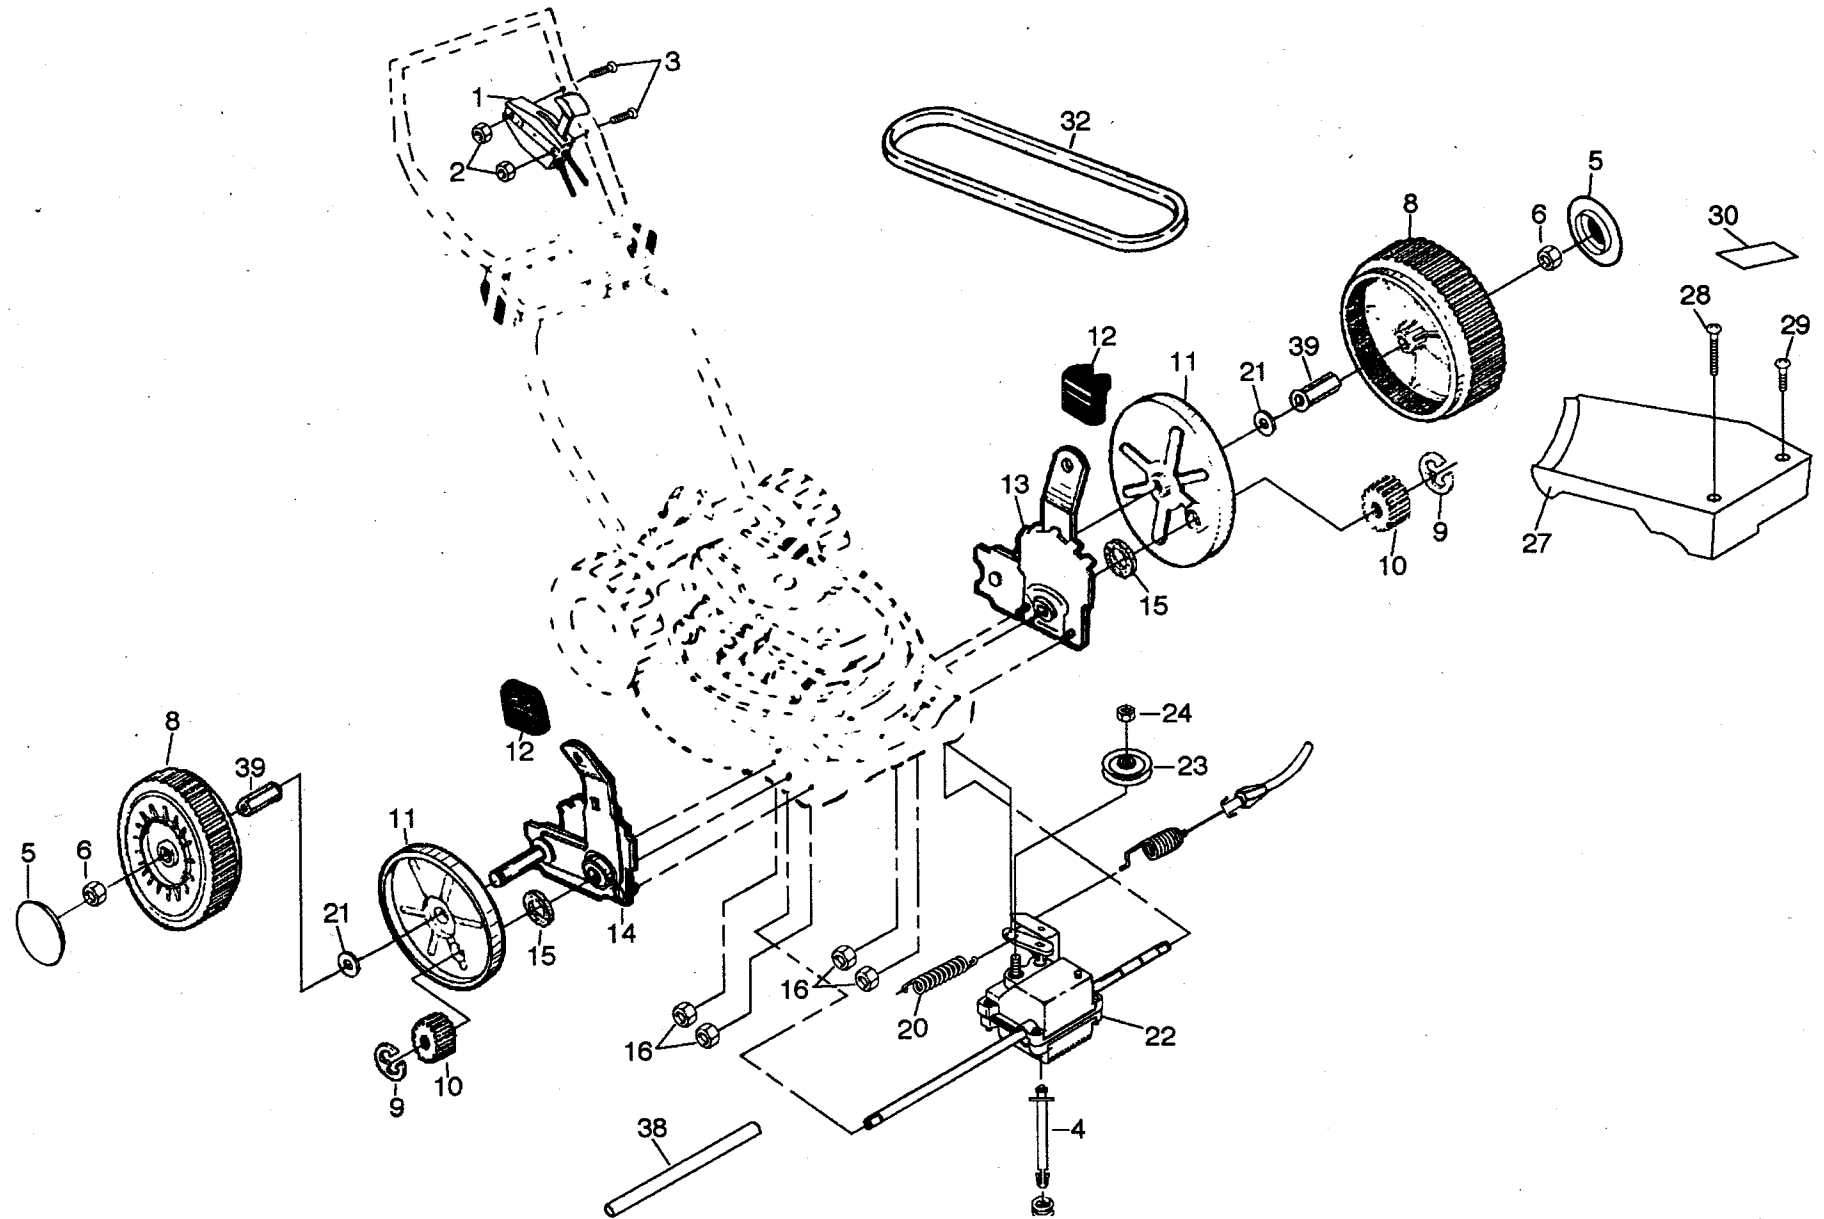

REPAIR PARTS

ROTARY LAWN MOWER -- MODEL NO. 56sf (954140035A)

REPAIR PARTS

ROTARY LAWN MOWER - - MODEL NO. 56sf (954140035A)

KEY NO.	PART NO.	DESCRIPTION
1	532142103	Drive Control
2	532063601	Locknut #10-24
3	532144929	Hex Washer Head Screw 1/4-20 x 2.12
4	532150495	Spring Retainer
5	532157008	Hubcap
6	532145212	Nut
8	532088558	Wheel & Tire Assembly
9	812000058	E-ring
10	532137054	Pinion
11	532088080	Dust Cover
12	532701037	Selector Knob
13	532151009	Wheel Adjuster Assembly (Left)
14	532151010	Wheel Adjuster Assembly (Right)
16	532063601	Locknut

KEY NO.	PART NO.	DESCRIPTION
18	532137090	Spring
20	532075192	Spring
21	532067725	Washer
22	532702511	Gear Case Assembly
23	532137052	Drive Pulley
24	532132010	Locknut
27	532700479	Drive Cover
28	532146072	Pan Head Machine Screw #10-24 x 2-3/4
29	532149746	Pan Head Machine Screw #10-24 x 1-3/4
30	532131841	Drive Cover Decal
32	532146527	V-Belt
38	532086012	Drive Shaft Cover
--	532750320	Decal RH (Height Adjuster)
--	532750319	Decal LH (Height Adjuster)