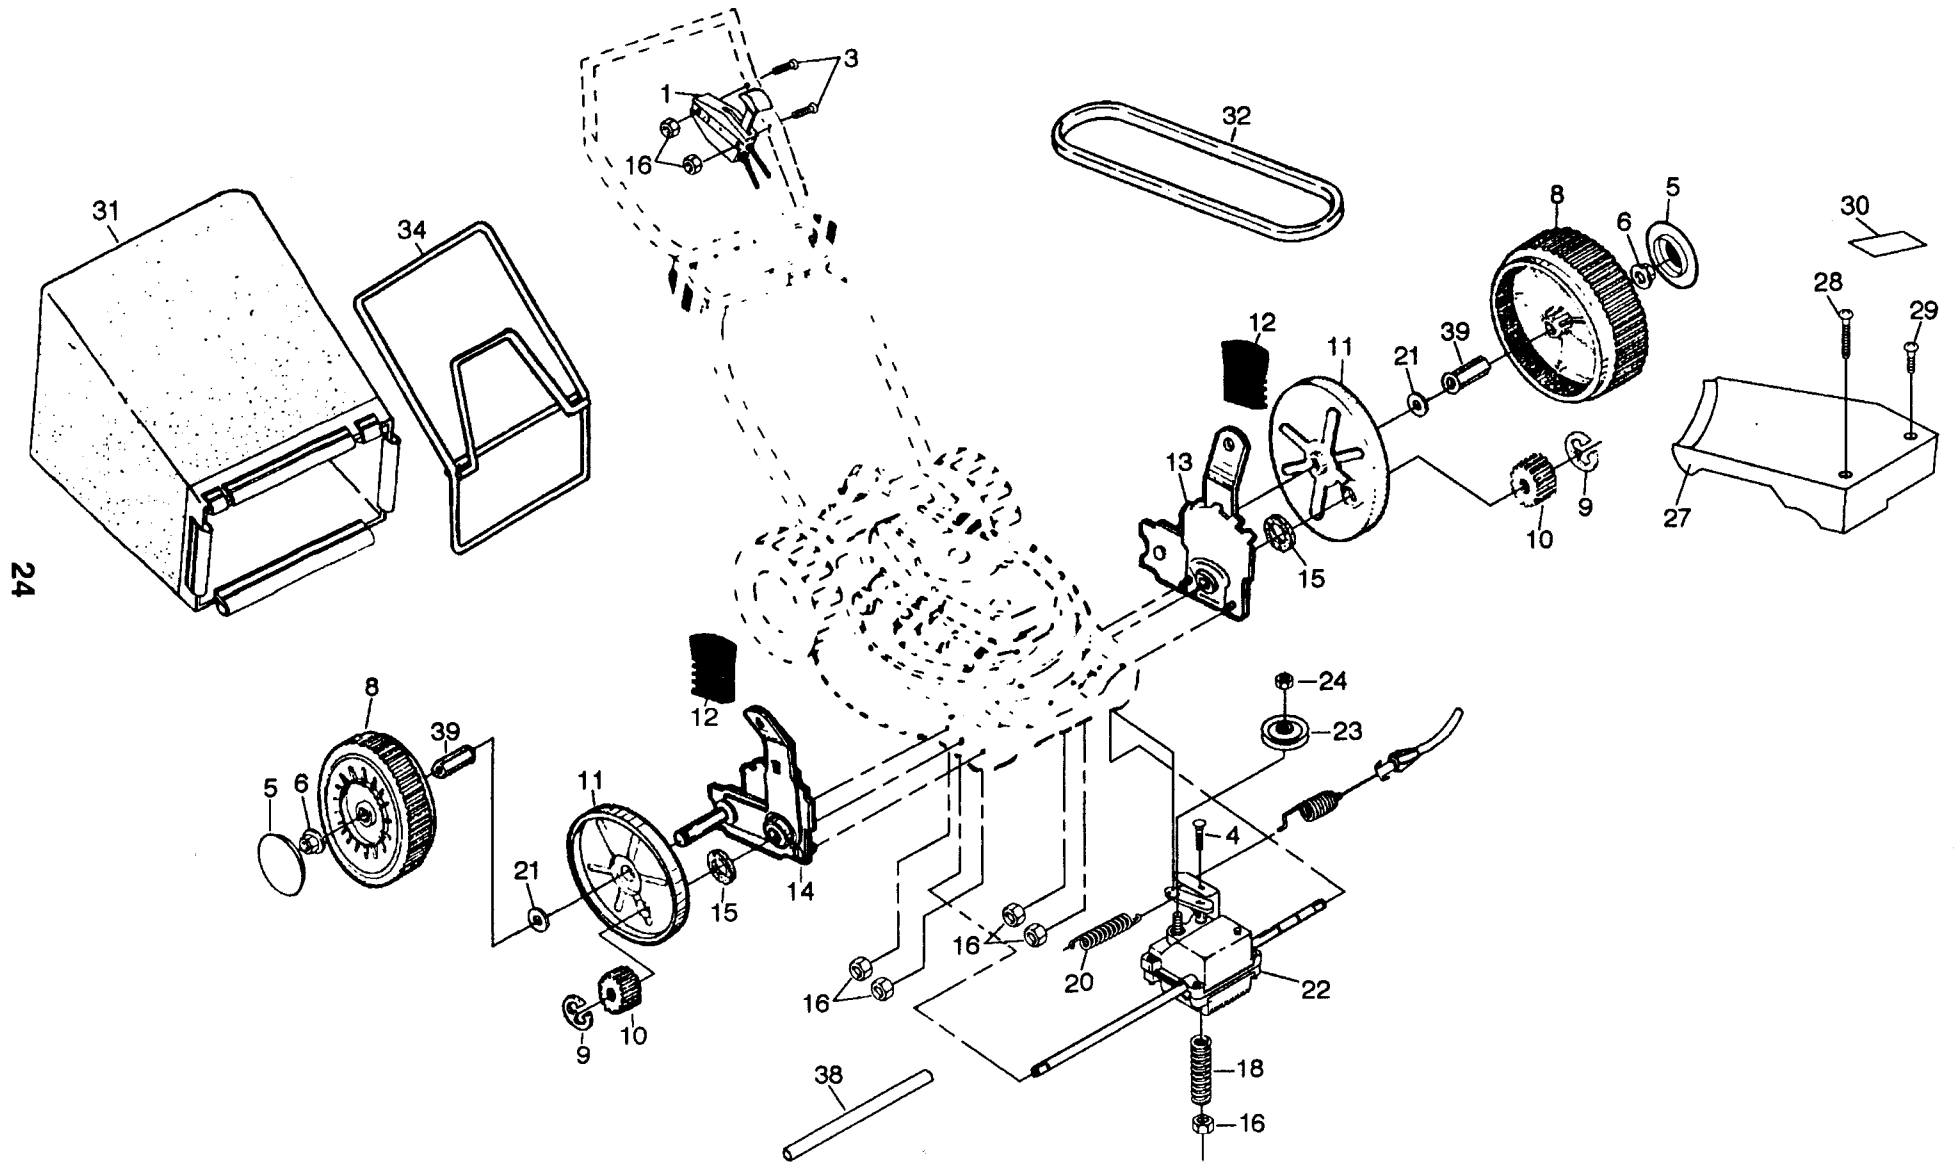

REPAIR PARTS

ROTARY LAWN MOWER - - MODEL NO. 56sf (H56sfg) PRODUCT NO. 954 07 25-01

REPAIR PARTS

ROTARY LAWN MOWER - - MODEL NO. 56sf (H56sfg) PRODUCT NO. 954 07 25-01

KEY NO.	PART NO.	DESCRIPTION
1	532142103	Drive Control
3	532144929	Hex Washer Head Screw 1/4-20 x 2.12
4	532700875	Carriage Bolt 1/4-20 x 2
5	532850845	Hubcap
6	532145212	Flange Locknut
8	532700953	Wheel & Tire Assembly
9	812000058	E-ring
10	532137054	Pinion
11	532088080	Dust Cover
12	532701037	Selector Knob
13	532148761	Wheel Adjuster Assembly (Left)
14	532148760	Wheel Adjuster Assembly (Right)
15	532088118	Felt Washer
16	532063601	Locknut
18	532137090	Spring

KEY NO.	PART NO.	DESCRIPTION
20	532075192	Spring
21	532067725	Washer
22	532702511	Gear Case Assembly
23	532137052	Drive Pulley
24	532132010	Locknut
27	532700479	Drive Cover
28	532087866	Pan Head Machine Screw #10-24 x 2-3/4
29	532136797	Pan Head Machine Screw #10-24 x 1-3/4
30	532131841	Drive Cover Decal
32	532137078	V-Belt
34	532088614	Grass Bag Frame
35	532800386	Grass Bag
38	532086012	Drive Shaft Cover
39	532088446	Wheel Bushing