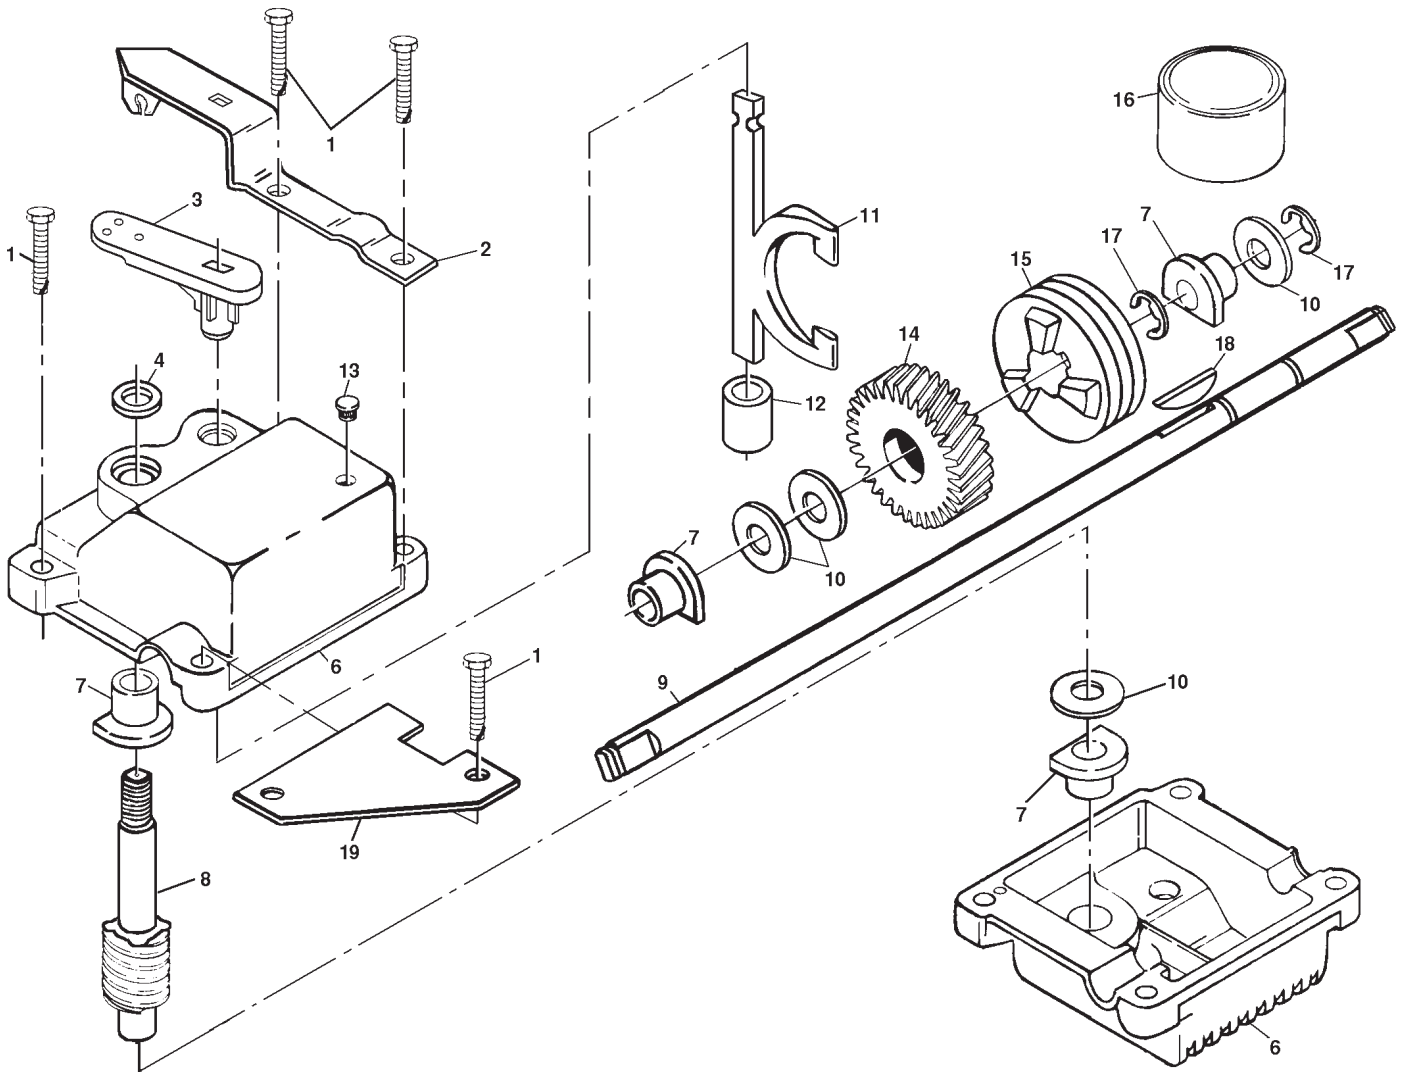

# REPAIR PARTS

### GEAR CASE ASSEMBLY PART NUMBER 702511

KEY NO.	PART NO.	DESCRIPTION
1	817490416	Tapping Screw 1/4-20 x 1-1/4
2	532140269	Engagement Bracket
3	532137053	Shifter
4	532057072	Seal
5	532702710	Grooved Pin 1/8 x 5/8
6	532048373	Gear Case Halves Kit (Includes Key Nos. 4, 5, and 7)
7	532077881	Bearing
8	532137051	Worm Shaft
9	532137074	Drive Shaft
10	532057079	Hardened Washer

**NOTE:** All component dimensions given in U.S. inches.  
1 inch = 25.4 mm

KEY NO.	PART NO.	DESCRIPTION
18	532137090	Spring
20	532075192	Spring
21	532067725	Washer 1/2 x 1-1/2 x .134
22	532702511	Gear Case Assembly
23	532137052	Drive Pulley
24	532132010	Locknut
27	532700479	Drive Cover
28	532146072	Pan Head Tapping Screw #10-24 x 2-3/4
29	532149746	Pan Head Tapping Screw #10-24 x 1-3/4
30	532088614	Catcher Frame
31	532800386	Grass Bag
32	532146527	V-Belt
38	532086012	Drive Shaft Cover
39	532088446	Wheel Bushing
--	532157100	Drive Cover Decal
--	532750320	Ht. Adjuster Decal RH
--	532750319	Ht. Adjuster Decal LH