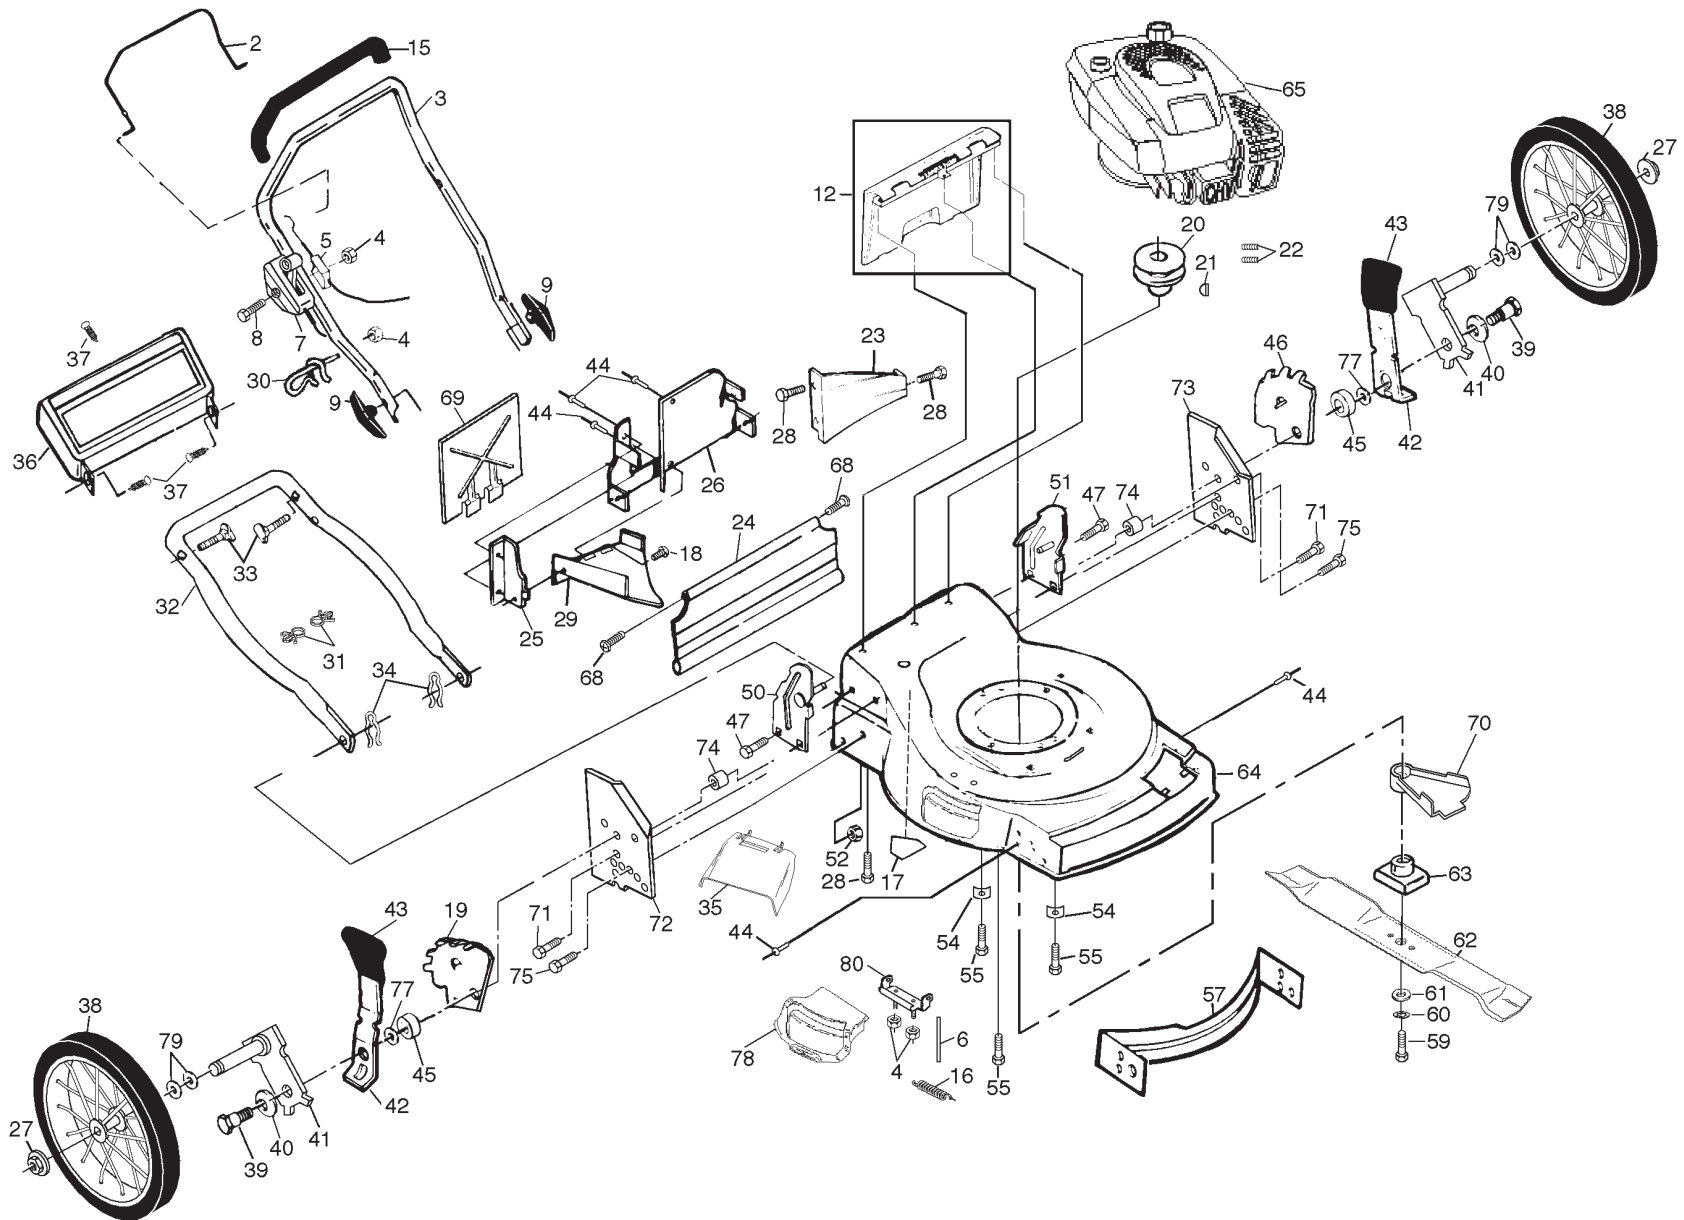

REPAIR PARTS

ROTARY LAWN MOWER - - MODEL NO. 56hst (954140040A)

16

REPAIR PARTS

ROTARY LAWN MOWER - - MODEL NO. 56hst (954140040A)

KEY NO.	PART NO.	DESCRIPTION	KEY NO.	PART NO.	DESCRIPTION
2	532146900	Control Bar	45	532146630	Spacer
3	532150041	Upper Handle	46	532800370	Wheel Adjusting Bracket
4	532063601	Locknut	47	532150078	Self-tapping Screw 5/16-18 x 3/4
5	532851671	Engine Zone Control Cable	48	532701477	Screw 1/4-20 x 1
6	532147286	Hinge Rod	50	532154324	Handle Bracket (Right)
7	532700644	Throttle Control	51	532154325	Handle Bracket (Left)
8	532144929	Hex Washer Head Screw 1/4-20 x 2-1/8	52	532751592	Locknut 3/8-16
9	532136376	Handle Knob	54	532125078	Engine Washer
12	532151023	Rear Door Kit	55	532150406	Hex Head Thread Rolling Screw 3/8-16 x 1-1/8
15	532850724	Handle Grip	57	532125345	Front Baffle
16	532152186	Hinge Spring	59	532851084	Hex Head Machine Screw 3/8-24 x 1-3/8 Gr. 8
17	532107339	Danger Decal	60	532850263	Helical Lock Washer
18	532150050	Screw	61	532851074	Hardened Washer
19	532800368	Wheel Adjusting Bracket	62	532141114	Blade 22"
20	532085543	Engine Pulley	63	532851514	Blade Adapter
21	532087677	Hi Pro Key #505	64	532151008	Lawn Mower Housing Kit (Includes Key No. 17)
22	532059708	Set Screw 1/4-20 x 5/16	65	-----	Engine (See Breakdown)
23	532125348	Rear Baffle	68	532088652	Hinge Screw
24	532140540	Rear Skirt	69	532125368	Mulcher Plate
25	532138860	Side Baffle	70	532134612	Debris Shield
26	532139734	Back Plate	71	532149588	Thread Cutting Screw 5/16 - 18 x 1-1/5
27	532083923	Flanged Locknut	72	532151947	Support Bracket (RH)
28	532054583	Screw Hex Head 1/4-20 x 1/2	73	532154687	Support Bracket (LH)
29	532125376	Discharge Baffle	74	532086969	Spacer
30	532132001	Rope Guide	75	874760612	Bolt
31	532066426	Wire Tie	77	532088348	Flat Washer
32	532157082	Lower Handle	78	532150654	Combi-cut Door
33	532131959	Handle Bolt	79	532057143	Wave Washer
34	532051793	Hairpin Cotter	80	532147775	Hinge Bracket
35	532150653	Clip-on Discharge Deflector	81	532151517	Cable Clip
36	532157070	Trim Plate Assembly	--	532157071	Owner's Manual
37	532701477	Push-in Fastener	--	532157090	Decal (Combi-cut Door)
38	532088017	Wheel & Tire Assembly			
39	532142748	Shoulder Bolt			
40	532061651	Spring Washer			
41	532125323	Axle Arm			
42	532125066	Selector Spring			
43	532701037	Selector Knob			
44	532128415	Pop Rivet