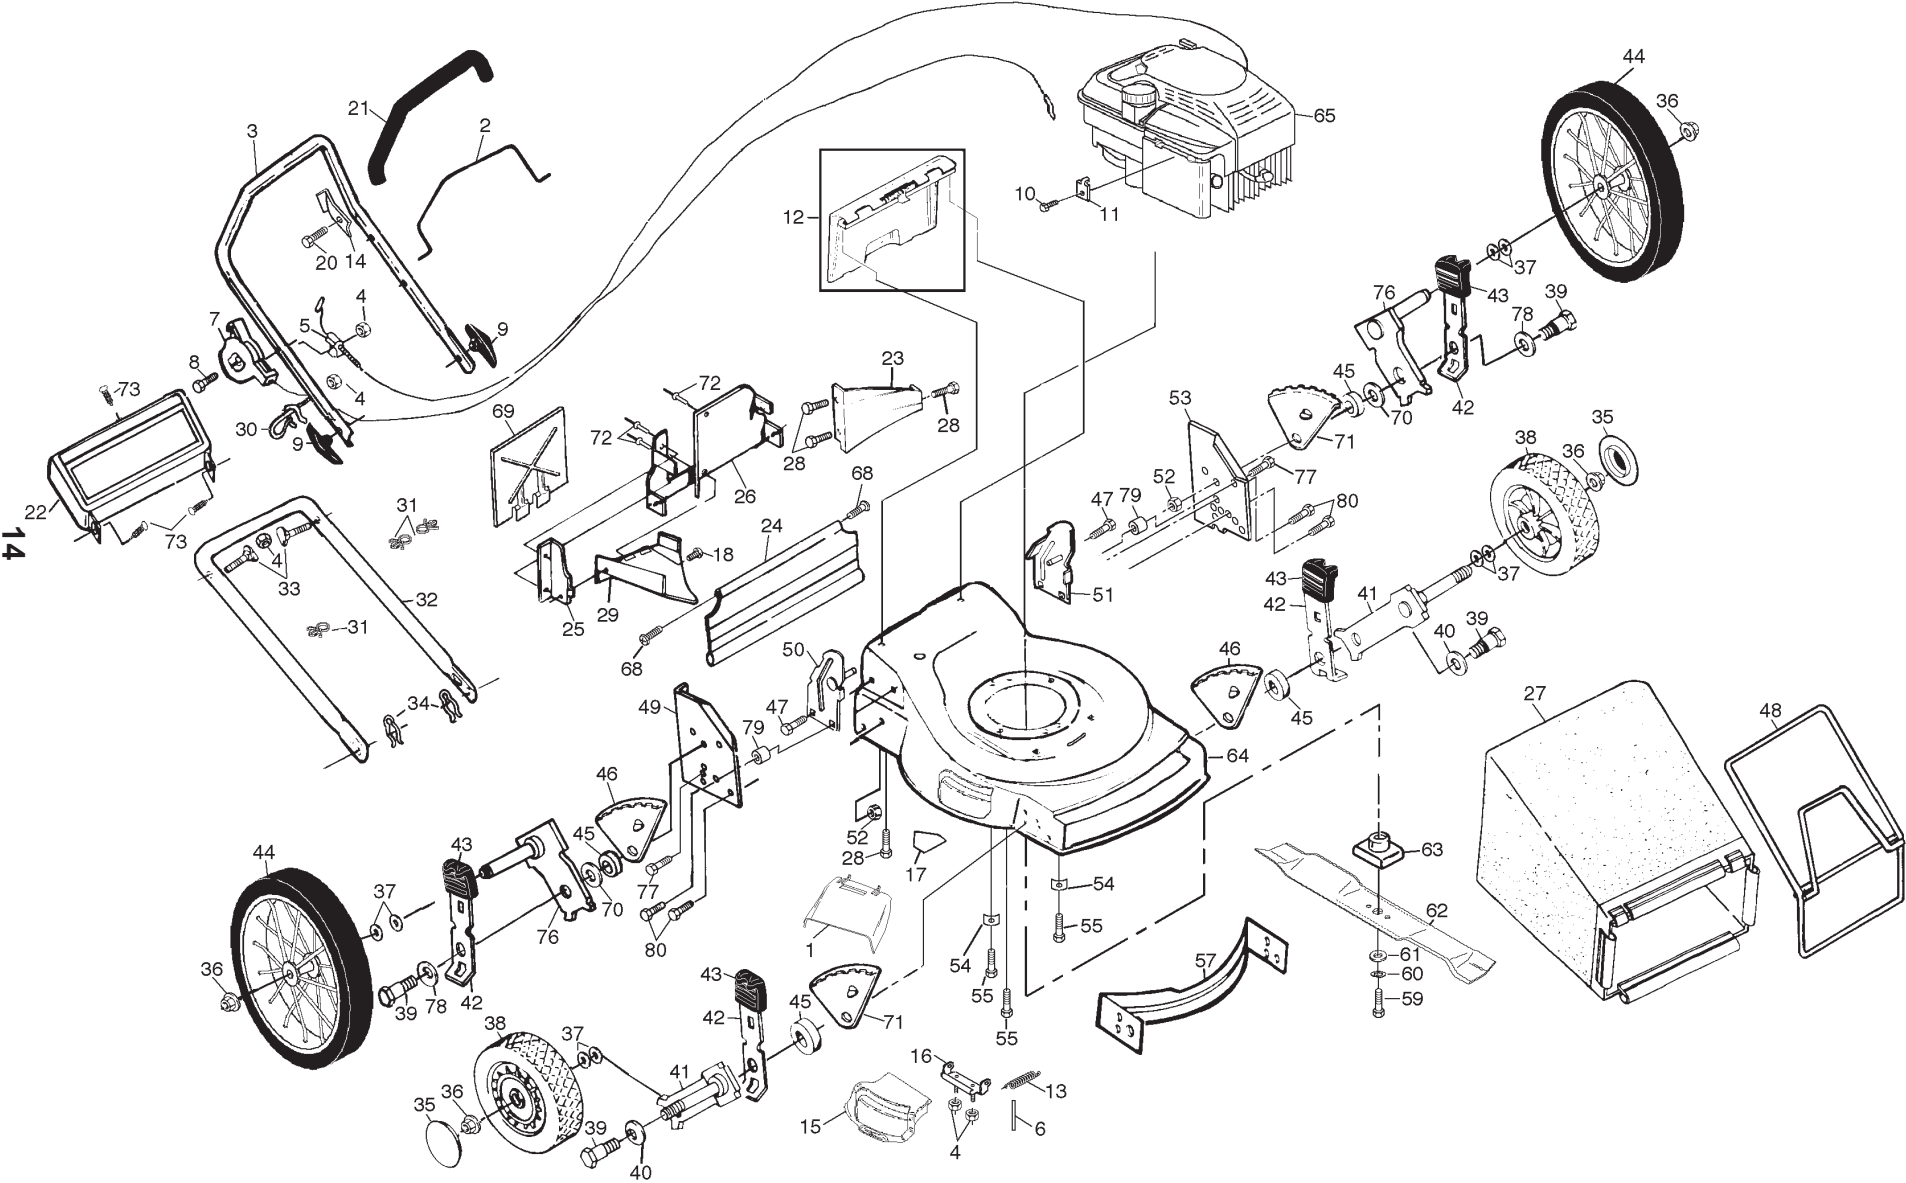

# REPAIR PARTS

## ROTARY LAWN MOWER - - MODEL NO. 56h (954140041A)