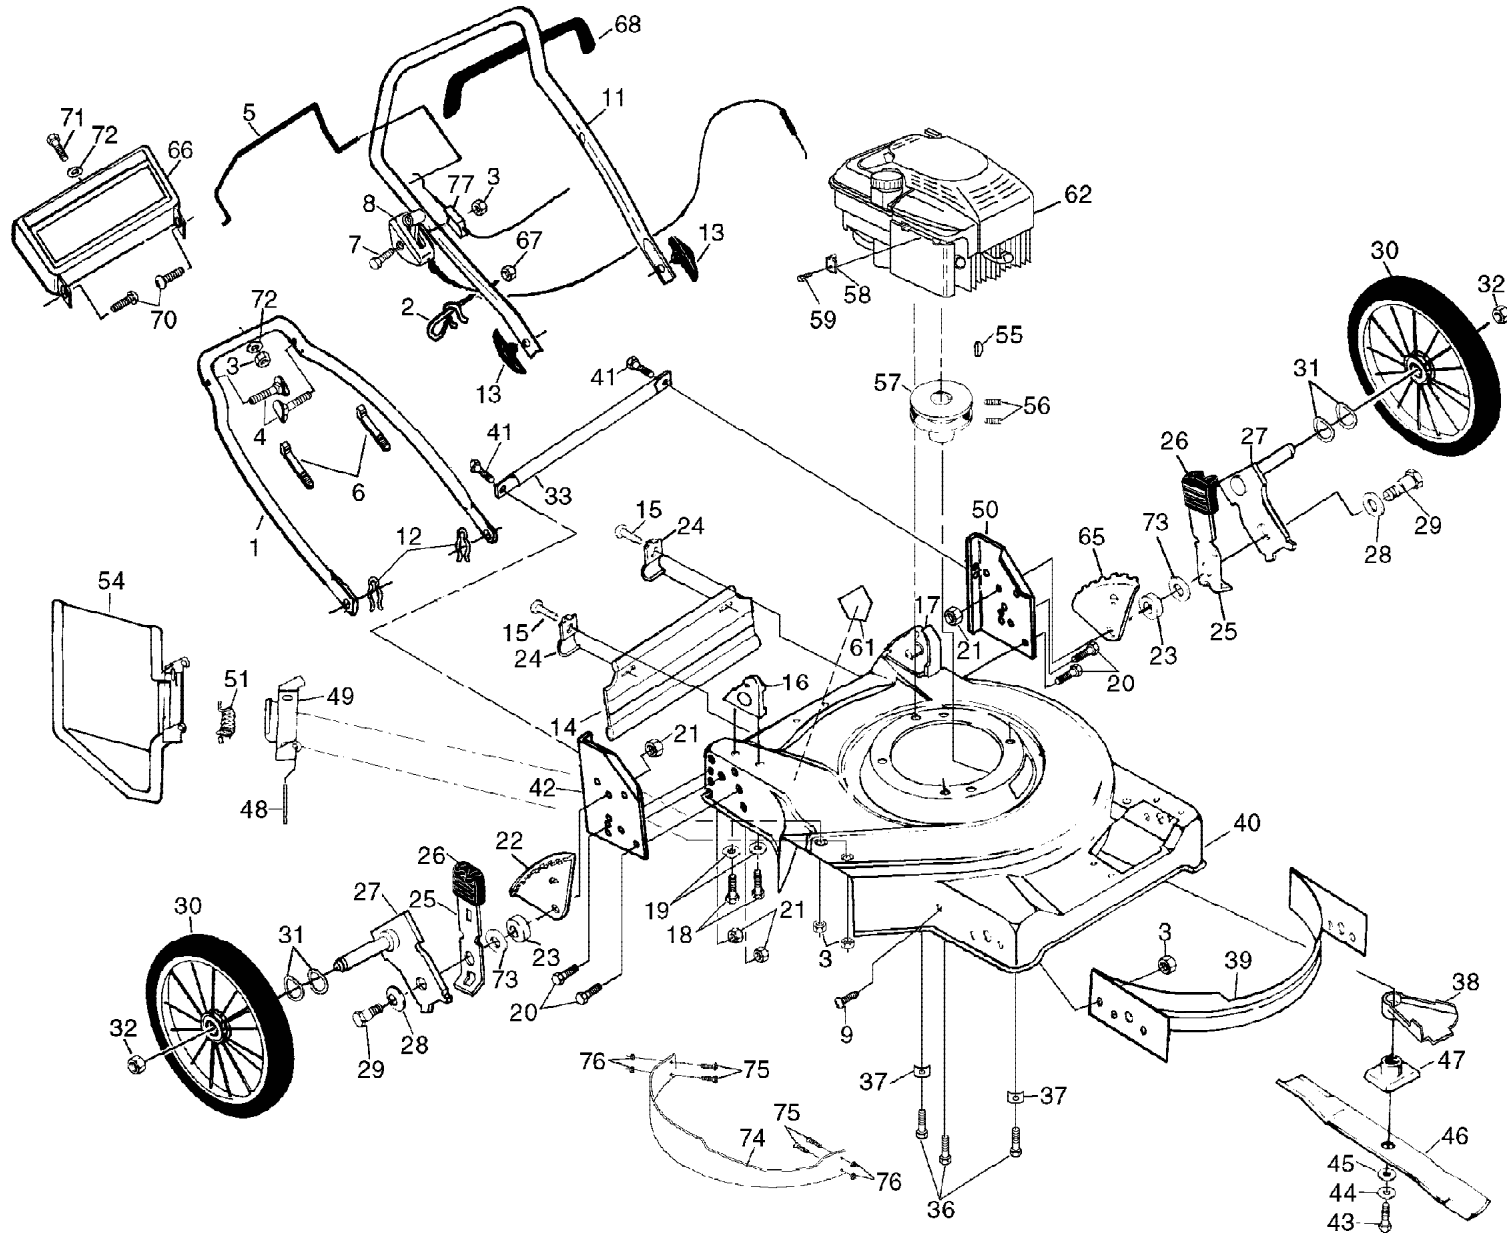

REPAIR PARTS

ROTARY LAWN MOWER -- MODEL NO. 56dhs (954069101B)

REPAIR PARTS

ROTARY LAWN MOWER - - MODEL NO. 56dhs (954069101B)

KEY NO.	PART NO.	DESCRIPTION	KEY NO.	PART NO.	DESCRIPTION
1	532125293	Lower Handle	40	532700708	Mower Housing Kit (Includes Key No. 61)
2	532132001	Rope Guide	41	532054583	Screw
3	532063601	Locknut 1/4-20	42	532142227	Wheel Support Bracket R.H.
4	532131959	Handle Bolt	43	532851084	Hex Head Screw 3/8-24 x 1-3/8 Gr. 8
5	532146900	Control Bar	44	532850263	Helical Washer 3/8
6	532066426	Wire Tie	45	532851074	Hardened Washer
7	532144929	Hex Head Screw 1/4-20 x 2.12	46	532141114	22" Blade
8	532700417	Throttle Control	47	532851514	Blade Adapter
9	874100412	Screw 1/4-20 x 3/4	48	532147286	Hinge Rod
11	532150041	Upper Handle	49	532147775	Housing Bracket
12	532051793	Hairpin Cotter	50	532142226	Wheel Support Bracket L.H.
13	532136376	Handle Knob	51	532851855	Torsion Spring
14	532140539	Rear Skirt	54	532134253	Discharge Guard
15	532750097	Hex Head Screw	55	532087677	Hi-Pro Key
16	532140465	Handle Bracket Assembly (Right)	56	532059708	Set Screw
17	532140466	Handle Bracket Assembly (Left)	57	532084596	Engine Pulley
18	532055187	Screw 5/16-18 x 3/4	58	532213146	* Cable Clamp
19	532059289	Washer	59	532083816	Screw #10 x 5/8
20	874760612	Bolt, Hex Head 3/8-16 x 3/4	61	532107339	Danger Decal
21	532751592	Locknut	62	-----	* Engine - Briggs & Stratton Model No. 128802
22	532800368	Wheel Adjusting Bracket (R.R.)	65	532800370	Wheel Adjusting Bracket (L.R.)
23	532146630	Spacer	66	532800547	Trim Plate Handle Asm.
24	532125207	Skirt Bracket	67	873510400	Keys Locknut 1/4-20
25	532125066	Selector Spring	68	532850724	Handle Grip
26	532701037	Selector Knob	70	532036953	Self Tapping Screw 10-24 x .625
27	532125323	Axle Arm Assembly	71	532085436	Hex Hd. Wash. Screw 1/4-20 x 1-1/2
28	532061651	Rear Spring Washer	72	532085723	Flat Washer 28 x .62 x .06
29	532142748	Shoulder Bolt 3/8-16	73	532088348	Flat Washer 3/8
30	532088017	Wheel & Tire Assembly (Rear) 14 x 2	74	532142231	Mulcher Plate
31	532057143	Wave Washer	75	874961008	Screw
32	532083923	Nut	76	532069180	Nut
33	532850709	Rod Support	77	532130861	Zone Control Cable
36	532150406	Thread Rolling Screw 3/8-16 x 1	--	532125033	Rear Baffle (Not Shown)
37	532125078	Engine Washer	--	532700621	Logo Decal (Housing)
38	532134612	Debris Shield	--	532150991	Owner's Manual (English/French)
39	532125337	Front Baffle	--	532150321	Trim Plate Decal

* These parts must be purchased through an authorized Briggs & Stratton Dealer.