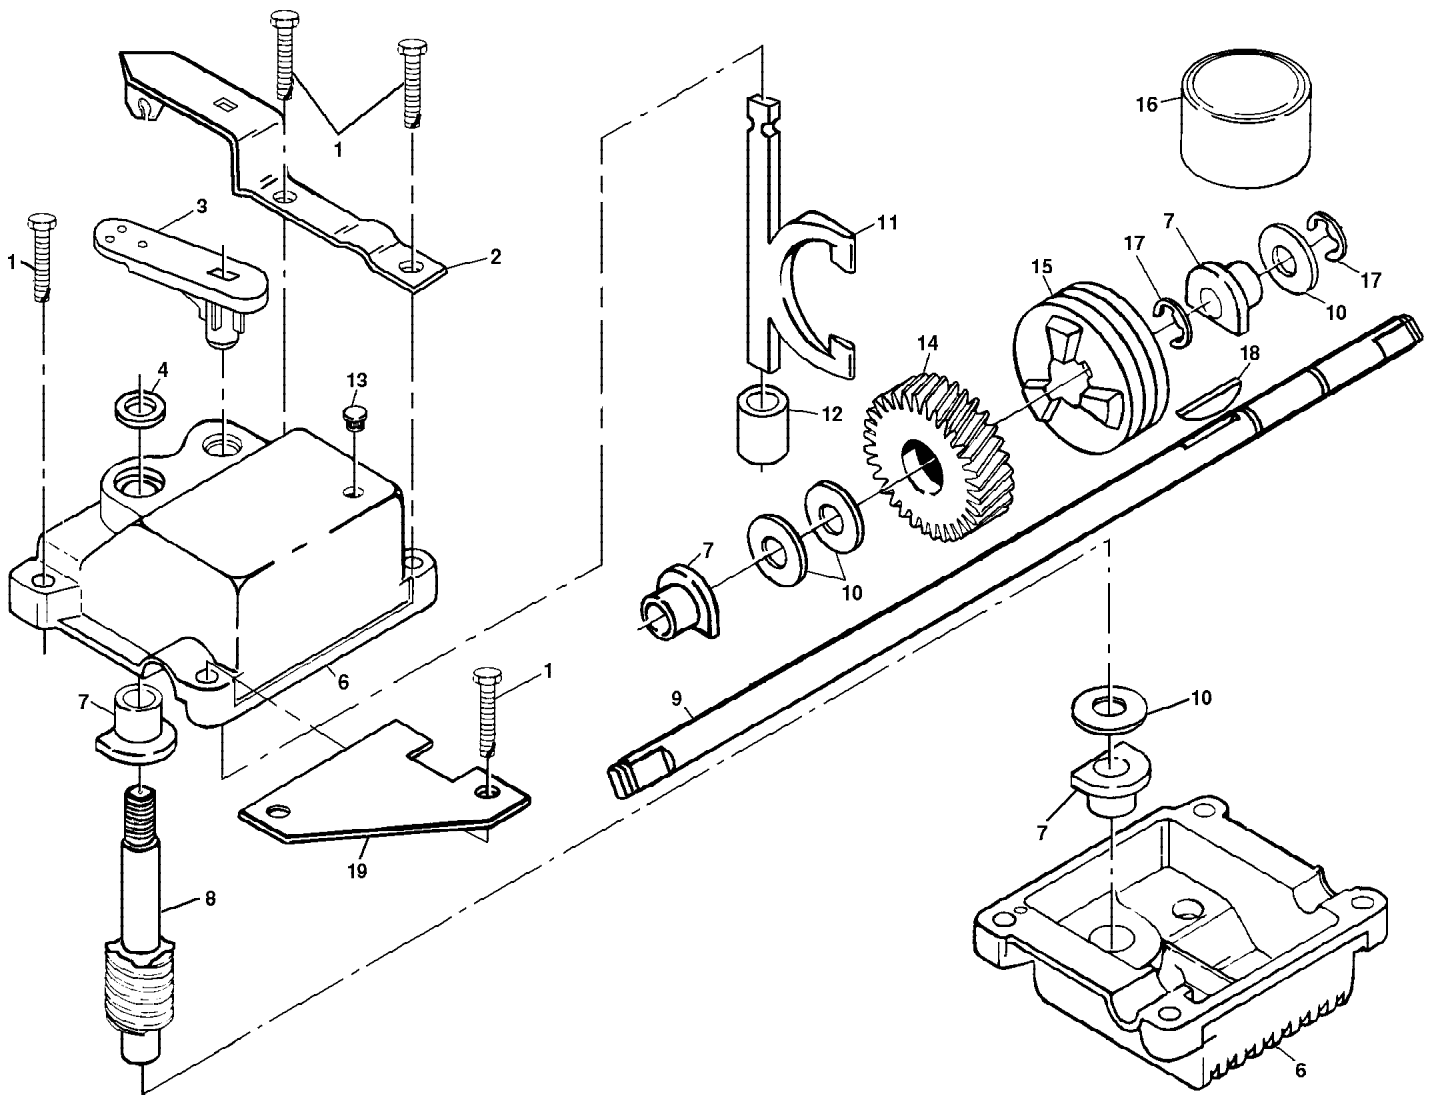

REPAIR PARTS

GEAR CASE ASSEMBLY PART NUMBER 532702510

KEY NO.	PART NO.	DESCRIPTION
1	817490416	Tapping Screw 1/4-20 x 1-1/4
2	532140269	Engagement Bracket
3	532137053	Shifter
4	532057072	Seal
6	532048373	Gear Case Halves Kit (Includes Key Nos. 4, 5, and 7)
7	532077881	Bearing
8	532137051	Worm Shaft
9	532137077	Drive Shaft
10	532057079	Hardened Washer
11	532131484	Clutch Yoke

KEY NO.	PART NO.	DESCRIPTION
12	532700343	Bushing
13	532086447	Plug
14	532137050	Helical Gear
15	532750436	Clutch Jaw
16	532750369	Grease
17	812000003	E-Ring
18	532850848	Hi-Pro Key
19	532125441	Spring Bracket

KEY NO.	PART NO.	DESCRIPTION
1	532146323	Drive Control
2	532063601	Locknut #10-24
3	532144929	Hex Washer Head Screw 1/4-20 x 2.1/8
4	532700875	Carriage Bolt 1/4-20 x 2
5	532850845	Hubcap
6	532083923	Nut 3/8-16
7	532057143	Wave Washer
8	532142204	Wheel & Tire Assembly
9	812000058	E-ring
10	532137054	Pinion
11	532088080	Dust Cover
12	532701037	Selector Knob
13	532150990	Wheel Adjuster Assembly (Left)
14	532150989	Wheel Adjuster Assembly (Right)
15	532088118	Felt Washer
16	532063601	Locknut
18	532137090	Spring

KEY NO.	PART NO.	DESCRIPTION
20	532075192	Spring
21	532067725	Washer
22	532702510	Gear Case Assembly
23	532137052	Drive Pulley
24	532132010	Locknut
27	532700599	Drive Cover
28	532087866	Pan Head Machine Screw #10-24 x 2-3/4
29	532136797	Pan Head Machine Screw #10-24 x 1-3/4
30	532142074	Drive Cover Decal
32	532137078	V-Belt
34	532750097	Screw #10-24 x 1/2
35	532087930	Cable Clip
38	532086012	Drive Shaft Cover
39	532086960	Wheel Bushing
--	532750320	Decal RH (Height Adjuster)
--	532750319	Decal LH (Height Adjuster)