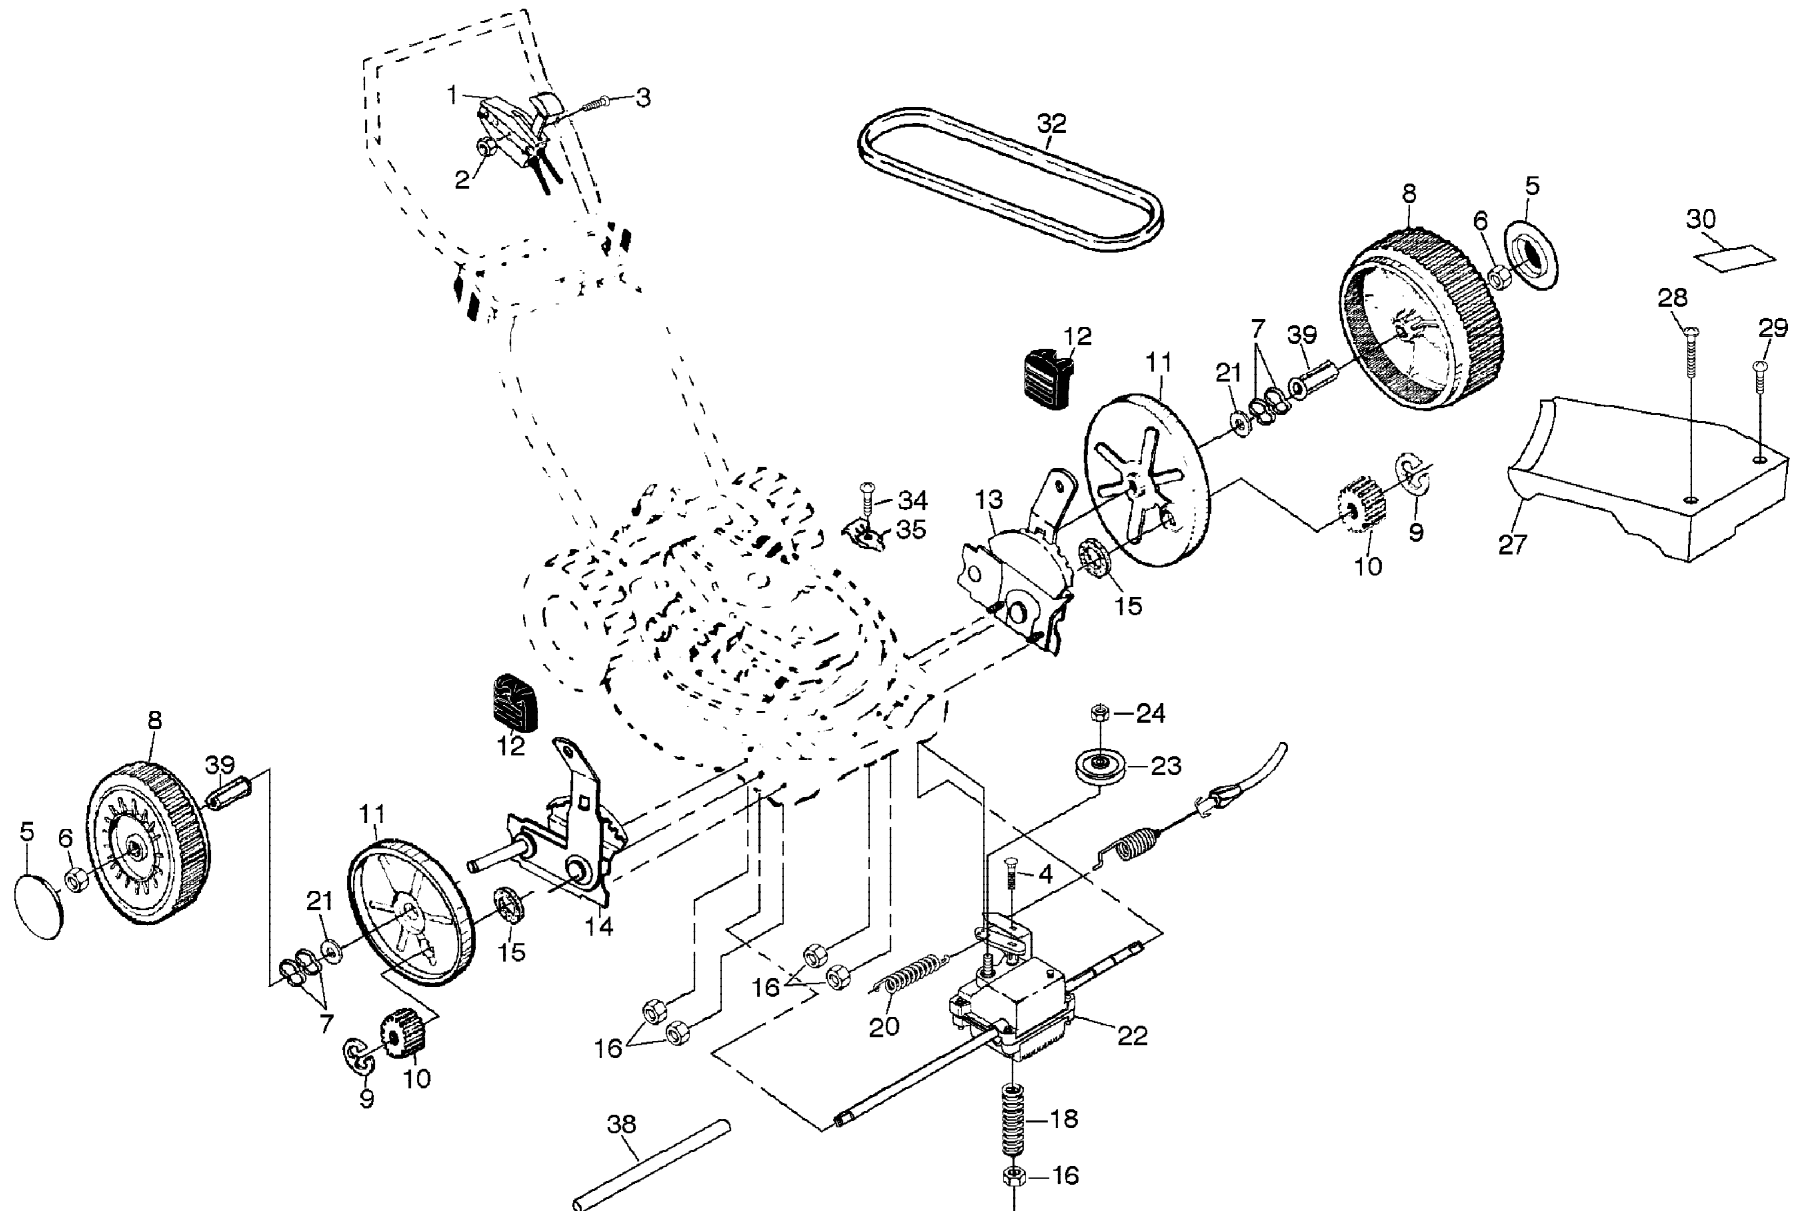

REPAIR PARTS

ROTARY LAWN MOWER - - MODEL NO. 56dhs (954069101B)

18

REPAIR PARTS

ROTARY LAWN MOWER - - MODEL NO. 56dhs (954069101B)

KEY NO.	PART NO.	DESCRIPTION
1	532146323	Drive Control
2	532063601	Locknut #10-24
3	532144929	Hex Washer Head Screw 1/4-20 x 2.1/8
4	532700875	Carriage Bolt 1/4-20 x 2
5	532850845	Hubcap
6	532083923	Nut 3/8-16
7	532057143	Wave Washer
8	532142204	Wheel & Tire Assembly
9	812000058	E-ring
10	532137054	Pinion
11	532088080	Dust Cover
12	532701037	Selector Knob
13	532150990	Wheel Adjuster Assembly (Left)
14	532150989	Wheel Adjuster Assembly (Right)
15	532088118	Felt Washer
16	532063601	Locknut
18	532137090	Spring

KEY NO.	PART NO.	DESCRIPTION
20	532075192	Spring
21	532067725	Washer
22	532702510	Gear Case Assembly
23	532137052	Drive Pulley
24	532132010	Locknut
27	532700599	Drive Cover
28	532087866	Pan Head Machine Screw #10-24 x 2-3/4
29	532136797	Pan Head Machine Screw #10-24 x 1-3/4
30	532142074	Drive Cover Decal
32	532137078	V-Belt
34	532750097	Screw #10-24 x 1/2
35	532087930	Cable Clip
38	532086012	Drive Shaft Cover
39	532086960	Wheel Bushing
--	532750320	Decal RH (Height Adjuster)
--	532750319	Decal LH (Height Adjuster)