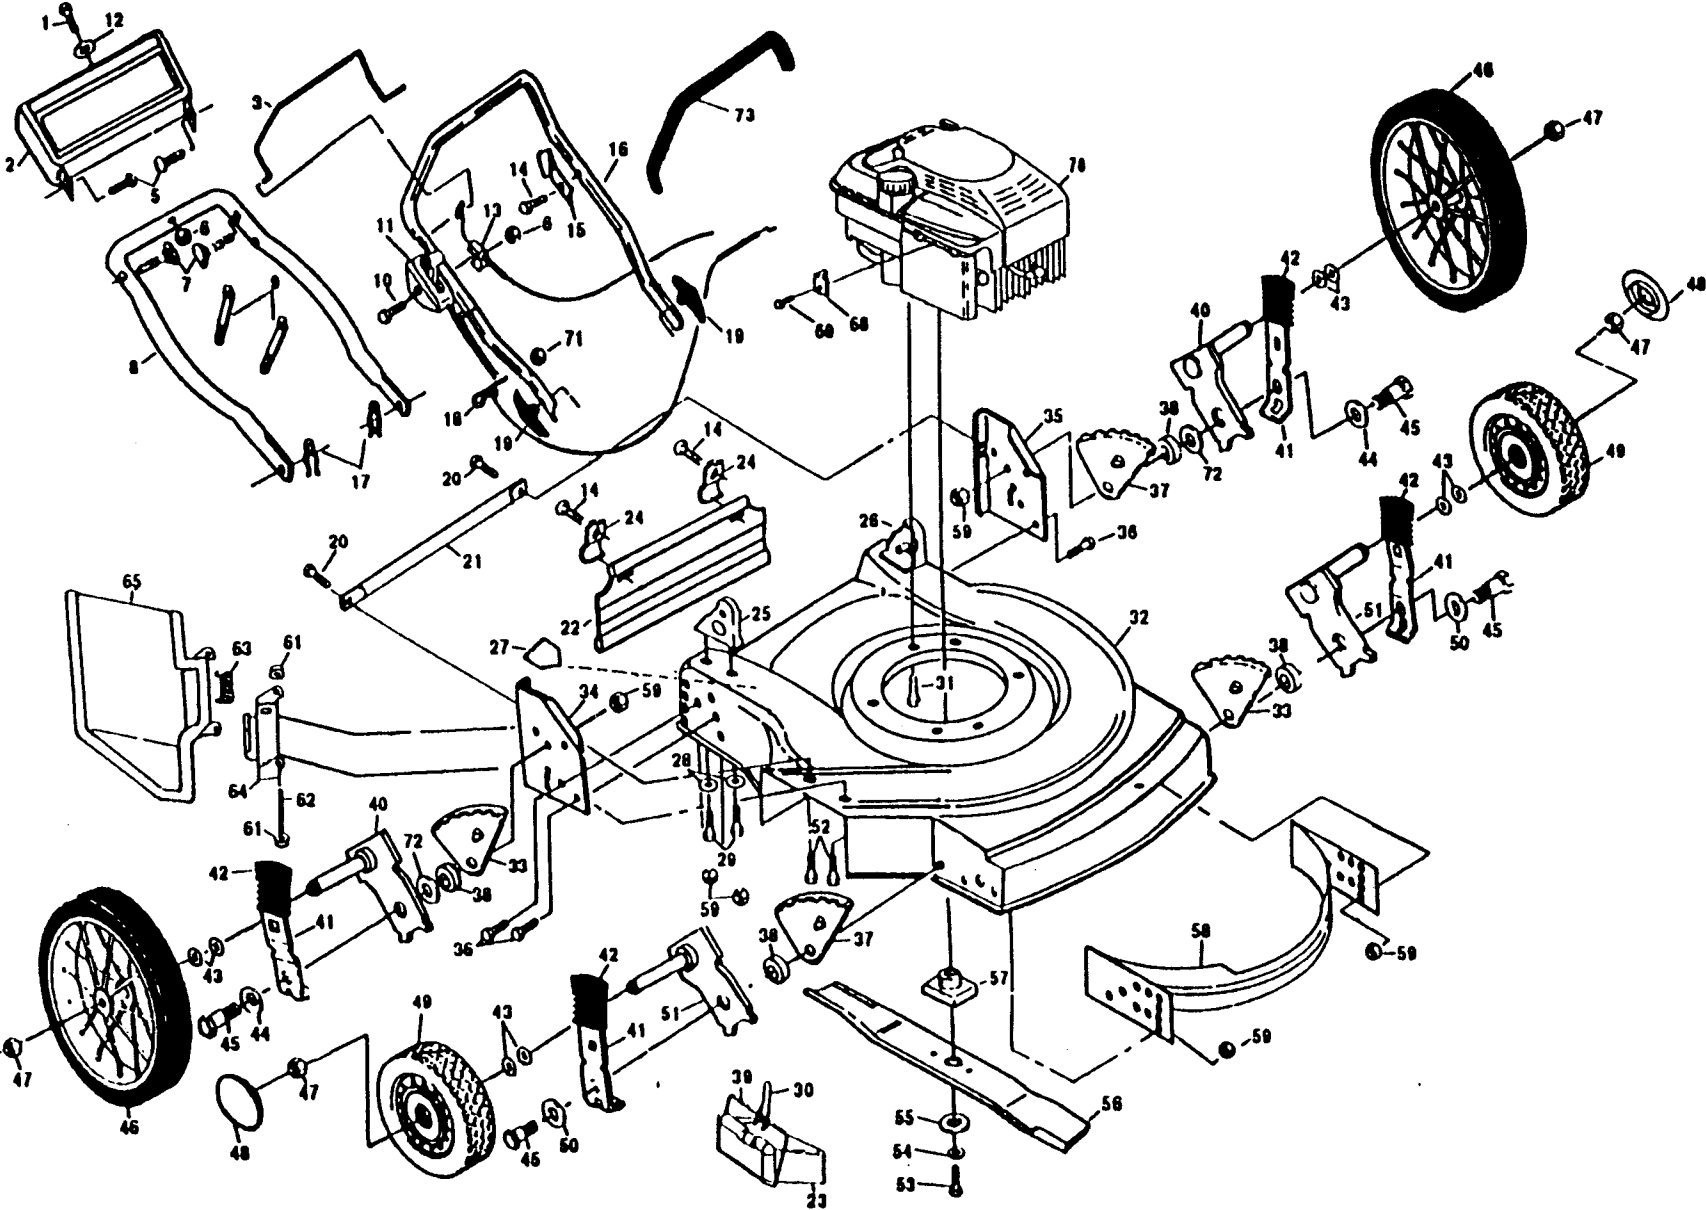

REPAIR PARTS

ROTARY LAWN MOWER -- MODEL NO. 56dh (H56DHG) PRODUCT NO. 954 07 22-01

REPAIR PARTS

ROTARY LAWN MOWER - - MODEL NO. 56dh (H56DHG) PRODUCT NO. 954 07 22-01

KEY NO.	PART NO.	DESCRIPTION	KEY NO.	PART NO.	DESCRIPTION
1	532085436	Hex Head Washer Screw 1/4-20 x 1-1/2	37	532800370	Wheel Adjusting Bracket (RF/LR)
2	532800547	Trim Plate	38	532084920	Spacer
3	532850735	Control Bar	39	532146365	Mulcher Plug Bail
5	532036953	Self-tapping Screw #10-24 x 5/8	40	532125323	Axle Arm Assembly (Rear)
6	532063601	Locknut 1/4-20	41	532125066	Selector Spring
7	532131959	Handle Bolt 5/16-18 x 1-3/4	42	532701037	Selector Knob
8	532125293	Lower Handle	43	532057143	Washer
9	532066426	Wire Tie	44	532061651	Washer
10	532144929	Hex Washer Head Screw 1/4-20 x 2.12	45	532142748	Shoulder Bolt 3/8-16
11	532700417	Throttle Control	46	532088017	Wheel & Tire Assembly
12	532085723	Washer	47	532083923	Locknut
13	532130861	Engine Zone Control Cable	48	532850845	Hubcap
14	532750097	Hex Washer Head Screw #10-24 x 1/2	49	532800333	Wheel & Tire Assembly
15	532125162	Up-Stop Bracket	50	532062335	Washer
16	532125295	Upper Handle	51	532125061	Axle Arm Assembly (Front)
17	532051793	Hairpin Cotter	52	532851856	Hex W/Sems 1/4-20 x 3/8 Screw
18	532132001	Rope Guide	53	532851084	Hex Head Screw 3/8-24 x 1-3/8 Gr. 8
19	532136376	Handle Knob	54	532850263	Helical Washer 3/8
20	532054583	Self-tapping Screw 1/4-20 x 1/2	55	532851074	Hardened Washer
21	532107611	Support Rod	56	532141114	22" Blade
22	532140539	Rear Skirt	57	532850977	Blade Adapter
23	532146345	Mulching Plug	58	532139771	Front Baffle & Rear
24	532125207	Skirt Bracket	59	532751592	Locknut 3/8-16
25	532140465	Handle Bracket Assembly (Right)	61	532083731	Speed-Nut
26	532140466	Handle Bracket Assembly (Left)	62	532851854	Hinge Rod
27	532107339	Danger Decal	63	532851855	Torsion Spring
28	532059289	Washer	64	532125175	Housing Bracket Assembly
29	532055187	Thread Cutting Screw 5/16-18 x 1-3/4	65	532134253	Discharge Guard
30	532149168	Mulcher Plug Latch	68	532213146	* Cable Clamp
31	532850998	Thread Rolling Screw 3/8-18 x 1	69	532083816	Thread Rolling Screw #10-32 x 5/8
32	532700693	Lawn Mower Housing (Includes Key No. 27 & 58)	70	-----	* Engine - Briggs & Stratton Model No. 128802
33	532800368	Wheel Adjusting Bracket (LF/RR)	71	873510400	Locknut, Keps 1/4-20
34	532142227	Wheel Support Bracket (Right)	72	532088348	Flat Washer 3/8
35	532142226	Wheel Support Bracket (Left)	73	532850724	Handle Grip, Foam
36	874760612	Hex Head Bolt 3/8-16 x 3/4	--	532146456	Owner's Manual (English/French)
			--	532131842	Decal (Housing)
			--	532850788	Decal (Trim Plate)