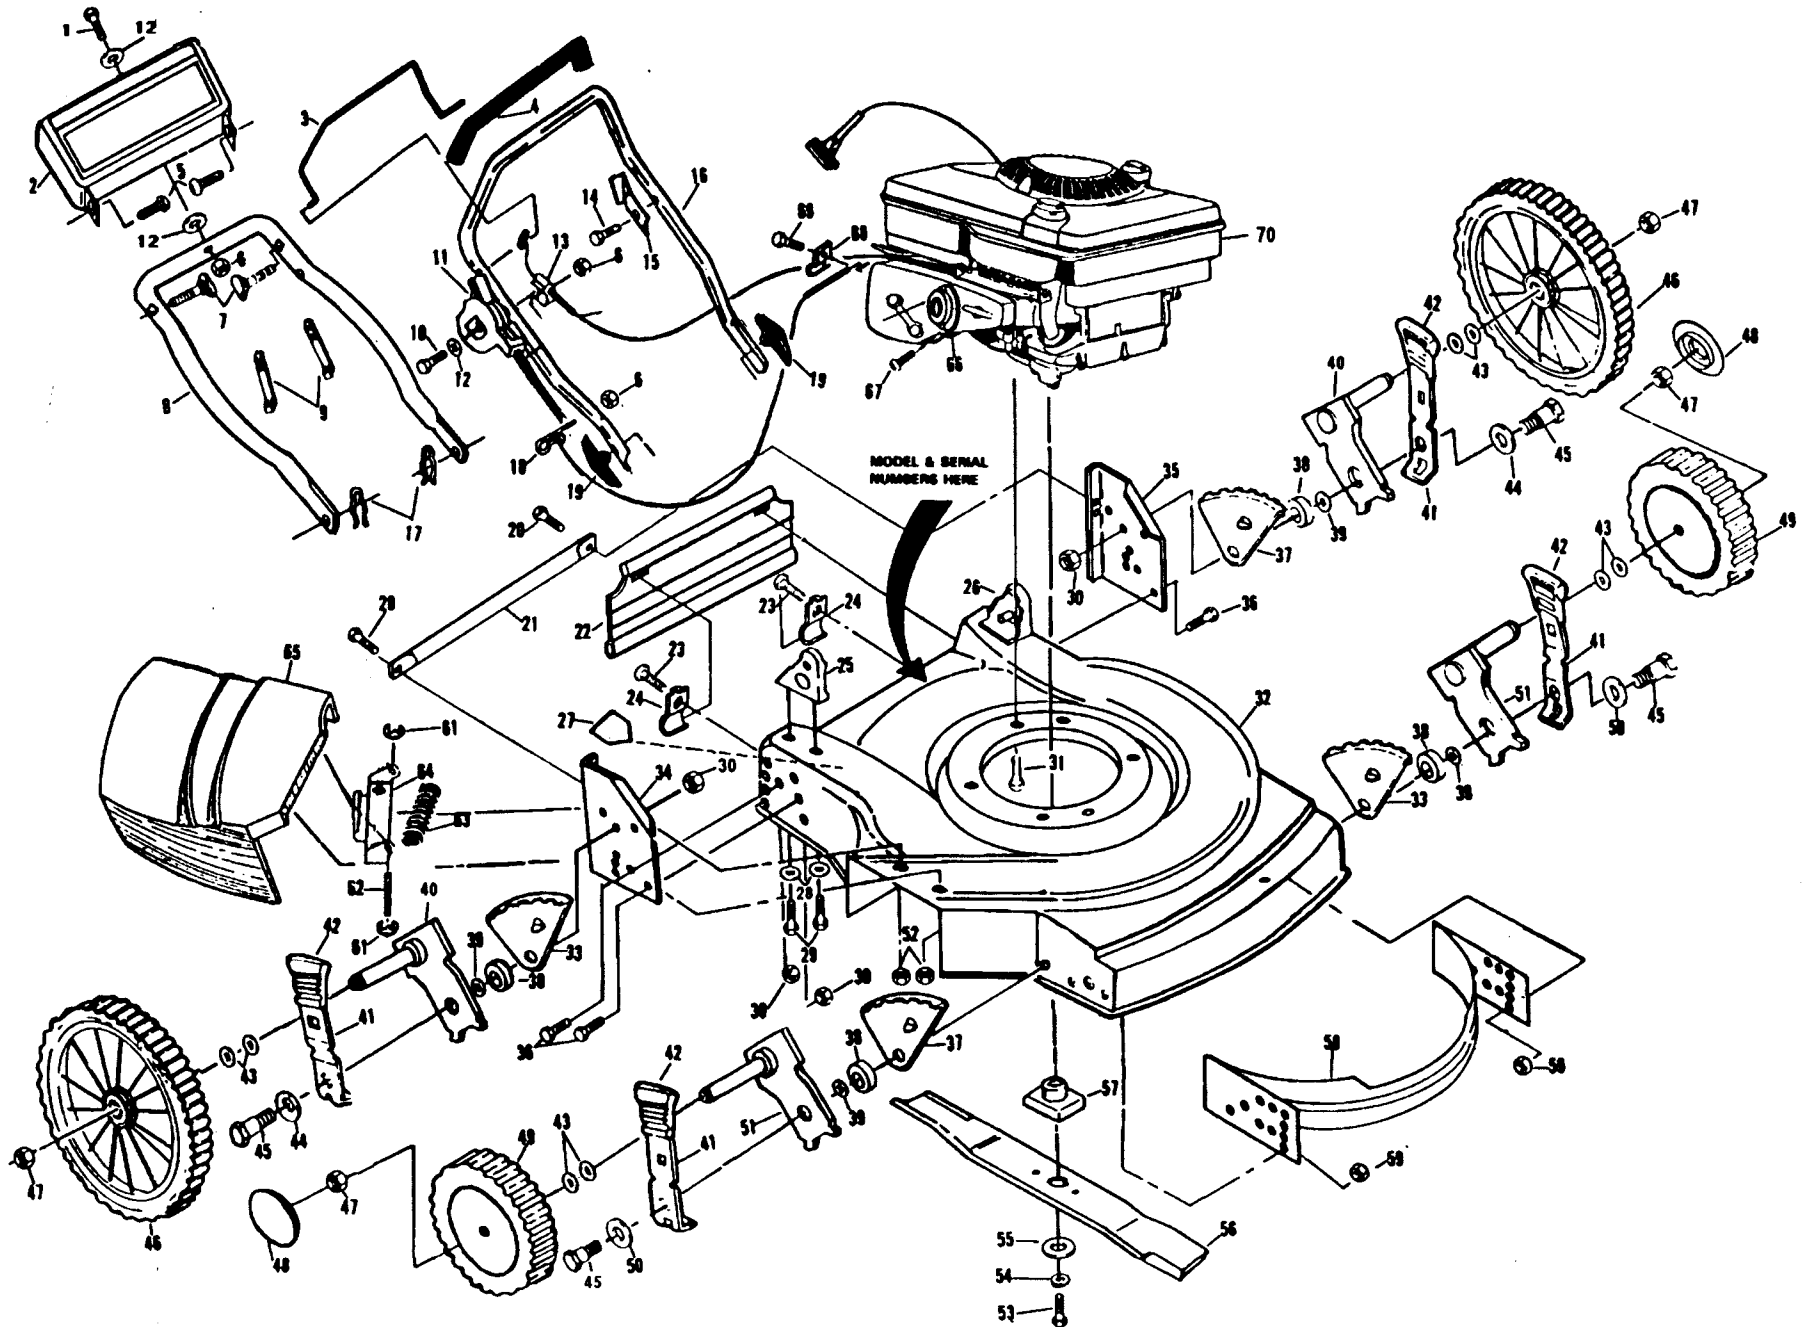

REPAIR PARTS

22" ROTARY LAWN MOWER -- MODEL NO. 56dh, PRODUCT NO. 954 05 07-01

REPAIR PARTS

22" ROTARY LAWN MOWER - - MODEL NO. 56dh, PRODUCT NO. 954 05 07-01

KEY NO.	PART NO.	DESCRIPTION	KEY NO.	PART NO.	DESCRIPTION
1	532 08 54-36	Hex Head Washer Screw 1/4-20 x 1-1/2	40	532 12 51-62	Axle Arm Assembly (Rear)
2	532 80 05-47	Trim Plate	41	532 12 50-66	Selector Spring
3	532 85 07-58	Control Bar	42	532 07 78-65	Selector Knob
4	532 85 07-24	Handle Grip	43	532 05 71-43	Washer
5	532 03 69-53	Self-tapping Screw #10-24 x 5/8	44	532 06 16-51	Washer
6	532 06 36-01	Locknut 1/4-20	45	532 08 49-21	Shoulder Bolt 3/8-16
7	532 05 87-14	Handle Bolt 5/16-18 x 1-3/4	46	532 08 80-17	Wheel & Tire Assembly 14.0 x 2.0
8	532 12 51-73	Lower Handle	47	532 08 39-23	Locknut
9	532 06 64-26	Wire Tie	48	532 85 08-45	Hubcap
10	532 08 56-92	Machine Screw 1/4-20 x 2-1/8	49	532 80 03-33	Wheel & Tire Assembly 8.0 x 2.0
11	532 85 14-64	Throttle Control	50	532 06 23-35	Washer
12	532 08 57-23	Washer	51	532 12 50-61	Axle Arm Assembly (Front)
13	532 85 16-70	Engine Zone Control Cable	52	532 05 34-90	Locknut
14	532 75 00-97	Hex Washer Head Screw #10-24 x 1/2	53	532 85 10-84	Hex Head Screw 3/8-24 x 1-3/8 Gr. 8
15	532 12 51-62	Up-Stop Bracket	54	532 85 02-63	Helical Washer 3/8
16	532 12 51-71	Upper Handle	55	532 85 10-74	Hardened Washer
17	532 05 17-93	Hairpin Cotter	56	532 85 09-73	22" Blade
18	532 80 03-57	Rope Guide	57	532 85 15-14	Blade Adapter
19	532 06 36-88	Handle Knob	58	532 12 50-56	Front Baffle
20	532 05 45-83	Self-tapping Screw 1/4-20 x 1/2	59	532 07 44-00	Locknut 3/8-16
21	532 75 01-57	Support Rod	61	532 03 37-50	E-Ring
22	532 75 10-84	Rear Skirt	62	532 08 75-90	Hinge Rod
23	532 08 12-76	Hex Head Washer Screw #10-24 x 1/2	63	532 08 75-89	Torsion Spring
24	532 12 52-07	Skirt Bracket	64	532 08 75-93	Housing Bracket Assembly
25	532 12 50-47	Handle Bracket Assembly (Right)	65	532 85 07-78	Discharge Guard
26	532 12 50-49	Handle Bracket Assembly (Left)	66	532 10 32-51	* Muffler Deflector
27	532 10 73-39	Danger Decal	67	532 09 37-05	* Screw #8-32 x 3/8
28	532 05 92-89	Washer	68	532 21 31-46	* Cable Clamp
29	532 05 51-87	Thread Cutting Screw 5/16-18 x 1-3/4	69	532 10 74-88	Thread Rolling Screw #10-32 x 5/8
30	532 06 23-36	Locknut 3/8-16	70	-----	* Engine - Briggs & Stratton
31	532 85 09-98	Thread Rolling Screw 3/8-16 x 1			Model No. 124702
32	532 80 14-93	Lawn Mower Housing (Includes Key No. 27)			Type No. 3118-01
33	532 80 03-68	Wheel Adjusting Bracket (LF/RR)	--	532 12 50-55	Rear Baffle (Not Shown)
34	532 12 50-52	Wheel Support Bracket (Right)	--	532 80 16-76	Operator's Manual (English)
35	532 12 50-53	Wheel Support Bracket (Left)	--	532 12 84-36	Operator's Manual (French)
36	532 05 59-12	Hex Head Bolt 3/8-16 x 3/4	--	532 80 05-69	Decal (Engine)
37	532 80 03-70	Wheel Adjusting Bracket (RF/LR)	--	532 80 05-72	Decal (Housing)
38	532 08 49-20	Spacer	--	532 85 07-88	Decal (Trim Plate)
39	532 08 83-48	Washer			