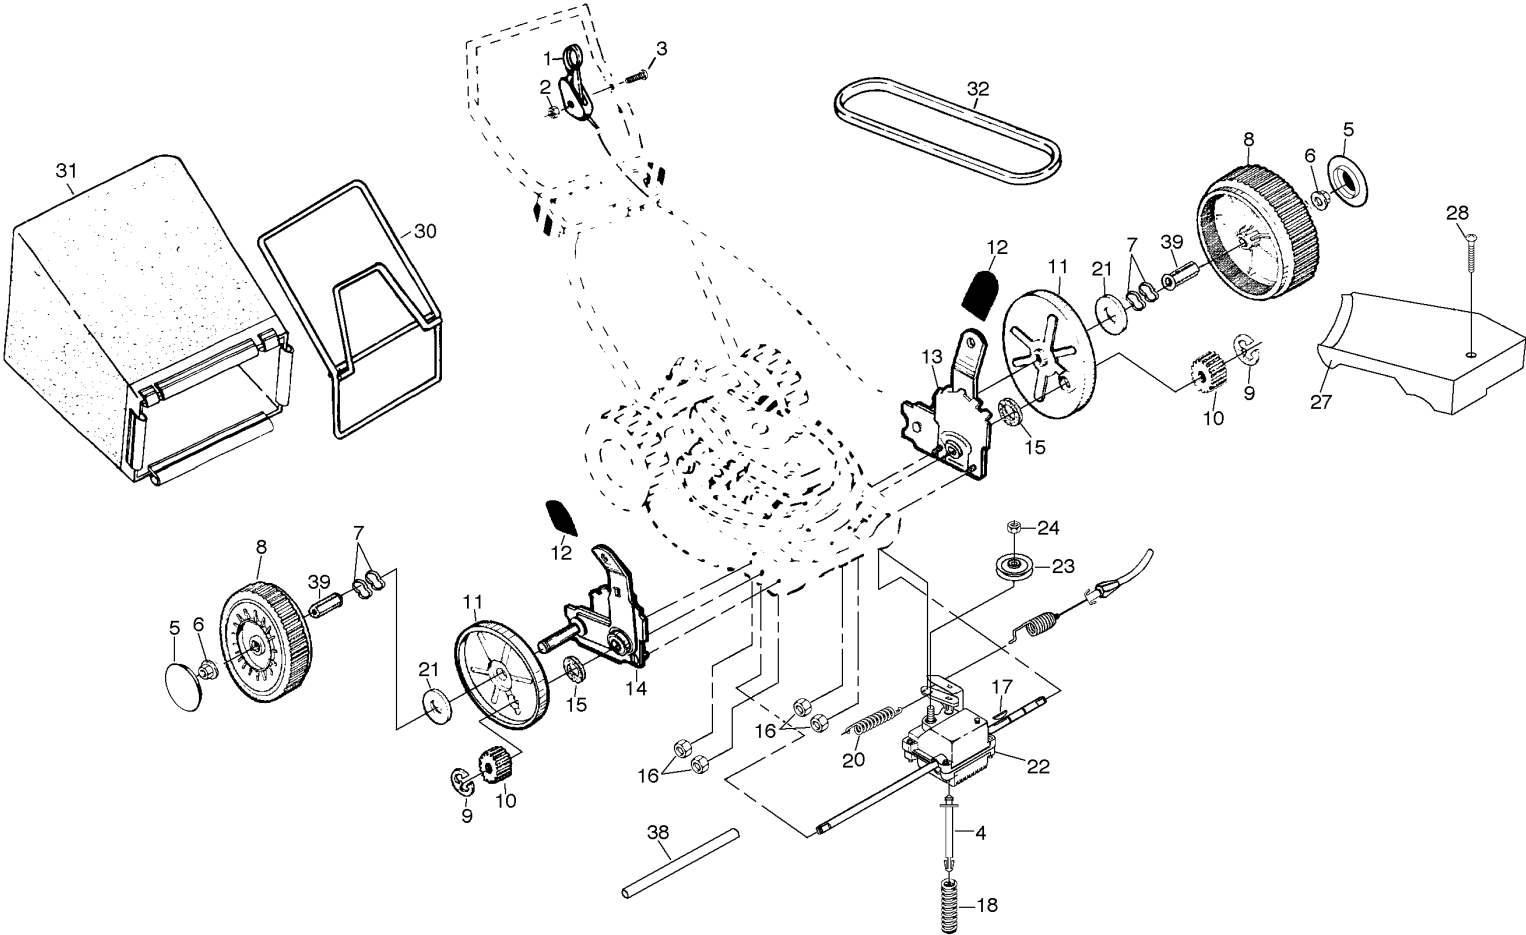

REPAIR PARTS

ROTARY LAWN MOWER - - MODEL NO. 560hst (954140060B)

GEAR CASE ASSEMBLY PART NUMBER 532702511

KEY NO.	PART NO.	DESCRIPTION
1	817490416	Tapping Screw 1/4-20 x 1-1/4
2	532140269	Engagement Bracket
3	532137053	Shifter
4	532057072	Seal
5	532702710	Grooved Pin 1/8 x 5/8
6	532048373	Gear Case Halves Kit (Includes Key Nos. 4, 5, and 7)
7	532077881	Bearing
8	532137051	Worm Shaft
9	532137074	Drive Shaft
10	532057079	Hardened Washer

REPAIR PARTS

ROTARY LAWN MOWER - - MODEL NO. 560hst (954140060B)

18

REPAIR PARTS

ROTARY LAWN MOWER - - MODEL NO. 560hst (954140060B)

KEY NO.	PART NO.	DESCRIPTION	KEY NO.	PART NO.	DESCRIPTION
1	532146323	Drive Control	20	532075192	Spring
2	532751152	Locknut #10-24	21	532067725	Washer 1/2 x 1-1/2 x .134
3	532158755	Pan Head Machine Screw 1/4-20 x 2-1/8	22	532702511	Gear Case Assembly
4	532150495	Spring Retainer	23	532137052	Drive Pulley
5	532157008	Hubcap	24	532132010	Locknut
6	532083923	Nut	27	532162366	Drive Cover
7	532057143	Wave Washer	28	532143603	Pan Head Tapping Screw #10-24 x 2-3/4
8	532801156	Wheel & Tire Assembly	30	532088614	Catcher Frame
9	812000058	E-ring	31	532800386	Grass Bag
10	532137054	Pinion	32	532146527	V-Belt
11	532088080	Dust Cover	38	532086012	Drive Shaft Cover
12	532701037	Selector Knob	39	532088446	Wheel Bushing
13	532151009	Wheel Adjuster Assembly (Left)			
14	532151010	Wheel Adjuster Assembly (Right)			
16	532063601	Locknut			
18	532137090	Spring			