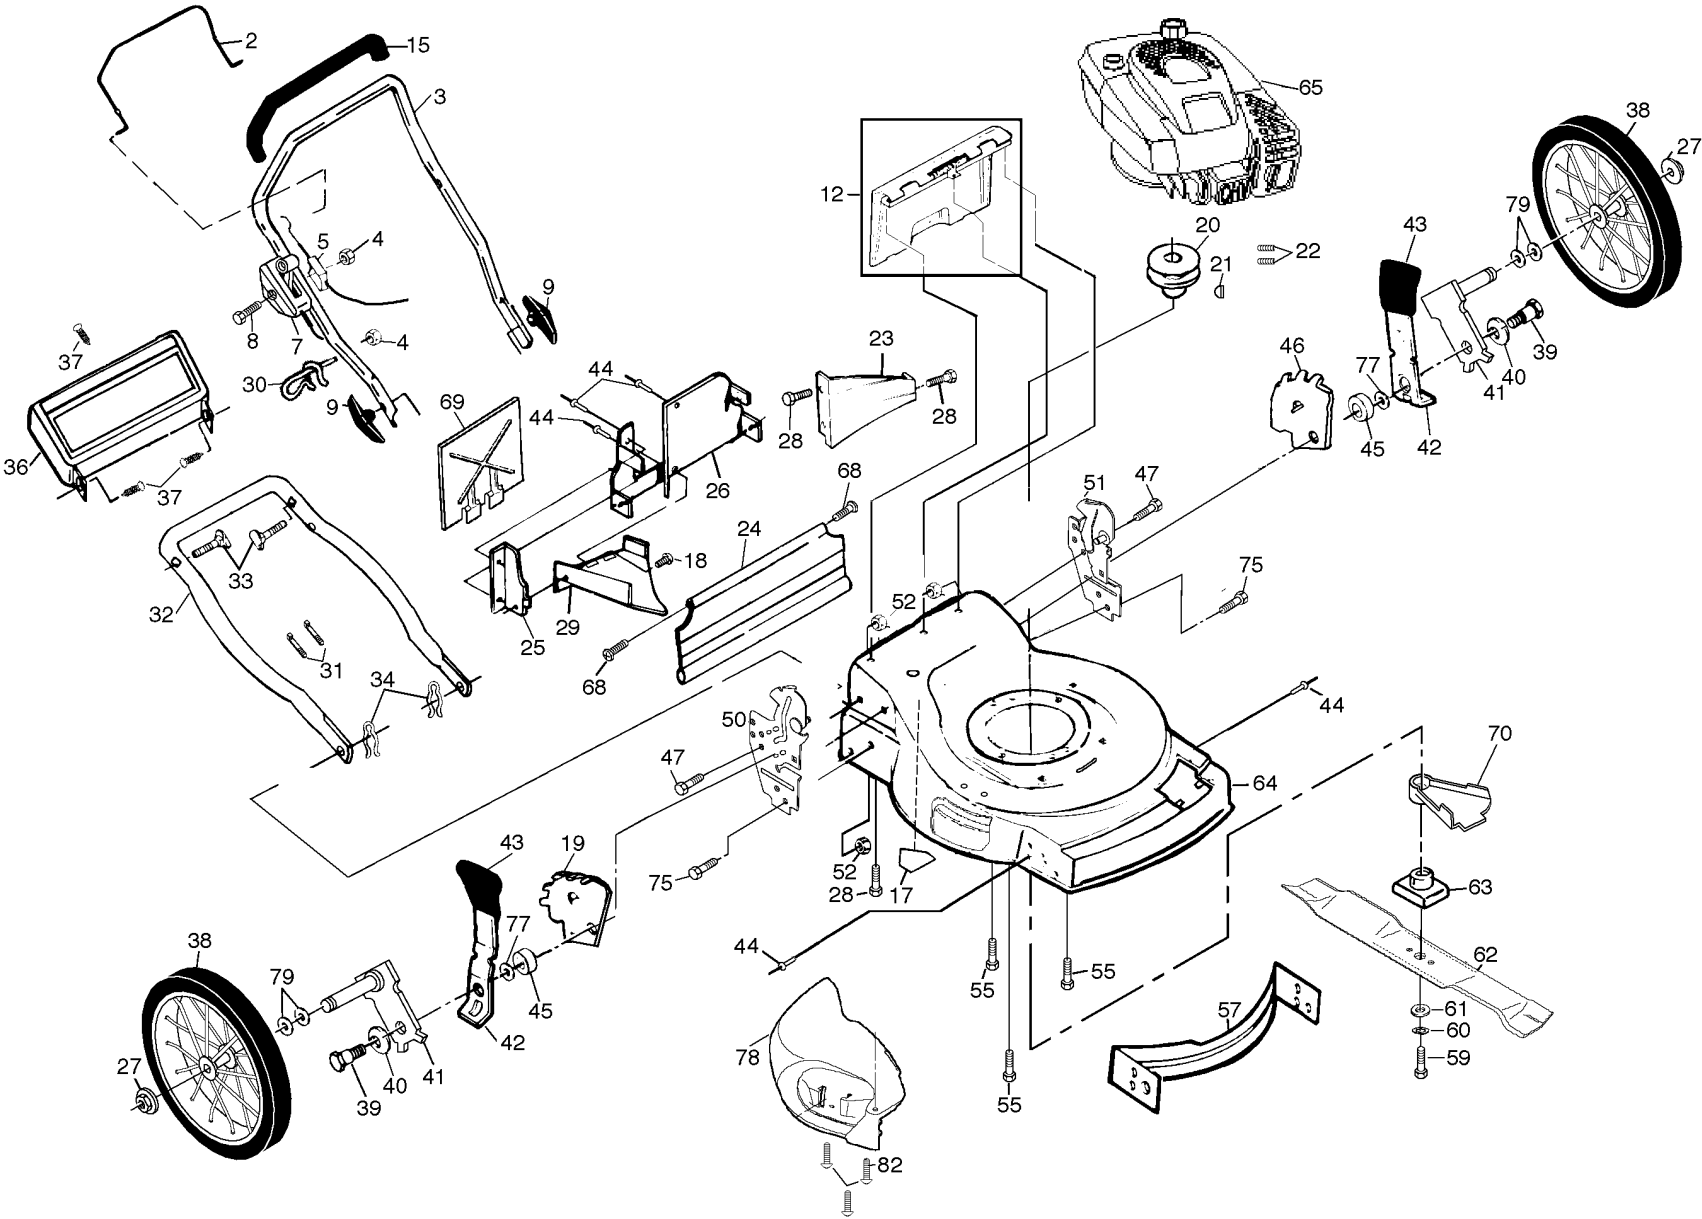

REPAIR PARTS

ROTARY LAWN MOWER - - MODEL NO. 560hst (954140060B)

16

REPAIR PARTS

ROTARY LAWN MOWER - - MODEL NO. 560hst (954140060B)

KEY NO.	PART NO.	DESCRIPTION	KEY NO.	PART NO.	DESCRIPTION
2	532146900	Control Bar	40	532061651	Spring Washer
3	532131815	Upper Handle	41	532125323	Axle Arm
4	532063601	Locknut	42	532125066	Selector Spring
5	532851671	Engine Zone Control Cable	43	532701037	Selector Knob
7	532158059	Throttle Control	44	532128415	Pop Rivet
8	532144929	Hex Washer Head Screw 1/4-20 x 2-1/8	45	532146630	Spacer
9	532136376	Handle Knob	46	532800370	Wheel Adjusting Bracket
12	532151023	Rear Door Kit	47	532150078	Self-tapping Screw 5/16-18 x 3/4
15	532155890	Handle Grip	50	532162353	Handle Bracket (Right)
17	532107339	Danger Decal	51	532162354	Handle Bracket (Left)
18	532150050	Screw	52	532751592	Locknut 3/8-16
19	532800368	Wheel Adjusting Bracket	55	532150406	Hex Head Thread Rolling Screw 3/8-16 x 1-1/8
20	532085543	Engine Pulley	57	532138871	Front Baffle
21	532087677	Hi Pro Key #505	59	532851084	Hex Head Machine Screw 3/8-24 x 1-3/8 Gr. 8
22	532059708	Set Screw 1/4-20 x 5/16	60	532850263	Helical Lock Washer
23	532148941	Rear Baffle	61	532851074	Hardened Washer
24	532140540	Rear Skirt	62	532141114	Blade 22"
25	532138860	Side Baffle	63	532851514	Blade Adapter
26	532162456	Back Plate	64	532162339	Lawn Mower Housing Kit (Includes Key No. 17)
27	532083923	Flanged Locknut	65	-----	Engine Tecumseh OVR M60
28	532054583	Screw Hex Head 1/4-20 x 1/2	68	532088652	Hinge Screw
29	532125376	Discharge Baffle	69	532125368	Mulcher Plate
30	532132001	Rope Guide	70	532134612	Debris Shield
31	532066426	Wire Tie	75	874760612	Bolt
32	532157082	Lower Handle	77	532088348	Flat Washer
33	532131959	Handle Bolt	78	532162358	Combi-cut Door
34	532051793	Hairpin Cotter	79	532057143	Wave Washer
36	532157070	Trim Plate Assembly	82	532141841	Screw
37	532701477	Push-in Fastener	--	532164239	Owner's Manual
38	532088017	Wheel & Tire Assembly			
39	532142748	Shoulder Bolt