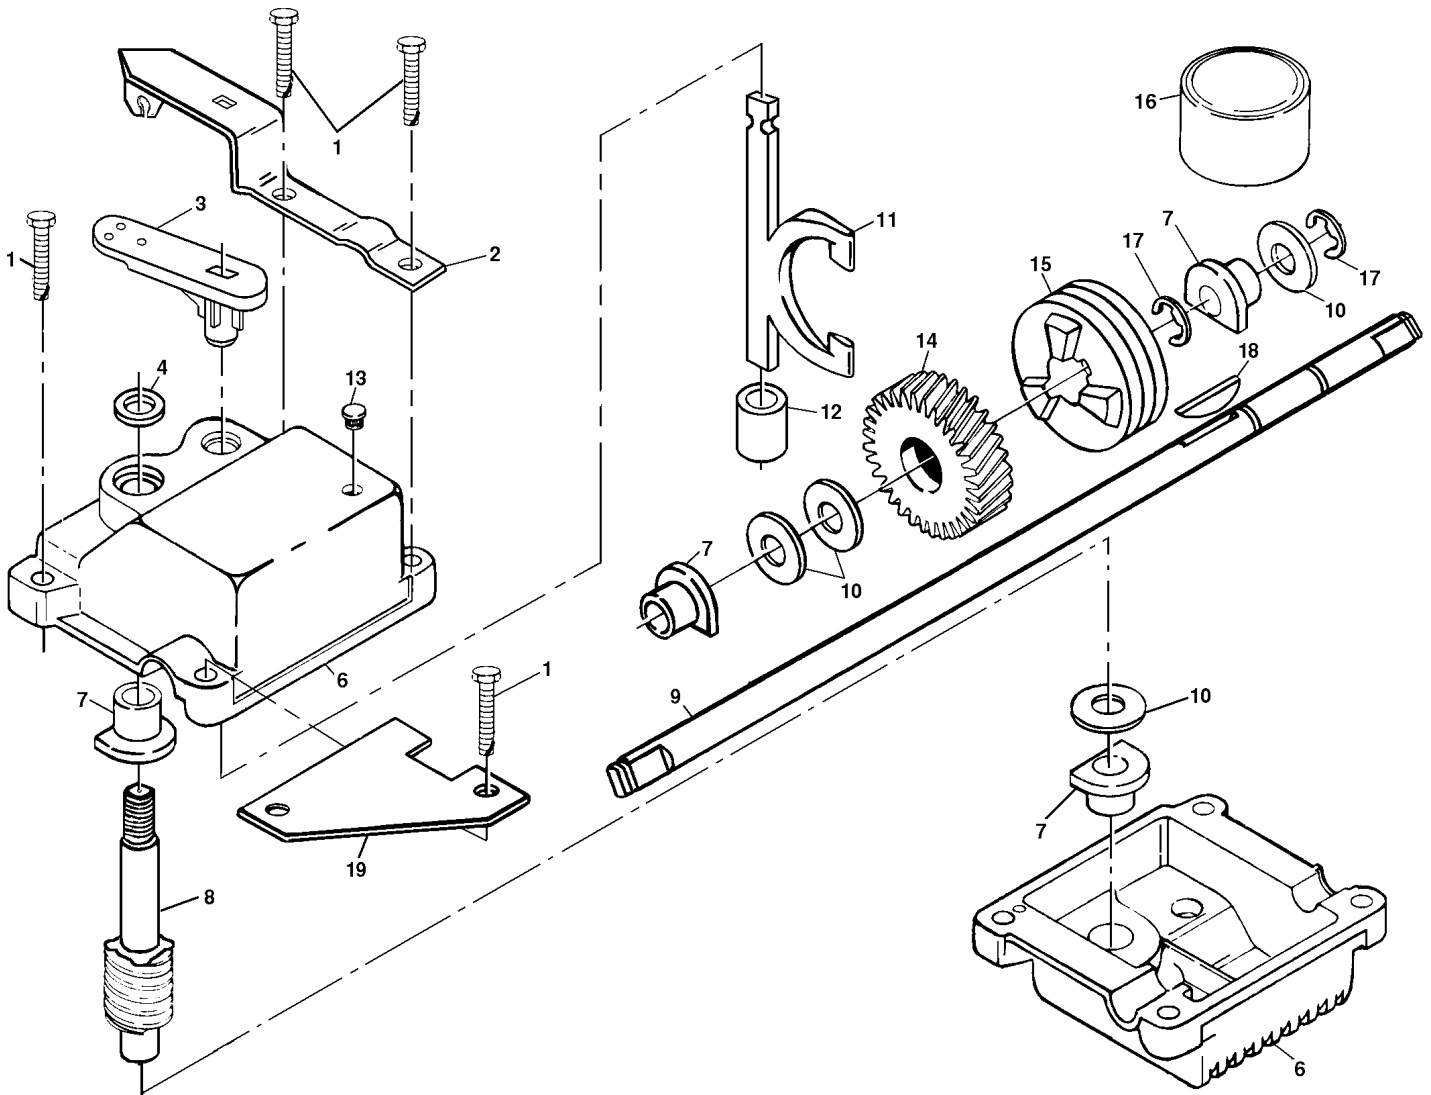

REPAIR PARTS

ROTARY LAWN MOWER - - MODEL NO. 560hst (954140060B)

GEAR CASE ASSEMBLY PART NUMBER 532702511

KEY NO.	PART NO.	DESCRIPTION
1	817490416	Tapping Screw 1/4-20 x 1-1/4
2	532140269	Engagement Bracket
3	532137053	Shifter
4	532057072	Seal
5	532702710	Grooved Pin 1/8 x 5/8
6	532048373	Gear Case Halves Kit (Includes Key Nos. 4, 5, and 7)
7	532077881	Bearing
8	532137051	Worm Shaft
9	532137074	Drive Shaft
10	532057079	Hardened Washer

KEY NO.	PART NO.	DESCRIPTION
11	532131484	Clutch Yoke
12	532700343	Bushing
13	532086447	Plug
14	532137050	Helical Gear
15	532750436	Clutch Jaw
16	532750369	Grease
17	812000003	E-Ring
18	532850848	Hi-Pro Key
19	532125441	Spring Bracket

REPAIR PARTS

ROTARY LAWN MOWER - - MODEL NO. 560hst (954140060B)

18

REPAIR PARTS

ROTARY LAWN MOWER - - MODEL NO. 560hst (954140060B)

KEY NO.	PART NO.	DESCRIPTION	KEY NO.	PART NO.	DESCRIPTION
1	532146323	Drive Control	20	532075192	Spring
2	532751152	Locknut #10-24	21	532067725	Washer 1/2 x 1-1/2 x .134
3	532158755	Pan Head Machine Screw 1/4-20 x 2-1/8	22	532702511	Gear Case Assembly
4	532150495	Spring Retainer	23	532137052	Drive Pulley
5	532157008	Hubcap	24	532132010	Locknut
6	532083923	Nut	27	532162366	Drive Cover
7	532057143	Wave Washer	28	532143603	Pan Head Tapping Screw #10-24 x 2-3/4
8	532801156	Wheel & Tire Assembly	30	532088614	Catcher Frame
9	812000058	E-ring	31	532800386	Grass Bag
10	532137054	Pinion	32	532146527	V-Belt
11	532088080	Dust Cover	38	532086012	Drive Shaft Cover
12	532701037	Selector Knob	39	532088446	Wheel Bushing
13	532151009	Wheel Adjuster Assembly (Left)			
14	532151010	Wheel Adjuster Assembly (Right)			
16	532063601	Locknut			
18	532137090	Spring			