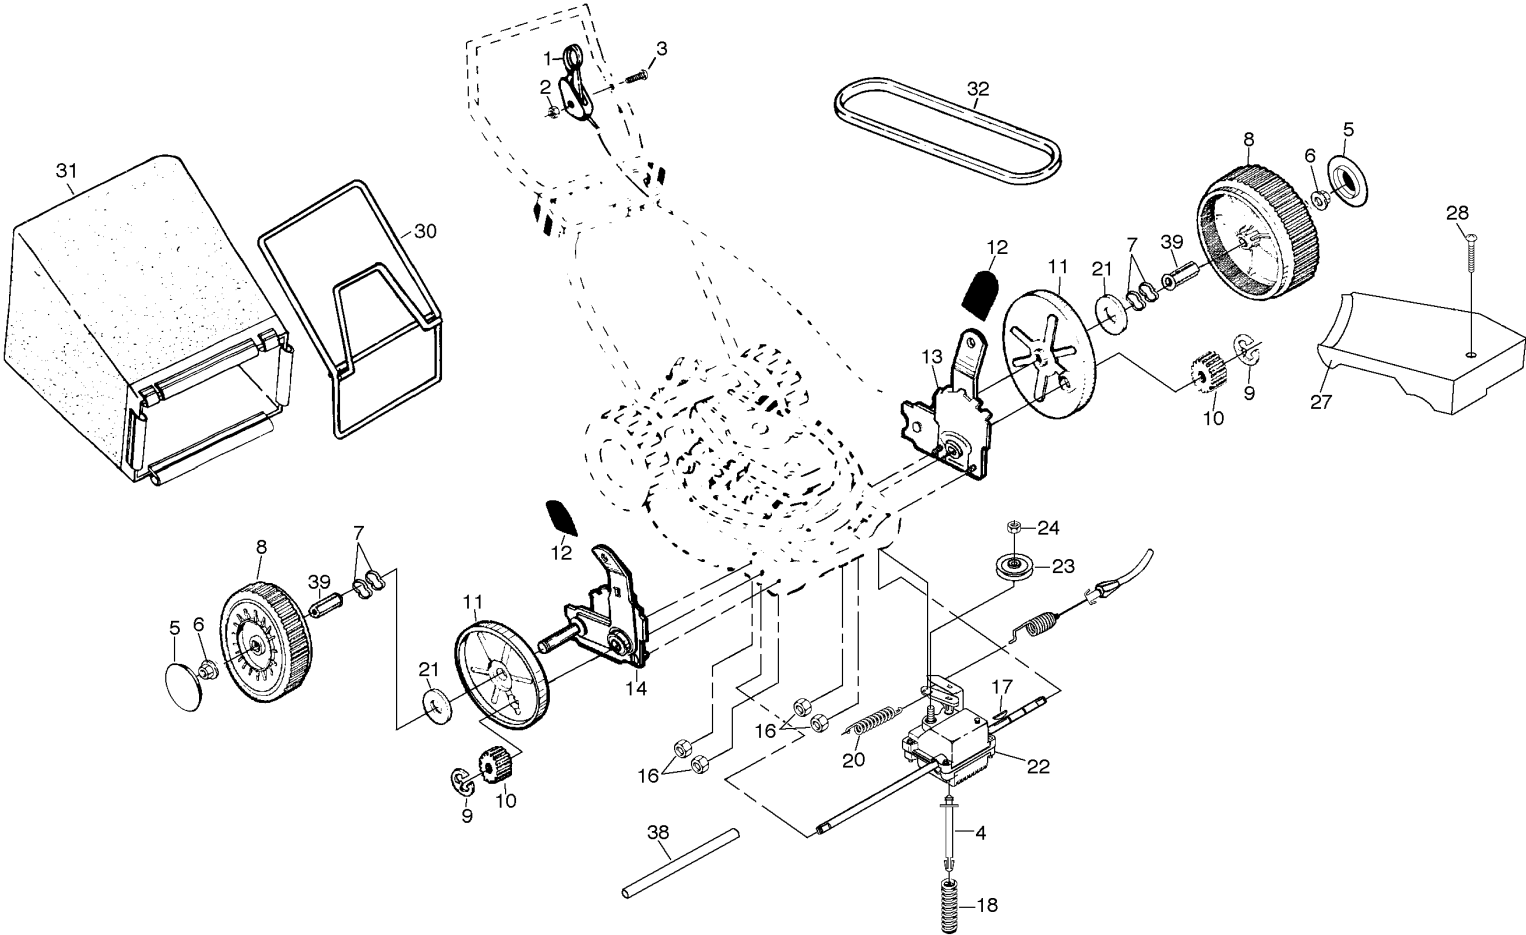

REPAIR PARTS

ROTARY LAWN MOWER - - MODEL NO. 560hsh (954140059B)

18

REPAIR PARTS

ROTARY LAWN MOWER - - MODEL NO. 560hsh (954140059B)

KEY NO.	PART NO.	DESCRIPTION	KEY NO.	PART NO.	DESCRIPTION
1	532148312	Drive Control	20	532075192	Spring
2	532751152	Locknut #10-24	21	532067725	Washer 1/2 x 1-1/2 x .134
3	532158755	Pan Head Machine Screw 1/4-20 x 2-1/8	22	532702511	Gear Case Assembly
4	532150495	Spring Retainer	23	532137052	Drive Pulley
5	532157008	Hubcap	24	532132010	Locknut
6	532083923	Nut	27	532162366	Drive Cover
7	532057143	Wave Washer	28	532143603	Pan Head Tapping Screw #10-24 x 2-3/4
8	532801156	Wheel & Tire Assembly	30	532088614	Catcher Frame
9	812000058	E-ring	31	532800386	Grass Bag
10	532137054	Pinion	32	532146527	V-Belt
11	532088080	Dust Cover	38	532086012	Drive Shaft Cover
12	532701037	Selector Knob	39	532088446	Wheel Bushing
13	532151009	Wheel Adjuster Assembly (Left)			
14	532151010	Wheel Adjuster Assembly (Right)			
16	532063601	Locknut			
18	532137090	Spring