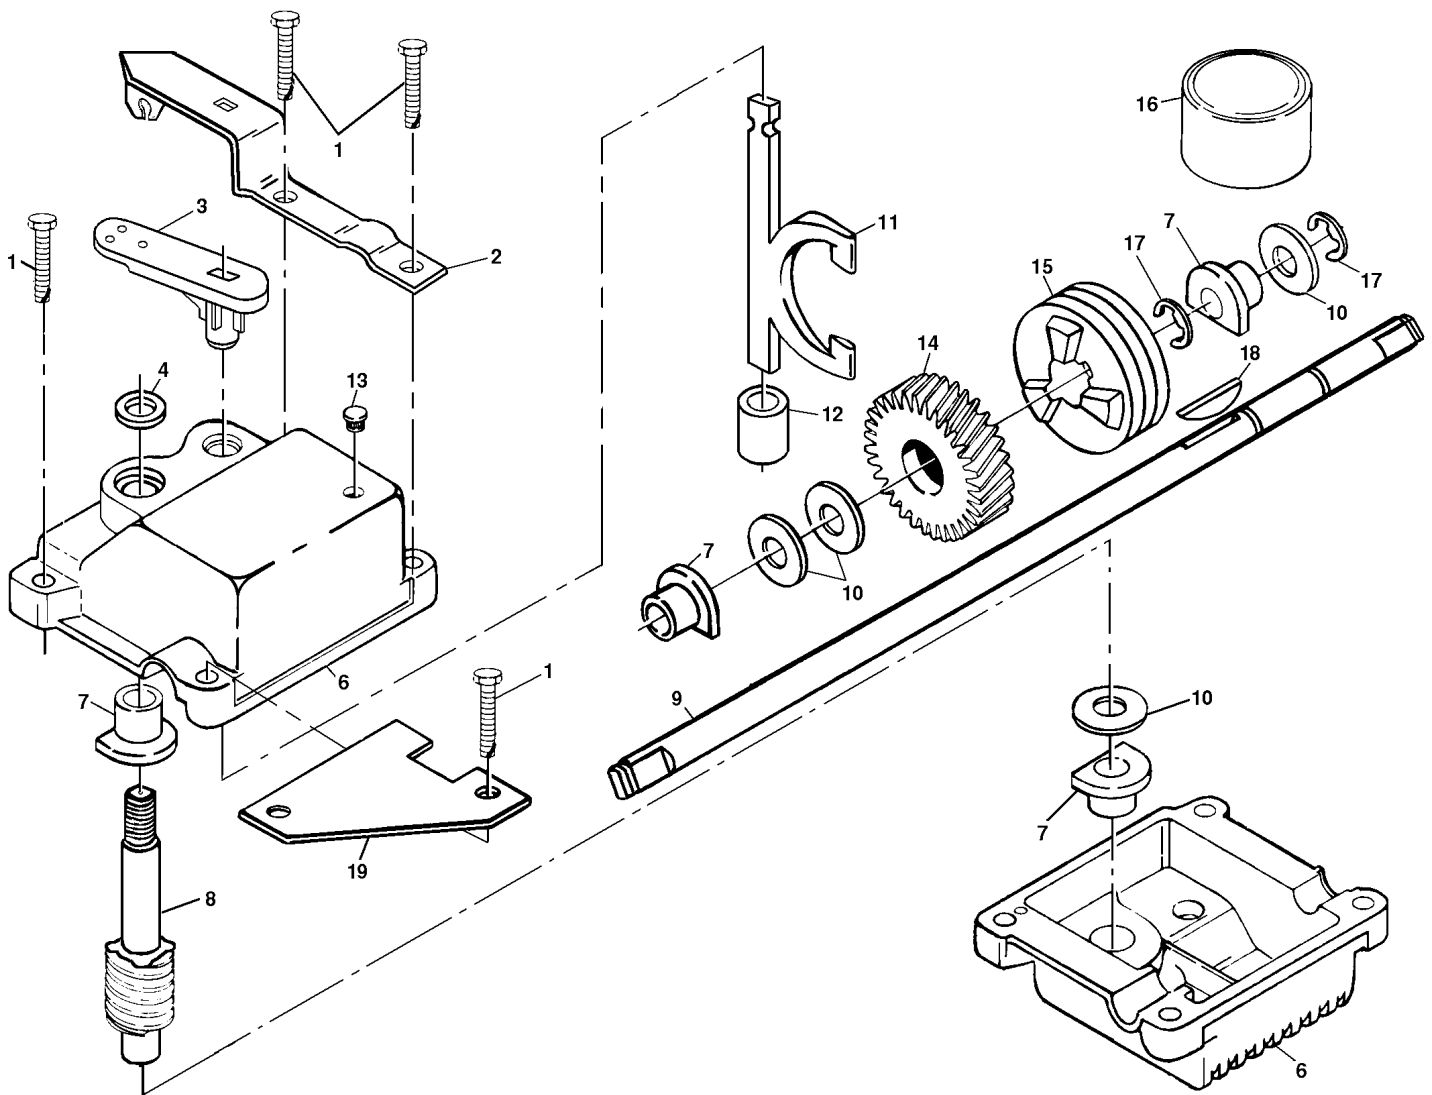

REPAIR PARTS

ROTARY LAWN MOWER - - MODEL NO. 560hsh (954140059B)

GEAR CASE ASSEMBLY PART NUMBER 702511

KEY NO.	PART NO.	DESCRIPTION
1	817490416	Tapping Screw 1/4-20 x 1-1/4
2	532140269	Engagement Bracket
3	532137053	Shifter
4	532057072	Seal
5	532702710	Grooved Pin 1/8 x 5/8
6	532048373	Gear Case Halves Kit (Includes Key Nos. 4, 5, and 7)
7	532077881	Bearing
8	532137051	Worm Shaft
9	532137074	Drive Shaft
10	532057079	Hardened Washer

KEY NO.	PART NO.	DESCRIPTION
11	532131484	Clutch Yoke
12	532700343	Bushing
13	532086447	Plug
14	532137050	Helical Gear
15	532750436	Clutch Jaw
16	532750369	Grease
17	812000003	E-Ring
18	532850848	Hi-Pro Key
19	532125441	Spring Bracket

REPAIR PARTS

ROTARY LAWN MOWER - - MODEL NO. 560hsh (954140059B)

18

REPAIR PARTS

ROTARY LAWN MOWER - - MODEL NO. 560hsh (954140059B)

KEY NO.	PART NO.	DESCRIPTION	KEY NO.	PART NO.	DESCRIPTION
1	532148312	Drive Control	20	532075192	Spring
2	532751152	Locknut #10-24	21	532067725	Washer 1/2 x 1-1/2 x .134
3	532158755	Pan Head Machine Screw 1/4-20 x 2-1/8	22	532702511	Gear Case Assembly
4	532150495	Spring Retainer	23	532137052	Drive Pulley
5	532157008	Hubcap	24	532132010	Locknut
6	532083923	Nut	27	532162366	Drive Cover
7	532057143	Wave Washer	28	532143603	Pan Head Tapping Screw #10-24 x 2-3/4
8	532801156	Wheel & Tire Assembly	30	532088614	Catcher Frame
9	812000058	E-ring	31	532800386	Grass Bag
10	532137054	Pinion	32	532146527	V-Belt
11	532088080	Dust Cover	38	532086012	Drive Shaft Cover
12	532701037	Selector Knob	39	532088446	Wheel Bushing
13	532151009	Wheel Adjuster Assembly (Left)			
14	532151010	Wheel Adjuster Assembly (Right)			
16	532063601	Locknut			
18	532137090	Spring			