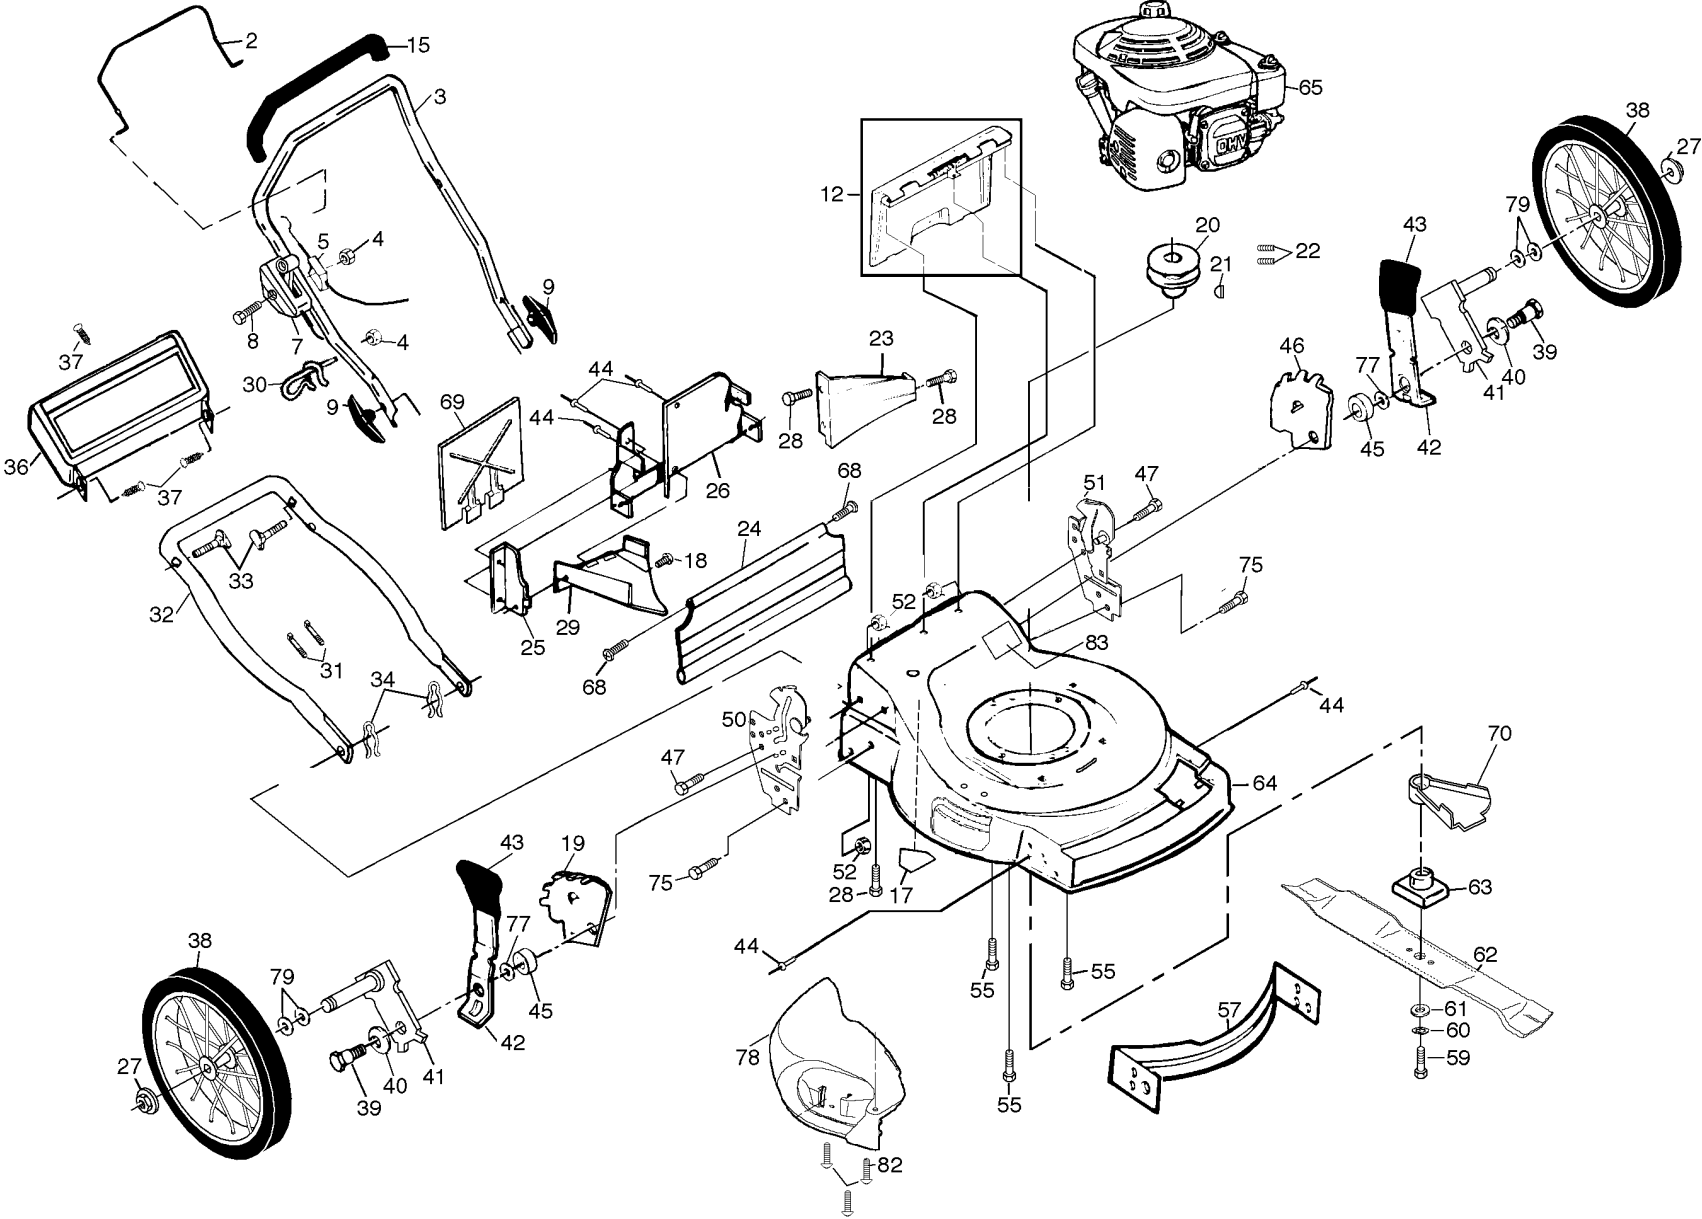

REPAIR PARTS

ROTARY LAWN MOWER - - MODEL NO. 560hsh (954140059B)

16

REPAIR PARTS

ROTARY LAWN MOWER - - MODEL NO. 560hsh (954140059B)

KEY NO.	PART NO.	DESCRIPTION	KEY NO.	PART NO.	DESCRIPTION
2	532146900	Control Bar	40	532061651	Spring Washer
3	532164280	Upper Handle	41	532125323	Axle Arm
4	532063601	Locknut	42	532125066	Selector Spring
5	532851671	Engine Zone Control Cable	43	532701037	Selector Knob
7	532163340	Throttle Control	44	532128415	Pop Rivet
8	532144929	Hex Washer Head Screw 1/4-20 x 2-1/8	45	532146630	Spacer
9	532136376	Handle Knob	46	532800370	Wheel Adjusting Bracket
12	532151023	Rear Door Kit	47	532150078	Self-tapping Screw 5/16-18 x 3/4
15	532164265	Handle Grip	50	532162353	Handle Bracket (Right)
17	532107339	Danger Decal	51	532162354	Handle Bracket (Left)
18	532150050	Screw	52	532751592	Locknut 3/8-16
19	532800368	Wheel Adjusting Bracket	55	532150406	Hex Head Thread Rolling Screw 3/8-16 x 1-1/8
20	532084596	Engine Pulley	57	532138871	Front Baffle
21	532087677	Hi Pro Key #505	59	532851084	Hex Head Machine Screw 3/8-24 x 1-3/8 Gr. 8
22	532059708	Set Screw 1/4-20 x 5/16	60	532850263	Helical Lock Washer
23	532148941	Rear Baffle	61	532851074	Hardened Washer
24	532140540	Rear Skirt	62	532141114	Blade 22"
25	532138860	Side Baffle	63	532851514	Blade Adapter
26	532162456	Back Plate	64	532162339	Lawn Mower Housing Kit (Includes Key No. 17)
27	532083923	Flanged Locknut	65	-----	Engine Honda GXV-140
28	532054583	Screw Hex Head 1/4-20 x 1/2	68	532088652	Hinge Screw
29	532125376	Discharge Baffle	69	532125368	Mulcher Plate
30	532132001	Rope Guide	70	532134612	Debris Shield
31	532066426	Wire Tie	75	874760612	Bolt
32	532157082	Lower Handle	77	532088348	Flat Washer
33	532131959	Handle Bolt	78	532162358	Combi-cut Door
34	532051793	Hairpin Cotter	79	532057143	Wave Washer
36	532157070	Trim Plate Assembly	82	532141841	Screw
37	532701477	Push-in Fastener	83	532162300	Warning Decal
38	532088017	Wheel & Tire Assembly	--	532165217	Owner's Manual
39	532142748	Shoulder Bolt