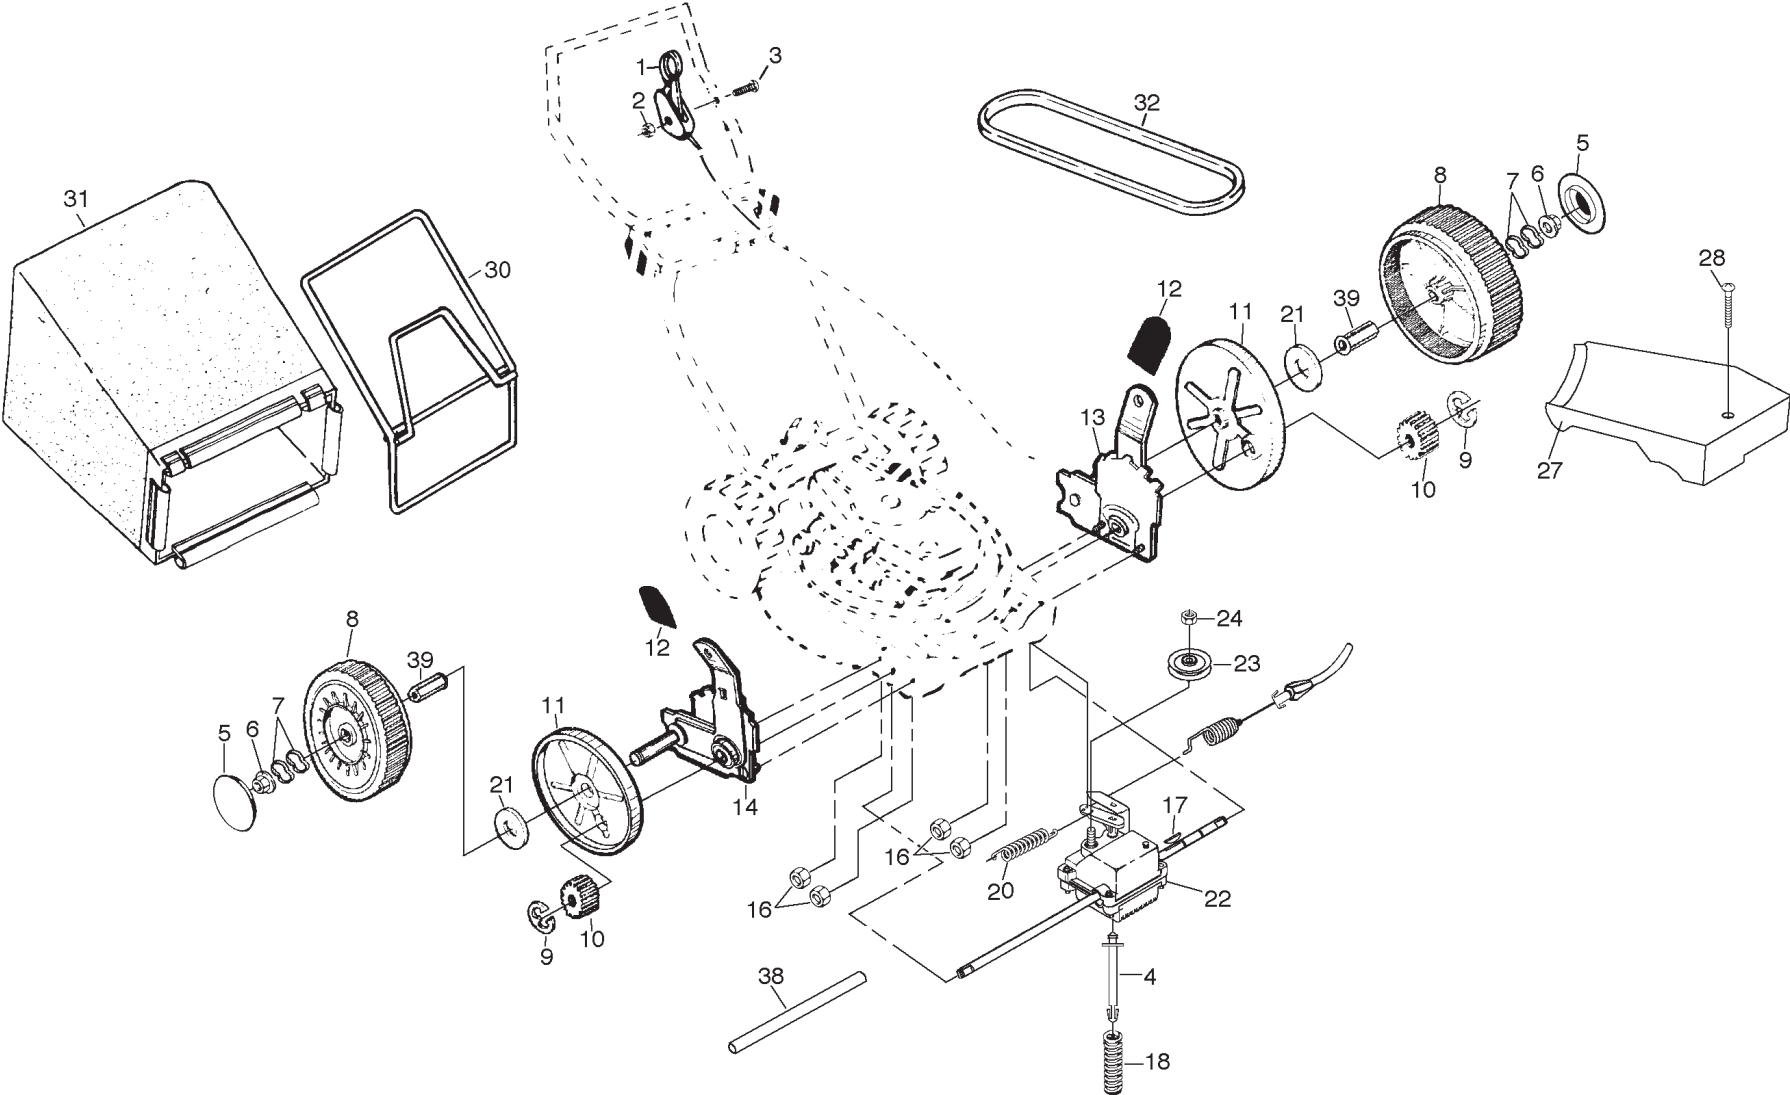

REPAIR PARTS

ROTARY LAWN MOWER - - MODEL NO. 560hsh (954140059A)

18

REPAIR PARTS

ROTARY LAWN MOWER - - MODEL NO. 560hsh (954140059A)

KEY NO.	PART NO.	DESCRIPTION	KEY NO.	PART NO.	DESCRIPTION
1	532148312	Drive Control	20	532075192	Spring
2	532751152	Locknut #10-24	21	532067725	Washer 1/2 x 1-1/2 x .134
3	532158755	Pan Head Machine Screw 1/4-20 x 2-1/8	22	532702511	Gear Case Assembly
4	532150495	Spring Retainer	23	532137052	Drive Pulley
5	532157008	Hubcap	24	532132010	Locknut
6	532145212	Nut	27	532162366	Drive Cover
7	532057143	Wave Washer	28	532143603	Pan Head Tapping Screw #10-24 x 2-3/4
8	532801156	Wheel & Tire Assembly	30	532088614	Catcher Frame
9	812000058	E-ring	31	532800386	Grass Bag
10	532137054	Pinion	32	532146527	V-Belt
11	532088080	Dust Cover	38	532086012	Drive Shaft Cover
12	532701037	Selector Knob	39	532088446	Wheel Bushing
13	532151009	Wheel Adjuster Assembly (Left)	--	532163140	Drive Cover Decal
14	532151010	Wheel Adjuster Assembly (Right)	--	532750320	Ht. Adjuster Decal RH
16	532063601	Locknut	--	532750319	Ht. Adjuster Decal LH
18	532137090	Spring			