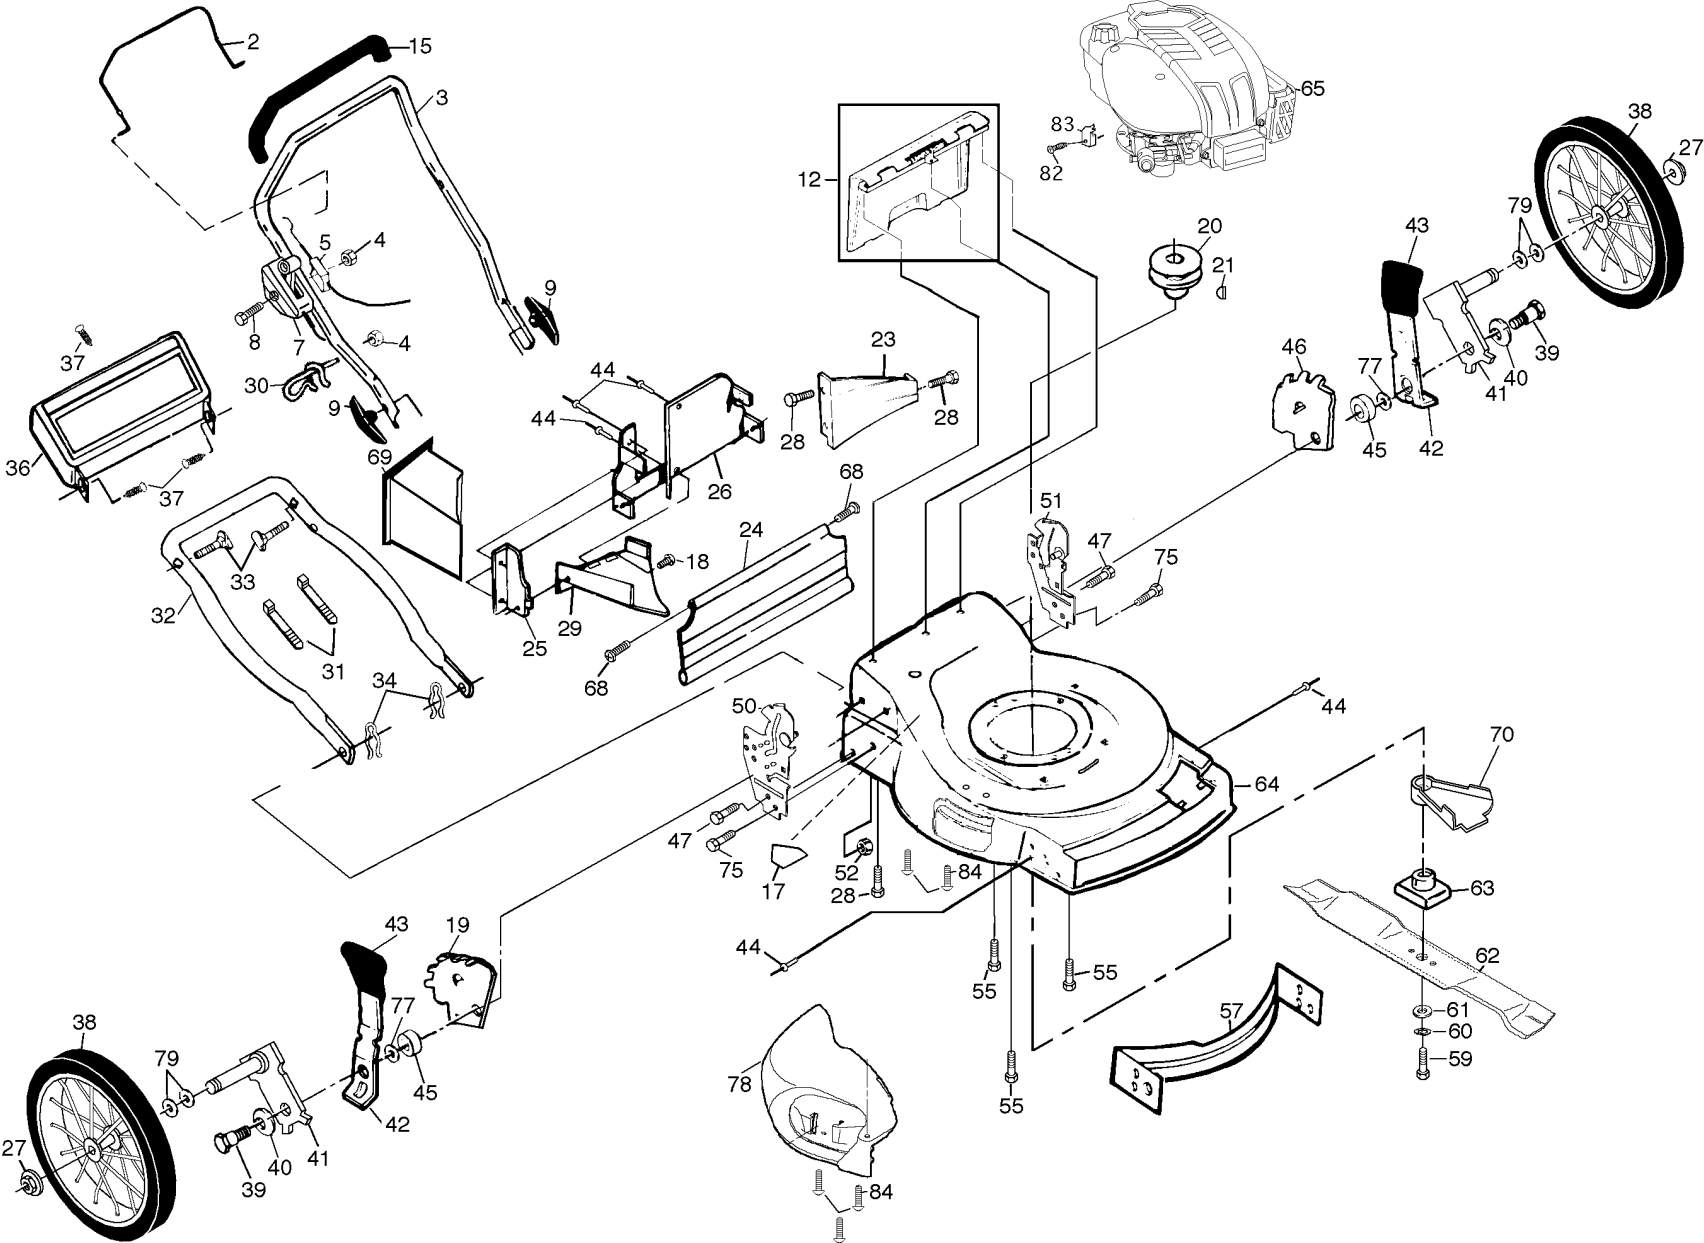

REPAIR PARTS

ROTARY LAWN MOWER - - MODEL NO. 560hs (954140058C)

16

REPAIR PARTS

ROTARY LAWN MOWER - - MODEL NO. 560hs (954140058C)

KEY NO.	PART NO.	DESCRIPTION	KEY NO.	PART NO.	DESCRIPTION
2	532146900	Control Bar	44	532128415	Pop Rivet
3	532166267	Upper Handle	45	532146630	Spacer
4	532063601	Locknut	46	532800370	Wheel Adjusting Bracket
5	532851671	Engine Zone Control Cable	47	532150078	Self-tapping Screw 5/16-18 x 3/4
7	532700644	Throttle Control	50	532162353	Handle Bracket (Right)
8	532144929	Hex Washer Head Screw 1/4-20 x 2-1/8	51	532162354	Handle Bracket (Left)
9	532136376	Handle Knob	52	532751592	Locknut 3/8-16
12	532151023	Rear Door Kit	55	532150406	Hex Head Thread Rolling Screw 3/8-16 x 1-1/8
15	532164265	Handle Grip	57	532165548	Front Baffle
17	532107339	Danger Decal	59	532851084	Hex Head Machine Screw 3/8-24 x 1-3/8 Gr. 8
18	532150050	Screw	60	532850263	Helical Lock Washer
19	532800368	Wheel Adjusting Bracket	61	532851074	Hardened Washer
20	532084596	Engine Pulley	62	532141114	Blade 22"
21	532087677	Hi Pro Key #505	63	532851514	Blade Adapter
23	532148941	Rear Baffle	64	532162339	Lawn Mower Housing Kit (Includes Key No. 17)
24	532140540	Rear Skirt	65	-----	Engine Briggs & Stratton 121602
25	532138860	Side Baffle	68	532088652	Hinge Screw
26	532162456	Back Plate	69	532166649	Mulcher Plug
27	532083923	Flanged Locknut	70	532134612	Debris Shield
28	532054583	Screw Hex Head 1/4-20 x 1/2	75	874760612	Bolt
29	532125376	Discharge Baffle	77	532088348	Flat Washer
30	532132001	Rope Guide	78	532162358	Quick Trim Door Assm.
31	532066426	Wire Tie	79	532057143	Wave Washer
32	532157082	Lower Handle	82	532083816	Screw
33	532131959	Handle Bolt	83	532213146	Engine Clamp
34	532051793	Hairpin Cotter	84	532141841	Screw
36	532157070	Trim Plate Assembly	--	532162300	Warning Decal
37	532701477	Push-in Fastener	--	532166275	Owner's Manual
38	532088017	Wheel & Tire Assembly			
39	532142748	Shoulder Bolt			
40	532061651	Spring Washer			
41	532125323	Axle Arm			
42	532125066	Selector Spring			
43	532701037	Selector Knob