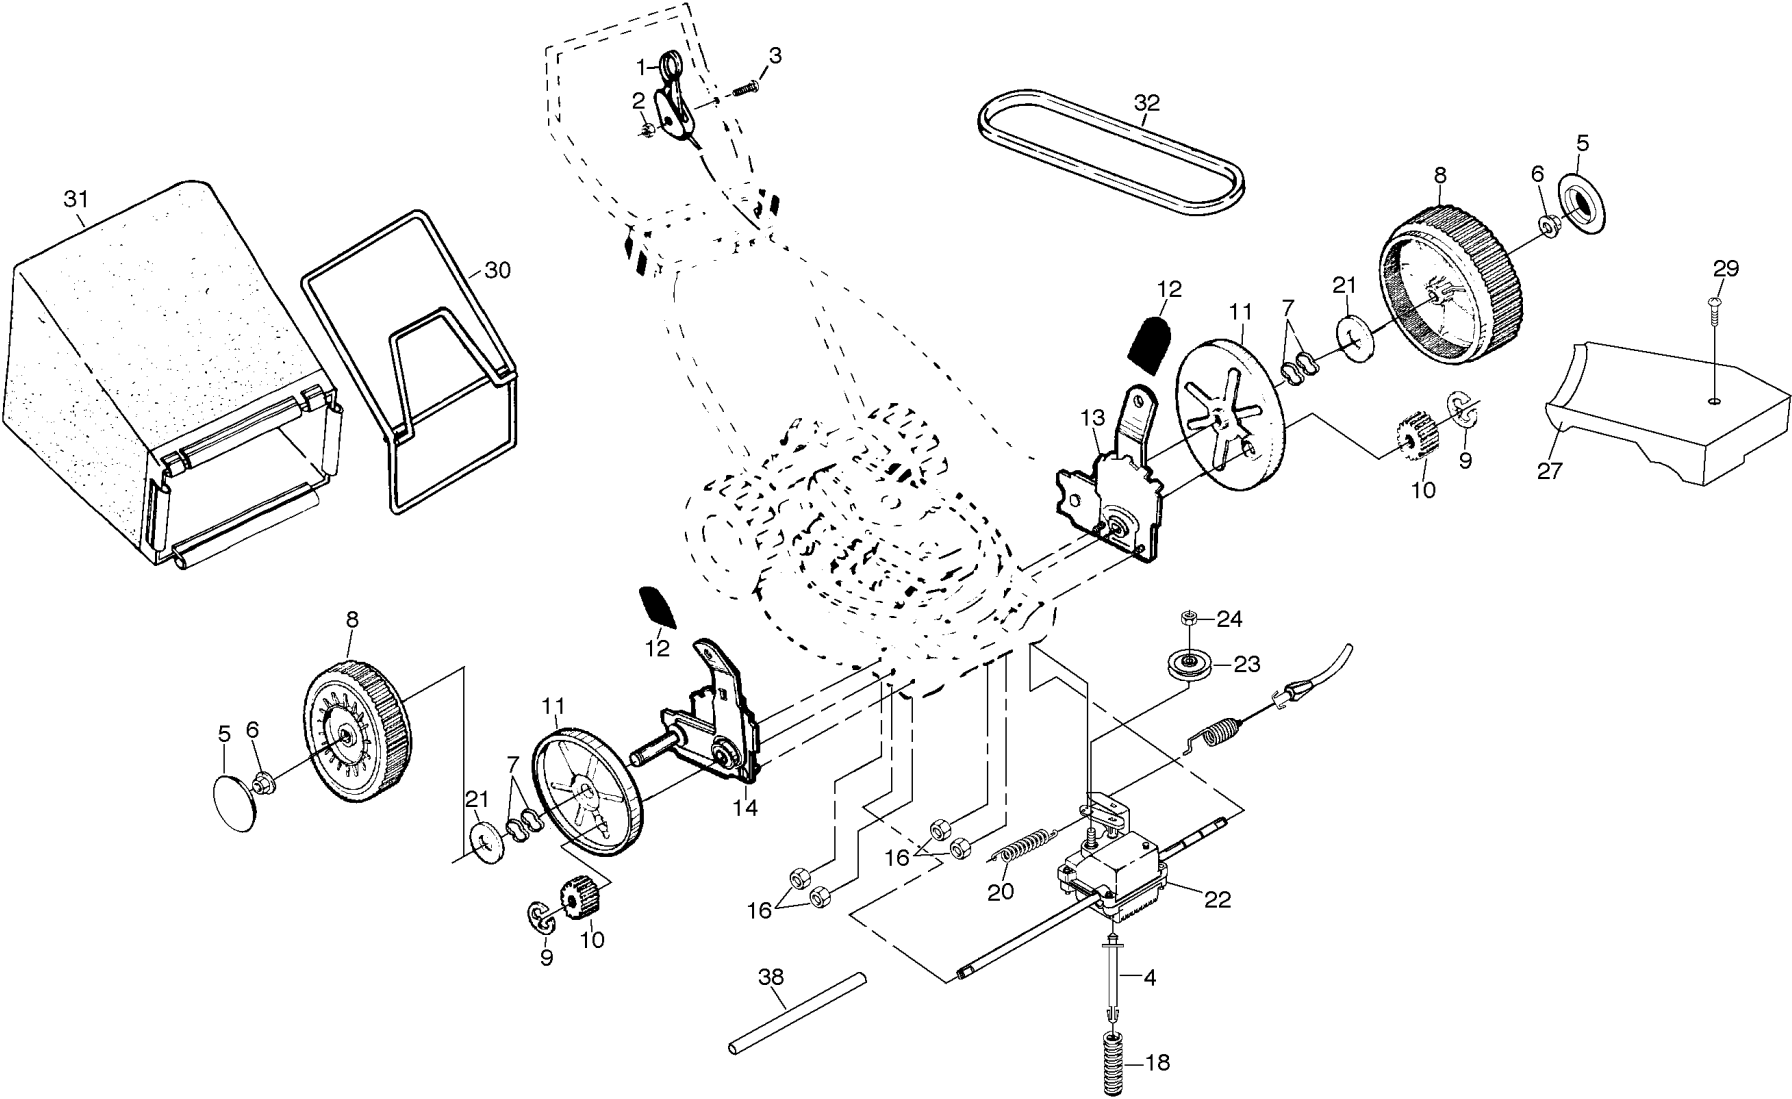

REPAIR PARTS

ROTARY LAWN MOWER - - MODEL NO. 560hs (954140058C)

18

REPAIR PARTS

ROTARY LAWN MOWER - - MODEL NO. 560hs (954140058C)

KEY NO.	PART NO.	DESCRIPTION	KEY NO.	PART NO.	DESCRIPTION
1	532146323	Drive Control	14	532151010	Wheel Adjuster Assembly (Right)
2	532751152	Locknut #10-24	16	532063601	Locknut
3	532158755	Pan Head Machine Screw 1/4-20 x 2-1/8	18	532137090	Spring
4	532150495	Spring Retainer	20	532075192	Spring
5	532157008	Hubcap	21	532067725	Washer 1/2 x 1-1/2 x .134
6	532083923	Nut	22	532702511	Gear Case Assembly
7	532145212	Wave Washer	23	532137052	Drive Pulley
8	532801156	Wheel & Tire Assembly	24	532132010	Locknut
9	812000058	E-ring	27	532162366	Drive Cover
10	532137054	Pinion	29	532143603	Pan Head Tapping Screw #10-24 x 1-3/4
11	532088080	Dust Cover	30	532088614	Catcher Frame
12	532701037	Selector Knob	31	532800386	Grass Bag
13	532151009	Wheel Adjuster Assembly (Left)	32	532146527	V-Belt
			38	532086012	Drive Shaft Cover