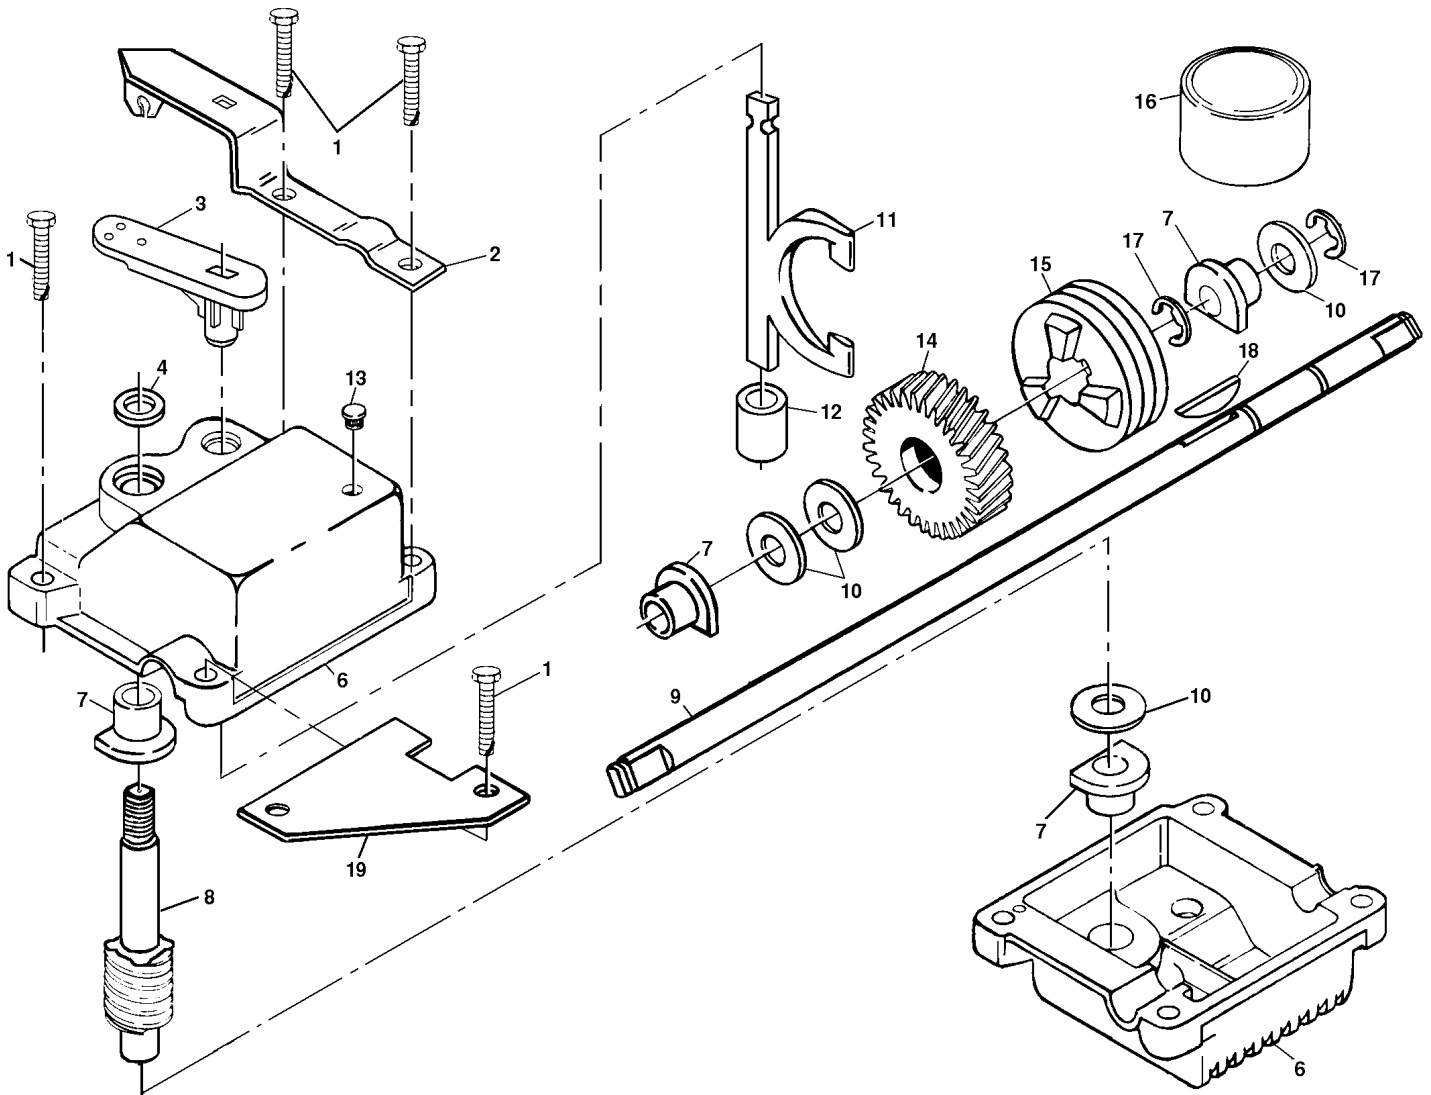

# REPAIR PARTS

ROTARY LAWN MOWER - - MODEL NO. 560hs (954140058C)

GEAR CASE ASSEMBLY PART NUMBER 532702511

KEY NO.	PART NO.	DESCRIPTION
1	817490416	Tapping Screw 1/4-20 x 1-1/4
2	532140269	Engagement Bracket
3	532137053	Shifter
4	532057072	Seal
5	532702710	Grooved Pin 1/8 x 5/8
6	532048373	Gear Case Halves Kit (Includes Key Nos. 4, 5, and 7)
7	532077881	Bearing
8	532137051	Worm Shaft
9	532137074	Drive Shaft
10	532057079	Hardened Washer

KEY NO.	PART NO.	DESCRIPTION
11	532131484	Clutch Yoke
12	532700343	Bushing
13	532086447	Plug
14	532137050	Helical Gear
15	532750436	Clutch Jaw
16	532750369	Grease
17	812000003	E-Ring
18	532850848	Hi-Pro Key
19	532125441	Spring Bracket

**NOTE:** All component dimensions given in U.S. inches.  
1 inch = 25.4 mm

# REPAIR PARTS