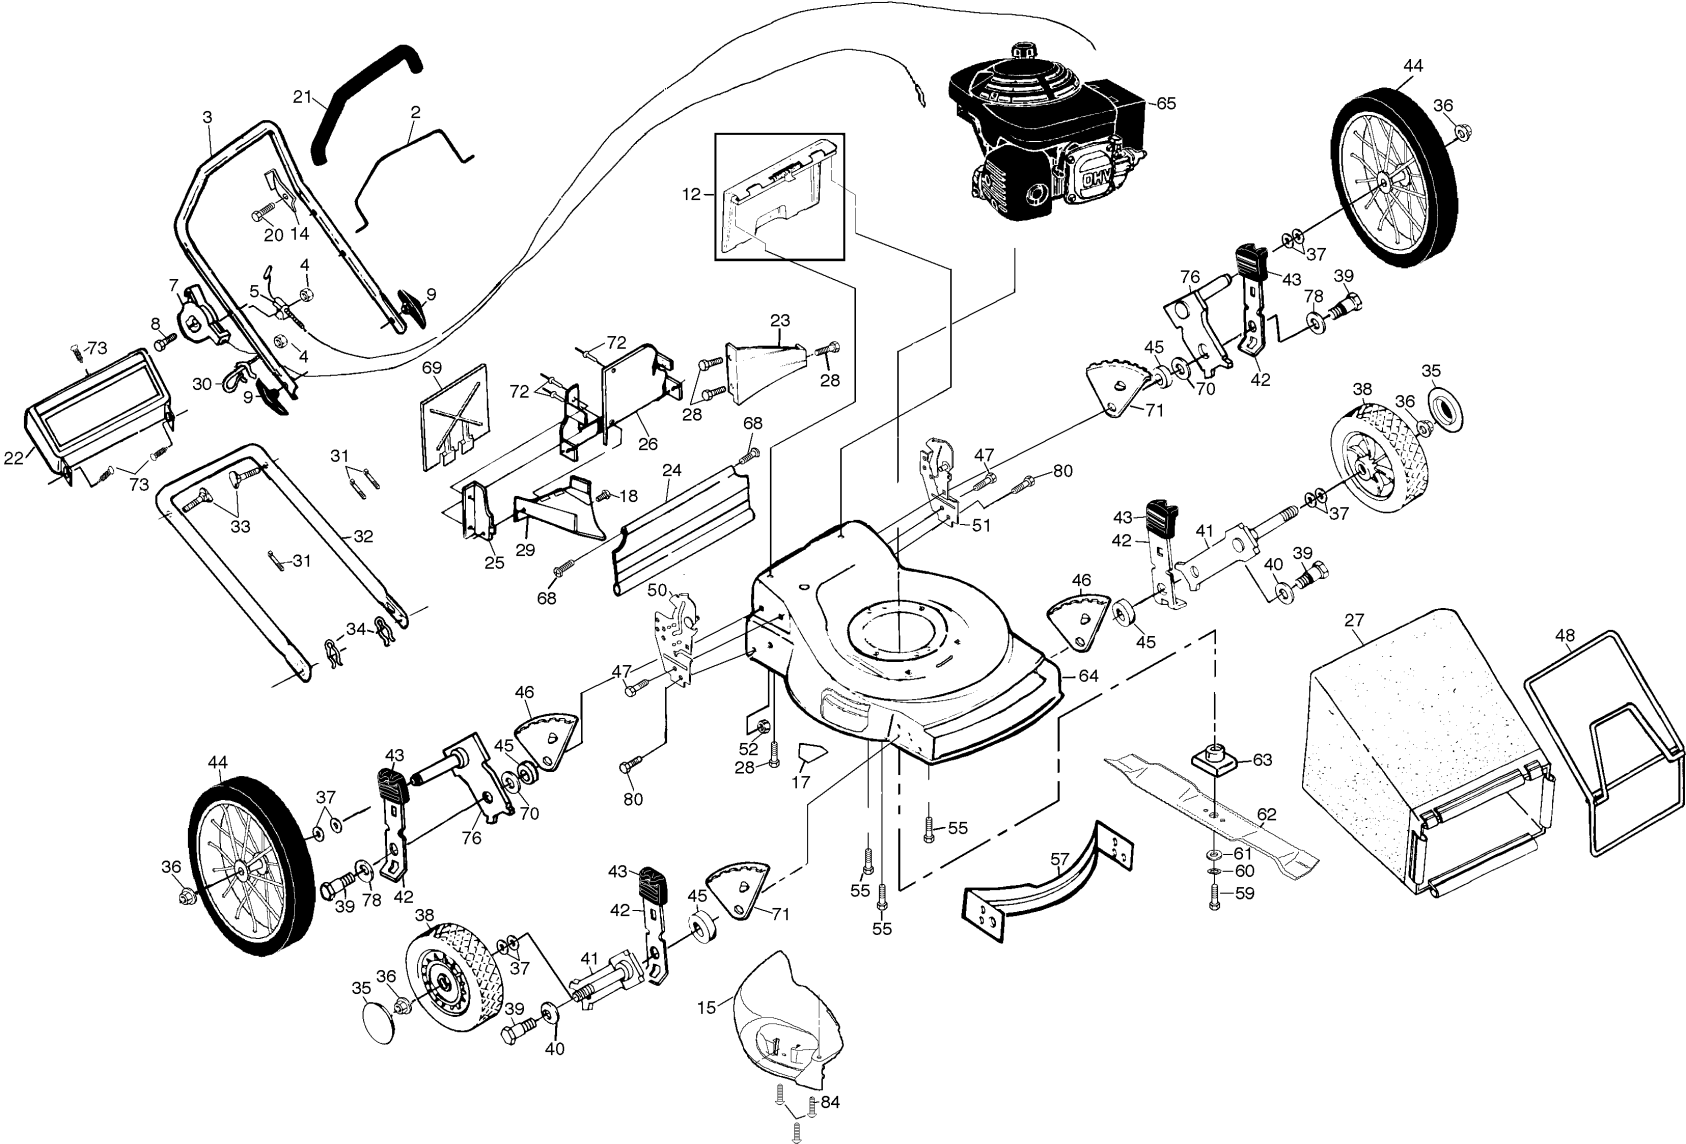

REPAIR PARTS

ROTARY LAWN MOWER - - MODEL NO. 560hh (954140056B)

REPAIR PARTS

ROTARY LAWN MOWER - - MODEL NO. 560hh (954140056B)

KEY NO.	PART NO.	DESCRIPTION	KEY NO.	PART NO.	DESCRIPTION
2	532850735	Control Bar	43	532701037	Selector Knob
3	532164280	Upper Handle	44	532088017	Wheel & Tire Assembly (Rear)
4	532063601	Locknut	45	532146630	Spacer
5	532130861	Engine Zone Control Cable	46	532800368	Wheel Adjusting Bracket R.R.
7	532163340	Throttle Control	47	532150078	Self-tapping Screw 5/16-18 x 3/4
8	532144929	Hex Washer Head Screw 1/4-20 x 2-1/8	48	532088614	Catcher Frame
9	532136376	Handle Knob	50	532162353	Handle Bracket (Right)
12	532151023	Rear Door Kit	51	532162354	Handle Bracket (Left)
14	532125162	Upstop Bracket	52	532751592	Locknut 3/8-16
15	532162358	Quick Trim Door	55	532150406	Hex Head Thread Rolling Screw 3/8-16 x 1
17	532107339	Danger Decal	57	532138871	Front Baffle
18	532150050	Screw	59	532851084	Hex Head Machine Screw 3/8-24 x 1-3/8 Gr. 8
20	532750097	Hex Washer Head Screw #10-24	60	532850263	Helical Lock Washer
21	532164265	Handle Grip	61	532851074	Hardened Washer
22	532157070	Trim Plate	62	532141114	Blade 22"
23	532148941	Rear Baffle	63	532851514	Blade Adapter
24	532140540	Rear Skirt	64	532162314	Lawn Mower Housing Kit (Includes Key No. 17)
25	532138860	Side Baffle	65	-- -- -- --	* Engine - Honda Model No. GXV-140
26	532162456	Back Plate	68	532088652	Hinge Screw
27	532800386	Grass Bag	69	532125368	Mulcher Plate
28	532054583	Screw Hex Head 1/4-20 x 1/2	70	532088348	Flat Washer
29	532125376	Discharge Baffle	71	532800370	Wheel Adjusting Bracket L.R.
30	532132001	Rope Guide	72	532128415	Pop Rivet
31	532066426	Wire Ties	73	532701477	Push-in Fastener
32	532157082	Lower Handle	76	532125323	Axle Arm Assembly
33	532131959	Handle Bolt	78	532061651	Spacer
34	532051793	Hairpin Cotter	79	532073713	Spacer
35	532157008	Hubcap	80	874760612	Screw
36	532083923	Flanged Locknut	84	532141841	Screw
37	532057143	Wave Washer	--	532162300	Warning Decal (Not Shown)
38	532750550	Wheel & Tire Assembly (Front)	--	532163136	Decal (Housing)
39	532142748	Shoulder Bolt	--	532163134	Decal (Mulcher Door)
40	532062335	Belleville Washer	--	532165216	Owner's Manual
41	532151254	Axle Arm			
42	532125066	Selector Spring			