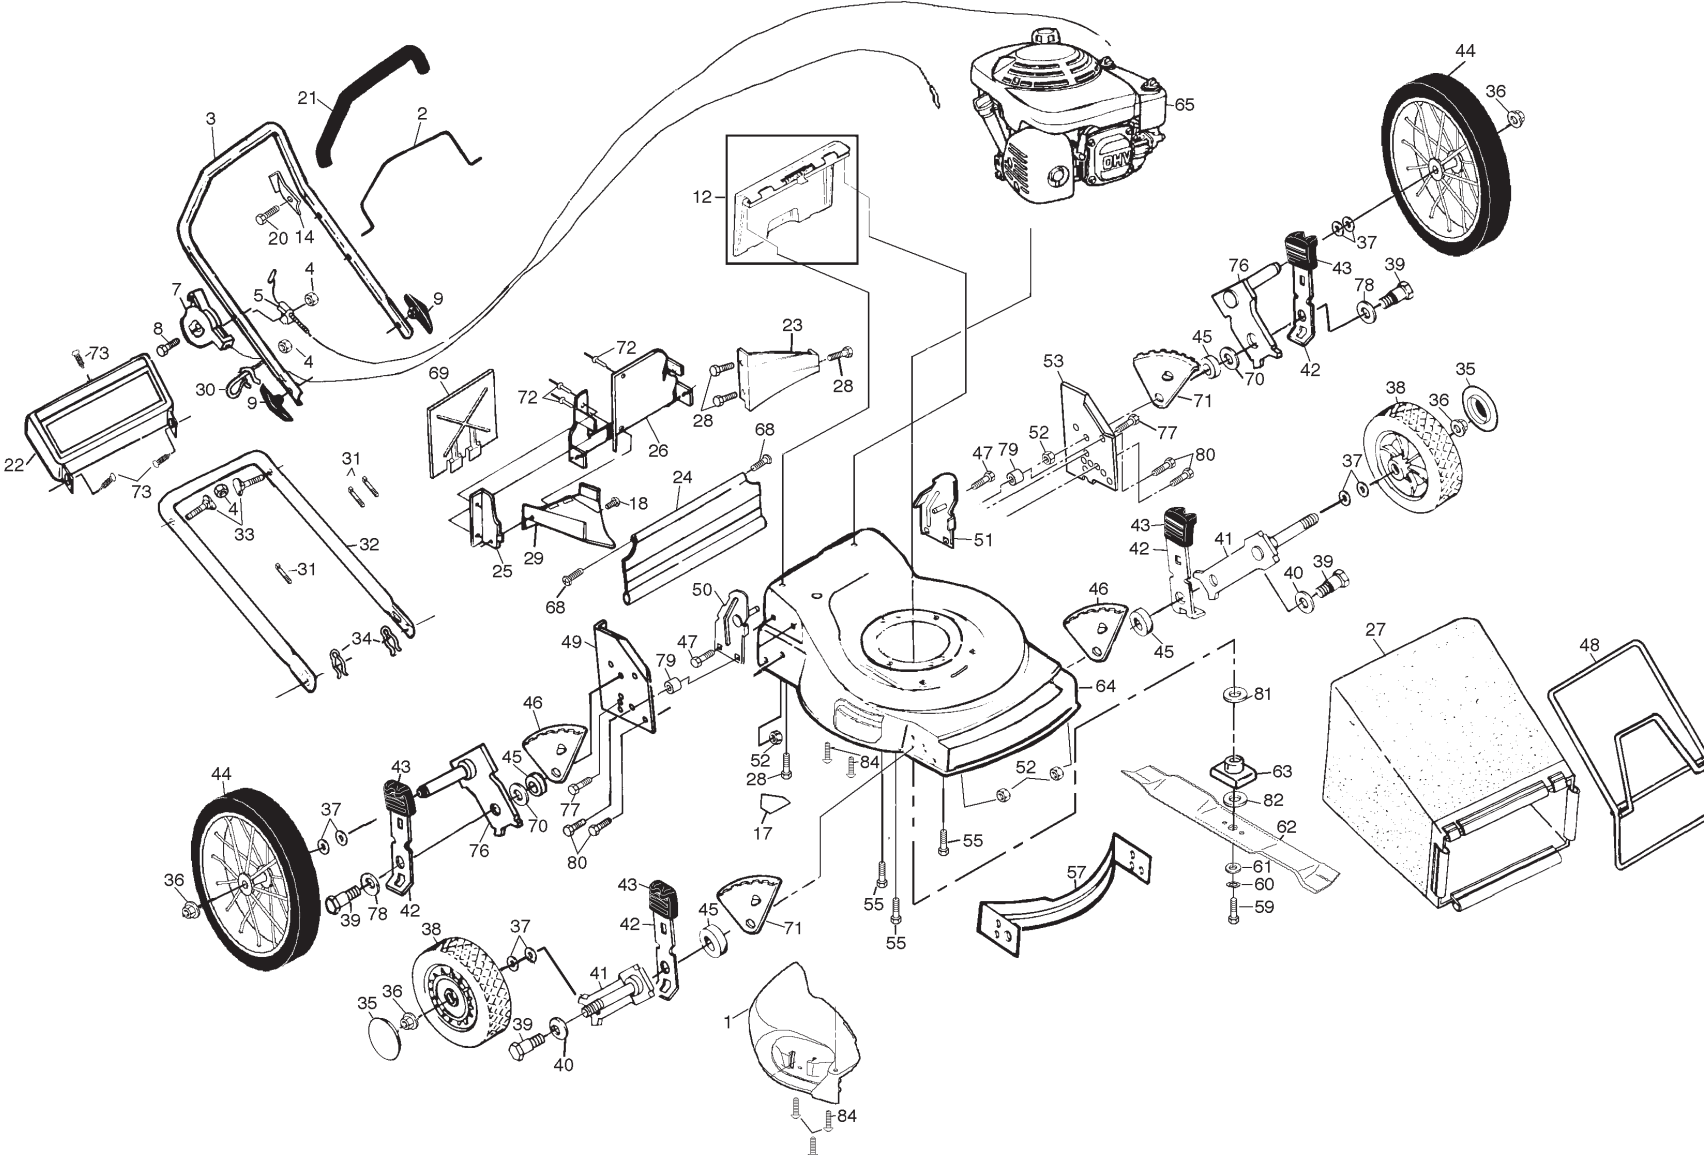

# REPAIR PARTS

## ROTARY LAWN MOWER - - MODEL NO. 560hh (954140056A)