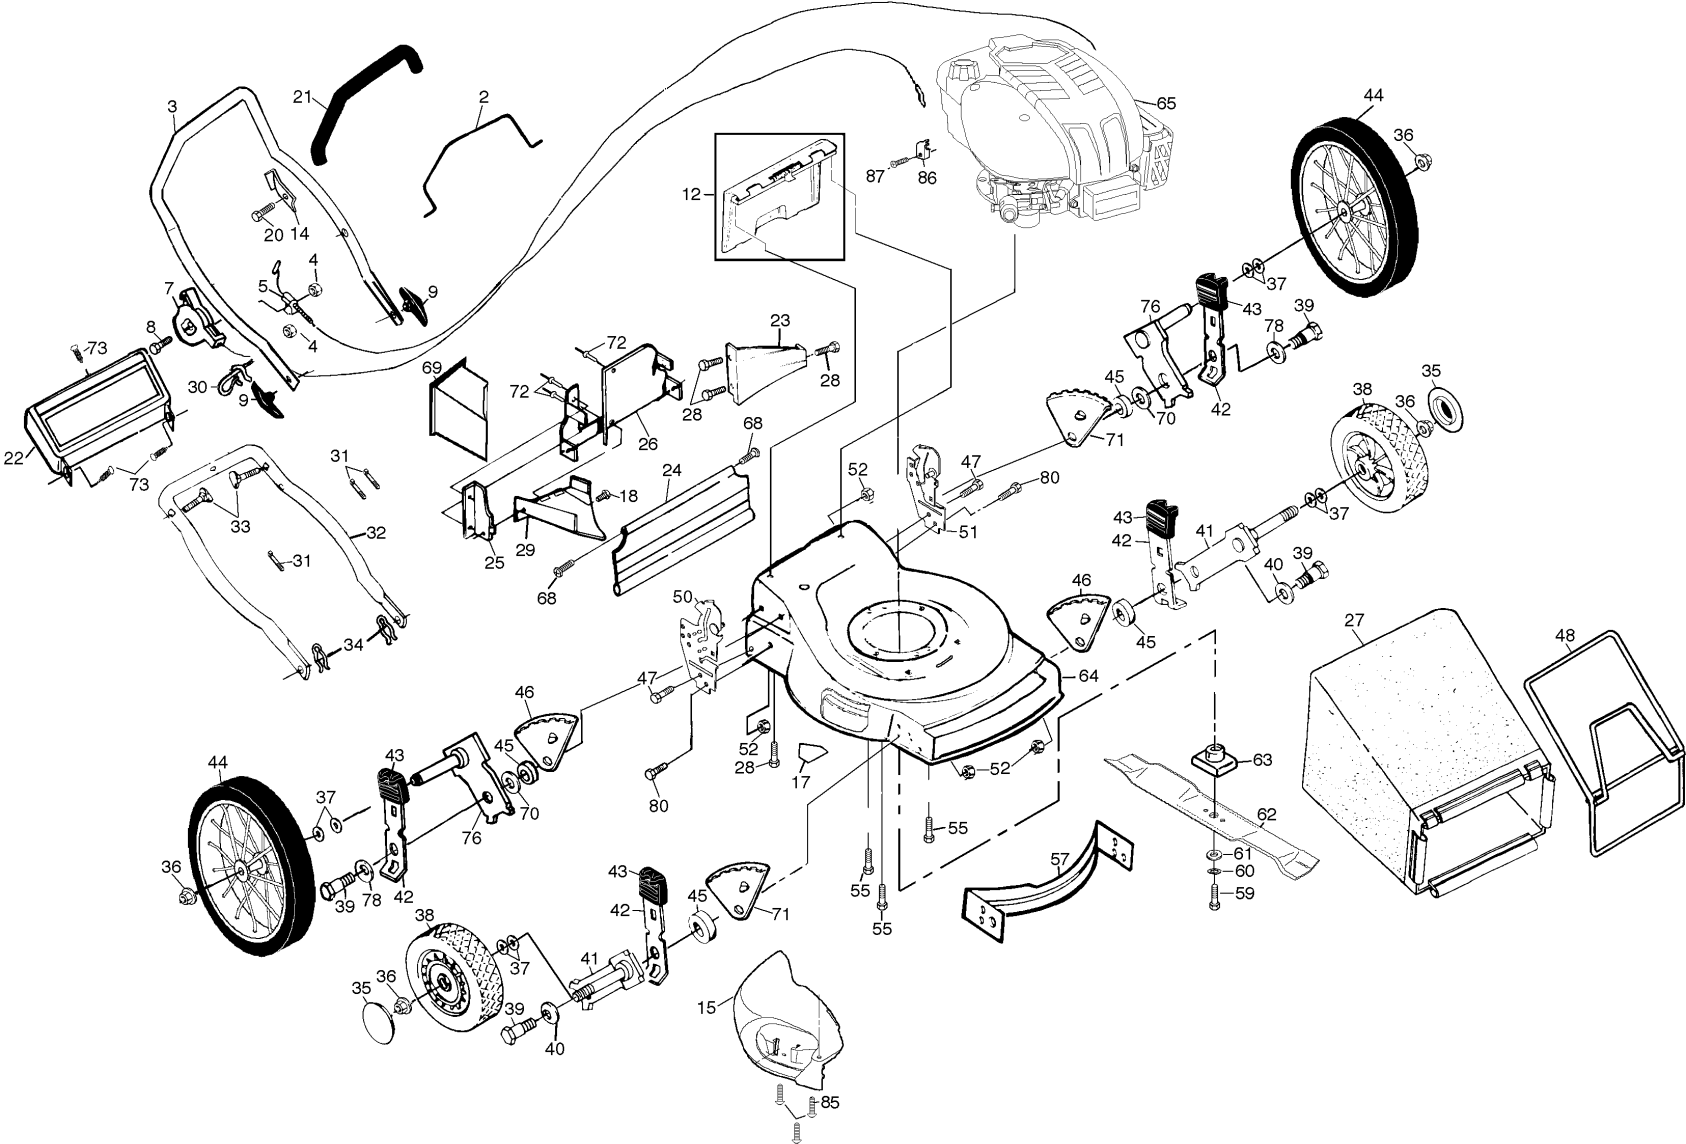

REPAIR PARTS

ROTARY LAWN MOWER - - MODEL NO. 560h (954140055C)

REPAIR PARTS

ROTARY LAWN MOWER - - MODEL NO. 560h (954140055C)

KEY NO.	PART NO.	DESCRIPTION	KEY NO.	PART NO.	DESCRIPTION
2	532850735	Control Bar	43	532701037	Selector Knob
3	532166267	Upper Handle	44	532088017	Wheel & Tire Assembly (Rear)
4	532063601	Locknut	45	532146630	Spacer
5	532130861	Engine Zone Control Cable	46	532800368	Wheel Adjusting Bracket R.R.
7	532700644	Throttle Control	47	532150078	Self-tapping Screw 5/16-18 x 3/4
8	532144929	Hex Washer Head Screw 1/4-20 x 2-1/8	48	532088614	Catcher Frame
9	532136376	Handle Knob	50	532162353	Handle Bracket (Right)
12	532151023	Rear Door Kit	51	532162354	Handle Bracket (Left)
14	532125162	Upstop Bracket	52	532751592	Locknut 3/8-16
15	532162358	Quick Trim Door Assm.	55	532150406	Hex Head Thread Rolling Screw 3/8-16 x 1
17	532107339	Danger Decal	57	532165548	Front Baffle
18	532150050	Screw	59	532851084	Hex Head Machine Screw 3/8-24 x 1-3/8 Gr. 8
20	532750097	Hex Washer Head Screw #10-24	60	532850263	Helical Lock Washer
21	532164265	Handle Grip	61	532851074	Hardened Washer
22	532157070	Trim Plate	62	532141114	Blade 22"
23	532148941	Rear Baffle	63	532851514	Blade Adapter
24	532140540	Rear Skirt	64	532162314	Lawn Mower Housing Kit (Includes Key No. 17)
25	532138860	Side Baffle	65	-- -- -- --	* Engine - Briggs and Stratton Model No. 121602-0175-E1
26	532162456	Back Plate	68	532088652	Hinge Screw
27	532800386	Grass Bag	69	532166649	Mulcher Plug
28	532054583	Screw Hex Head 1/4-20 x 1/2	70	532088348	Flat Washer
29	532125376	Discharge Baffle	71	532800370	Wheel Adjusting Bracket L.R.
30	532132001	Rope Guide	72	532128415	Pop Rivet
31	532066426	Wire Ties	73	532701477	Push-in Fastener
32	532157082	Lower Handle	76	532125323	Axle Arm Assembly
33	532131959	Handle Bolt	78	532061651	Spacer
34	532051793	Hairpin Cotter	80	874760612	Screw
35	532157008	Hubcap	85	532141841	Screw
36	532083923	Flanged Locknut	86	532111190	Cable Clamp
37	532057143	Wave Washer	87	532083816	Screw
38	532750550	Wheel & Tire Assembly (Front)	--	532162300	Warning Decal
39	532142748	Shoulder Bolt	--	532166266	Owner's Manual
40	532062335	Belleville Washer			
41	532151254	Axle Arm			
42	532125066	Selector Spring			