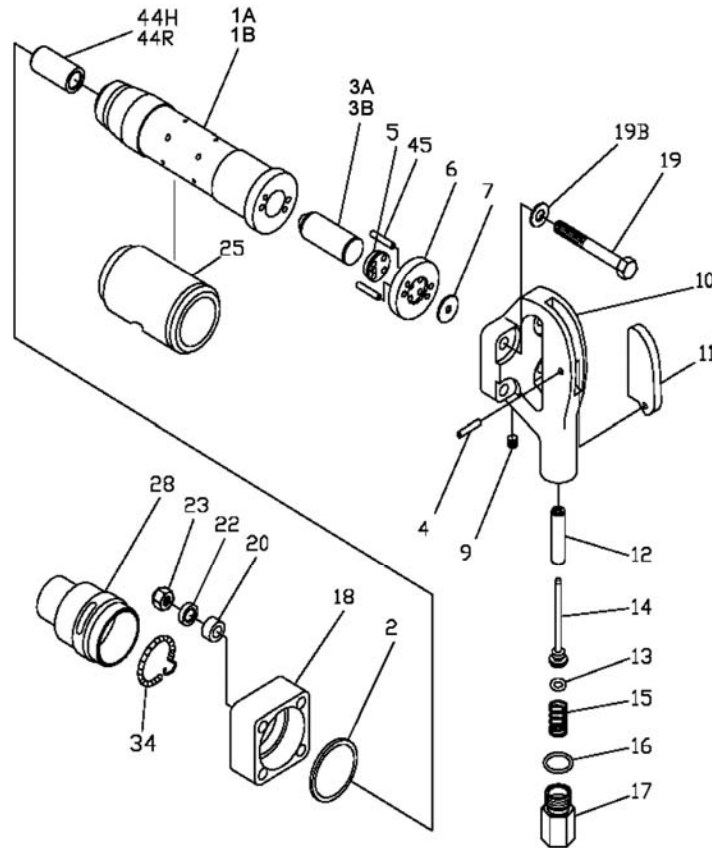

## Parts List for FBCH-2R/3R, Four-Bolt Chipping Hammers

| Index | Part No.  | Description               | Qty. |
|-------|-----------|---------------------------|------|
| 1A    | Y10430010 | Cylinder (for FBCH-2R)    | 1    |
| 1B    | Y10450010 | Cylinder (for FBCH-3R)    | 1    |
| 2     | Y10430020 | Flange Bumper Ring        | 1    |
| 3A    | Y10430030 | Piston (for FBCH-2R)      | 1    |
| 3B    | Y10450030 | Piston (for FBCH-3R)      | 1    |
| 4     | Y10103080 | Spring Pin, 6x24mm        | 1    |
| 5     | Y10430050 | Bumper Valve Seat         | 1    |
| 6     | Y10430060 | Valve Spacer              | 1    |
| 7     | Y10212150 | Valve                     | 1    |
| 9     | Y10430090 | Hex Socket Plug GDL1/8-27 | 1    |
| 10    | Y10430100 | Handle                    | 1    |
| 10A   | Y1043010A | Handle Assembly *         | 1    |
| 11    | Y1061110  | Trigger                   | 1    |
| 12    | Y10430120 | Throttle Valve Bushing    | 1    |
| 13    | Y10430130 | O-Ring AS568-203          | 1    |
| 14    | Y10430140 | Throttle Valve            | 1    |