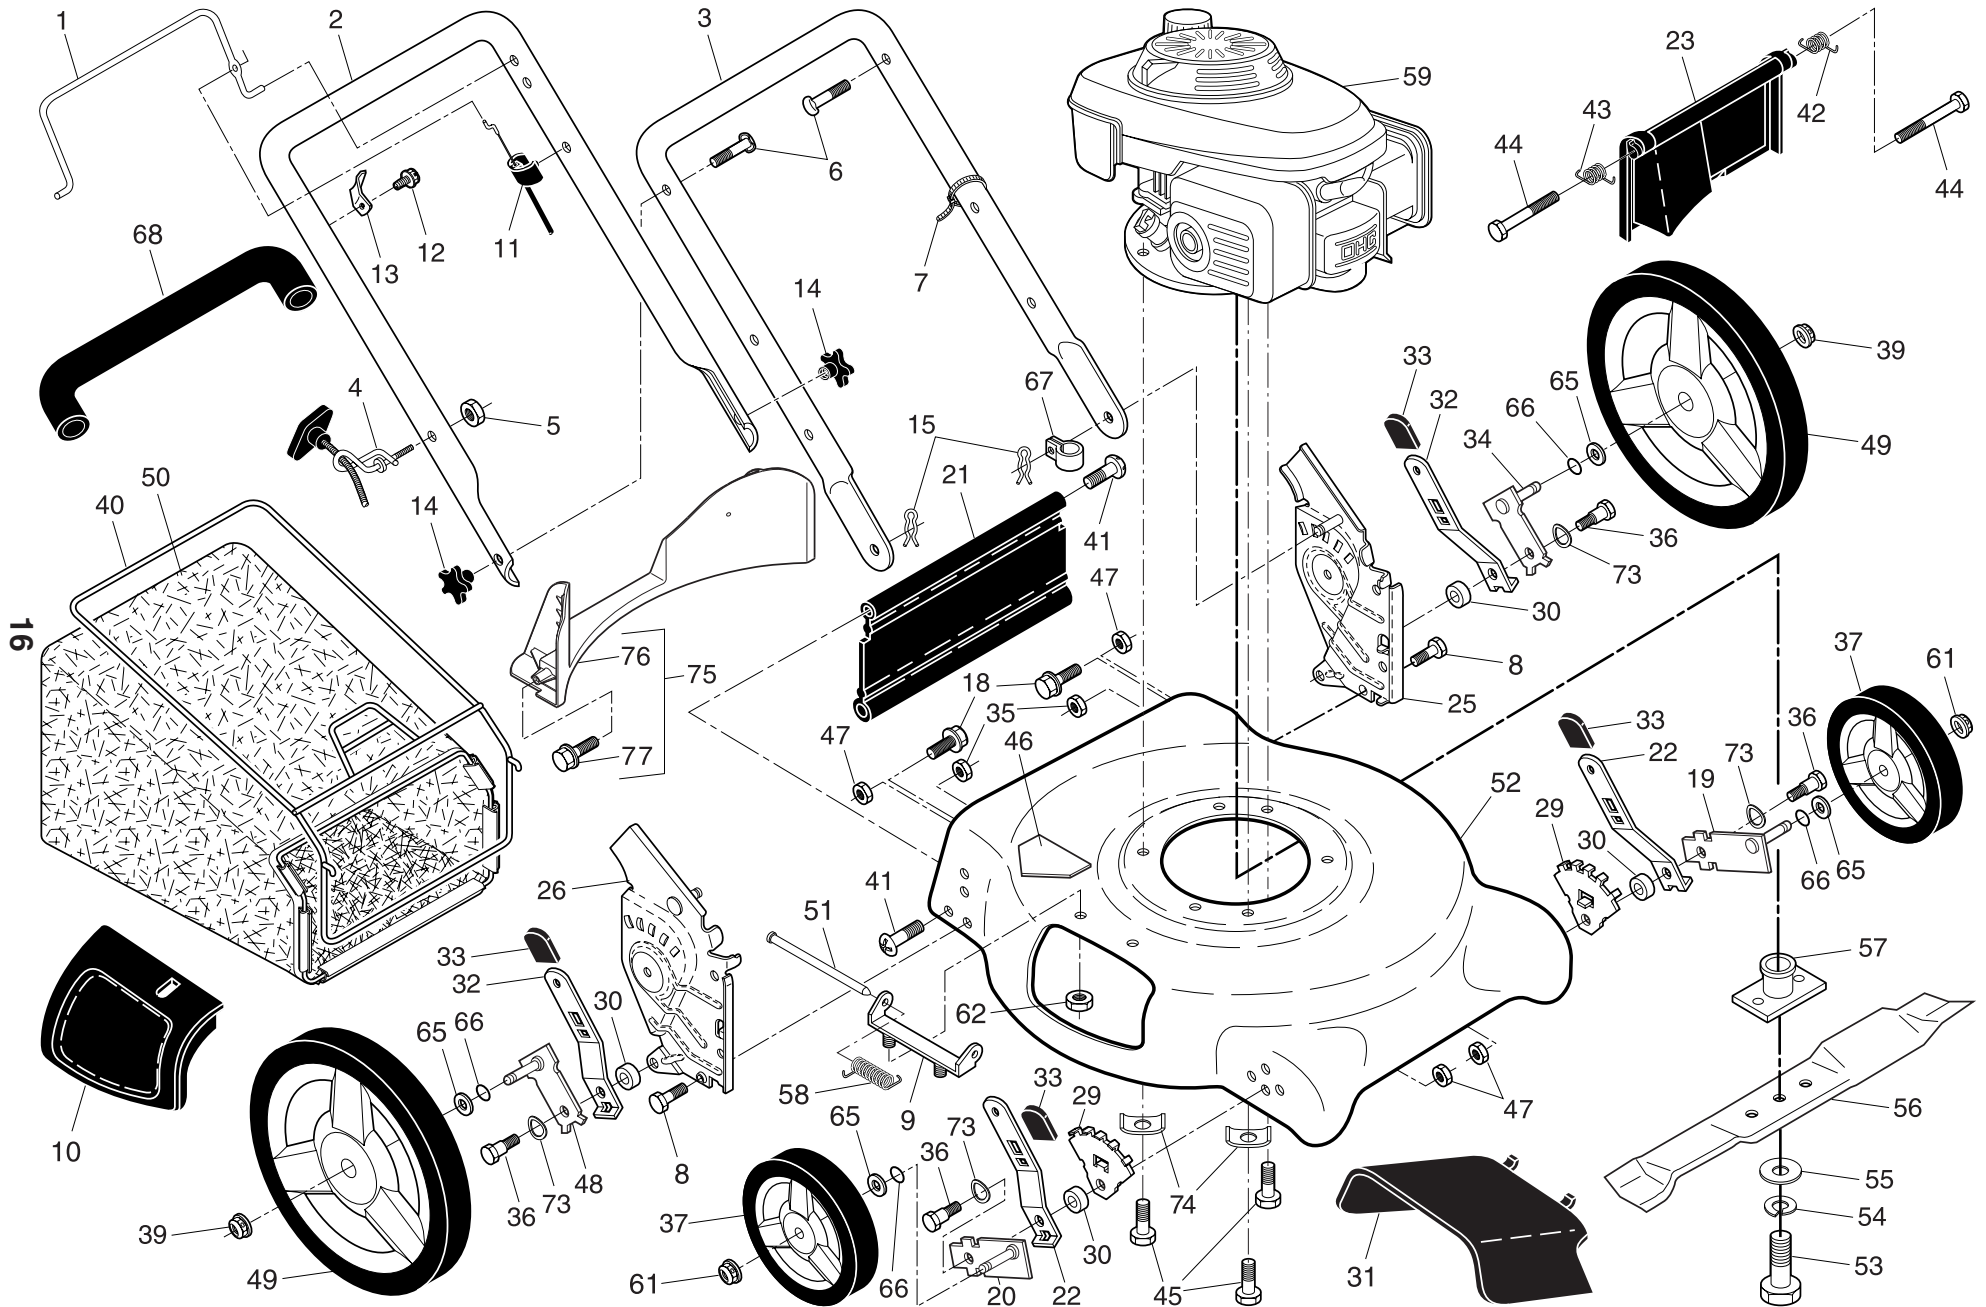

ROTARY LAWN MOWER - - MODEL NUMBER 5521CM (9613300306) PRODUCT NUMBER 961 33 00-03

ROTARY LAWN MOWER - - MODEL NUMBER 5521CM (96133000306) PRODUCT NUMBER 961 33 00-03

KEY NO.	PART NO.	DESCRIPTION	KEY NO.	PART NO.	DESCRIPTION
1	532 40 29-49	Control Bar	41	532 08 86-52	Hinge Screw
2	532 19 78-08	Upper Handle (Includes Foam Grip)	42	532 40 54-21	Spring, Rear Door, LH
3	532 17 41-10	Lower Handle	43	532 40 54-23	Spring, Rear Door, RH
4	532 19 47-88	Rope Guide	44	532 18 41-93	Bolt, Rear Door
5	532 13 20-04	Locknut, Hex 1/4-20	45	532 15 04-06	Hex Head Thread Rolling Screw 3/8-16 x 1
6	532 19 15-74	Handle Bolt	46	532 40 47-63	Danger Decal
7	532 06 64-26	Wire Tie	47	532 16 67-85	Locknut, Hex 5/16-18
8	874 78 05-12	Hex Bolt 5/16-18 x 3/4	48	532 41 06-01	Axle Arm Assembly, Rear, RH
9	532 15 41-32	Hinge Bracket Assembly	49	532 41 08-15	Wheel & Tire Assembly, Rear 12 x 1-3/4
10	532 18 55-89	Mulcher Door	50	532 40 11-91	Grassbag
11	532 17 65-56	Engine Zone Control Cable	51	532 14 72-86	Hinge Rod
12	532 75 06-34	Hex Washer Head Screw #10-24 x 1/2	52	532 41 38-05	Kit, Lawn Mower Housing Assembly (Includes Key Number 46)
13	532 12 52-03	Up-Stop Bracket	53	532 85 10-84	Hex Head Screw 3/8-24 x 1-3/8 Grade 8
14	532 18 55-88	Handle Knob	54	532 85 02-63	Helical Lockwasher
15	532 05 17-93	Hairpin Cotter	55	532 85 10-74	Hardened Washer
17	817 60 04-06	Screw 1/4-20 x 3/8	56	532 40 67-12	21" Blade
18	817 60 04-06	Screw 1/4-20 x 3/8	57	532 19 37-07	Blade Adapter
19	532 40 66-89	Axle Arm Assembly, Front, LH	58	532 15 21-24	Spring, Torsion
20	532 40 66-90	Axle Arm Assembly, Front, RH	59	- - -	Engine, Honda, Model Number GCV160 (Order parts from engine manufacturer)
21	532 41 86-55	Kit, Rear Skirt	61	532 40 91-48	Nut, Hex, Flangelock
22	532 40 64-28	Selector Spring, Front	62	873 80 04-00	Nut, Hex, Nylock 1/4-20
23	532 41 06-03	Rear Door Assembly	65	532 08 83-48	Washer, Flat
25	532 41 39-24	Handle Bracket Assembly, LH	66	532 19 74-80	O-Ring
26	532 41 39-25	Handle Bracket Assembly, RH	67	532 19 79-91	Clip, Cable
29	532 41 05-94	Wheel Adjusting Bracket, Front	68	532 16 42-65	Grip, Foam
30	532 40 16-29	Spacer	73	532 40 16-30	Washer, Curved, Cylindrical
31	532 18 55-95	Discharge Deflector	74	532 12 50-78	Washer, Special, Engine, Zinc-Plated
32	532 41 05-95	Selector Spring, Rear	75	532 41 36-93	Kit, Rear Baffle (Includes Screws)
33	532 18 55-74	Selector Knob	76	532 41 05-89	Rear Baffle
34	532 41 06-00	Axle Arm Assembly, Rear, LH	77	817 41 13-12	Screw, Rear Baffle
35	532 75 11-53	Nut, Hex	- -	532 40 47-64	Warning Decal (not shown)
36	532 40 16-38	Shoulder Bolt 5/16-18	- -	532 41 86-91	Owner's Manual, English / French
37	532 41 08-31	Wheel & Tire Assembly, Front 8 x 1-3/4			
39	532 40 91-49	Nut, Hex, Flangelock			
40	532 41 19-49	Frame, Grassbag			

NOTE: All component dimensions given in U.S. inches. 1 inch = 25.4 mm

IMPORTANT: Use only Original Equipment Manufacturer (O.E.M.) replacement parts. Failure to do so could be hazardous, damage your lawn mower and void your warranty.