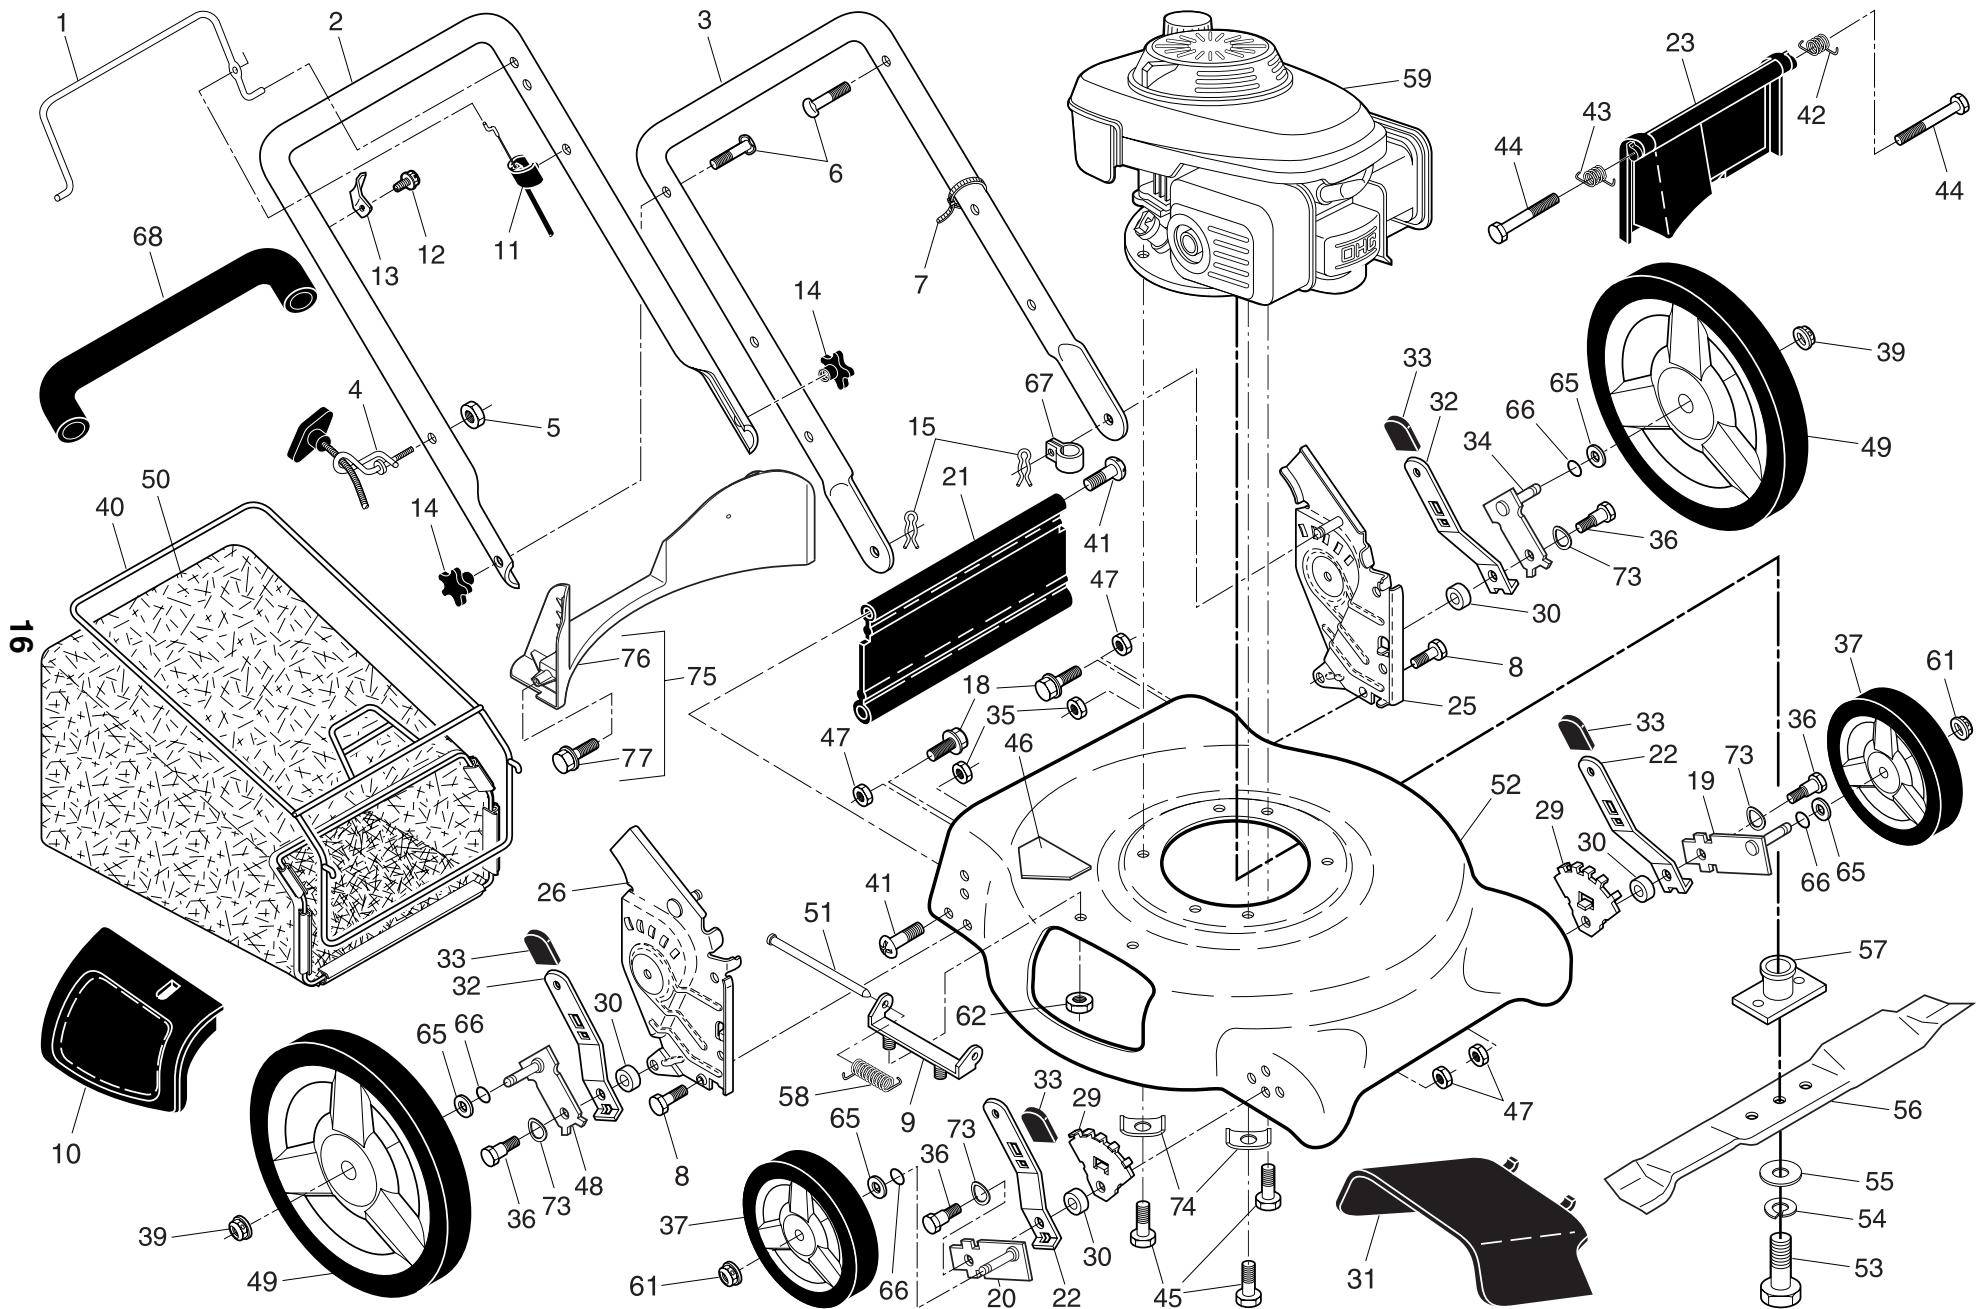

ROTARY LAWN MOWER - - MODEL NUMBER 5521CM (9613300304) PRODUCT NUMBER 961 33 00-03

ROTARY LAWN MOWER - - MODEL NUMBER **5521CM** (96133000304) PRODUCT NUMBER 961 33 00-03

KEY NO.	PART NO.	DESCRIPTION	KEY NO.	PART NO.	DESCRIPTION
1	532 40 29-49	Control Bar	41	532 08 86-52	Hinge Screw
2	532 19 78-08	Upper Handle (Includes Foam Grip)	42	532 40 54-21	Spring, Rear Door, LH
3	532 17 41-10	Lower Handle	43	532 40 54-23	Spring, Rear Door, RH
4	532 19 47-88	Rope Guide	44	532 18 41-93	Bolt, Rear Door
5	532 13 20-04	Locknut, Hex 1/4-20	45	532 15 04-06	Hex Head Thread Rolling Screw 3/8-16 x 1
6	532 19 15-74	Handle Bolt	46	532 40 47-63	Danger Decal
7	532 06 64-26	Wire Tie	47	532 16 67-85	Locknut, Hex 5/16-18
8	874 78 05-12	Hex Bolt 5/16-18 x 3/4	48	532 41 06-01	Axle Arm Assembly, Rear, RH
9	532 15 41-32	Hinge Bracket Assembly	49	532 41 08-15	Wheel & Tire Assembly, Rear 12 x 1-3/4
10	532 18 55-89	Mulcher Door	50	532 40 11-91	Grassbag
11	532 17 65-56	Engine Zone Control Cable	51	532 14 72-86	Hinge Rod
12	532 75 06-34	Hex Washer Head Screw #10-24 x 1/2	52	532 41 38-05	Kit, Lawn Mower Housing Assembly (Includes Key Number 46)
13	532 12 52-03	Up-Stop Bracket	53	532 85 10-84	Hex Head Screw 3/8-24 x 1-3/8 Grade 8
14	532 18 55-88	Handle Knob	54	532 85 02-63	Helical Lockwasher
15	532 05 17-93	Hairpin Cotter	55	532 85 10-74	Hardened Washer
17	817 60 04-06	Screw 1/4-20 x 3/8	56	532 40 67-12	21" Blade
18	817 60 04-06	Screw 1/4-20 x 3/8	57	532 19 37-07	Blade Adapter
19	532 40 66-89	Axle Arm Assembly, Front, LH	58	532 15 21-24	Spring, Torsion
20	532 40 66-90	Axle Arm Assembly, Front, RH	59	- - -	Engine, Honda, Model Number GCV160 (Order parts from engine manufacturer)
21	532 18 90-08	Rear Skirt	61	532 40 91-48	Nut, Hex, Flangelock
22	532 40 64-28	Selector Spring, Front	62	873 80 04-00	Nut, Hex, Nylock 1/4-20
23	532 41 06-03	Rear Door Assembly	65	532 08 83-48	Washer, Flat
25	532 41 39-24	Handle Bracket Assembly, LH	66	532 19 74-80	O-Ring
26	532 41 39-25	Handle Bracket Assembly, RH	67	532 19 79-91	Clip, Cable
29	532 41 05-94	Wheel Adjusting Bracket, Front	68	532 16 42-65	Grip, Foam
30	532 40 16-29	Spacer	73	532 40 16-30	Washer, Flat
31	532 18 55-95	Discharge Deflector	74	532 12 50-78	Washer, Special, Engine, Zinc-Plated
32	532 41 05-95	Selector Spring, Rear	75	532 41 36-93	Kit, Rear Baffle (Includes Screws)
33	532 18 55-74	Selector Knob	76	532 41 05-89	Rear Baffle
34	532 41 06-00	Axle Arm Assembly, Rear, LH	77	817 41 13-12	Screw, Rear Baffle
35	532 75 11-53	Nut, Hex	- -	532 40 47-64	Warning Decal (not shown)
36	532 40 16-38	Shoulder Bolt 5/16-18	- -	532 41 38-04	Owner's Manual, English / French
37	532 41 08-31	Wheel & Tire Assembly, Front 8 x 1-3/4			
39	532 40 91-49	Nut, Hex, Flangelock			
40	532 40 18-08	Frame, Grassbag			

NOTE: All component dimensions given in U.S. inches. 1 inch = 25.4 mm

IMPORTANT: Use only Original Equipment Manufacturer (O.E.M.) replacement parts. Failure to do so could be hazardous, damage your lawn mower and void your warranty.