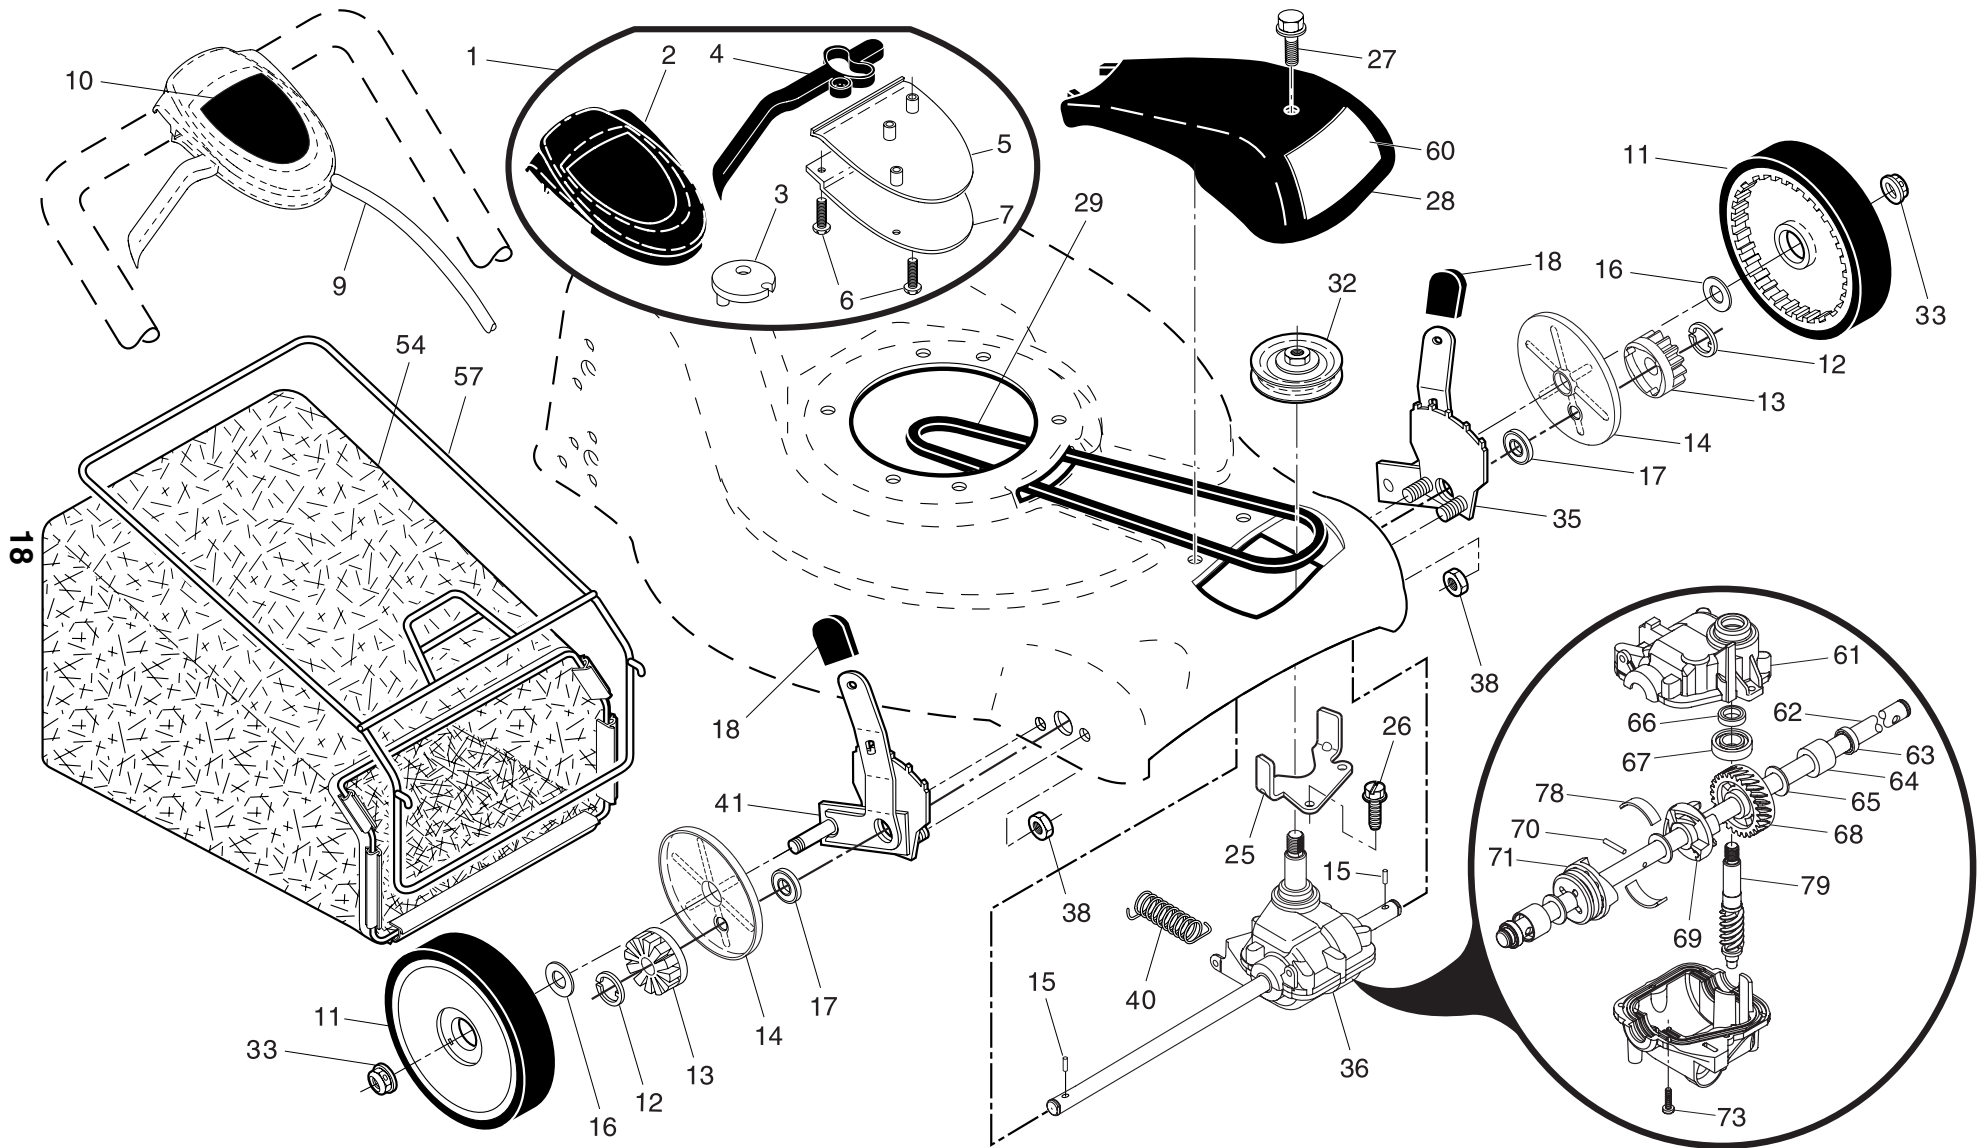

ROTARY LAWN MOWER - - MODEL NUMBER 5521CHVX (96143002701) - PRODUCT NUMBER 961 43 00-27

ROTARY LAWN MOWER - - MODEL NUMBER 5521CHVX (96143002701) - PRODUCT NUMBER 961 43 00-27

KEY NO.	PART NO.	DESCRIPTION	KEY NO.	PART NO.	DESCRIPTION
1	532 40 73-16	Drive Control Assembly	35	532 40 91-08	Kit, Wheel Adjuster, LH (Includes Knob and Bearing)
2	532 41 16-73	Cover, Drive Control, Upper	36	532 40 48-33	Gearcase Assembly, Complete
3	532 40 62-82	Pulley	38	873 80 04-00	Locknut, Hex 1/4-20
4	532 19 00-39	Lever, Drive Control	40	532 40 65-58	Spring
5	532 41 16-64	Cover, Drive Control, Lower	41	532 40 91-09	Kit, Wheel Adjuster, RH (Includes Knob and Bearing)
6	532 18 16-98	Screw	54	532 40 11-90	Grassbag Assembly
7	532 40 07-23	Mounting Bracket, Drive Control	57	532 40 18-02	Frame, Grassbag
9	532 40 62-59	Cable, Drive	60	532 19 35-57	Decal, Drive Cover
10	532 18 93-78	Decal, Drive Control	61	532 41 07-26	Case, Upper
11	532 41 10-81	Wheel & Tire Assembly	62	532 41 09-49	Shaft, Output
12	812 00 00-58	E-Ring	63	532 18 35-08	Seal, Output Shaft
13	532 40 38-49	Pinion	64	532 18 35-11	Bushing
14	532 18 94-03	Dust Cover	65	532 18 35-09	Washer
15	532 19 10-17	Pawl, Drive	66	532 18 35-14	Seal, Worm Shaft
16	532 06 77-25	Washer 1/2 x 1-1/2 x .134	67	532 18 35-06	Bearing, Ball
17	532 40 48-31	Bearing, Wheel Adjuster	68	532 41 07-29	Gear, 28 Teeth
18	532 18 55-74	Selector Knob	69	532 41 07-32	Fixed Dog Clutch
25	532 41 16-63	Belt Keeper	70	532 41 07-33	Pin
26	532 16 34-09	Screw, Hi-Lo Thread	71	532 41 07-30	Movable Dog Clutch
27	532 17 52-62	Pan Head Tapping Screw #10-24 x 2-3/4	73	532 18 35-13	Screw, Case
28	532 18 55-79	Drive Cover	74	532 41 07-34	Case, Lower
29	532 19 41-49	V-Belt	78	532 41 07-31	Spring, Leaf
32	532 19 40-18	Drive Pulley	79	532 41 07-27	Shaft, Worm
33	532 40 91-48	Locknut, Hex			

NOTE: All component dimensions given in U.S. inches. 1 inch = 25.4 mm

IMPORTANT: Use only Original Equipment Manufacturer (O.E.M.) replacement parts. Failure to do so could be hazardous, damage your lawn mower and void your warranty.