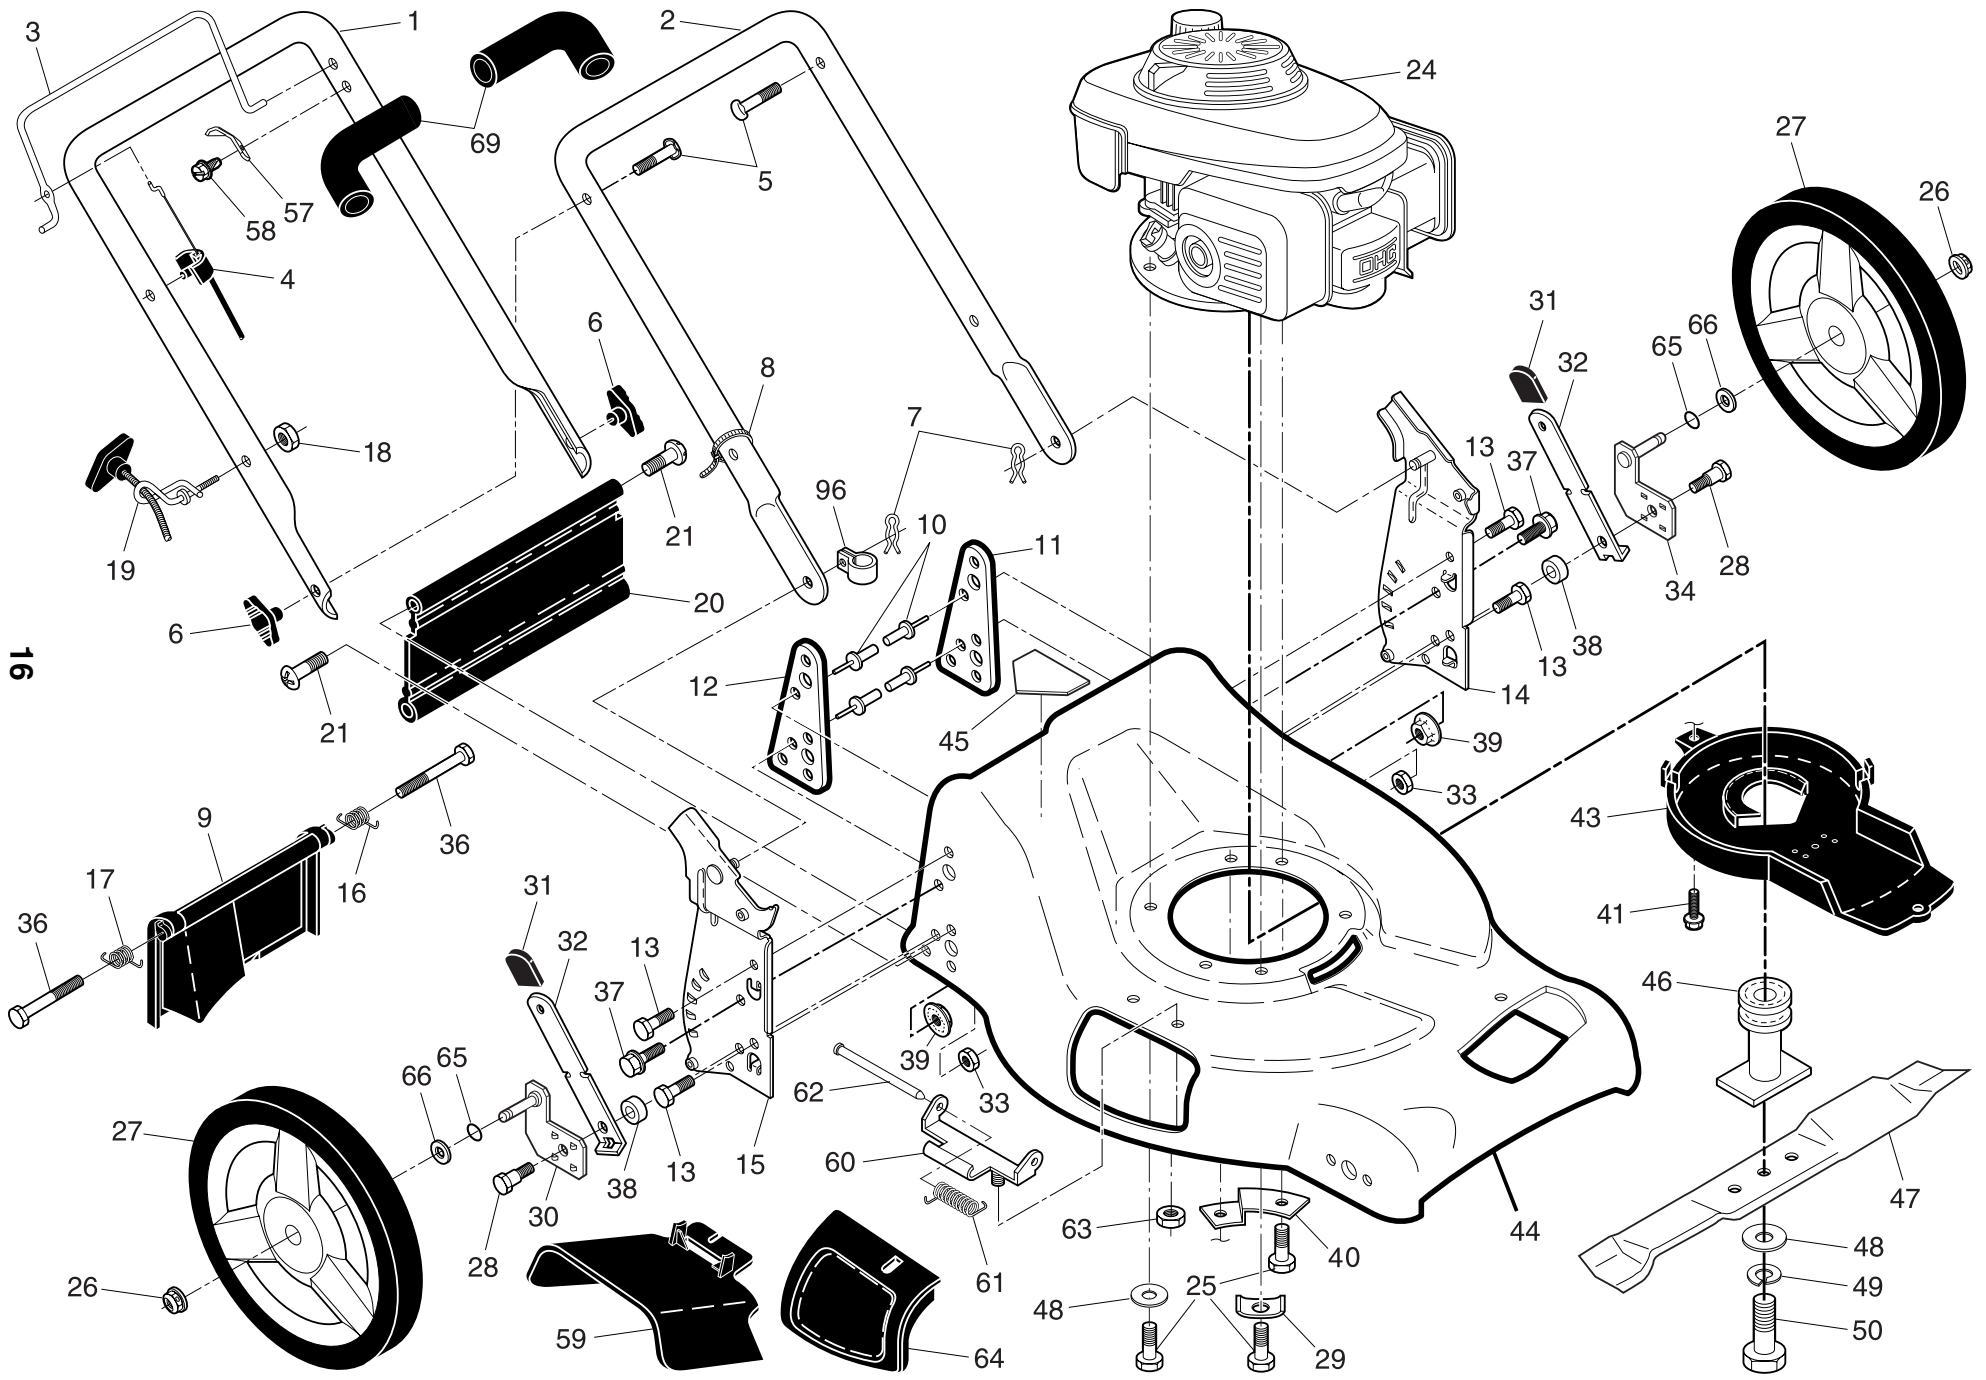

ROTARY LAWN MOWER - - MODEL NUMBER 5521CHVX (96143002701) - PRODUCT NUMBER 961 43 00-27

ROTARY LAWN MOWER - - MODEL NUMBER 5521CHVX (96143002701) - PRODUCT NUMBER 961 43 00-27

KEY NO.	PART NO.	DESCRIPTION
1	532 19 64-03	Upper Handle, with Foam Grip
2	532 15 34-18	Lower Handle
3	532 19 70-19	Control Bar
4	532 18 35-67	Engine Zone Control Cable
5	532 19 15-74	Handle Bolt
6	532 19 18-56	Handle Knob
7	532 05 17-93	Hairpin Cotter
8	532 06 64-26	Wire Tie
9	532 40 69-85	Rear Door Assembly
10	532 12 84-15	Pop Rivet
11	532 41 05-40	Support Bracket, LH
12	532 41 05-42	Support Bracket, RH
13	817 06 04-10	Screw 1/4-20 x 5/8
14	532 19 60-37	Handle Bracket Assembly, LH
15	532 19 60-36	Handle Bracket Assembly, RH
16	532 40 54-17	Spring, Rear Door, LH
17	532 40 54-18	Spring, Rear Door, RH
18	532 13 20-04	Keps Locknut 1/4-20
19	532 19 47-88	Rope Guide
20	532 18 90-05	Rear Skirt
21	532 08 86-52	Screw, Hinge 1/4-20 x 1/2
24	- - -	Engine, Honda, Model Number GCV160 (For engine service and replacement parts, call Honda Engines at 1-800-426-7701)
25	532 15 04-06	Hex Head Thread Rolling Screw 3/8-16 x 1-1/8
26	532 40 91-49	Hex Flange Nut
27	532 41 08-15	Wheel & Tire Assembly, Rear, 12"
28	532 16 08-28	Shoulder Bolt 5/16-18 x .33
29	532 12 50-78	Washer, Engine, Zinc-Plated
30	532 40 25-71	Axle Arm Assembly, Rear, RH
31	532 18 55-74	Selector Knob

NOTE: All component dimensions given in U.S. inches. 1 inch = 25.4 mm

IMPORTANT: Use only Original Equipment Manufacturer (O.E.M.) replacement parts. Failure to do so could be hazardous, damage your lawn mower and void your warranty.