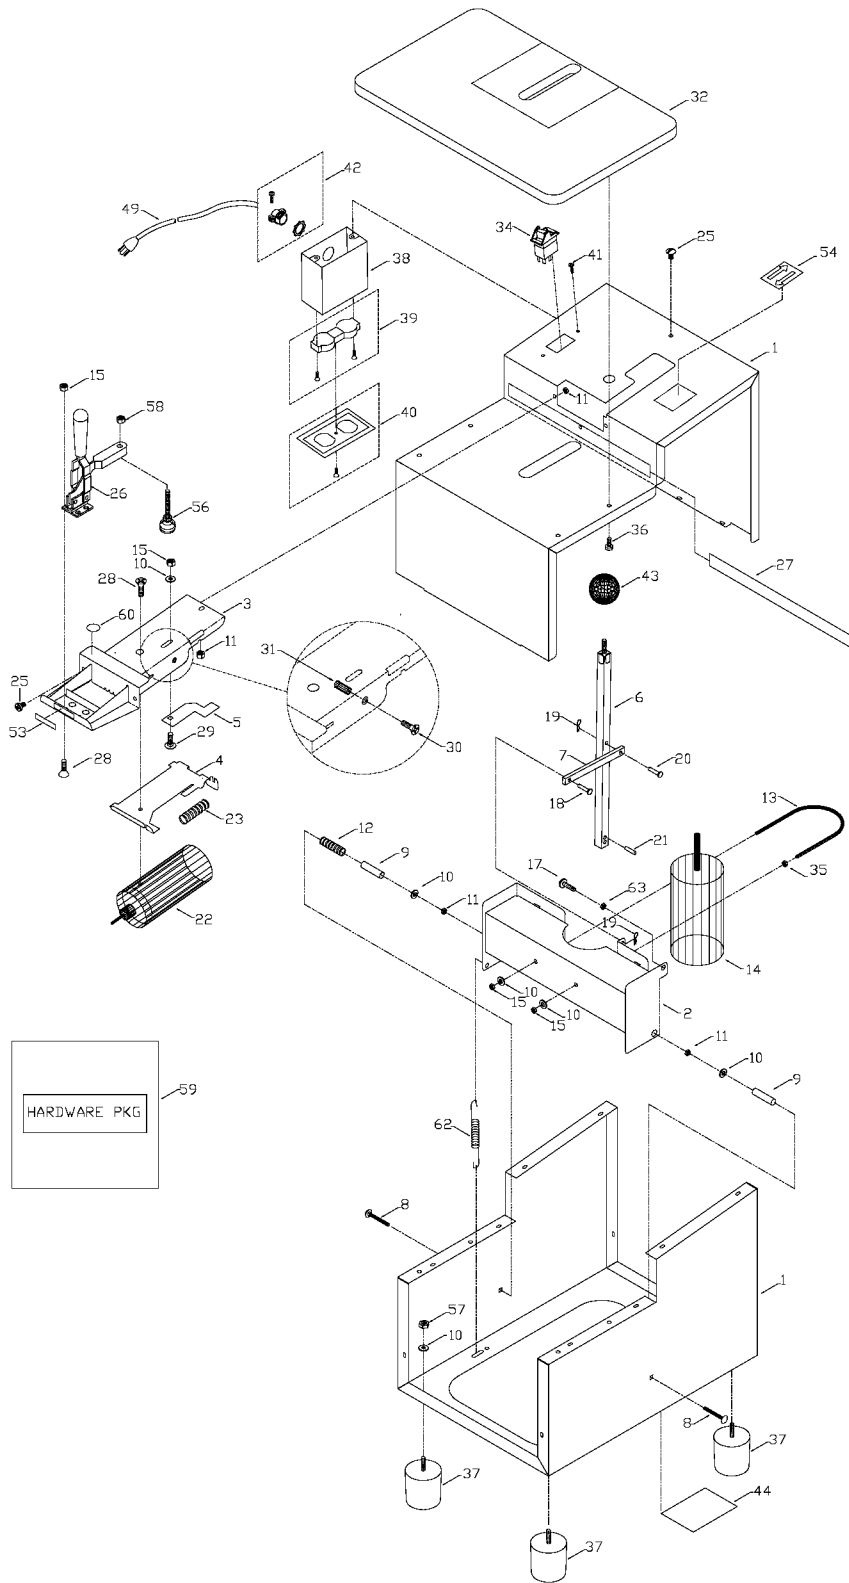

PORTER-CABLE

PRODUCTION POCKET CUTTER®

WARNING: Electrical repairs should only be attempted by trained repairmen. Contact the nearest Porter-Cable Service Center or other competent repair center.

552

Parts List for 552 Type 2

Item Number	Part Number	Description	Qty Required
1	000000-00	No Longer Available	1
2	000000-00	No Longer Available	1
3	883274	CARRIAGE (WELDMENT)	1
4	000000-00	No Longer Available	1
5	883265	STOP BRACKET	1
6	000000-00	No Longer Available	1
7	000000-00	No Longer Available	1
8	696659	CARRIAGE-BOLT	10
9	883530	SPACER	10
10	800249	WASHER	10
11	875606	NUT & LOCKWASHER	10
12	883531	SPRING	1
13	000000-00	No Longer Available	1
14	905133SV	MOTOR	1
15	883249	LOCK NUT	1
17	883806	SCREW	10
18	000000-00	No Longer Available	1
19	883528	COTTER PIN	1
20	000000-00	No Longer Available	1
21	000000-00	No Longer Available	1
22	887162SV	MOTOR	1
23	883527	SPRING	1
25	875601	SCREW	10
26	883243	CLAMP	1
27	883256	WEAR STRIP	1
28	883598	SCREW	10
29	901110231497	CARRIAGE BOLT	10

Parts List for 552 Type 2

Item Number	Part Number	Description	Qty Required
30	802289	SCREW	10
31	000000-00	No Longer Available	1
32	000000-00	No Longer Available	1
32	000000-00	No Longer Available	1
34	489105-00	SWITCH	1
34	887045	SWITCH INCL KEY	1
35	803149	HEX NUT	10
36	883599	SCREW	4
37	883245	FOOT	4
38	000000-00	No Longer Available	1
39	883379	RECEPTICAL	1
40	883378	COVER	1
41	876384	SCREW	10
42	883246	STRAIN RELIEF	1
43	883251	KNOB	1
44	000000-00	No Longer Available	1
49	839549	CORD	1
53	000000-00	No Longer Available	1
54	000000-00	No Longer Available	1
56	883560	PAD-LEVELER	1
56	883715	RUBBER PAD	1
57	862155	NUT	10
58	800190	NUT	10
59	000000-00	No Longer Available	1
60	000000-00	No Longer Available	1
62	698504	SPRING	1
63	800745	WING NUT	10