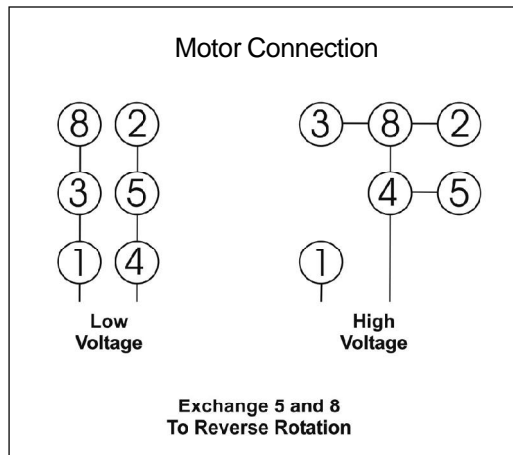

Parts Listing – Model 5511885 Dust Collection System

Ref. No.	Part Number	Description	Qty	Ref. No.	Part Number	Description	Qty
1	5514731	Base	1	19	5514748	Screw, Hex Head	5
2	5514732	Drawer, Chip	1	20	5514749	Strap, Guard	1
3	5514733	Seal, Tape	*AR	21	5514750	Fan	1
4	5514734	Cover	1	22	5514751	Screw, Set	1
5	5514735	Cover, Filter	1	23	5514752	Key	1
6	5514779	Filter	1	24	5514753	Housing, Inner Fan	1
7	5514736	Panel, Rear Foam	1	25	5514754	Motor	1
8	5514737	Panel, Side Foam	2	26	5514755	Screw, Hex Head	4
9	5514738	Panel, Motor Support	1	27	5514756	Seal, Tape	*AR
10	5514739	Nut, Hex	5	28	5514757	Switch, Motor	1
11	5514740	Washer, Lock	5	* Specify length required when ordering. Optional Accessories: 5511886 Belt & Disc Installation Kit (Cast funnel, Two 5-foot hoses, four clamps) 5511887 Belt-Grinder Installation Kit (One 5-foot hose, two clamps) 5511888 Disc-Grinder Installation Kit (Cast funnel, one 5-foot hose, two clamps)			
12	5514741	Nut, Hex	4				
13	5514742	Washer, Lock	4				
14	5514743	Screw, Hex Head	4				
15	5514744	Spacer	1				
16	5514745	Housing, Outer Fan	1				
17	5514746	Nut, Hex	5				
18	5514747	Washer, Lock	5				

Wiring Information - Dust Collection System

WALTER MEIER (Manufacturing) Inc.
427 New Sanford Road
LaVergne, Tennessee 37086
Ph: 800-274-6848
www.waltermeier.com