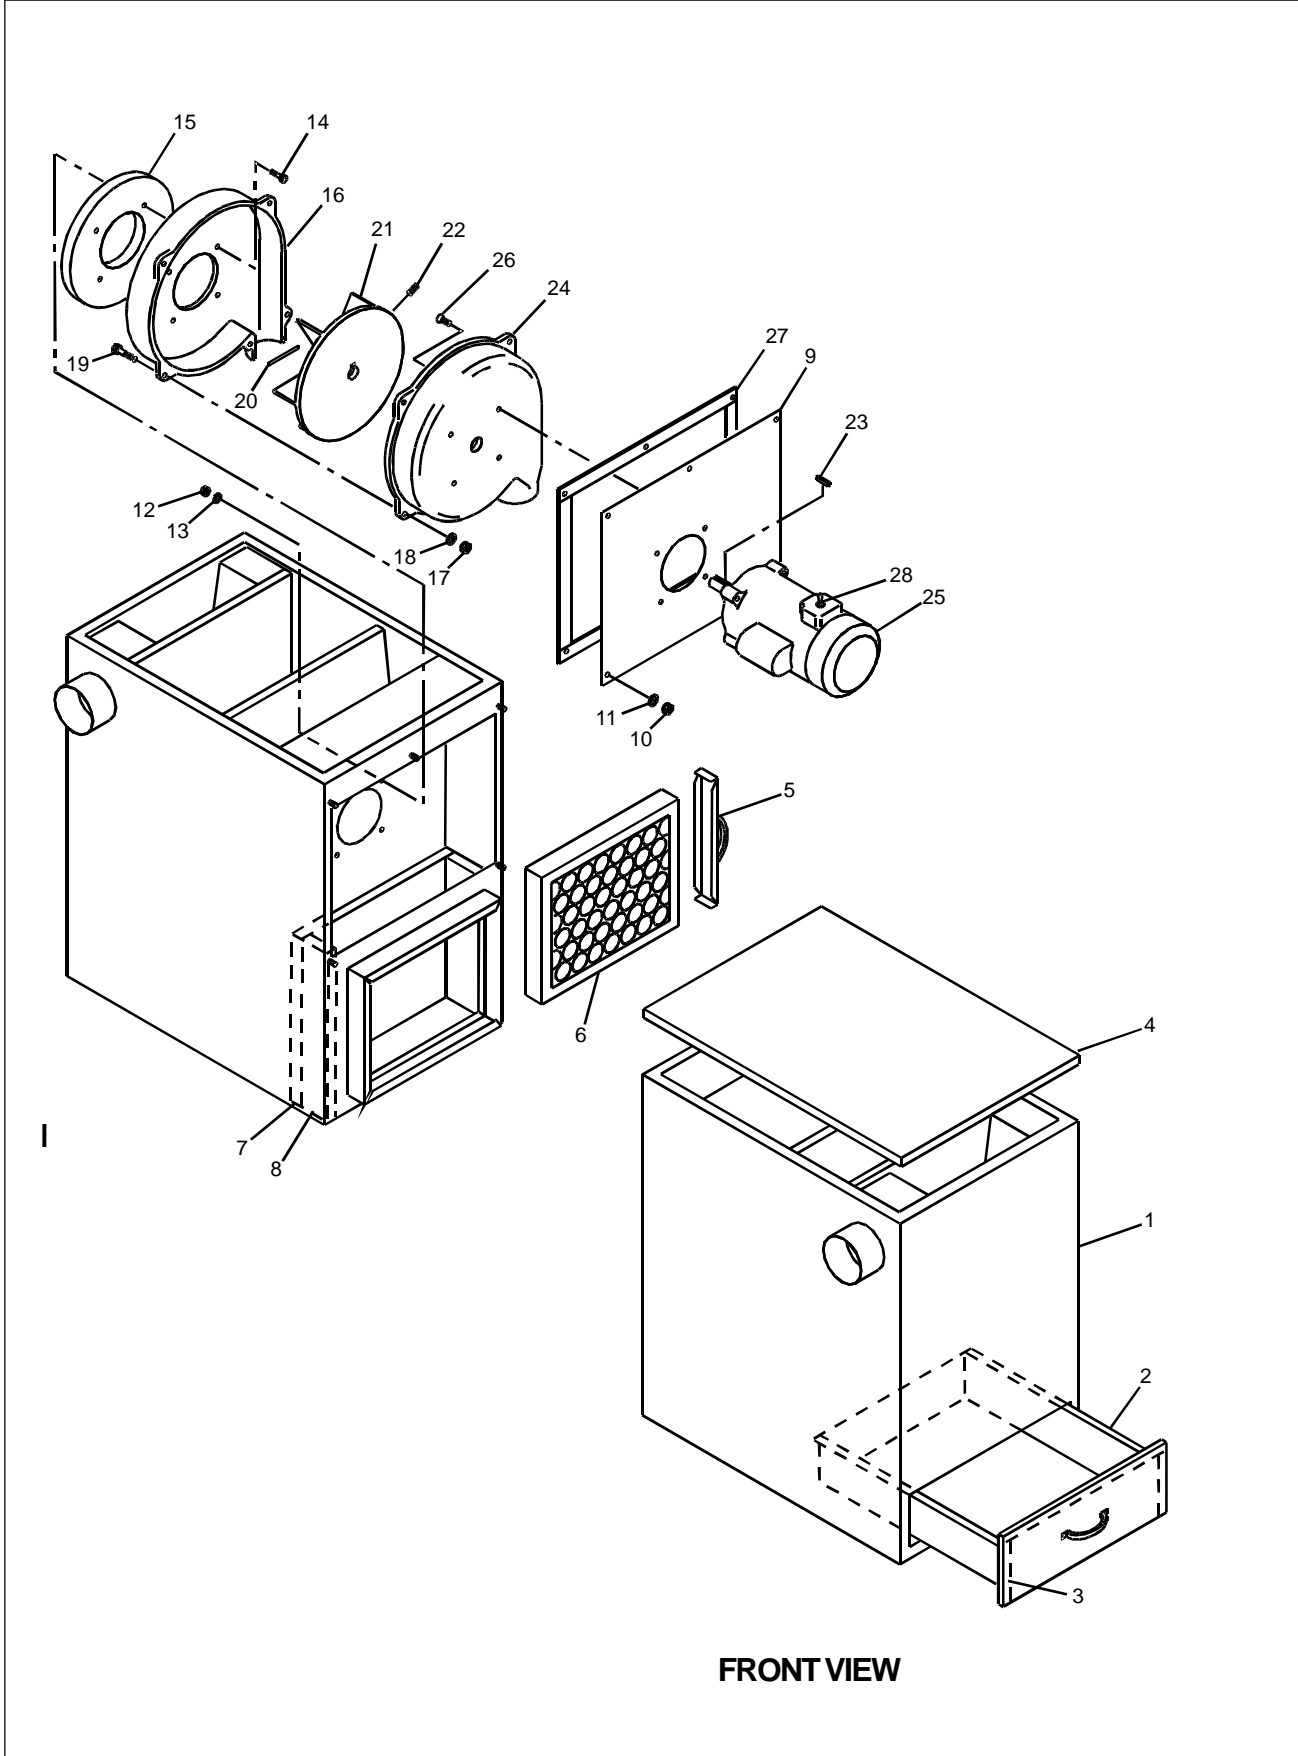

# Exploded View – Model 5511885 Dust Collection System

FRONT VIEW

# Parts Listing – Model 5511885 Dust Collection System

Ref. No.	Part Number	Description	Qty	Ref. No.	Part Number	Description	Qty
1	5514731	Base	1	19	5514748	Screw, Hex Head	5
2	5514732	Drawer, Chip	1	20	5514749	Strap, Guard	1
3	5514733	Seal, Tape	*AR	21	5514750	Fan	1
4	5514734	Cover	1	22	5514751	Screw, Set	1
5	5514735	Cover, Filter	1	23	5514752	Key	1
6	5514779	Filter	1	24	5514753	Housing, Inner Fan	1
7	5514736	Panel, Rear Foam	1	25	5514754	Motor	1
8	5514737	Panel, Side Foam	2	26	5514755	Screw, Hex Head	4
9	5514738	Panel, Motor Support	1	27	5514756	Seal, Tape	*AR
10	5514739	Nut, Hex	5	28	5514757	Switch, Motor	1
11	5514740	Washer, Lock	5	* Specify length required when ordering. <b>Optional Accessories:</b> 5511886 Belt & Disc Installation Kit (Cast funnel, Two 5-foot hoses, four clamps) 5511887 Belt-Grinder Installation Kit (One 5-foot hose, two clamps) 5511888 Disc-Grinder Installation Kit (Cast funnel, one 5-foot hose, two clamps)			
12	5514741	Nut, Hex	4				
13	5514742	Washer, Lock	4				
14	5514743	Screw, Hex Head	4				
15	5514744	Spacer	1				
16	5514745	Housing, Outer Fan	1				
17	5514746	Nut, Hex	5				
18	5514747	Washer, Lock	5				