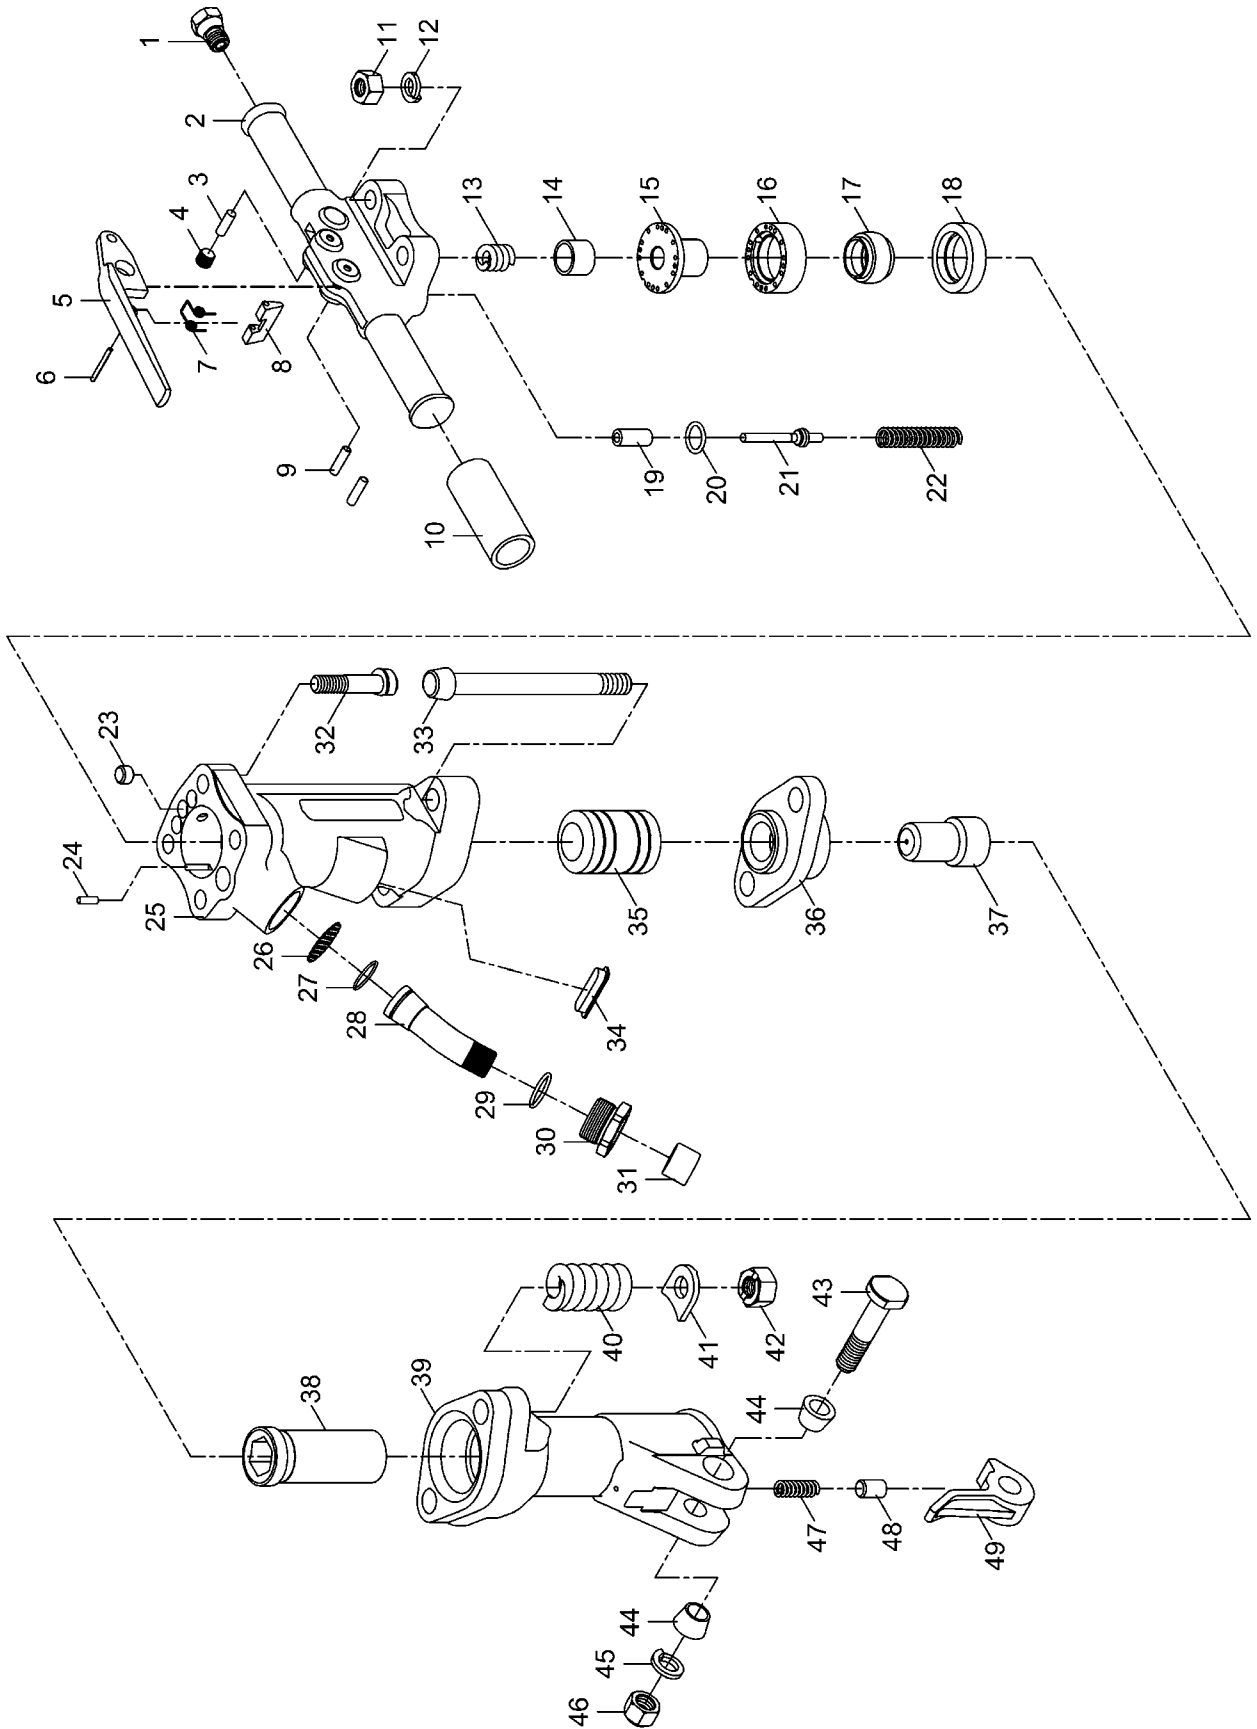

Parts Breakdown for JPB-60-1-1/8" and JPB-60-1-1/4"

Parts List for JPB-60-1-1/8" and JPB-60-1-1/4"

Index No.	Part No.	Description	Size	Qty.
1	P61119	Oil Plug		1
2	P61111	Back Head		1
3	P91245	Felt Oiler	8.5x25mm	1
4	P91220	Oil Control Plug	1/2"	1
5	P91217	Throttle Lever		1
6	P91250	Spring Pin	4x40mm	1
7	P91252	Stop Lever Spring		1
8	P91251	Stop Lever		1
9	P91218	Throttle Lever Pin	8x30mm	2
10	P91213	Rubber Grip		2
11	P91225	Back Head Nut		4
12	P91224	Lock Washer	5/8"	4
13	P91210	Plunger Spring		1
14	P91209	Plunger		1
15	P61107	Valve Guide		1
16	P61105	Valve Chest		1
17	P91204	Automatic Valve		1
18	P61106	Valve Seat		1
19	P91215	Throttle Valve Stem Guide		1
20	P91212	O-Ring	21.7x3.5mm	1
21	P91214	Throttle Valve		1
22	P91216	Throttle Valve Spring		1
23	P91202	Cylinder Plug		3
24	P91208	Dowel Pin	1/4"x3/4"	1
25	P61101	Cylinder		1
26	P91238	Air Inlet Screen		1
27	P91222	Air Inlet Swivel O-Ring	28.5x2mm	1
28	P91235	Air Inlet Swivel		1
29	P91237	O-Ring	29.4x3.1mm	1
30	P91236	Air Inlet Swivel Nut		1
31	P91246	Plug		1
32	P61123	Back Head Bolt		4
33	P61139	Front Head Bolt		2
34	P91244	Rubber Plug		1
35	P61103	Piston Hammer		1
36	P61126	Tappet Seat		1
37	P61127	Tappet		1
38	P61143	Front Head Bushing	Used w/the JPB-60-1-1/8"	1
	P91243	Front Head Bushing	Used w/the JPB-60-1-1/4"	1
39	P61121	Front Head		1
40	P91242	Front Head Bolt Spring		2
41	P91241	Front Head Bolt Lock Washer		2
42	P91240	Front Head Bolt Nut		2
43	P91229	Steel Retainer Bolt		1
44	P91232	Steel Retainer Bolt Bushing		2
45	P91231	Lock Washer	3/4"	1
46	P91230	Steel Retainer Bolt Nut	3/4"-16	1
47	P91234	Steel Retainer Spring		1
48	P91233	Steel Retainer Plunger		1
49	P91228	Steel Retainer		1