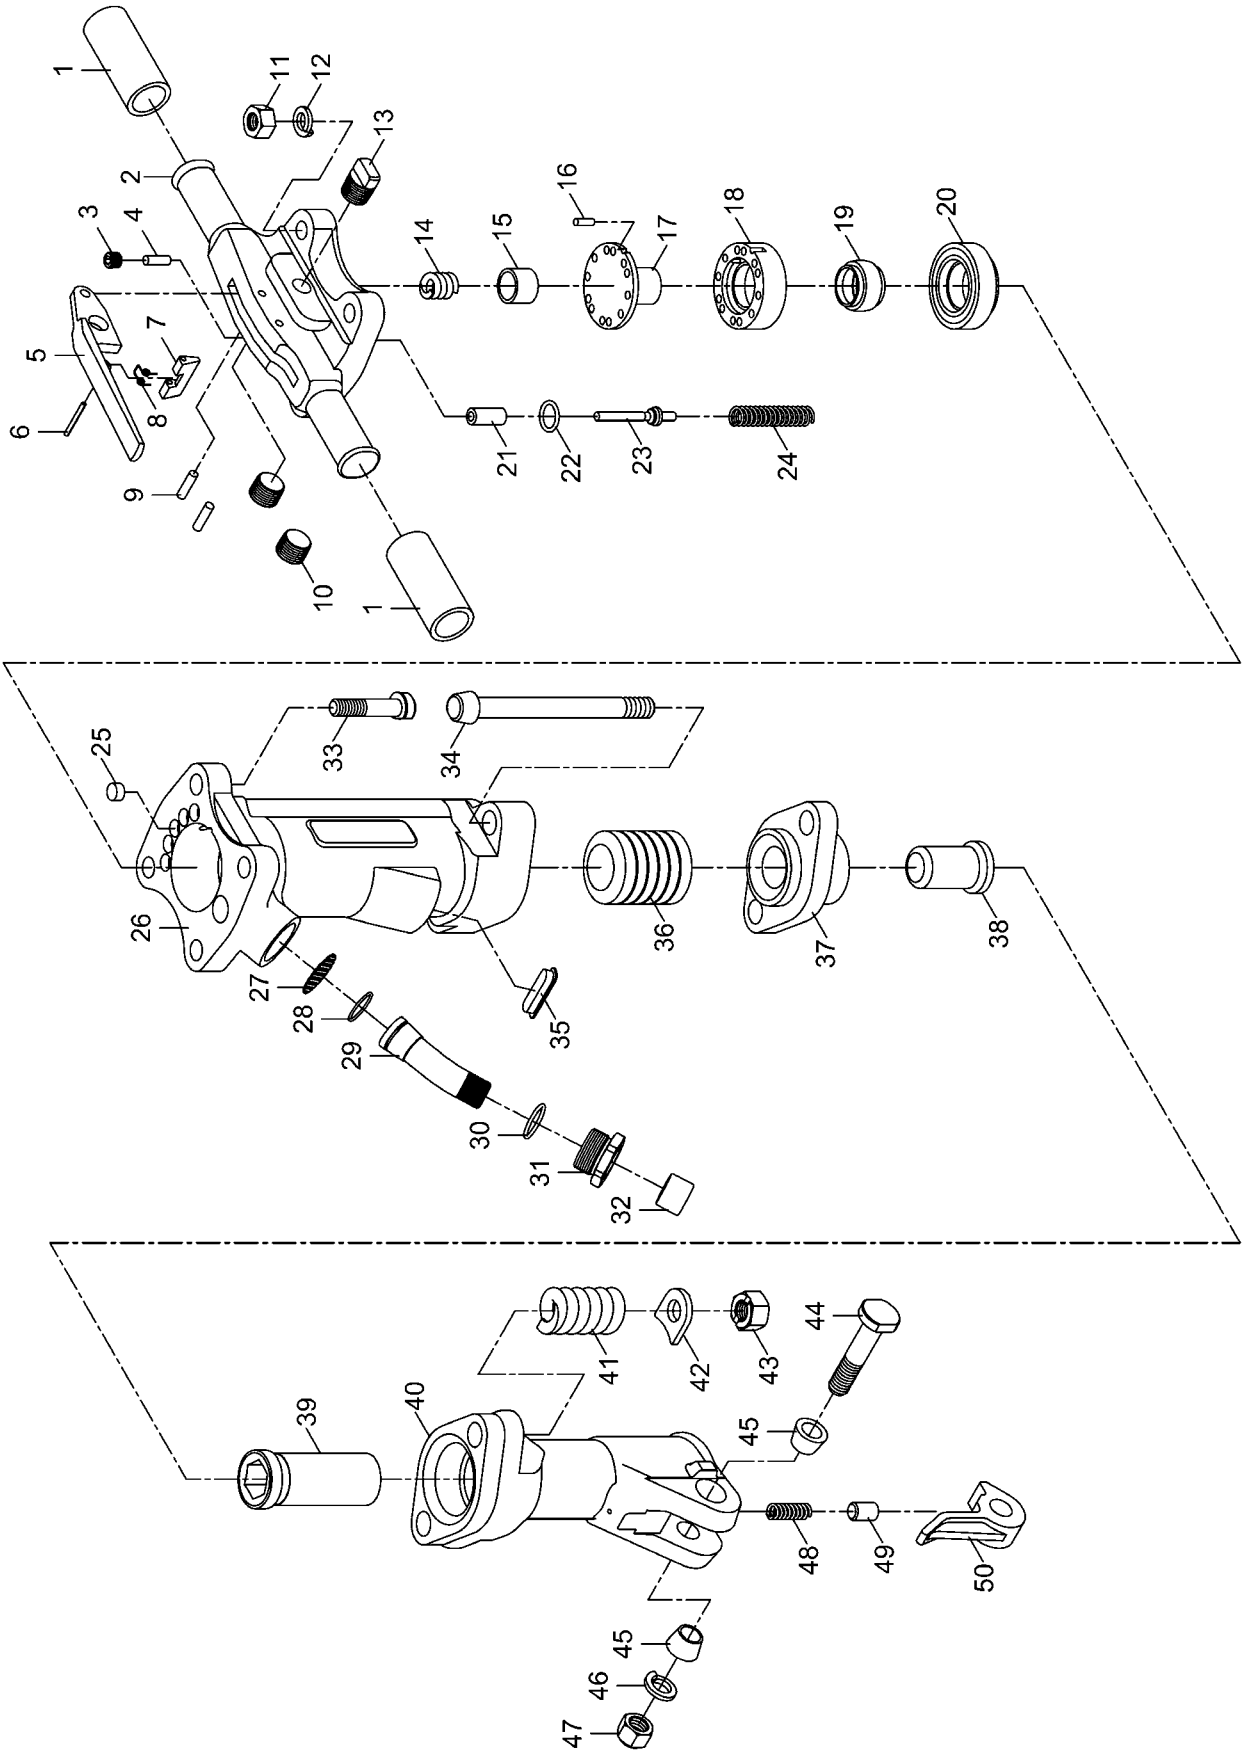

Parts Breakdown for JPB-90-1-1/8" and JPB-90-1-1/4"

Parts List for JPB-90-1-1/8" and JPB-90-1-1/4"

Index No.	Part No.	Description	Size	Qty.
1	P91213	Rubber Grip		2
2	P91211	Back Head		1
3	P91220	Oil Control Plug	1/8"	1
4	P91245	Felt Oiler	8.5x25mm	1
5	P91217	Throttle Lever		1
6	P91250	Spring Pin	4x40mm	1
7	P91251	Stop Lever		1
8	P91252	Stop Lever Spring		1
9	P91218	Throttle Lever Pin	8x30mm	2
10	P91248	Oil Tank Plug	1/2"	2
11	P91225	Back Head Nut		4
12	P91224	Lock Washer	5/8"	4
13	P91219	Oil Plug		1
14	P91210	Plunger Spring		1
15	P91209	Plunger		1
16	P91208	Dowel Pin	1/4"x3/4"	1
17	P91207	Valve Guide		1
18	P91205	Valve Chest		1
19	P91204	Automatic Valve		1
20	P91206	Valve Seat		1
21	P91215	Throttle Valve Stem Guide		1
22	P91212	O-Ring	21.7x3.5mm	1
23	P91214	Throttle Valve		1
24	P91216	Throttle Valve Spring		1
25	P91202	Cylinder Plug		5
26	P91201	Cylinder		1
27	P91238	Air Inlet Screen		1
28	P91222	Air Inlet Swivel O-Ring	28.5x2mm	1
29	P91235	Air Inlet Swivel		1
30	P91237	O-Ring	29.4x3.1mm	1
31	P91236	Air Inlet Swivel Nut		1
32	P91246	Plug		1
33	P91223	Back Head Bolt		4
34	P91239	Front Head Bolt		2
35	P91244	Rubber Plug		1
36	P91203	Piston Hammer		1
37	P91226	Tappet Seat		1
38	P91227	Tappet		1
39	P61143	Front Head Bushing	Used w/the JPB-90-1-1/8"	1
	P91243	Front Head Bushing	Used w/the JPB-90-1-1/4"	1
40	P91221	Front Head		1
41	P91242	Front Head Bolt Spring		2
42	P91241	Front Head Bolt Lock Washer		2
43	P91240	Front Head Nut		2
44	P91229	Steel Retainer Bolt		1
45	P91232	Steel Retainer Bolt Bushing		2
46	P91231	Lock Washer	3/4"	1
47	P91230	Steel Retainer Bolt Nut	3/4"-16	1
48	P91234	Steel Retainer Spring		1
49	P91233	Steel Retainer Plunger		1
50	P91228	Steel Retainer		1