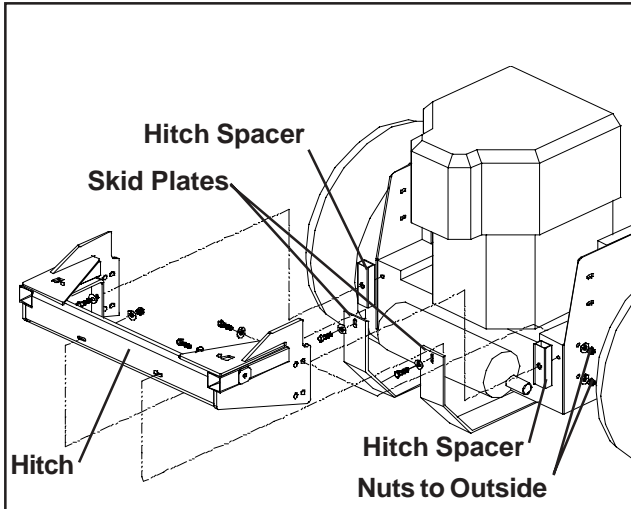

# Replacement Parts

**540200792 Custom Kit for Gen II**  
**540200927 Custom Kit for Gen II - 72" Deck**

### Parts List

540200749	Hitch .....	1
540099020	3/8" x 1-1/4" Hex Bolts .....	4
540000415	3/8" Flat Washers .....	8
540099065	3/8" Nylon Lock Nuts .....	4
540099031	1/2" x 1-1/2" Hex Bolts .....	4
540000425	1/2" Flat Washers .....	8
540093082	1/2" Nylon Lock Nuts .....	4
540099611	3/8" x 2-1/2" Hex Bolts .....	2
540200788	Hitch Spacer, Blk Fin. ....	2