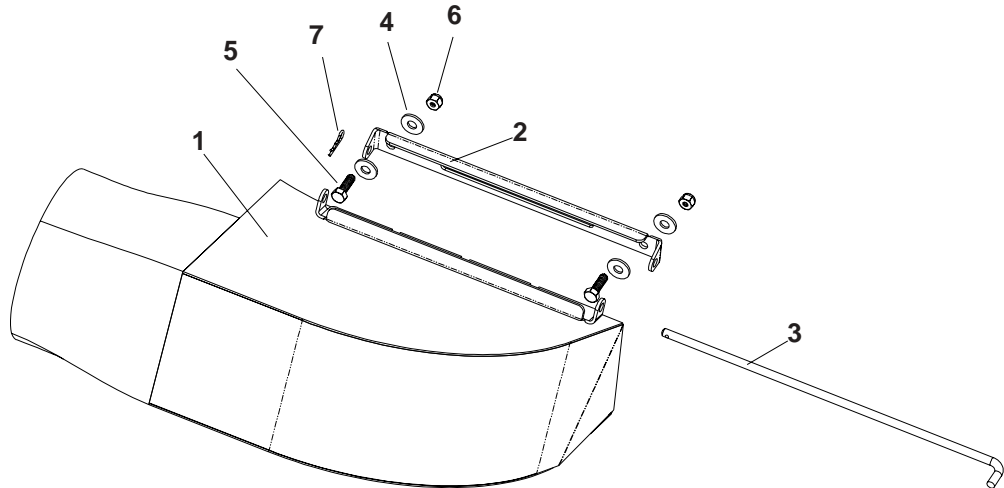

Replacement Parts

540200671 Boot for Gen II
 540200818 Boot for Gen I
 540200941 Boot for Gen II - 72" Deck

ITEM	PART NO.	QTY	DESCRIPTION
1	539200833	1	Boot - Gen I
	539200664	1	Boot - Gen II & Gen II - 72" deck
2	539080652	1	Deck bracket
3	539093814	1	Boot rod, 14"
4	539099046	4	Washer, 5/16
5	539099077	2	Bolt, 5/16-18 x 1
6	539099079	2	Nut, 5/16-18, nylock
7	539099082	1	Cotter pin, #13