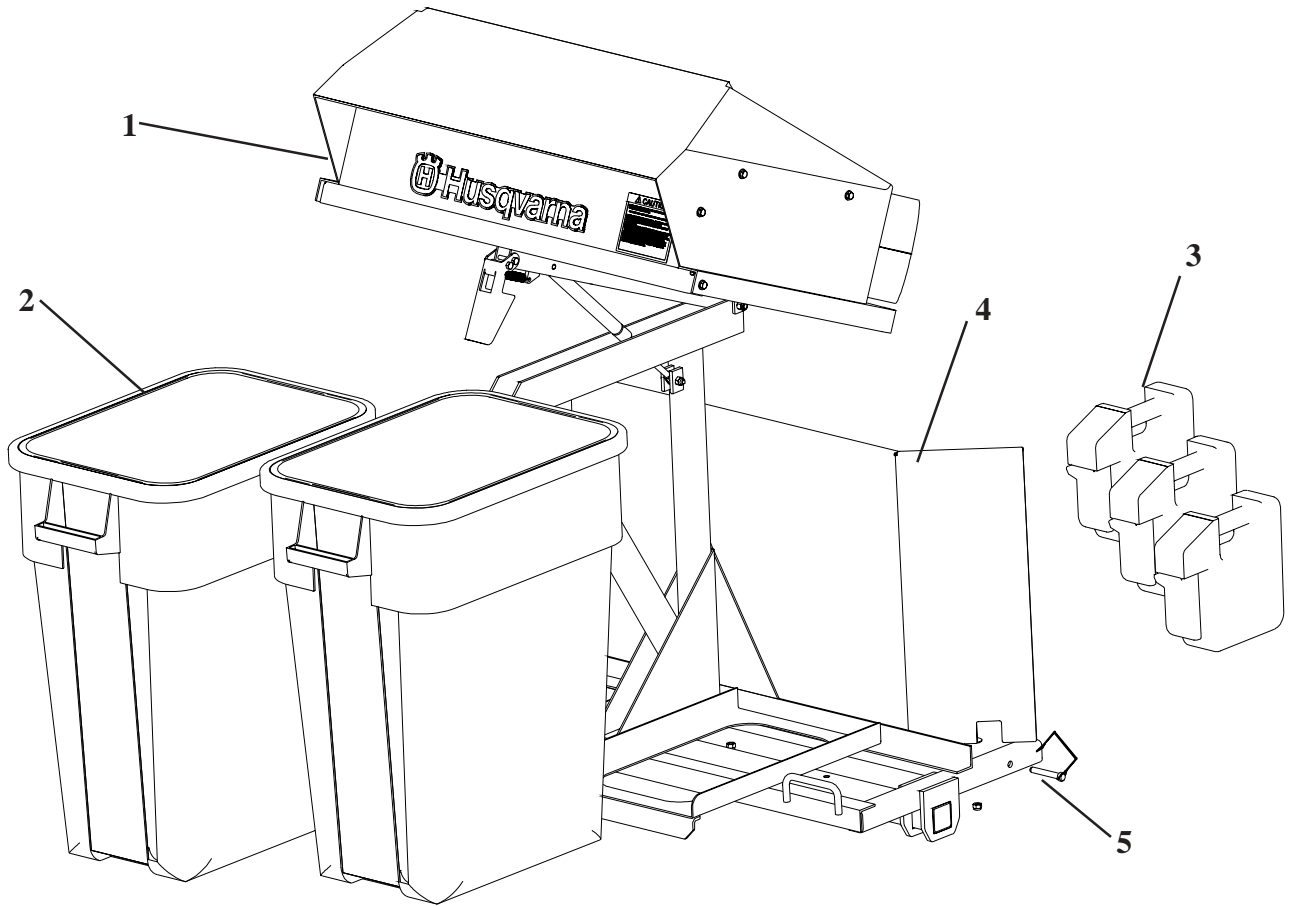

Z2-7 Collection System

Models: 540200800

Parts Manual

(04/14/03)

Replacement Parts

540200800 Assembly

ITEM	PART NO.	DESCRIPTION	QTY.
1	540200853	Frame/Top Assembly	1
2	540093817	Container, 30 Gal.	2
3	540092531	Front Weight	3
4	540092767	Heat Shield	1
*	540200854	Small Parts Kit, <i>including:</i>	1
*	540200855	Manual	1
5	540099693	Pin, Wire Lock	2
*	540093961	Ear Plugs	1
*	540099077	Bolt, Hex, 5/16"-18 x 1"	2
*	540000413	Washer, Flat, 5/16"	4
*	540099079	Nut, Hex, Nylon Lock, 5/16"-18	2

* Not shown