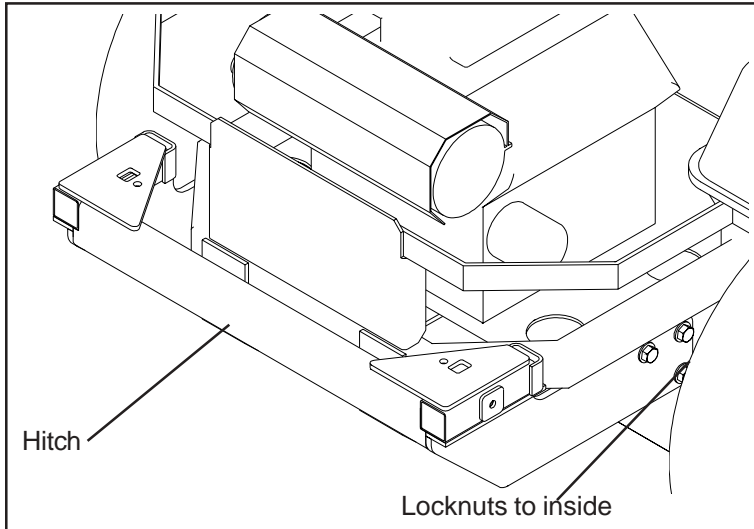

Replacement Parts

540200799 Custom Kit for Gen I

HITCH

Parts List

540200828	Hitch	1
540099031	1/2" x 1-1/2" Hex Bolts ...	6
540000425	1/2" Flat Washers	12
540093082	1/2" Nylon Lock Nuts	6

FRONT WEIGHT BAR

Parts List

540020255	Front Weight Bar	1
540092519	Clamp Plates	2
540092731	Holddown Bar	1
540099065	3/8" Nylon Lock Nuts	4
540099697	3/8" x 4-1/2" Hex Bolts	4
540000415	3/8" Flat Washer	8
540099616	#11 Cotter Pin	2
540099668	3/8" x 1" Clevis Pin	2