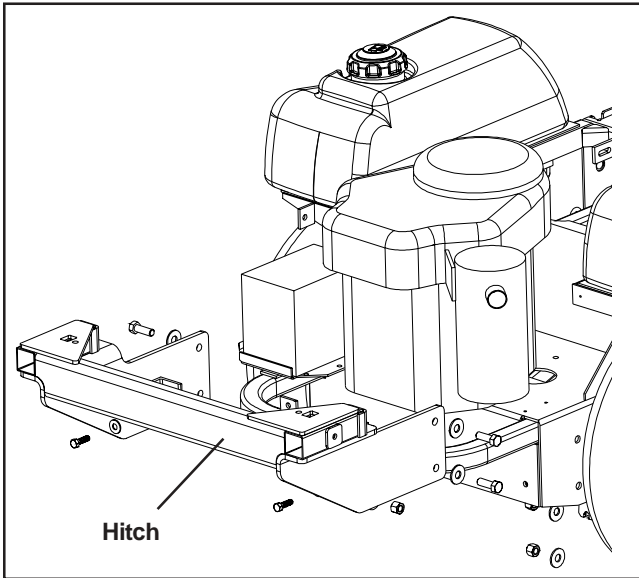

Replacement Parts

540200798 Custom Kit for Mini

HITCH

Parts List

540200809	Hitch	1
540099020	3/8" x 1-1/4" Hex Bolts	2
540000415	3/8" Flat Washers	4
540099065	3/8" Nylon Lock Nuts	2
540099031	1/2" x 1-1/4" Hex Bolts	4
540000427	1/2" Flat Washers	8
540093082	1/2" Nylon Lock Nuts	4

FRONT WEIGHT BAR

Parts List

540200810	Front Weight Bar	1
540092747	Clamp Plates	2
540092731	Holddown Bar	1
540099065	3/8" Nylon Lock Nuts	4
540001765	3/8" x 3" Hex Bolts	4
540000415	3/8" Flat Washer	8
540099616	#11 Cotter Pin	2
540099668	3/8" x 1" Clevis Pin	2