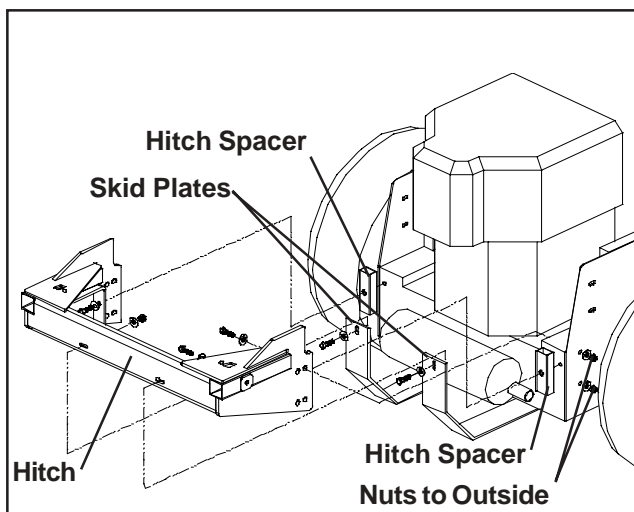

Replacement Parts

540200792 Custom Kit for Gen II
540200927 Custom Kit for Gen II - 72" Deck

HITCH

Parts List

540200749	Hitch	1
540099020	3/8" x 1-1/4" Hex Bolts	4
540000415	3/8" Flat Washers	8
540099065	3/8" Nylon Lock Nuts	4
540099031	1/2" x 1-1/2" Hex Bolts	4
540000425	1/2" Flat Washers	8
540093082	1/2" Nylon Lock Nuts	4
540099611	3/8" x 2-1/2" Hex Bolts	2
540200788	Hitch Spacer, Blk Fin.	2

FRONT WEIGHT BAR

Parts List

540020255	Front Weight Bar	1
540200921	Front Weight Bar, 72" deck	1
540092519	Clamp Plates	2
540092731	Holddown Bar	1
540099065	3/8" Nylon Lock Nuts	4
540099113	3/8" x 3-1/2" Hex Bolts	4
540000415	3/8" Flat Washer	8
540099616	#11 Cotter Pin	2
540099668	3/8" x 1" Clevis Pin	2