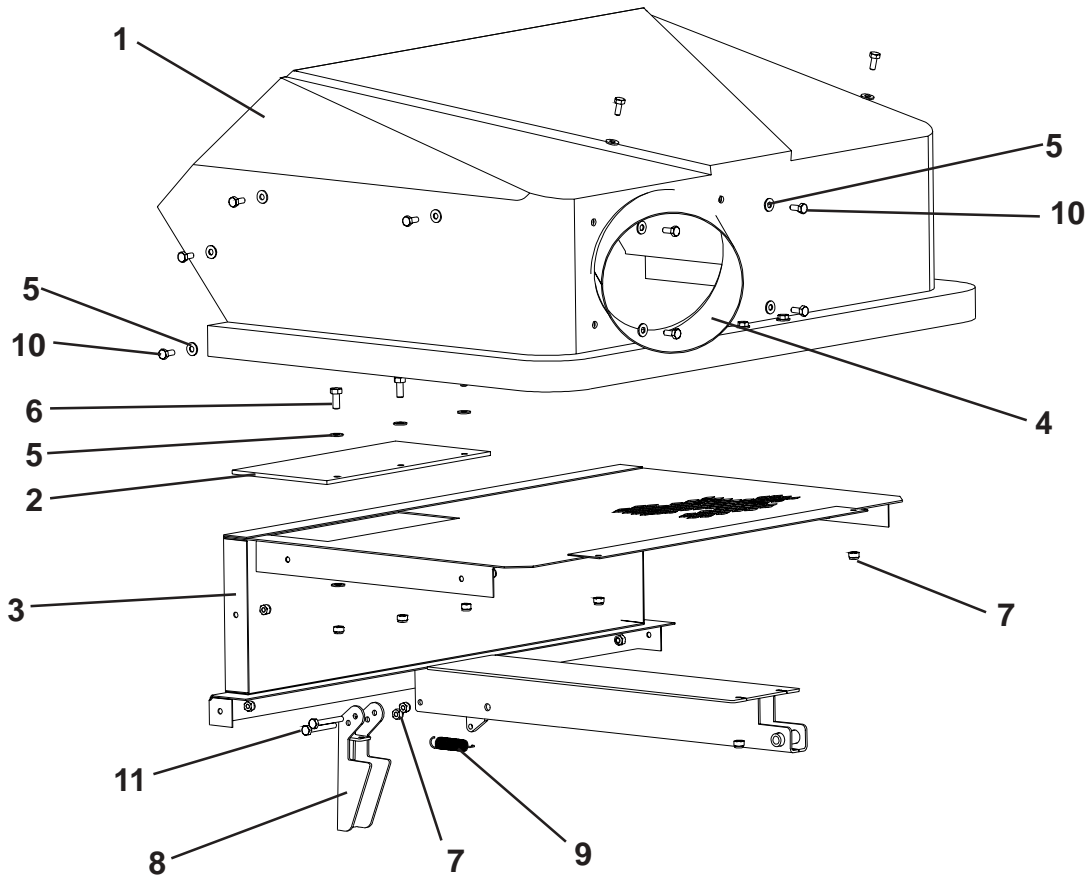

Replacement Parts

540092675 Top Assembly

ITEM	PART NO.	DESCRIPTION	QTY.
1	540092720	Top, Plastic	1
2	540092761	Rubber Flap	1
3	540092754	Top Insert	1
4	540092535	Inlet	1
5	540099074	Washer, Flat, 1/4"	22
6	540000122	Bolt, Hex, 1/4"-20 x 3/4", Gd. 5	3
7	540099072	Nut, Hex, Nylon Lock, 1/4"-20	19
8	540092702	Latch	1
9	540093210	Spring	1
10	540000124	Bolt, Hex, 1/4"-20 x 5/8"	16
11	540000134	Bolt, Hex, 1/4"-20 x 2"	2
*	540093610	Weatherstripping, 1/2" x 1"	6 ft
*	540093611	Weatherstripping, 1/2" x 2"	6 ft

* Not Shown