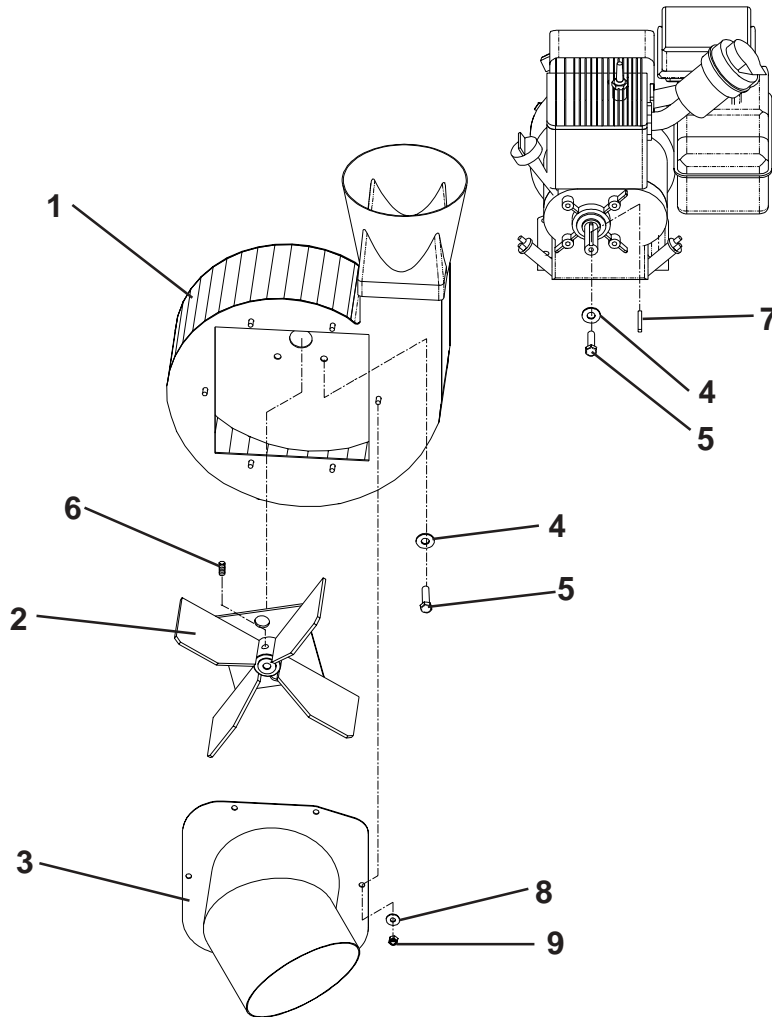

# Replacement Parts

540030166 6 hp Kohler Vacuum Assembly  
 540030167 5.5 hp Briggs & Stratton Vacuum Assembly

ITEM	PART NO.	DESCRIPTION	QTY.
1	540094004	Blower Housing	1
2	540107832	Impeller	1
3	540092705	Inlet, Blower Housing	1
4	540099001	Washer, Spring, 5/16"	5
5	540099012	Bolt, Hex, 5/16"-24 x 3/4"	5
6	540099027	Screw, Set, 3/8"-24 x 3/8"	2
7	540099002	Key, Square, 3/16" x 3/16" x 1-3/4"1	
*	540094082	Decal, Hot Surfaces	1
*	540200027	Decal, Caution List	1
*	540097081	Screw, muffler deflector (Kohler only)	2
*	540097055	Deflector, exhaust (Kohler only)	1
*	540094251	Hardware Kit, <i>including:</i>	1
*	540099015	Bolt, Hex, 5/16"-18 x 1-1/2"	4
*	540099079	Nut, Hex, Nylon Lock, 5/16"-18	4
8	540099072	Nut, Hex, Nylon Lock, 1/4"-20	6
9	540099074	Washer, Flat, 1/4"	6

\* Not Shown