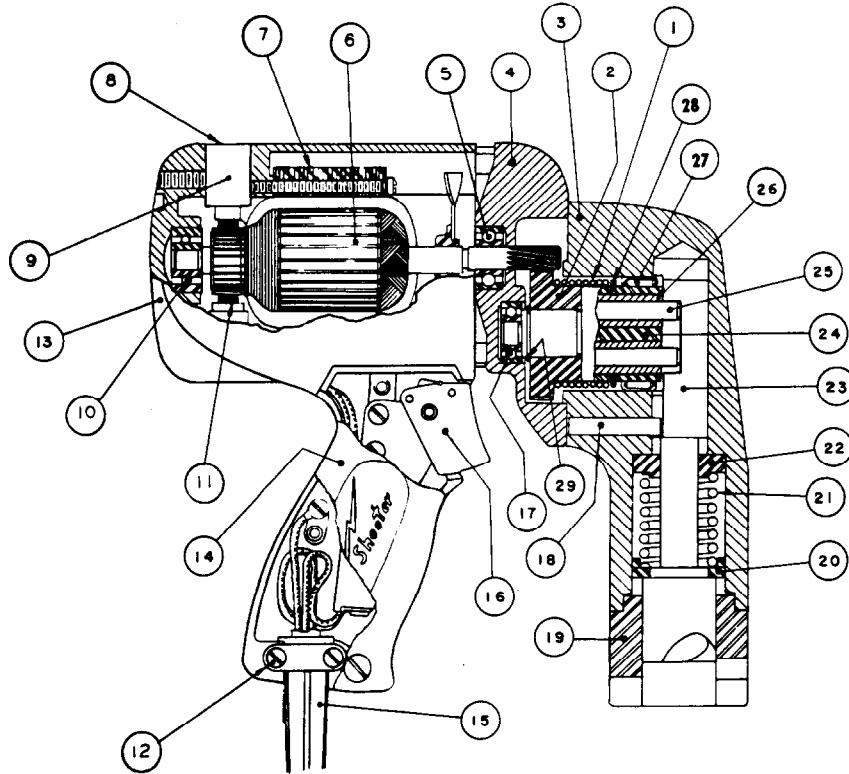

## LOCK HAMMER

REVISED BUL 6107-5	DATE Feb. '68
WIRING INSTR.	

**Catalog No. 5400**

Starting Serial No. **107-4950**

Both Model and Serial No. must be furnished to obtain correct parts.

FIG.	PART NO.	DESCRIPTION OF PART
1	40-50-0600	Clutch Spring
2	32-75-2361	Spindle Gear
3	30-48-0101	Mechanism Head
4	30-29-0101	Diaphragm
5	02-04-0860	Ball Bearing (Pinion End)
6	16-22-1000	Armature Assembly
7	18-22-1000	Field Assembly
8	23-44-0020	Brush Retaining Cap
9	22-22-0050	Brush Holder Assembly
10	02-04-0735	Ball Bearing (Comm. End)
11	22-18-0090	Carbon Brush Assembly
12	28-17-0400	Cord Clamp
13	28-50-4041	Motor Housing
14	44-66-0120	Switch Cover Plate

### ILLUSTRATED PARTS

FIG.	PART NO.	DESCRIPTION OF PART	
15	22-64-0200	Cord Set	
16	23-66-0160	Switch	
17	02-04-0820	Ball Bearing	
18	44-60-0090	Guide Pin	
19	30-82-0101	Hammer Shoe	
20	45-88-0061	Piston Washer (Bottom)	
21	40-50-0700	Compression Spring	
(2)	22	45-88-0050	Horseshoe Washer
(2)	23	44-62-0050	Piston
	24	38-50-0651	Spindle
(2)	25	44-60-0110	Mechanism Pins
	26	42-24-0060	Mechanism Pin Bushings
	27	02-50-7820	Needle Bearing
	28	34-60-2100	Clutch Spring Retaining Ring
	29	34-60-1400	Retaining Ring