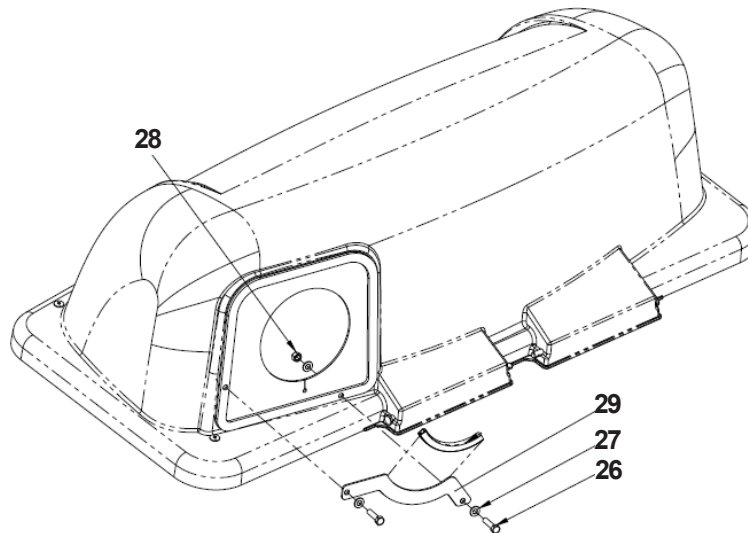

Parts Manual

Grass Catcher

For
48 Inch and 54 Inch

Model: 968999515 - 48"/54"

PARTS

PARTS

ITEM	PART NO.	QTY.	DESCRIPTION
1	532 192709	1	Screen, cover
2	532 195373	1	Cover
3	539 108141	1	Chute, upper,
4	539 108081	1	Screw, #10-14 x 1/2, special
5	539 108082	1	Dump bag indicator
6	539 108083	1	Screw, #10-24 x 1 1/8
7	539 108084	4	Washer, 3/16 x 3/4 x 16 Ga.
8	539 108085	1	Spacer, split
9	539 108086	1	Nut, #10-24, acorn
10	539 109552	3	Lockwasher, 3/16
11	539 108088	2	Latch, chute
12	539 108089	6	Nut, weld
13	539 108194	4	Latch, assembly
14	539 113204	1	Chute, lower, 54" deck
	539 108092	1	Chute, lower, 48" deck
15	539 976952	6	Screw, #10-24 x 5/8
16	539 108096	2	Spring, retainer
17	539 108097	4	Plug, tubing end
18	539 108098	1	Bagger, frame
19	532 192786	2	Pin, hinge
20	532 192550	1	Gasket, cover
21	539 108101	3	Container, top
22	539 108102	3	Container, bottom
23	532 192603	1	Seal, cover
24	532 130895	2	Handle, bagger cover
25	539 976977	14	Nut, #10-24, crownlock
26	539 990627	2	HCS, 5/16-18 x 1 1/4, Gr5
27	539 990188	4	Washer, 5/16, SAE
28	539 990717	2	Nut, 5/16-18, nyloc
29	539 110234	1	Support, chute
	539 108447	1	Decal, CE, (Not shown)
	539 108163	1	Decal, Catcher, (Not shown)

PARTS

PARTS

ITEM	PART NO.	QTY.	DESCRIPTION
1	539 990598	4	Washer, 1/4
2	539 107899	4	HCS, 5/16-18 x 3/4, Gr8
3	539 113090	1	Rear Collection Hitch
4	539 113177	1	Weight, Cast
5	539 990588	2	HCS, 3/8-16 x 2, Gr5
6	539 976979	2	Nut, 3/8-16, nyloc
7	539 113225	2	Weight bracket
8	539 113182	2	Screw, #10-12 x 1, wash hd
9	539 113183	6	Screw, #10-12 x 1 1/4, wash hd