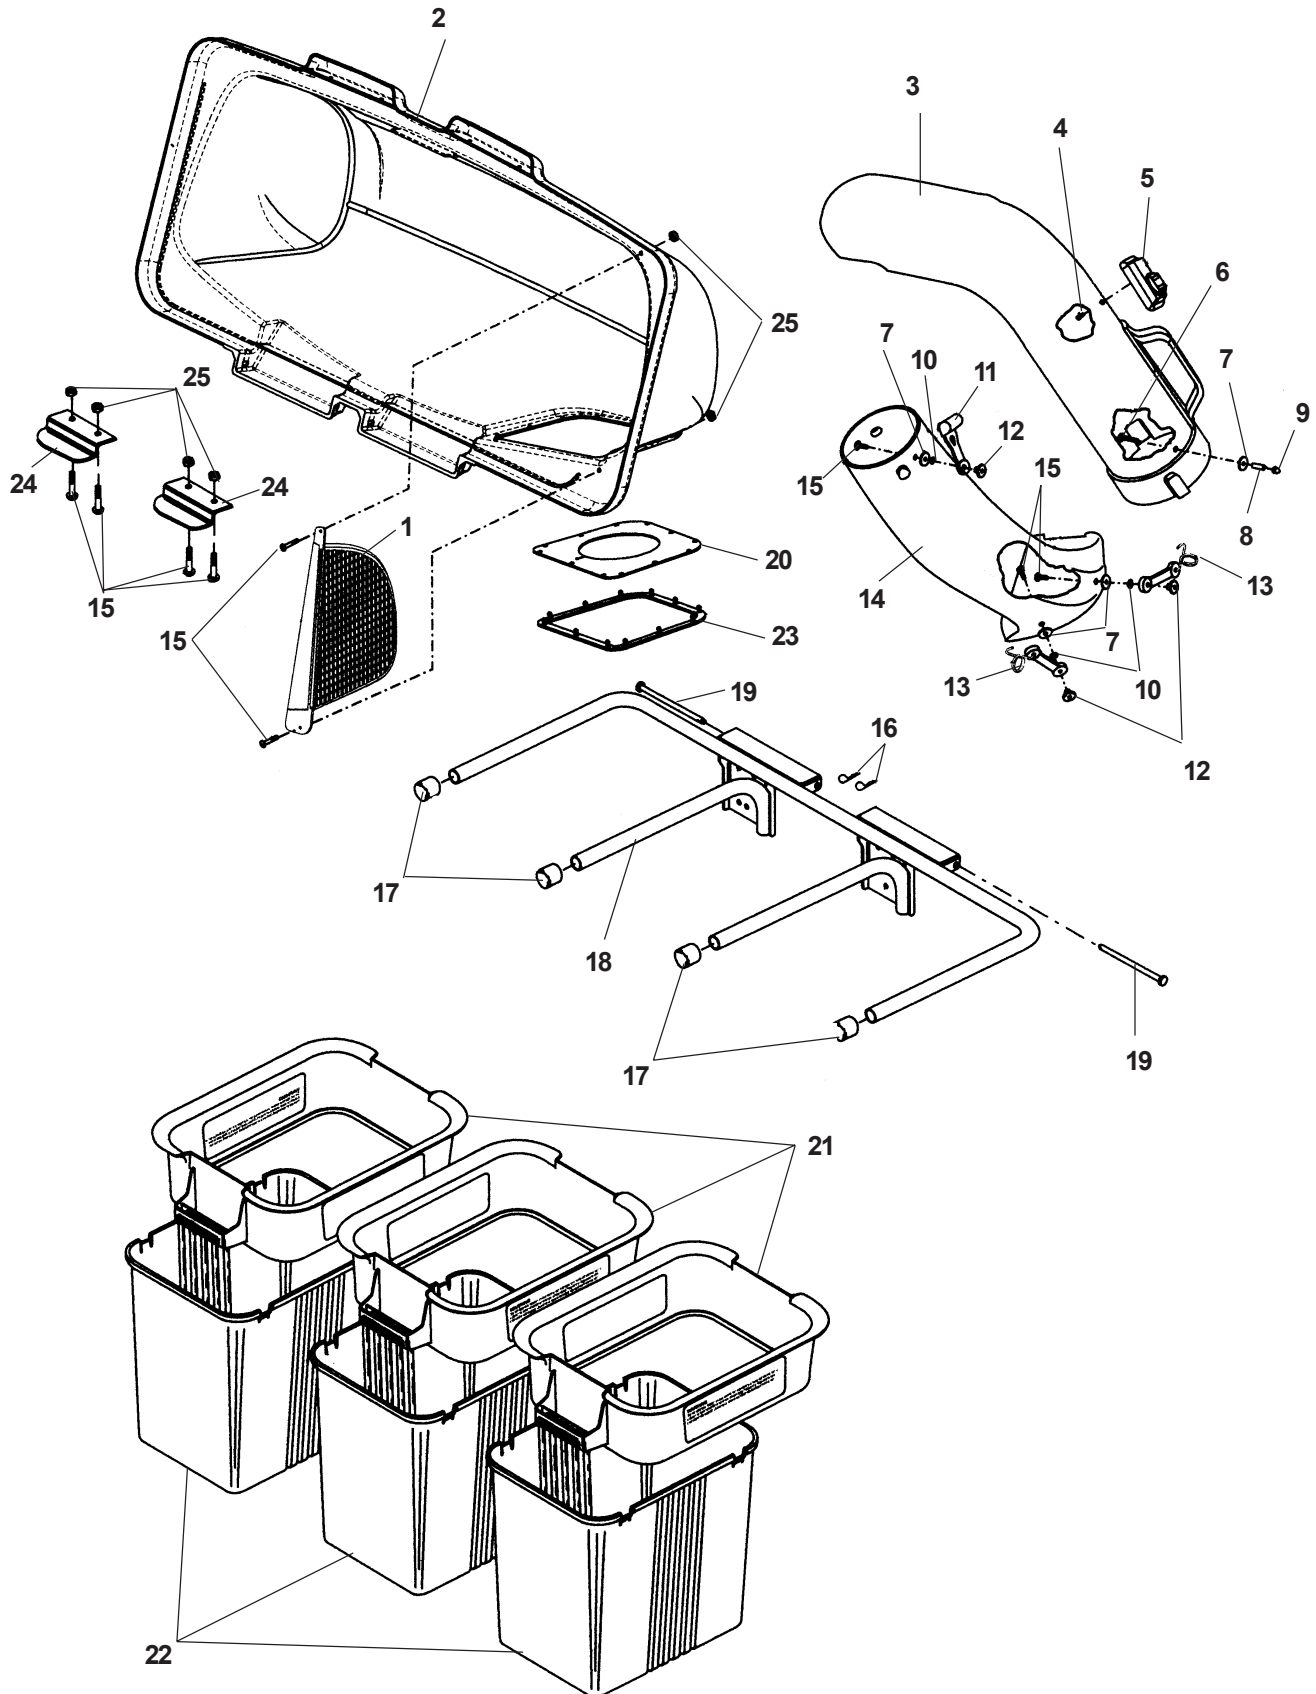

Parts Manual

Grass Catcher

For
48 Inch and 54 Inch

Model: 968999515 - 48"/54"

PARTS

PARTS

ITEM	PART NO.	QTY.	DESCRIPTION
1	532 192709	1	Screen, cover
2	532 195373	1	Cover
3	539 108141	1	Chute, upper,
4	539 108081	1	Screw, #10-14 x 1/2, special
5	539 108082	1	Dump bag indicator
6	539 108083	1	Screw, #10-24 x 1 1/8
7	539 108084	4	Washer, 3/16 x 3/4 x 16 Ga.
8	539 108085	1	Spacer, split
9	539 108086	1	Nut, #10-24, acorn
10	539 109552	3	Lockwasher, 3/16
11	539 108088	2	Latch, chute
12	539 108089	6	Nut, weld
13	539 108194	4	Latch, assembly
14	539 113204	1	Chute, lower, 54" deck
	539 108092	1	Chute, lower, 48" deck
15	539 976952	6	Screw, #10-24 x 5/8
16	539 108096	2	Spring, retainer
17	539 108097	4	Plug, tubing end
18	539 108098	1	Bagger, frame
19	532 192786	2	Pin, hinge
20	532 192550	1	Gasket, cover
21	539 108101	3	Container, top
22	539 108102	3	Container, bottom
23	532 192603	1	Seal, cover
24	532 130895	2	Handle, bagger cover
25	539 976977	14	Nut, #10-24, crownlock
26	539 990627	2	HCS, 5/16-18 x 1 1/4, Gr5
27	539 990188	4	Washer, 5/16, SAE
28	539 990717	2	Nut, 5/16-18, nyloc
29	539 110234	1	Support, chute
	539 108447	1	Decal, CE, (Not shown)
	539 108163	1	Decal, Catcher, (Not shown)

PARTS

PARTS

ITEM	PART NO.	QTY.	DESCRIPTION
1	539 990598	4	Washer, 1/4
2	539 107899	4	HCS, 5/16-18 x 3/4, Gr8
3	539 113090	1	Rear Collection Hitch
4	539 113177	1	Weight, Cast
5	539 990588	2	HCS, 3/8-16 x 2, Gr5
6	539 976979	2	Nut, 3/8-16, nyloc
7	539 113225	2	Weight bracket
8	539 113182	2	Screw, #10-12 x 1, wash hd
9	539 113183	6	Screw, #10-12 x 1 1/4, wash hd