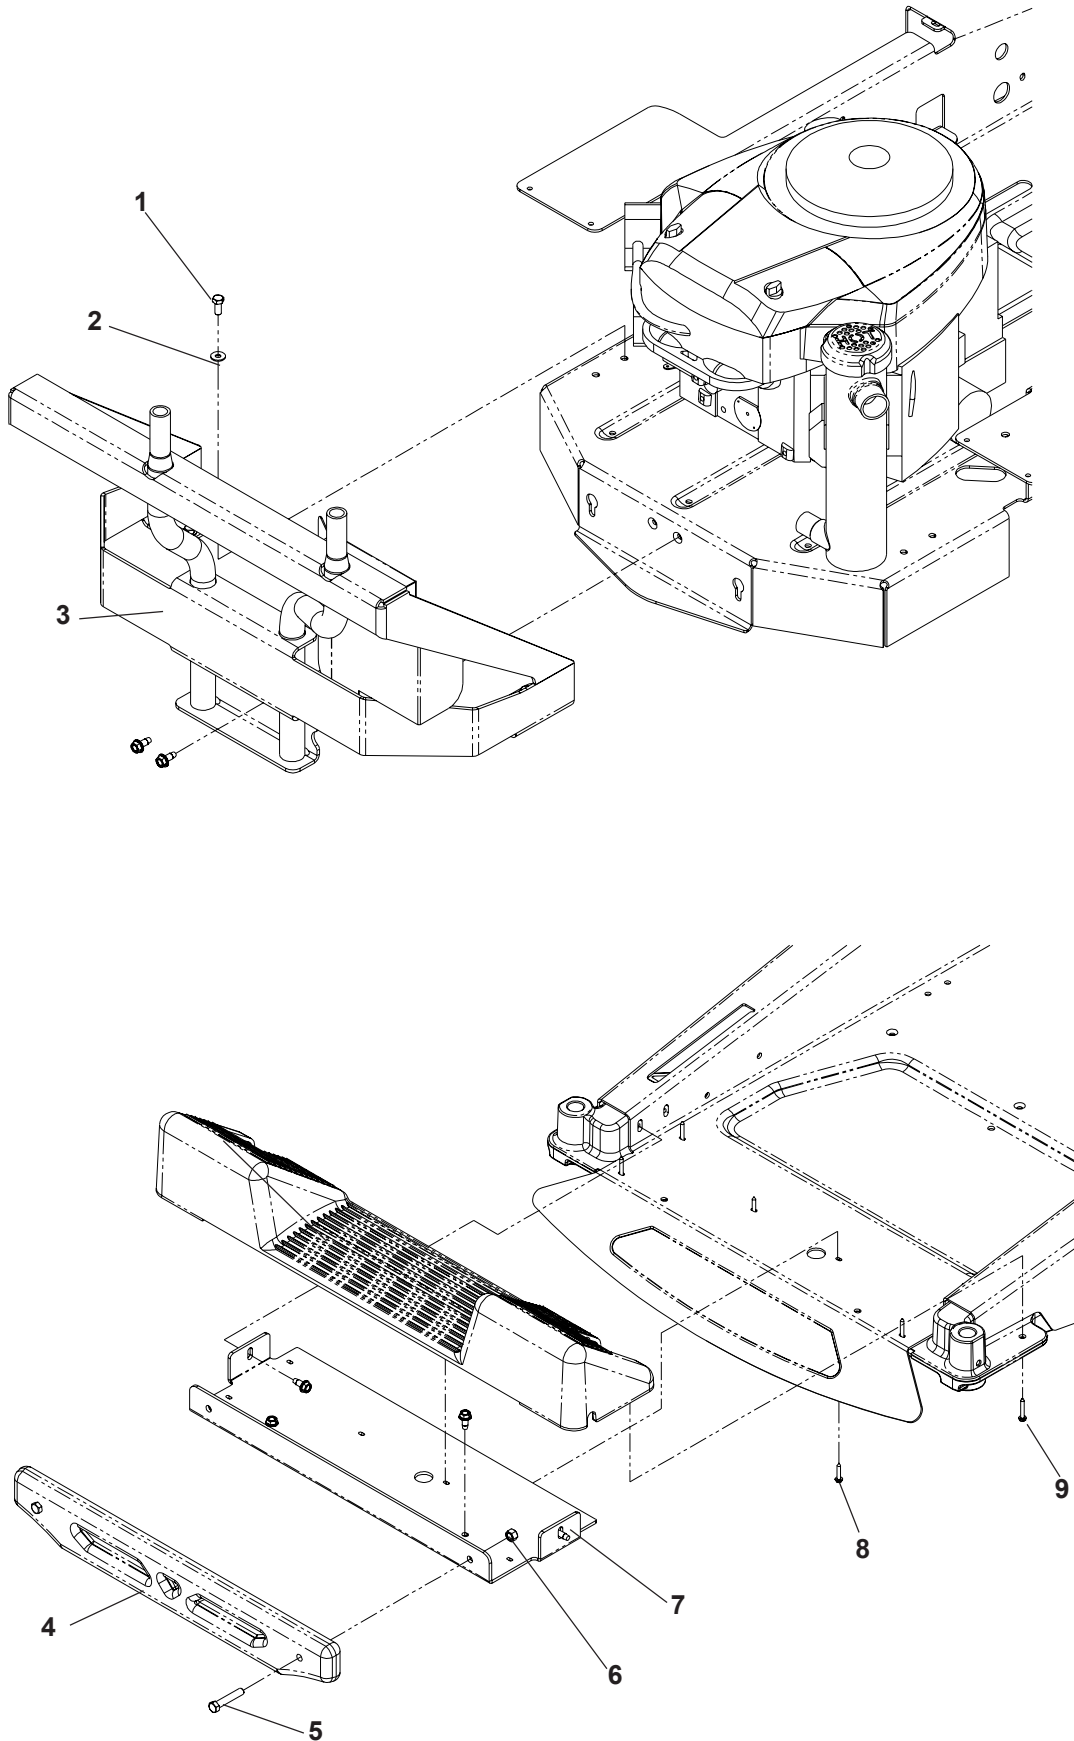

Parts Manual

Grass Catcher

For
48 Inch and 54 Inch

Model: 968999515 - 48"/54"

PARTS

PARTS

ITEM	PART NO.	QTY.	DESCRIPTION
1	532 192709	1	Screen, cover
2	532 195373	1	Cover
3	539 108141	1	Chute, upper,
4	539 108081	1	Screw, #10-14 x 1/2, special
5	539 108082	1	Dump bag indicator
6	539 108083	1	Screw, #10-24 x 1 1/8
7	539 108084	4	Washer, 3/16 x 3/4 x 16 Ga.
8	539 108085	1	Spacer, split
9	539 108086	1	Nut, #10-24, acorn
10	539 109552	3	Lockwasher, 3/16
11	539 108088	2	Latch, chute
12	539 108089	6	Nut, weld
13	539 108194	4	Latch, assembly
14	539 113204	1	Chute, lower, 54" deck
	539 108092	1	Chute, lower, 48" deck
15	539 976952	6	Screw, #10-24 x 5/8
16	539 108096	2	Spring, retainer
17	539 108097	4	Plug, tubing end
18	539 108098	1	Bagger, frame
19	532 192786	2	Pin, hinge
20	532 192550	1	Gasket, cover
21	539 108101	3	Container, top
22	539 108102	3	Container, bottom
23	532 192603	1	Seal, cover
24	532 130895	2	Handle, bagger cover
25	539 976977	14	Nut, #10-24, crownlock
26	539 990627	2	HCS, 5/16-18 x 1 1/4, Gr5
27	539 990188	4	Washer, 5/16, SAE
28	539 990717	2	Nut, 5/16-18, nyloc
29	539 110234	1	Support, chute
	539 108447	1	Decal, CE, (Not shown)
	539 108163	1	Decal, Catcher, (Not shown)

PARTS

PARTS

ITEM	PART NO.	QTY.	DESCRIPTION
1	539 990598	4	Washer, 1/4
2	539 107899	4	HCS, 5/16-18 x 3/4, Gr8
3	539 113090	1	Rear Collection Hitch
4	539 113177	1	Weight, Cast
5	539 990588	2	HCS, 3/8-16 x 2, Gr5
6	539 976979	2	Nut, 3/8-16, nyloc
7	539 113225	2	Weight bracket
8	539 113182	2	Screw, #10-12 x 1, wash hd
9	539 113183	6	Screw, #10-12 x 1 1/4, wash hd