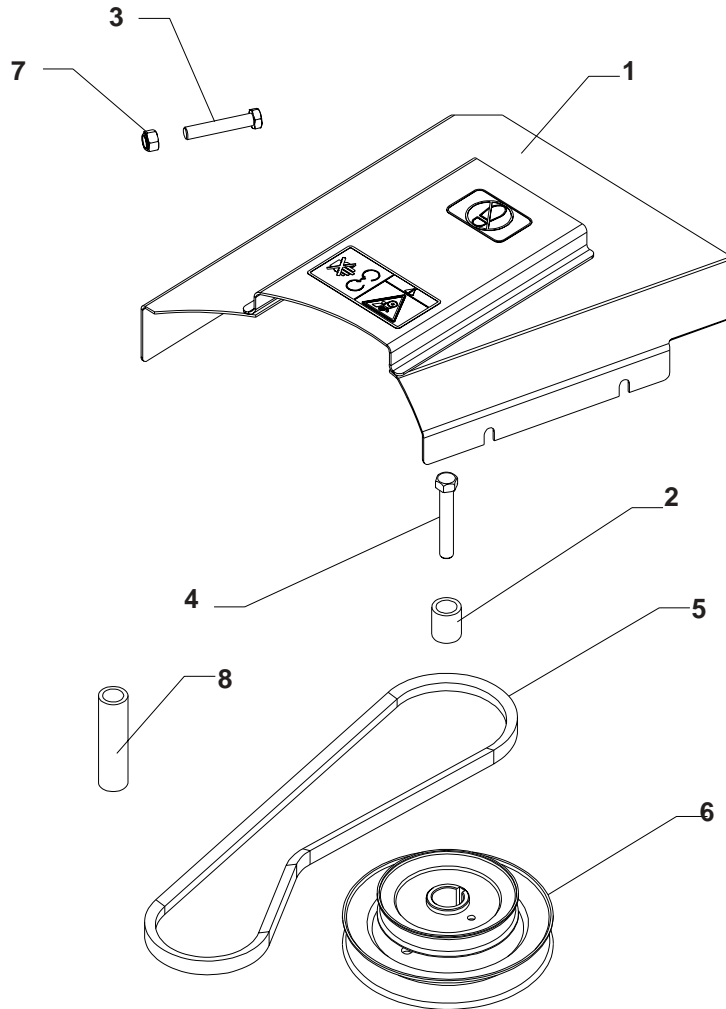

# Replacement Parts

539106782 Spindle Drive Kit, 42"  
 539106783 Spindle Drive Kit, 48"  
 539106784 Spindle Drive Kit, 52"  
 539106785 Spindle Drive Kit, 61"

| ITEM | PART NO.  | QTY | DESCRIPTION                        |
|------|-----------|-----|------------------------------------|
| 1    | 539106778 | 1   | 42 SHIELD W/DECALS                 |
|      | 539106779 | 1   | 48 SHIELD W/DECALS                 |
|      | 539106780 | 1   | 52 SHIELD W/DECALS                 |
|      | 539106781 | 1   | 61 SHIELD W/DECALS                 |
| 2    | 539106739 | 1   | SPACER                             |
| 3    | 539990629 | 1   | HCS 3/8 X 2.25 USED ON 48"/52"/61" |
|      | 539976941 | 1   | HCS 3/8 X 1.25 (42" ONLY)          |
| 4    | 539991120 | 1   | HCS 7/16 X 2.5                     |
| 5    | 539106723 | 1   | BELT-42                            |
|      | 539106724 | 1   | BELT-48                            |
|      | 539106725 | 1   | BELT-52                            |
|      | 539106726 | 1   | BELT-61                            |
| 6    | 539106744 | 1   | STACKED SHEAVE 42-48               |
|      | 539106745 | 1   | STACKED SHEAVE 52                  |
|      | 539106746 | 1   | STACKED SHEAVE 61                  |
| 7    | 539976979 | 1   | NUT 3/8 NYLOC                      |
| 8    | 539106787 | 2   | STOP - USED ON 42" & 48" ONLY      |